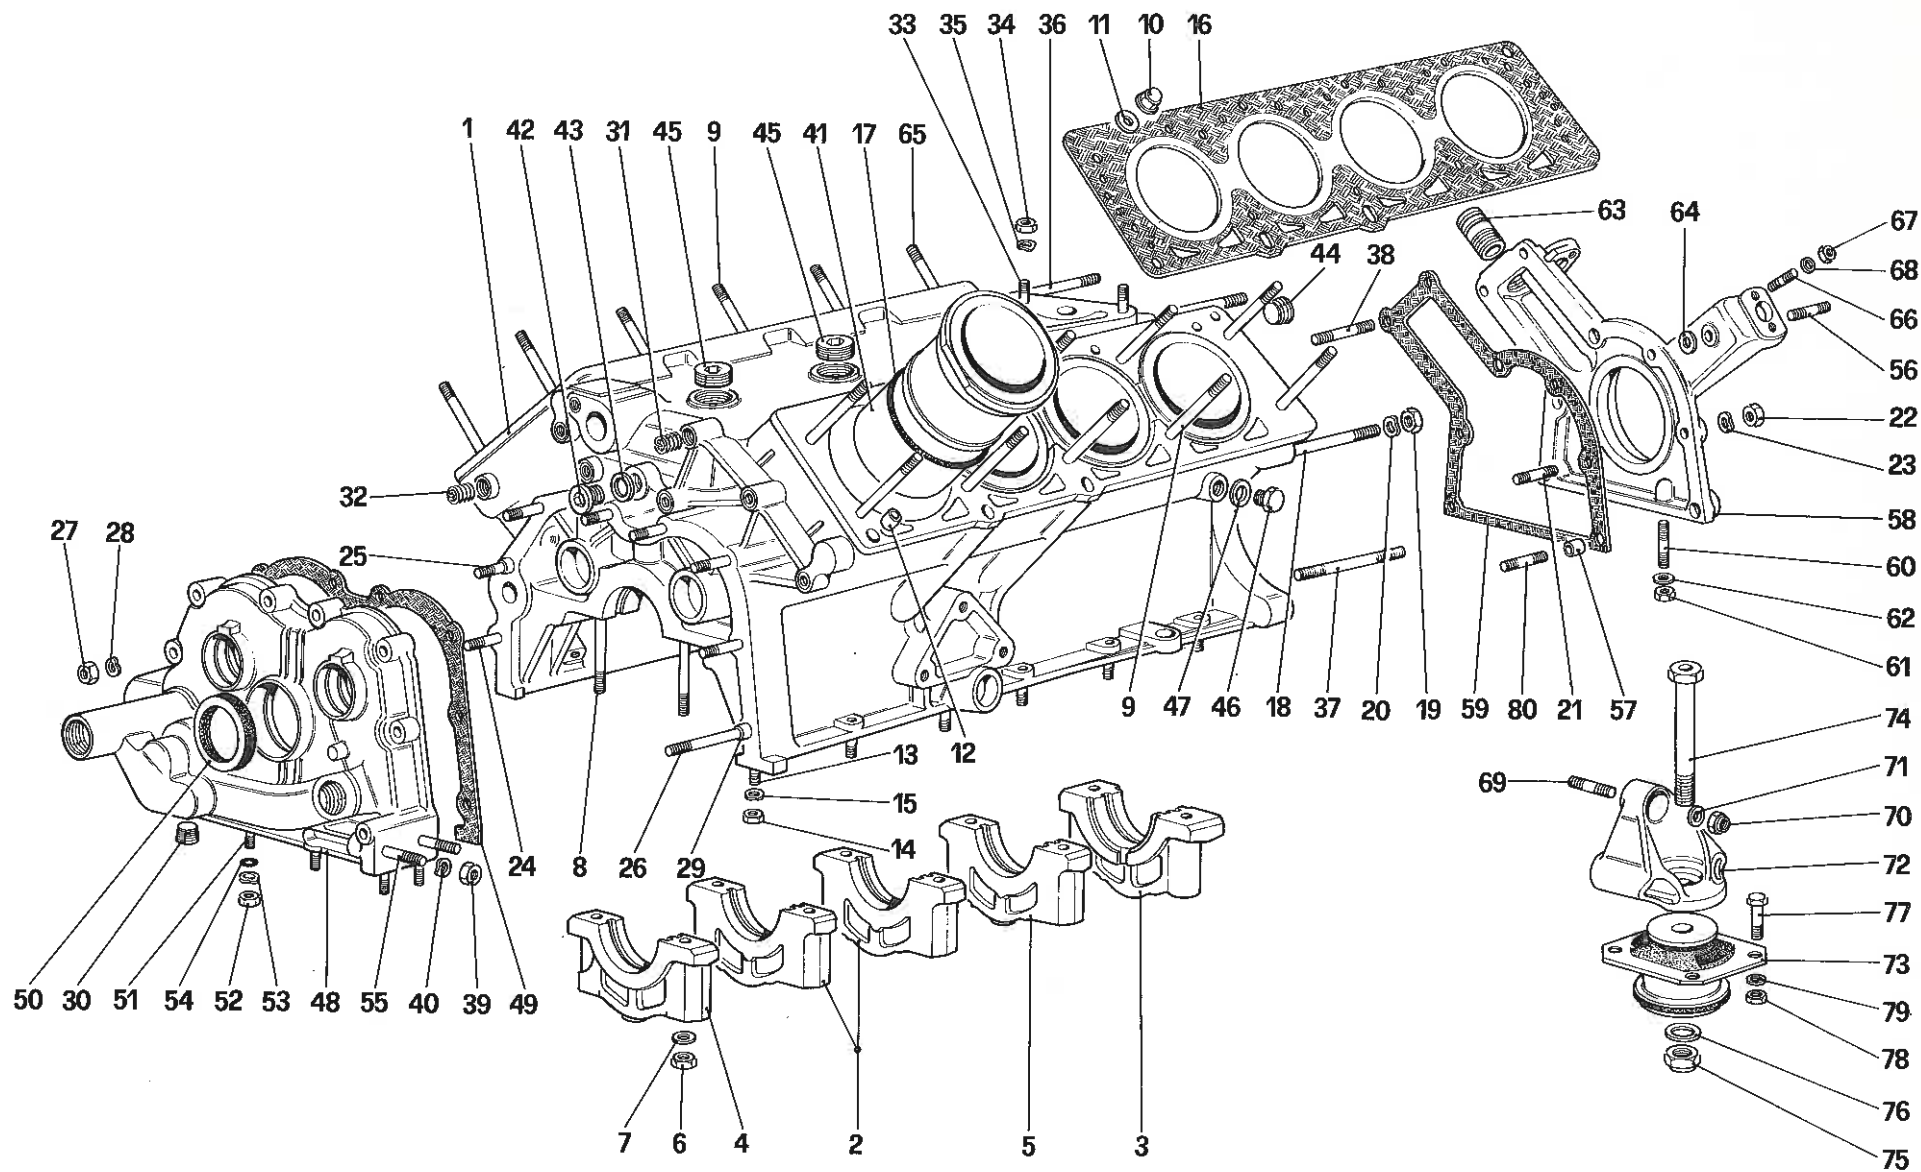

## MECHANICAL UNITS

TAV. 1	Crankcase	TAV. 31	Hand - brake control
TAV. 2	Crankshaft - Connecting rods and pistons - Flywheel	TAV. 32	Steering box and linkage
TAV. 3	Cylinder head ( Right )	TAV. 33	Steering culumn
TAV. 4	Cylinder head ( Left )	TAV. 34	Front suspension - Shoch absorber and brake disc
TAV. 5	Timing system - Tappets	TAV. 35	Front suspension - Wishbones
TAV. 6	Timing system - Controls	TAV. 36	Rear suspension - Shock absorber and brake disc
TAV. 7	Fuel pump and pipes	TAV. 37	Rear suspension - Wishbones
TAV. 8	Fuel injection system	TAV. 38	Wheels
TAV. 9	Throttle bodies and accelerator control	TAV. 39	Engine ignition
TAV. 10	Exhaust manifolds and heat exchangers	TAV. 40	Electric generating system
TAV. 11	Turbocharging system	TAV. 41	Air conditioning compressor and controls
TAV. 12	Exhaust system	TAV. 42	Tool kit
TAV. 13	Blow-by system		
TAV. 14	Lubrication system		
TAV. 15	Lubrication - Filter and oil pumps		
TAV. 16	Cooling system		
TAV. 17	Water pump and pipings		
TAV. 18	Clutch release control		
TAV. 19	Clutch and controls		
TAV. 20	Gearbox transmission		
TAV. 21	Differential housing		
TAV. 22	Differential and axle shafts		
TAV. 23	Gearbox housing		
TAV. 24	Main shaft gears		
TAV. 25	Lay shaft gears		
TAV. 26	Inside gearbox controls		
TAV. 27	Outside gearbox Controls		
TAV. 28	Brake hydraulic system		
TAV. 29	Brake system		
TAV. 30	Galipers for front and rear brakes		

**Ferrari GTO**

**TESTA CILINDRI SINISTRA**  
**CYLINDER HEAD ( LEFT )**

**TAV. 4**

DATA : **DICEMBRE 1984**

00613

**Ferrari GTO**

**CORPI FARFALLATI E COMANDO ACCELERATORE**  
**THROTTLE BODIES AND ACCELERATOR CONTROL**