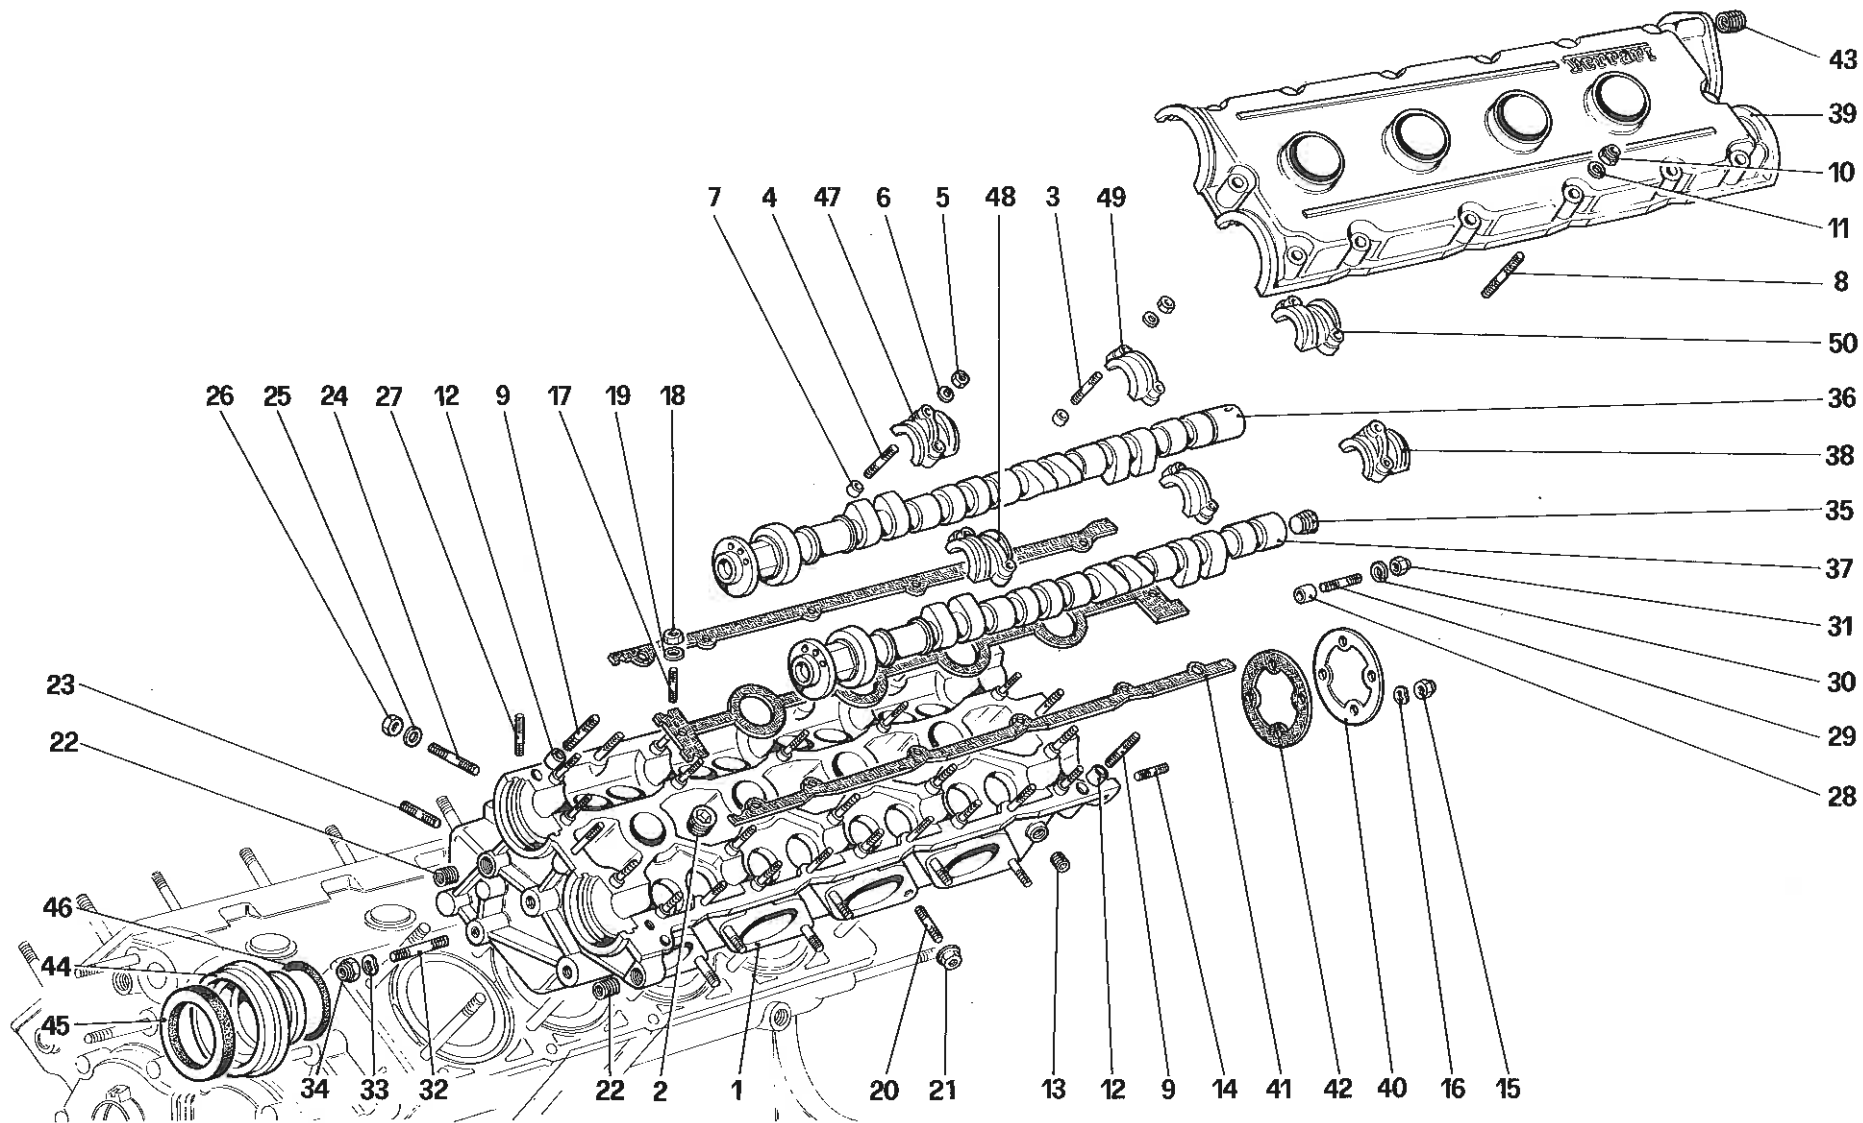

## MECHANICAL UNITS

TAV. 1	Crankcase	TAV. 31	Hand - brake control
TAV. 2	Crankshaft - Connecting rods and pistons - Flywheel	TAV. 32	Steering box and linkage
TAV. 3	Cylinder head ( Right )	TAV. 33	Steering culumn
TAV. 4	Cylinder head ( Left )	TAV. 34	Front suspension - Shoch absorber and brake disc
TAV. 5	Timing system - Tappets	TAV. 35	Front suspension - Wishbones
TAV. 6	Timing system - Controls	TAV. 36	Rear suspension - Shock absorber and brake disc
TAV. 7	Fuel pump and pipes	TAV. 37	Rear suspension - Wishbones
TAV. 8	Fuel injection system	TAV. 38	Wheels
TAV. 9	Throttle bodies and accelerator control	TAV. 39	Engine ignition
TAV. 10	Exhaust manifolds and heat exchangers	TAV. 40	Electric generating system
TAV. 11	Turbocharging system	TAV. 41	Air conditioning compressor and controls
TAV. 12	Exhaust system	TAV. 42	Tool kit
TAV. 13	Blow-by system		
TAV. 14	Lubrication system		
TAV. 15	Lubrication - Filter and oil pumps		
TAV. 16	Cooling system		
TAV. 17	Water pump and pipings		
TAV. 18	Clutch release control		
TAV. 19	Clutch and controls		
TAV. 20	Gearbox transmission		
TAV. 21	Differential housing		
TAV. 22	Differential and axle shafts		
TAV. 23	Gearbox housing		
TAV. 24	Main shaft gears		
TAV. 25	Lay shaft gears		
TAV. 26	Inside gearbox controls		
TAV. 27	Outside gearbox Controls		
TAV. 28	Brake hydraulic system		
TAV. 29	Brake system		
TAV. 30	Galipers for front and rear brakes		

**Ferrari GTO**

**TESTA CILINDRI SINISTRA**  
**CYLINDER HEAD ( LEFT )**

**TAV. 4**

DATA : **DICEMBRE 1984**

00613

**Ferrari GTO**

**CORPI FARFALLATI E COMANDO ACCELERATORE**  
**THROTTLE BODIES AND ACCELERATOR CONTROL**

**TAV. 37**

DATA : **DICEMBRE 1984**

08207

**Ferrari** GTO

*RUOTE*  
*WHEELS*

**TAV. 38**

DATA : *DICEMBRE 1984*

08612