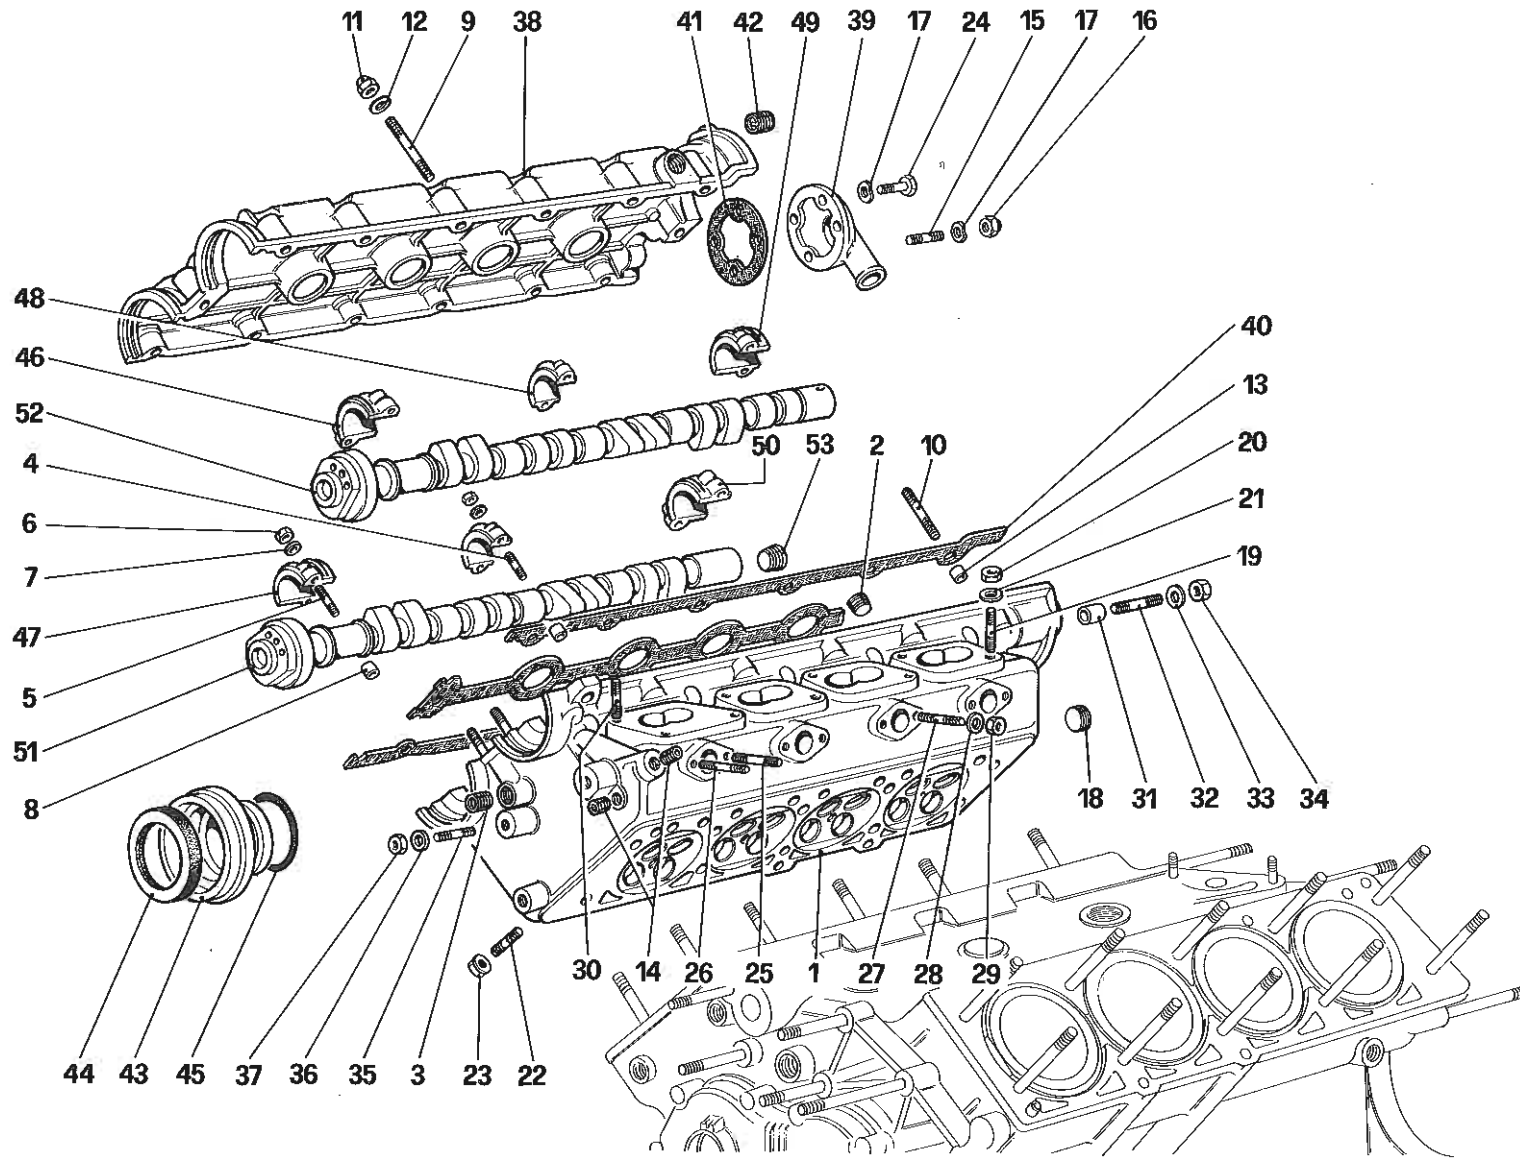

## MECHANICAL UNITS

TAV. 1	Crankcase	TAV. 31	Hand - brake control
TAV. 2	Crankshaft - Connecting rods and pistons - Flywheel	TAV. 32	Steering box and linkage
TAV. 3	Cylinder head ( Right )	TAV. 33	Steering culumn
TAV. 4	Cylinder head ( Left )	TAV. 34	Front suspension - Shoch absorber and brake disc
TAV. 5	Timing system - Tappets	TAV. 35	Front suspension - Wishbones
TAV. 6	Timing system - Controls	TAV. 36	Rear suspension - Shock absorber and brake disc
TAV. 7	Fuel pump and pipes	TAV. 37	Rear suspension - Wishbones
TAV. 8	Fuel injection system	TAV. 38	Wheels
TAV. 9	Throttle bodies and accelerator control	TAV. 39	Engine ignition
TAV. 10	Exhaust manifolds and heat exchangers	TAV. 40	Electric generating system
TAV. 11	Turbocharging system	TAV. 41	Air conditioning compressor and controls
TAV. 12	Exhaust system	TAV. 42	Tool kit
TAV. 13	Blow-by system		
TAV. 14	Lubrication system		
TAV. 15	Lubrication - Filter and oil pumps		
TAV. 16	Cooling system		
TAV. 17	Water pump and pipings		
TAV. 18	Clutch release control		
TAV. 19	Clutch and controls		
TAV. 20	Gearbox transmission		
TAV. 21	Differential housing		
TAV. 22	Differential and axle shafts		
TAV. 23	Gearbox housing		
TAV. 24	Main shaft gears		
TAV. 25	Lay shaft gears		
TAV. 26	Inside gearbox controls		
TAV. 27	Outside gearbox Controls		
TAV. 28	Brake hydraulic system		
TAV. 29	Brake system		
TAV. 30	Galipers for front and rear brakes		

**Ferrari GTO**

**TESTA CILINDRI SINISTRA**  
**CYLINDER HEAD ( LEFT )**

**TAV. 4**

DATA : **DICEMBRE 1984**

00613

**Ferrari GTO**

**CORPI FARFALLATI E COMANDO ACCELERATORE**  
**THROTTLE BODIES AND ACCELERATOR CONTROL**