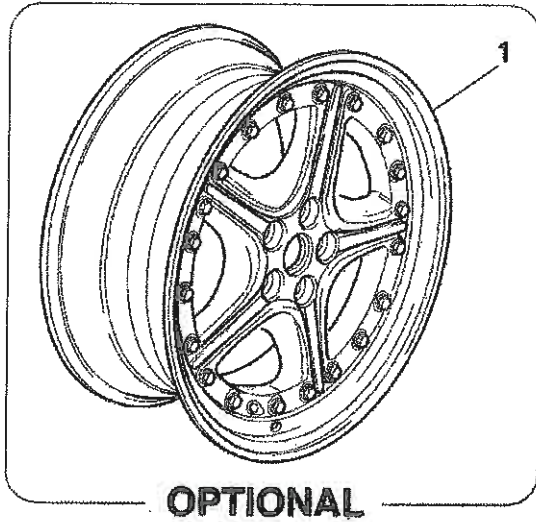

360 Modena - 53 - WHEELS