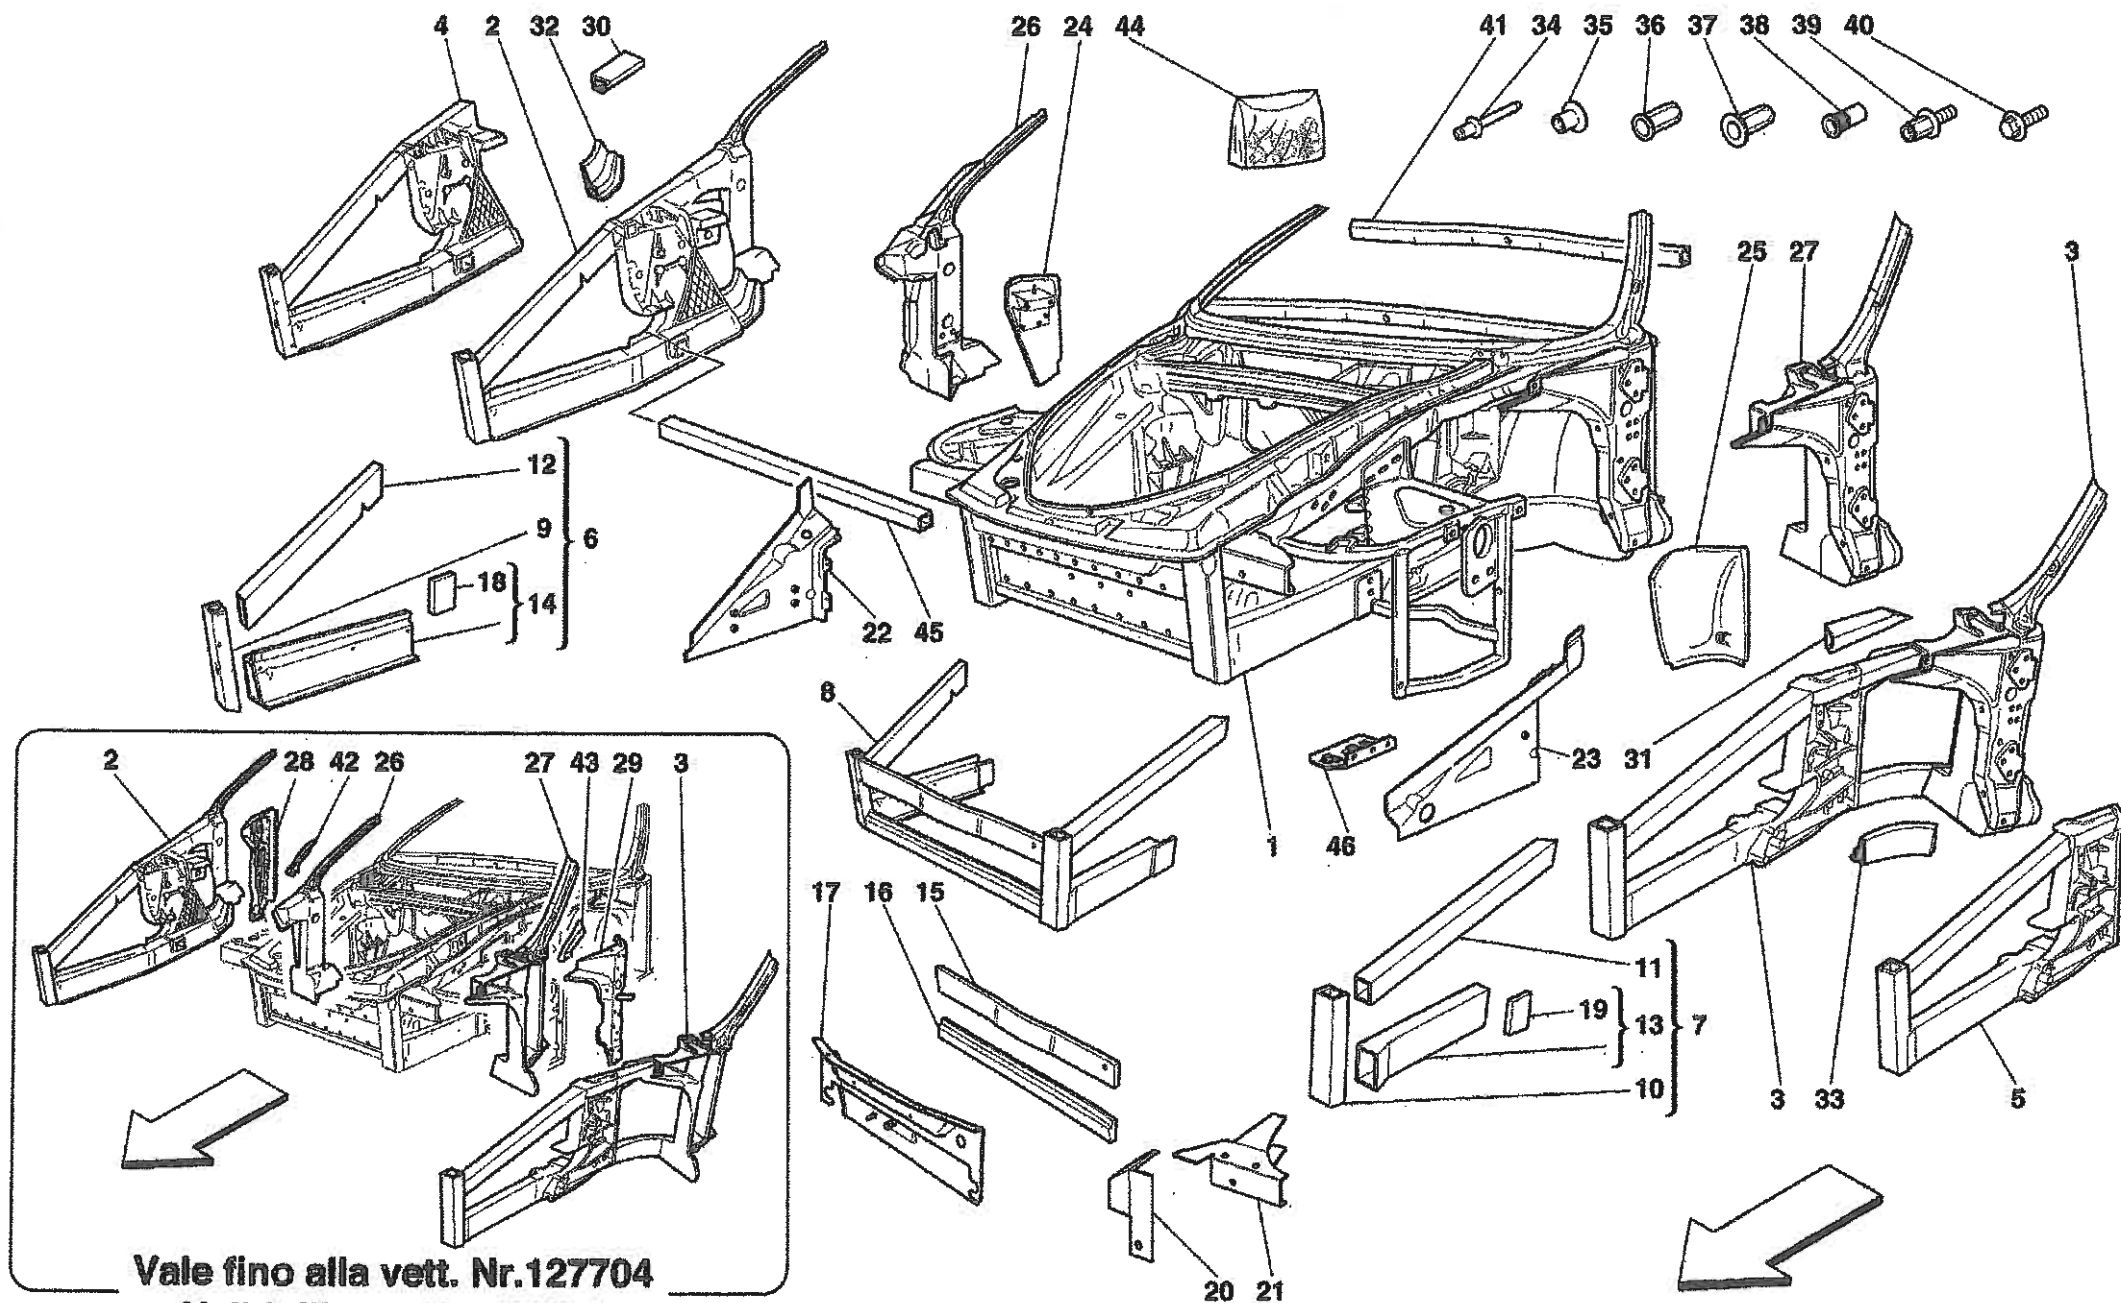

Tetto asportabile
Removable top

Versione con scudetto
Small shield version

360 Modena - 101 - FRAME - COMPLETE FRONT PART STRUCTURES AND PLATES

360 Modena - 102 - FRAME - FRONT ELEMENTS STRUCTURES AND PLATES