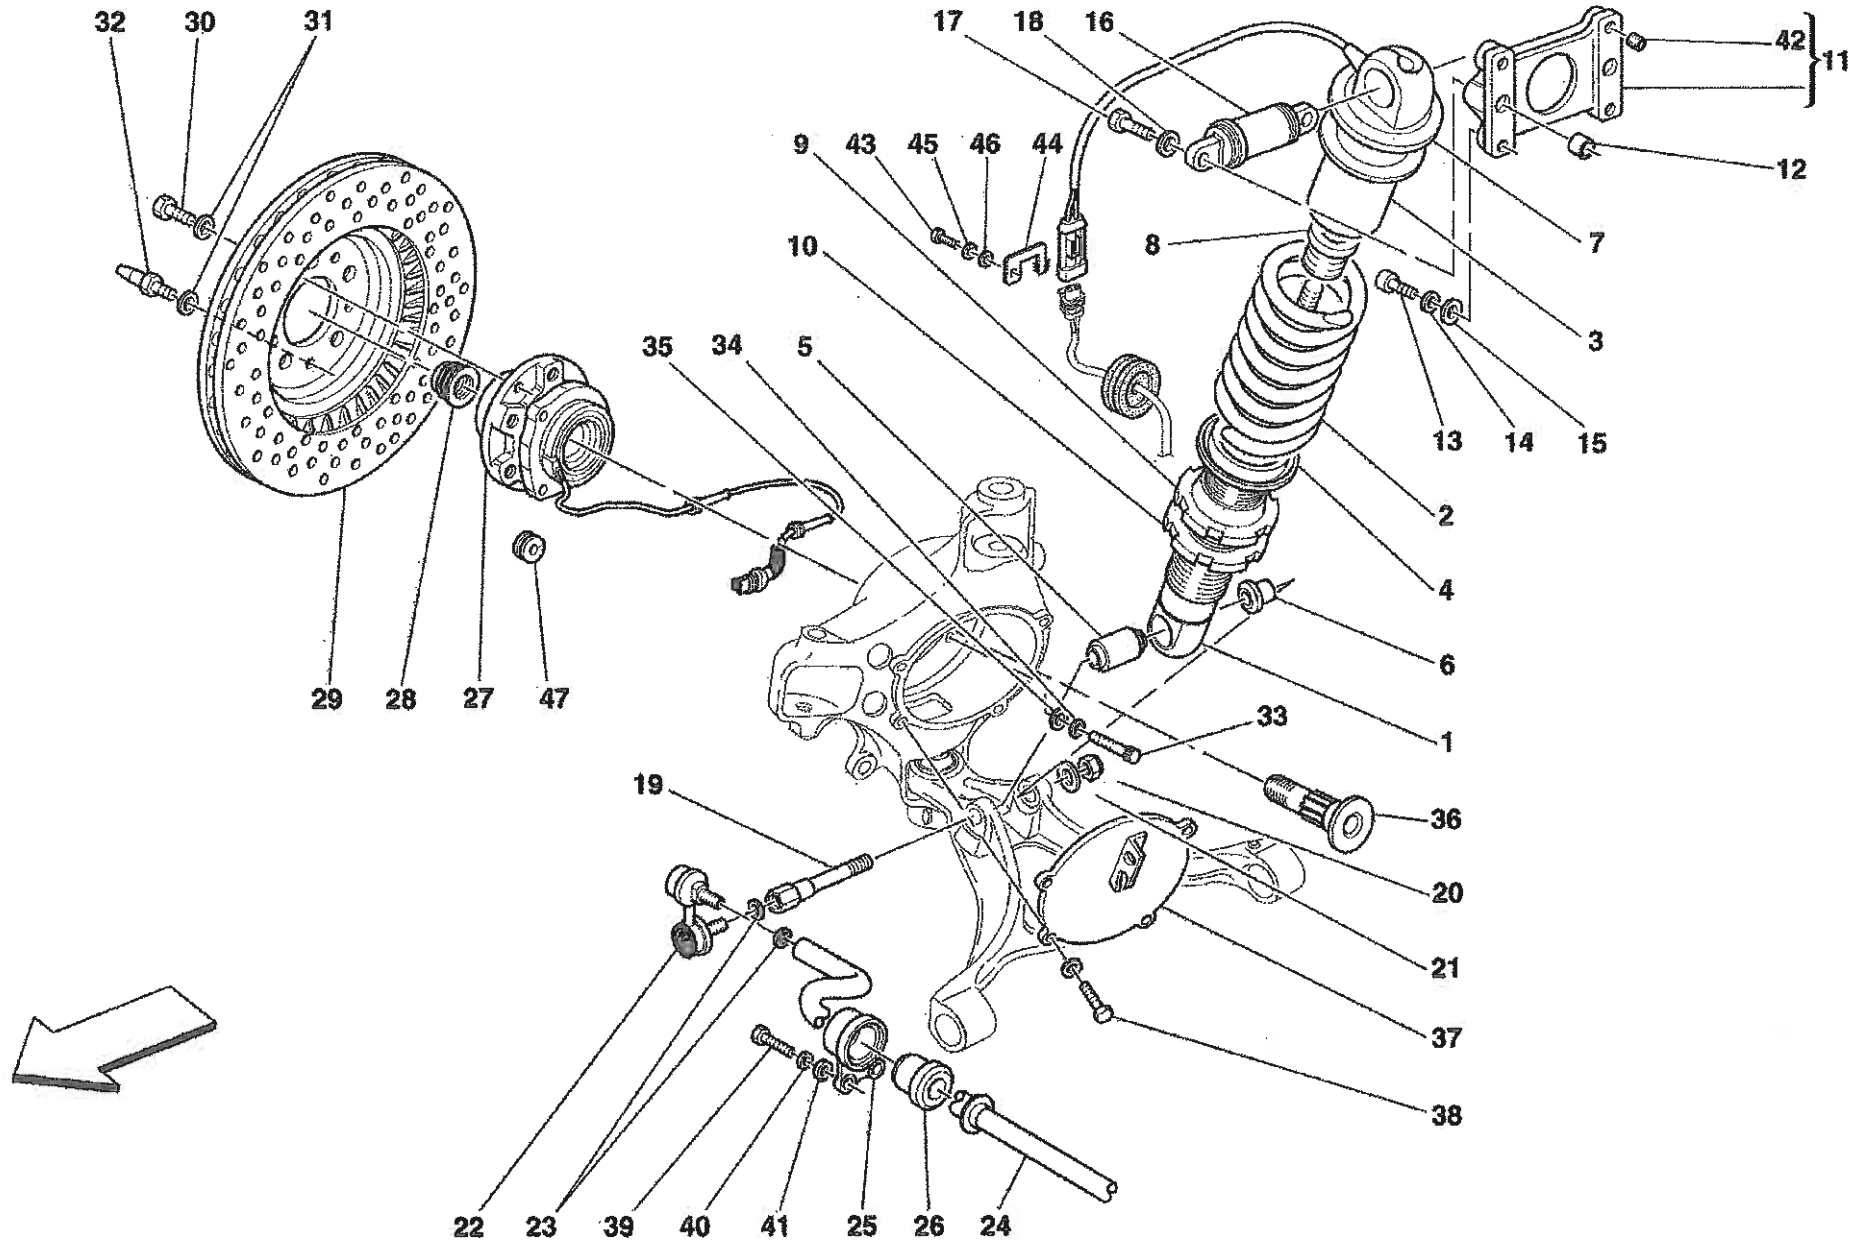

360 Modena - 49 - FRONT SUSPENSION - SHOCK ABSORBER AND BRAKE DISC