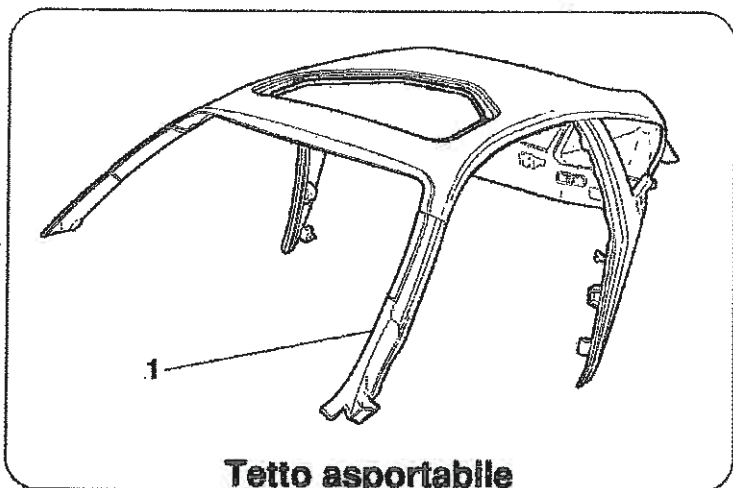

Tetto asportabile
Removable top