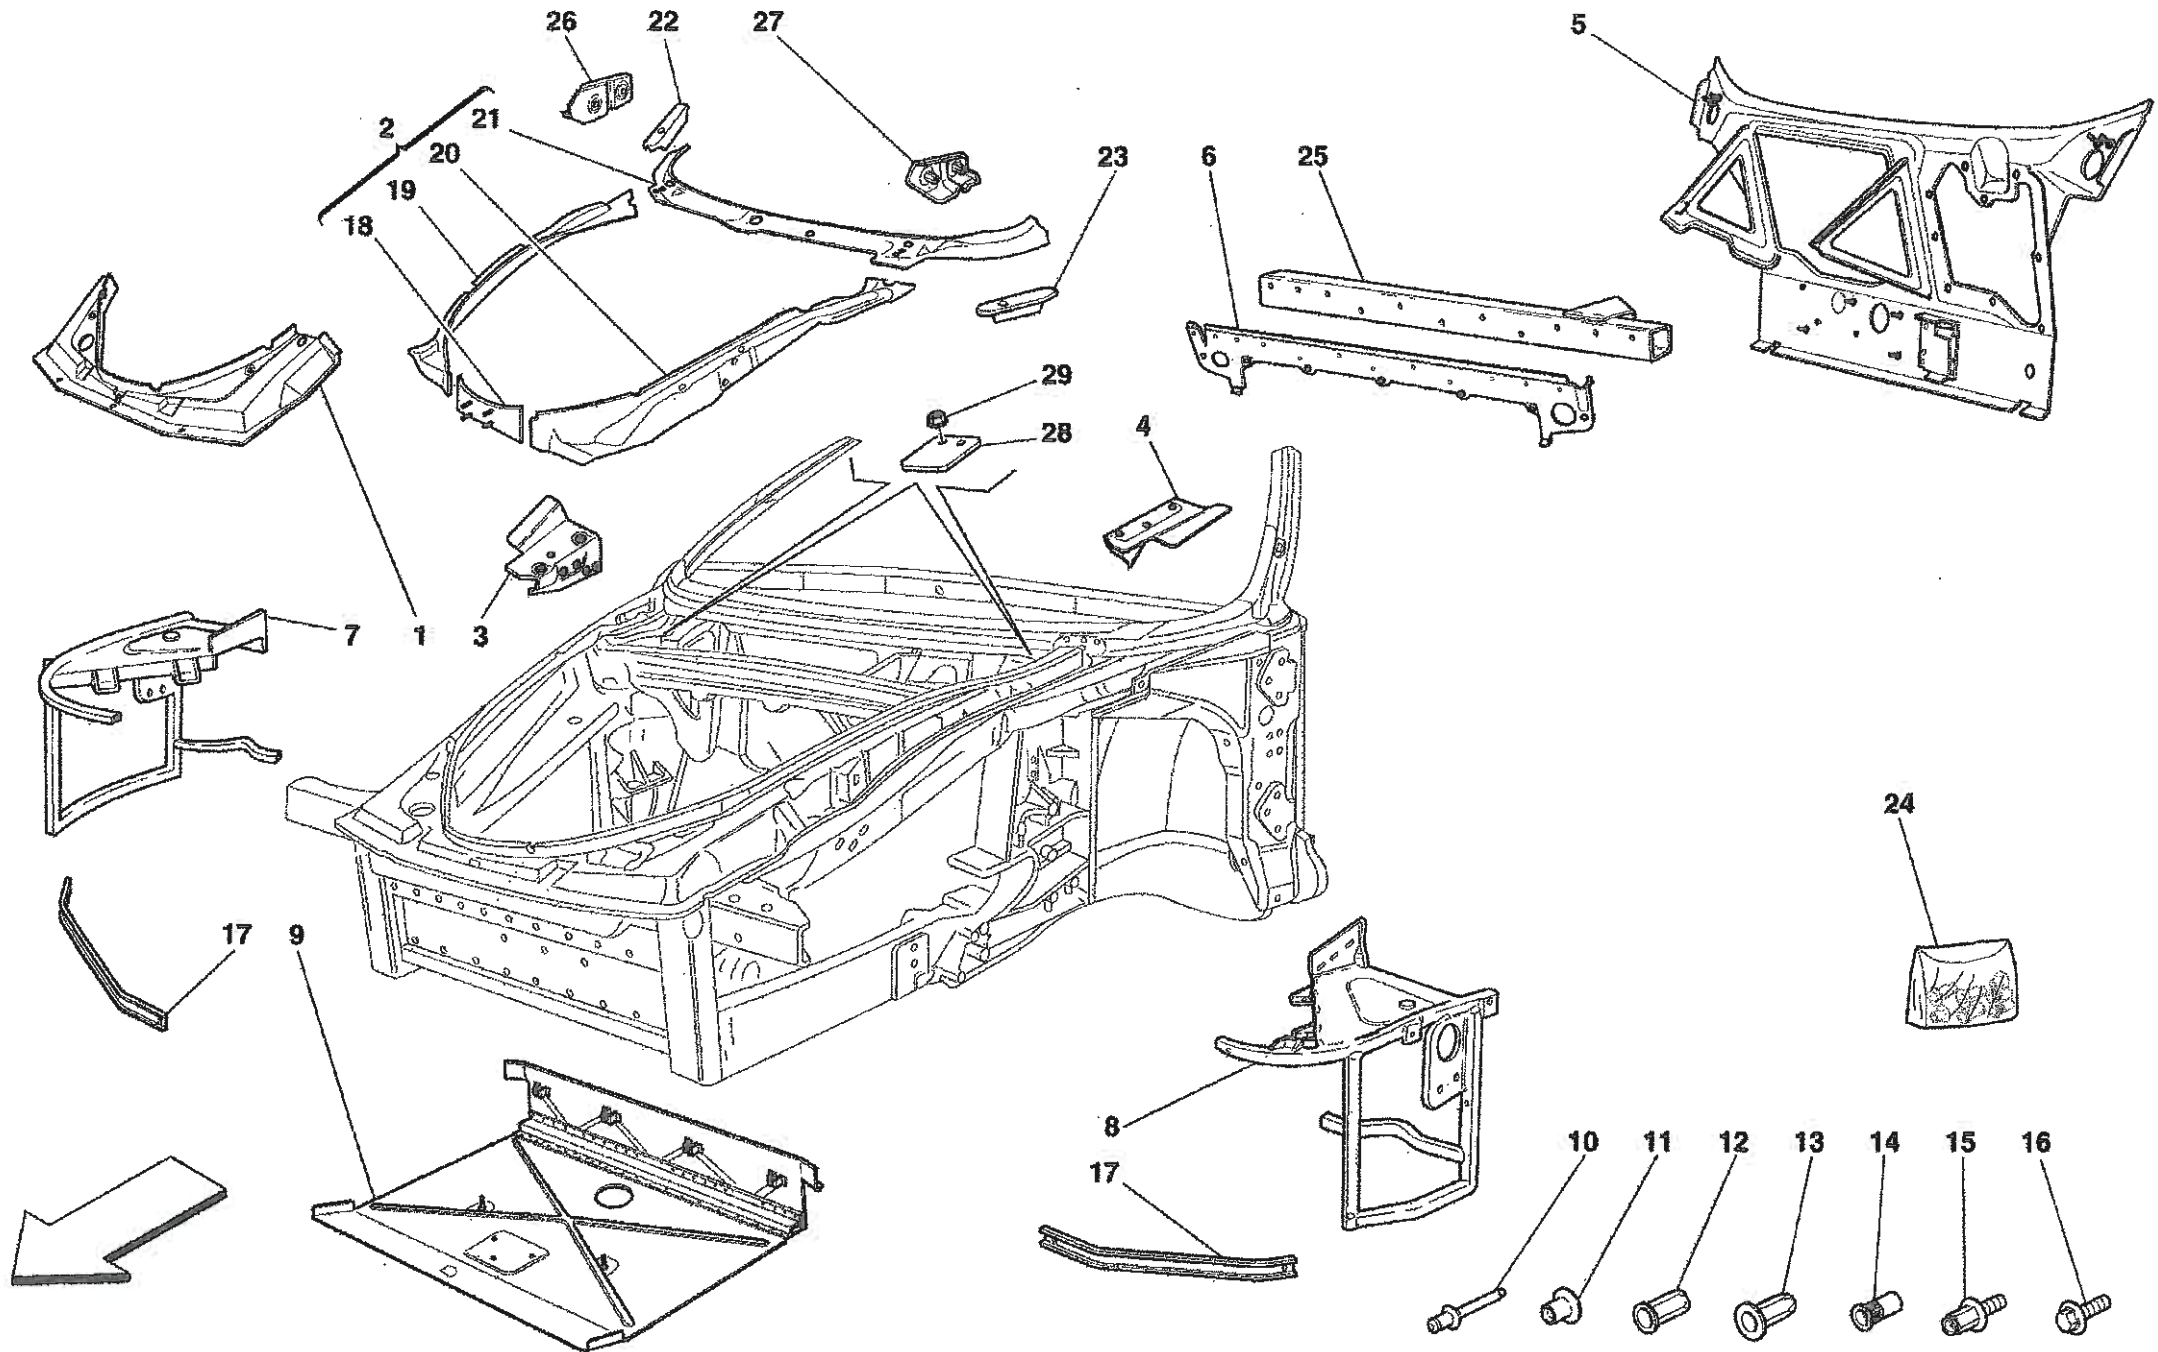

Tetto asportabile
Removable top

Versione con scudetto
Small shield version

360 Modena - 101 - FRAME - COMPLETE FRONT PART STRUCTURES AND PLATES

360 Modena - 102 - FRAME - FRONT ELEMENTS STRUCTURES AND PLATES