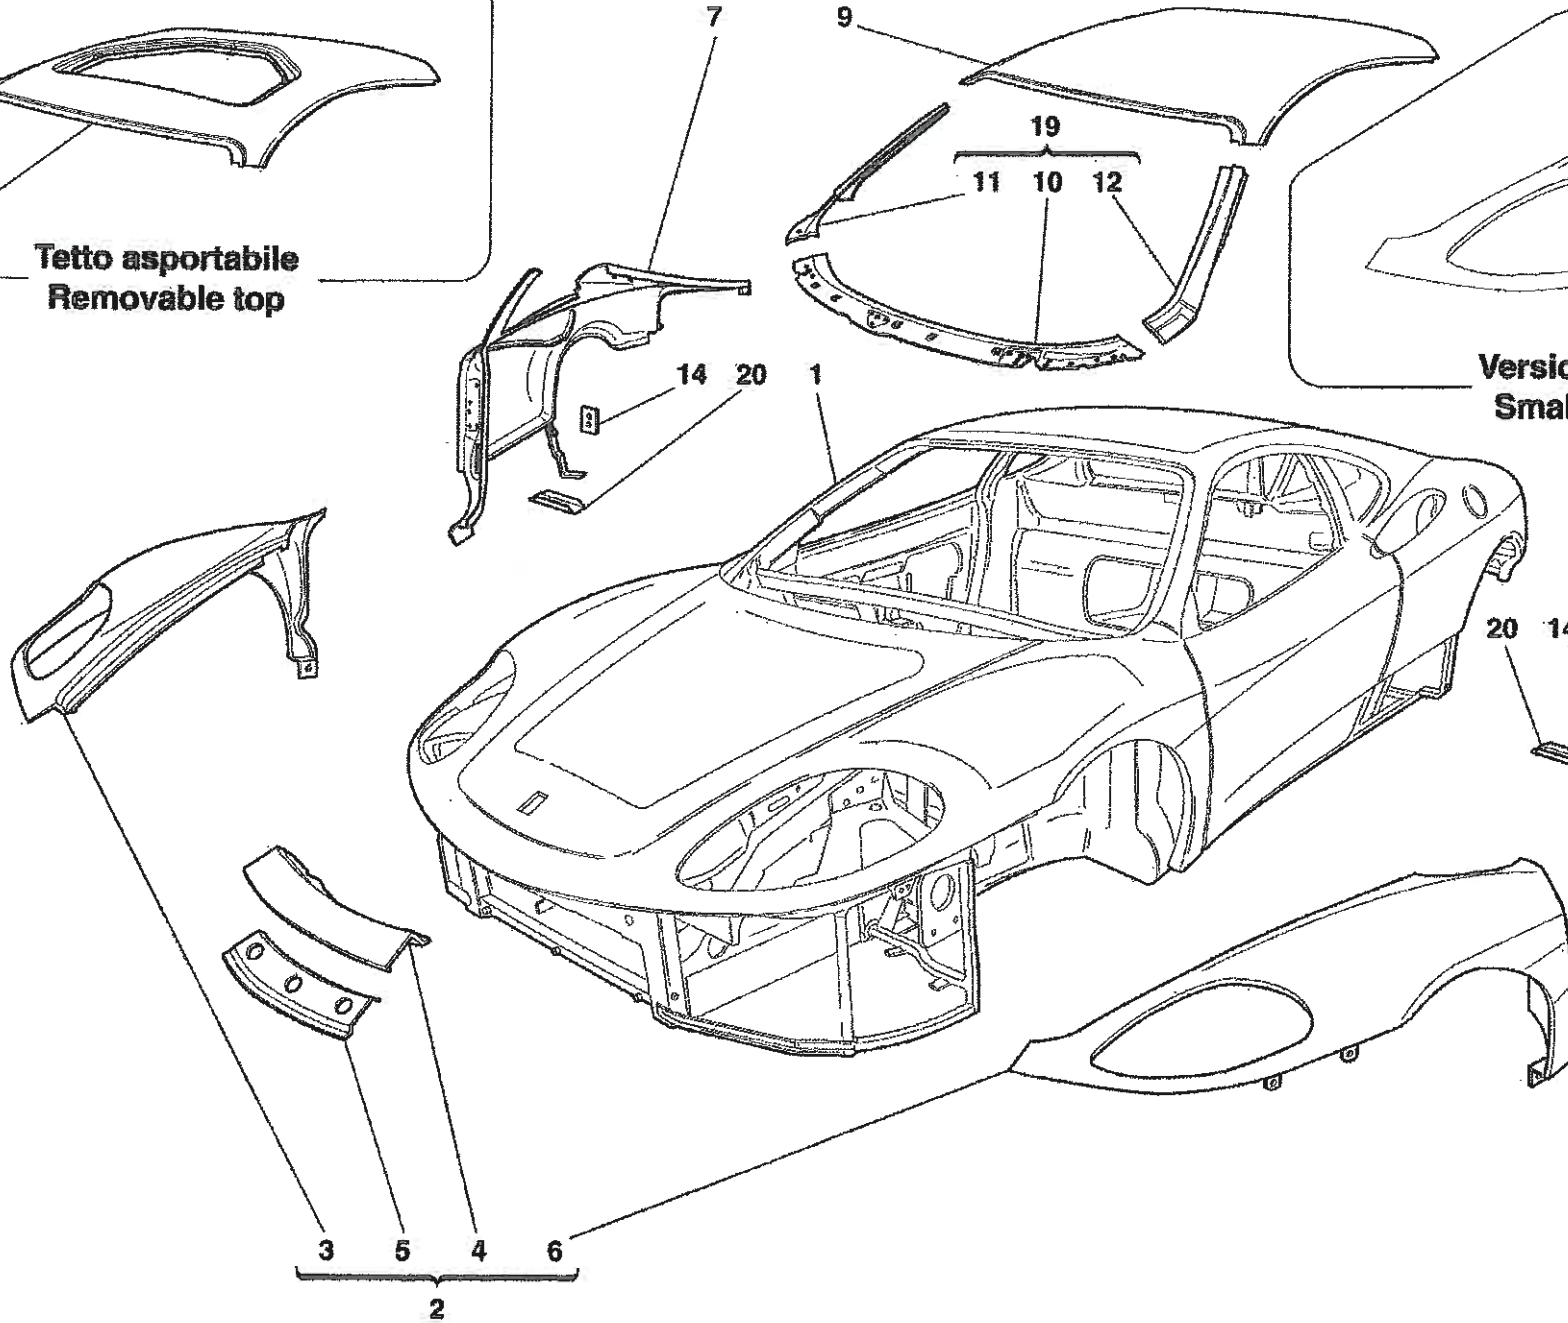

Tetto asportabile
Removable top

Versione con scudetto
Small shield version

360 Modena - 101 - FRAME - COMPLETE FRONT PART STRUCTURES AND PLATES

360 Modena - 102 - FRAME - FRONT ELEMENTS STRUCTURES AND PLATES