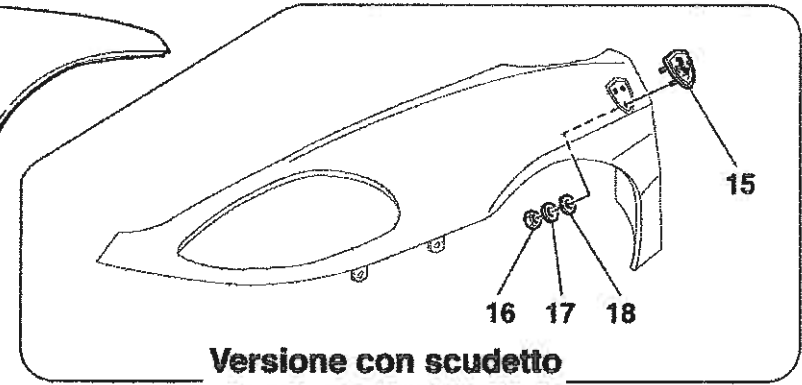

Tetto asportabile
Removable top

Versione con scudetto
Small shield version

360 Modena - 101 - FRAME - COMPLETE FRONT PART STRUCTURES AND PLATES

360 Modena - 102 - FRAME - FRONT ELEMENTS STRUCTURES AND PLATES