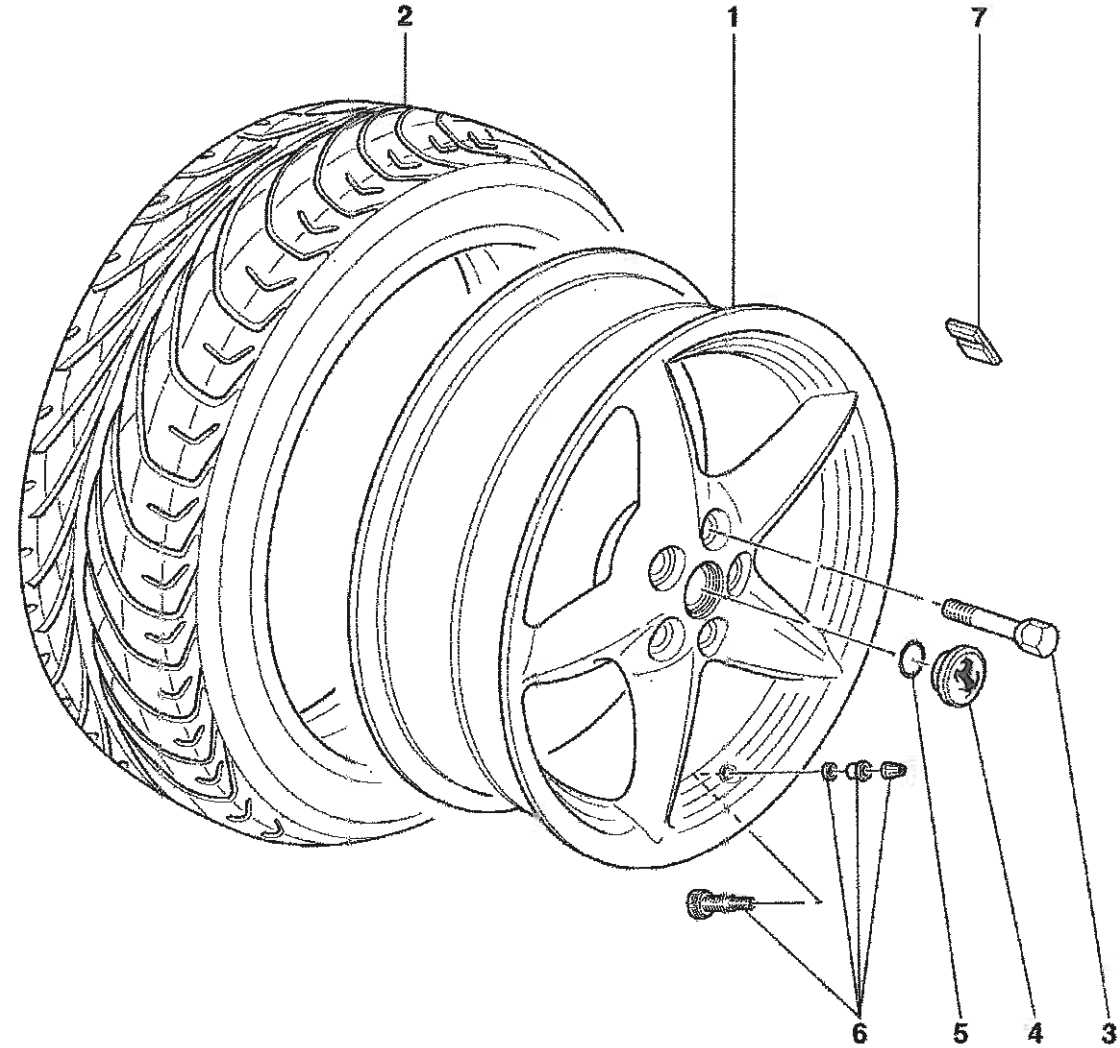

360 Modena - 53 - WHEELS