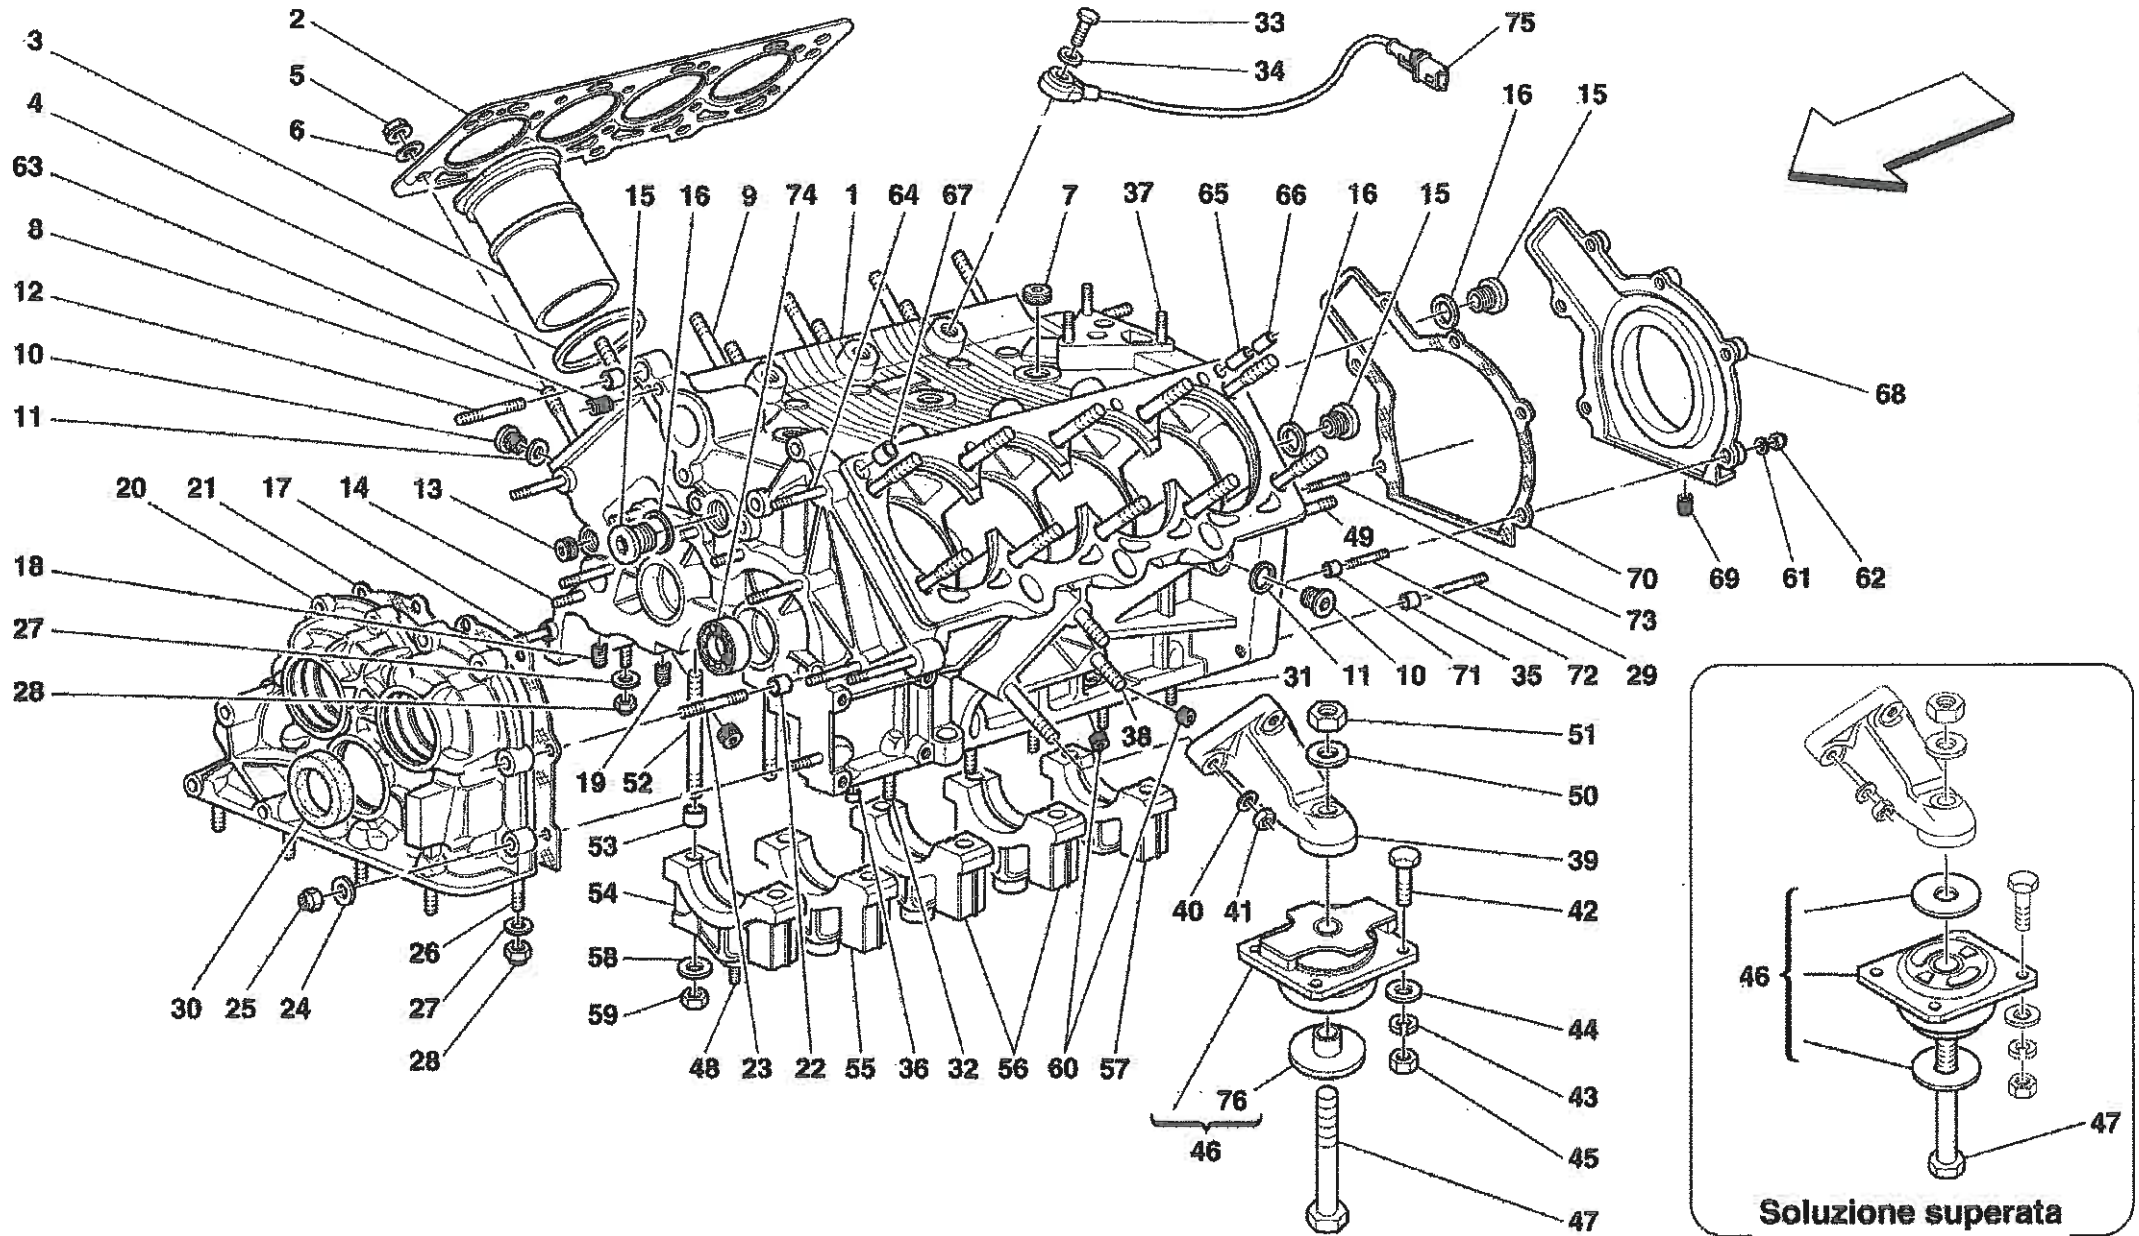

Soluzione superata
Old solution