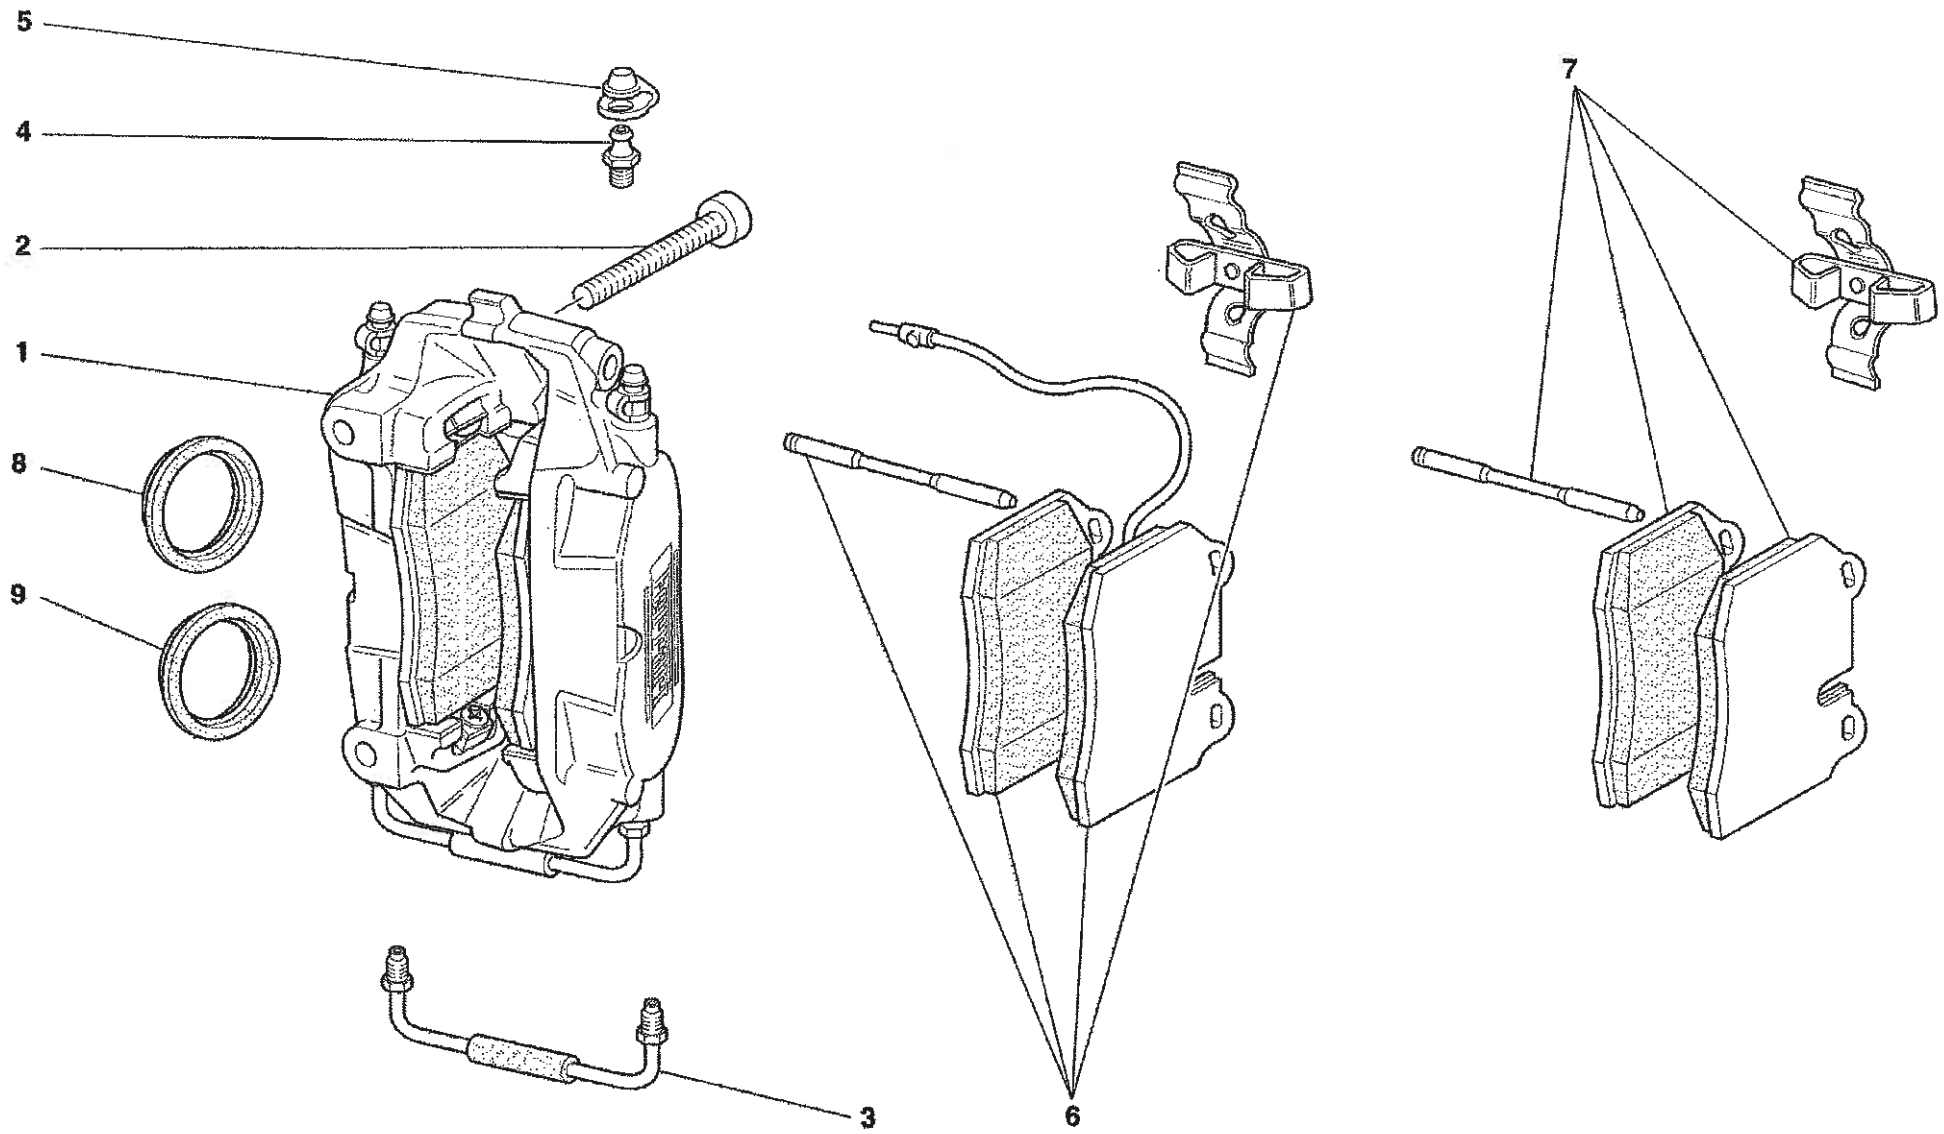

360 Modena - 44 - CALIPERS FOR FRONT AND REAR BRAKES