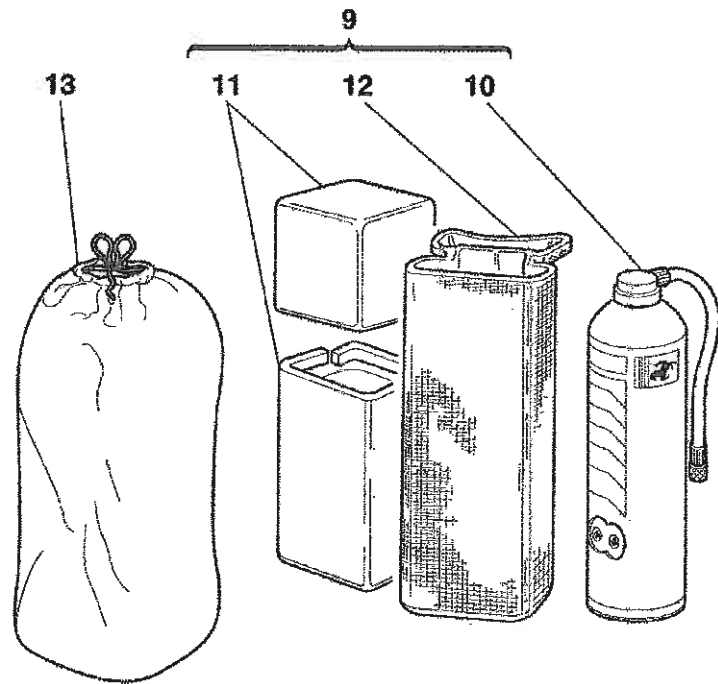

360 Modena - 53 - WHEELS