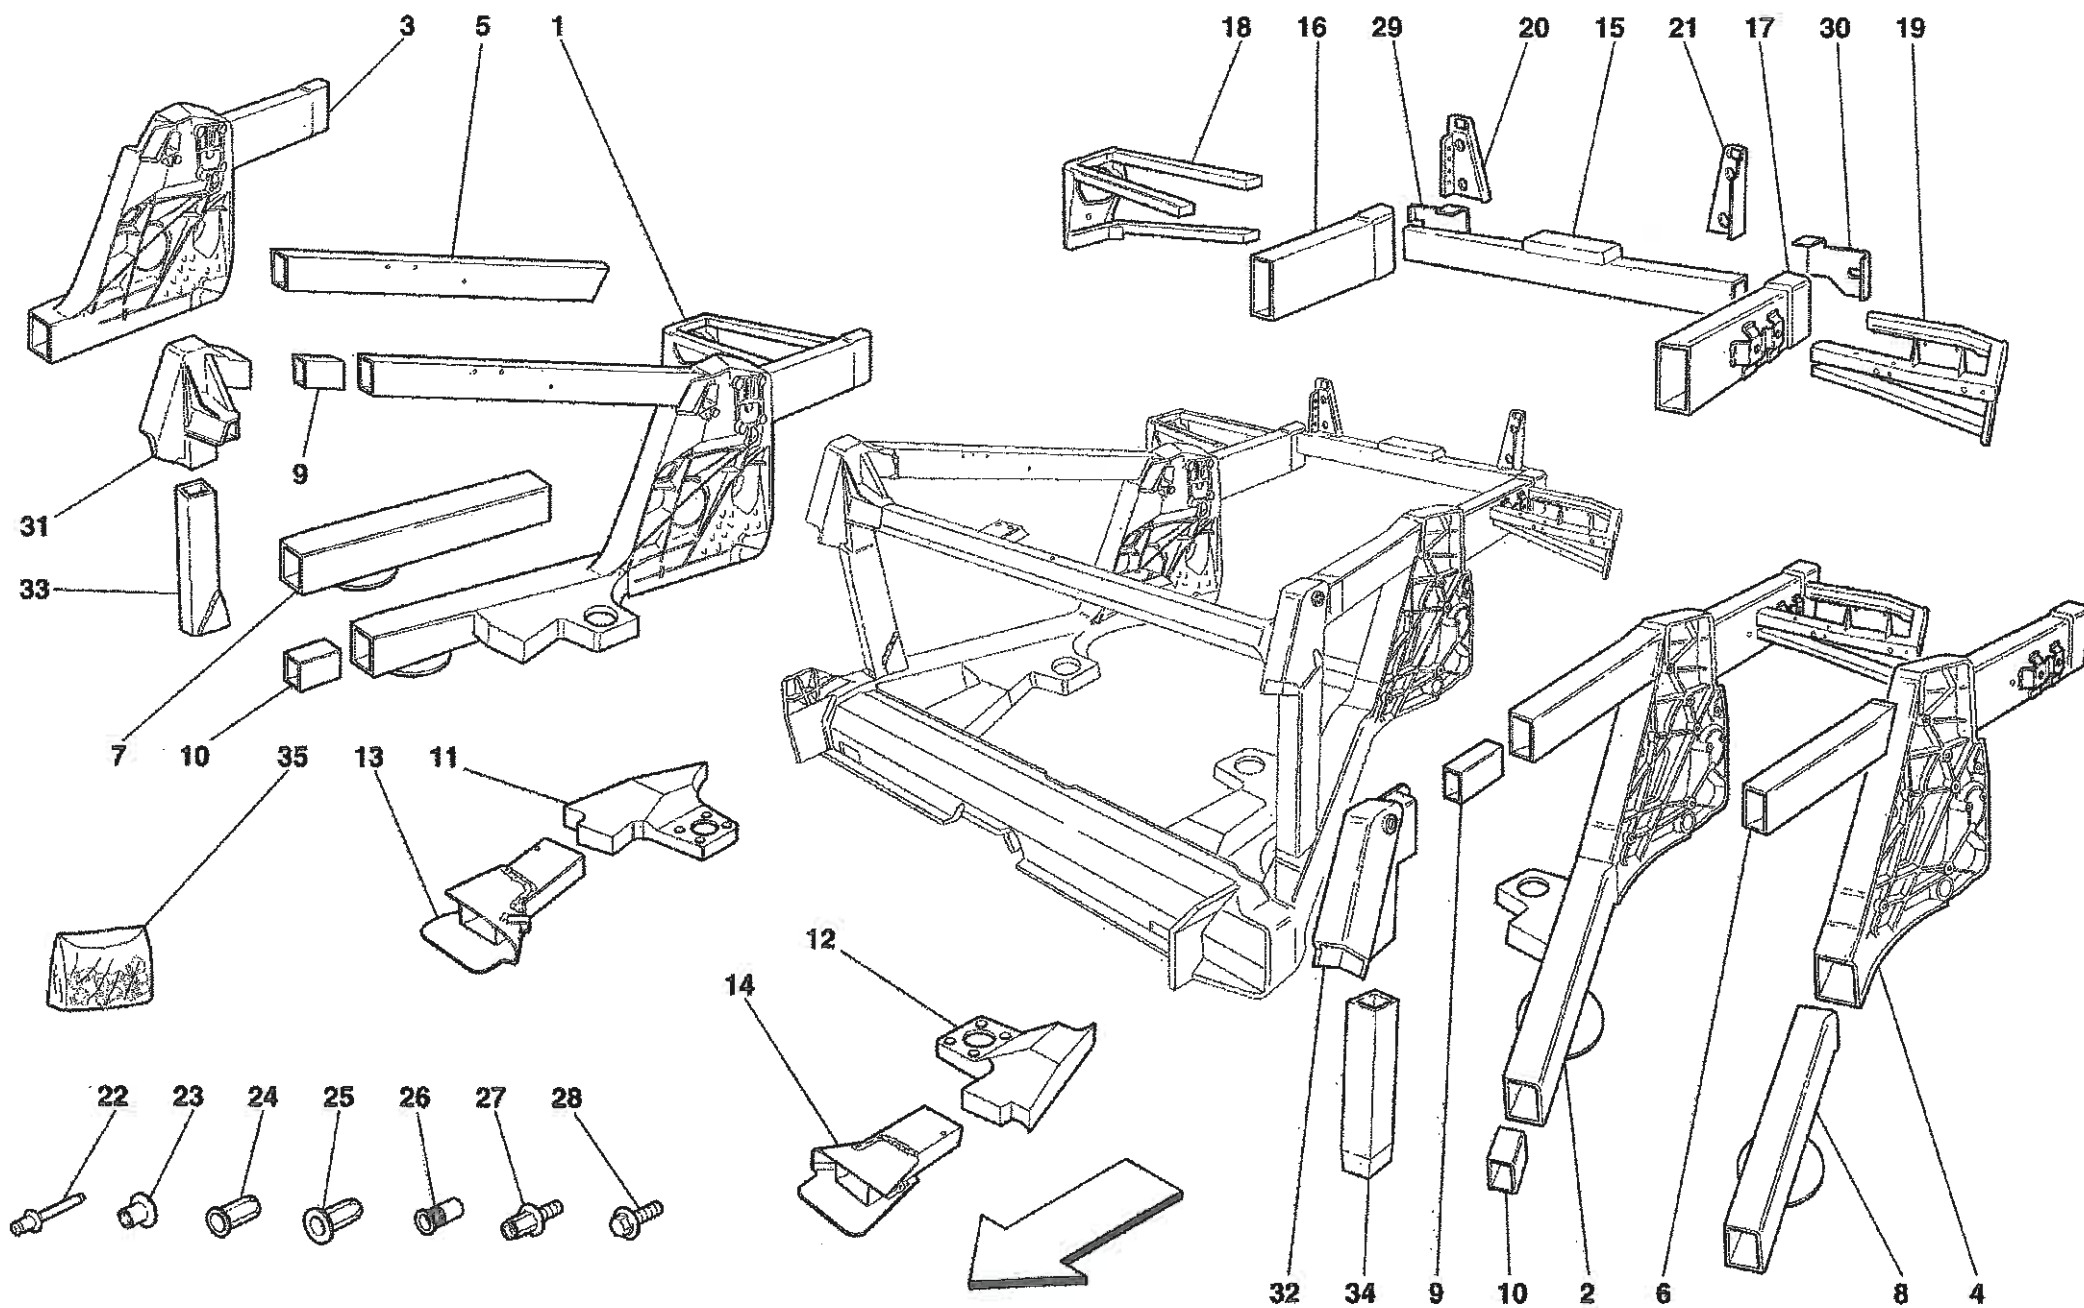

360 Modena - 105 - FRAME - REAR ELEMENTS SUB-GROUPS