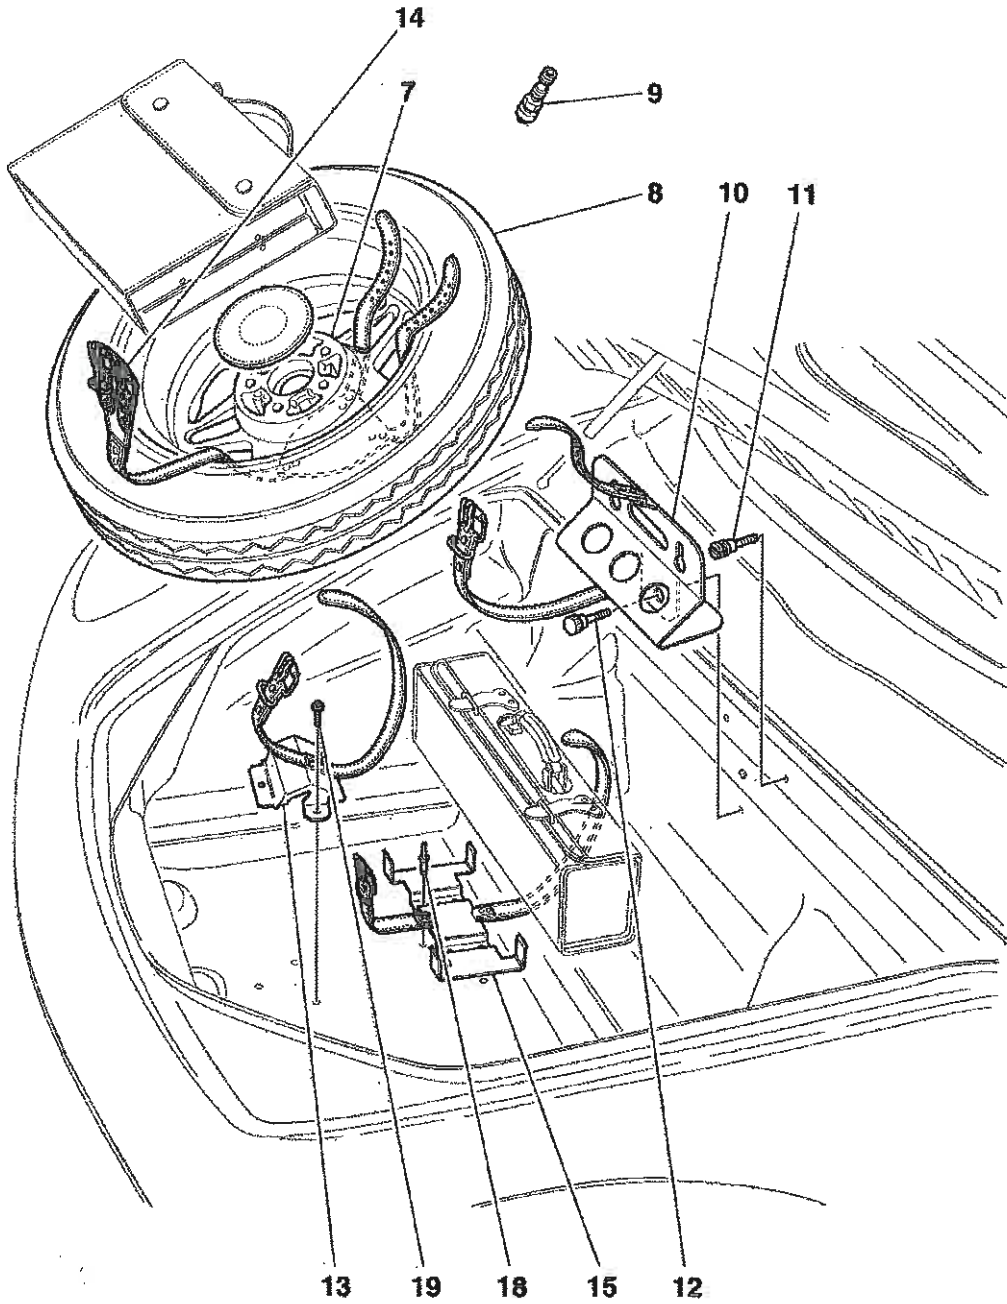

Tetto asportabile
Removable top

Versione con scudetto
Small shield version

360 Modena - 101 - FRAME - COMPLETE FRONT PART STRUCTURES AND PLATES

360 Modena - 102 - FRAME - FRONT ELEMENTS STRUCTURES AND PLATES