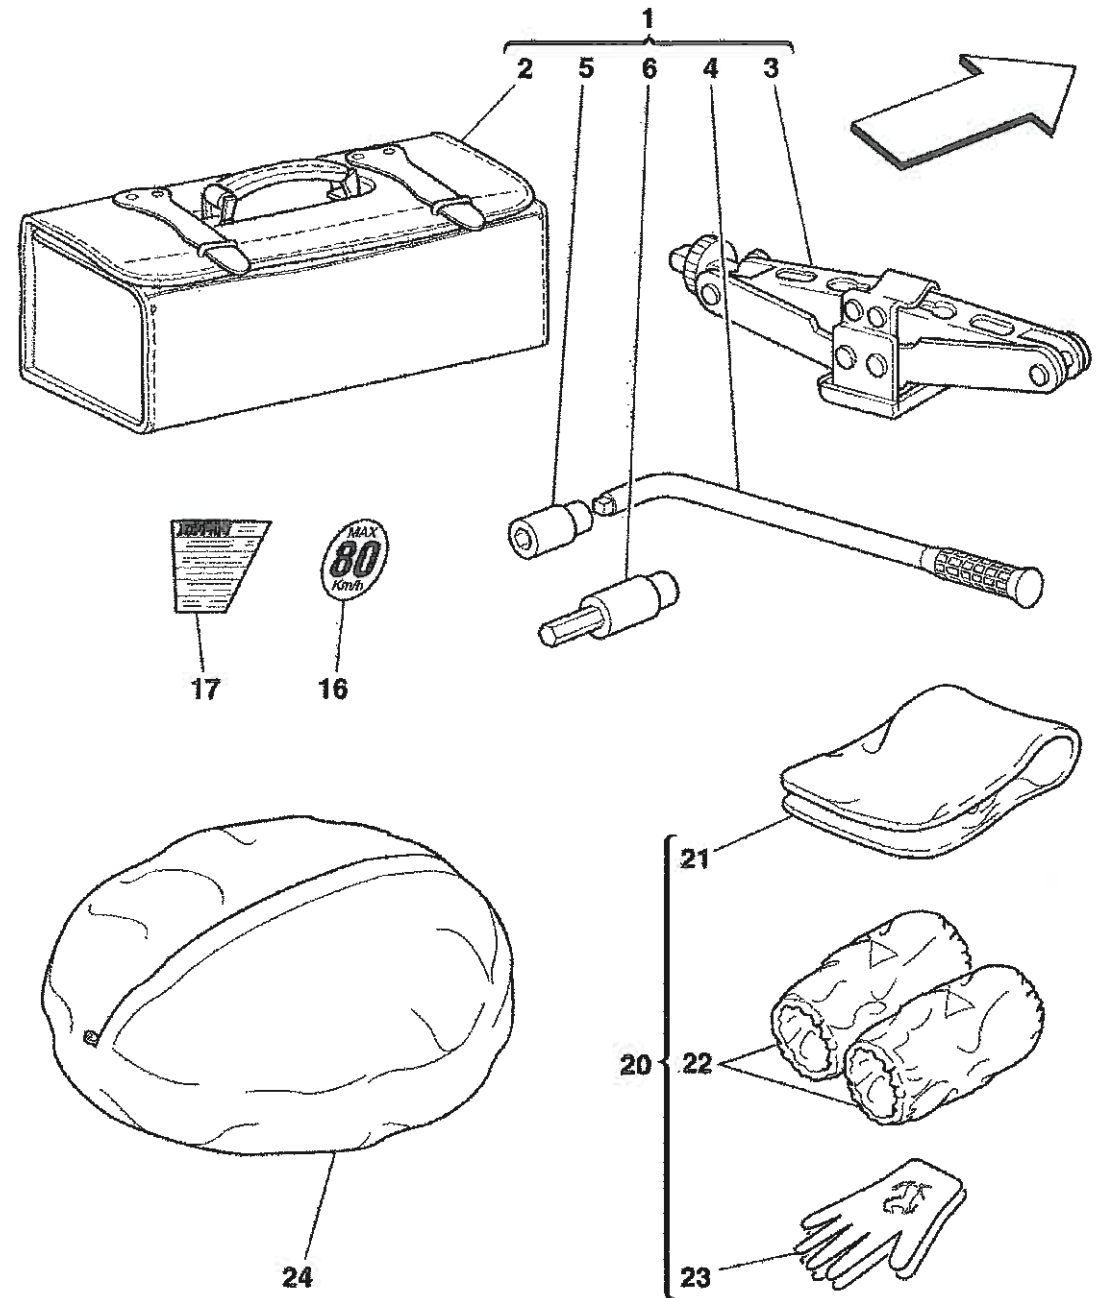

Tetto asportabile
Removable top

Versione con scudetto
Small shield version

360 Modena - 101 - FRAME - COMPLETE FRONT PART STRUCTURES AND PLATES

360 Modena - 102 - FRAME - FRONT ELEMENTS STRUCTURES AND PLATES