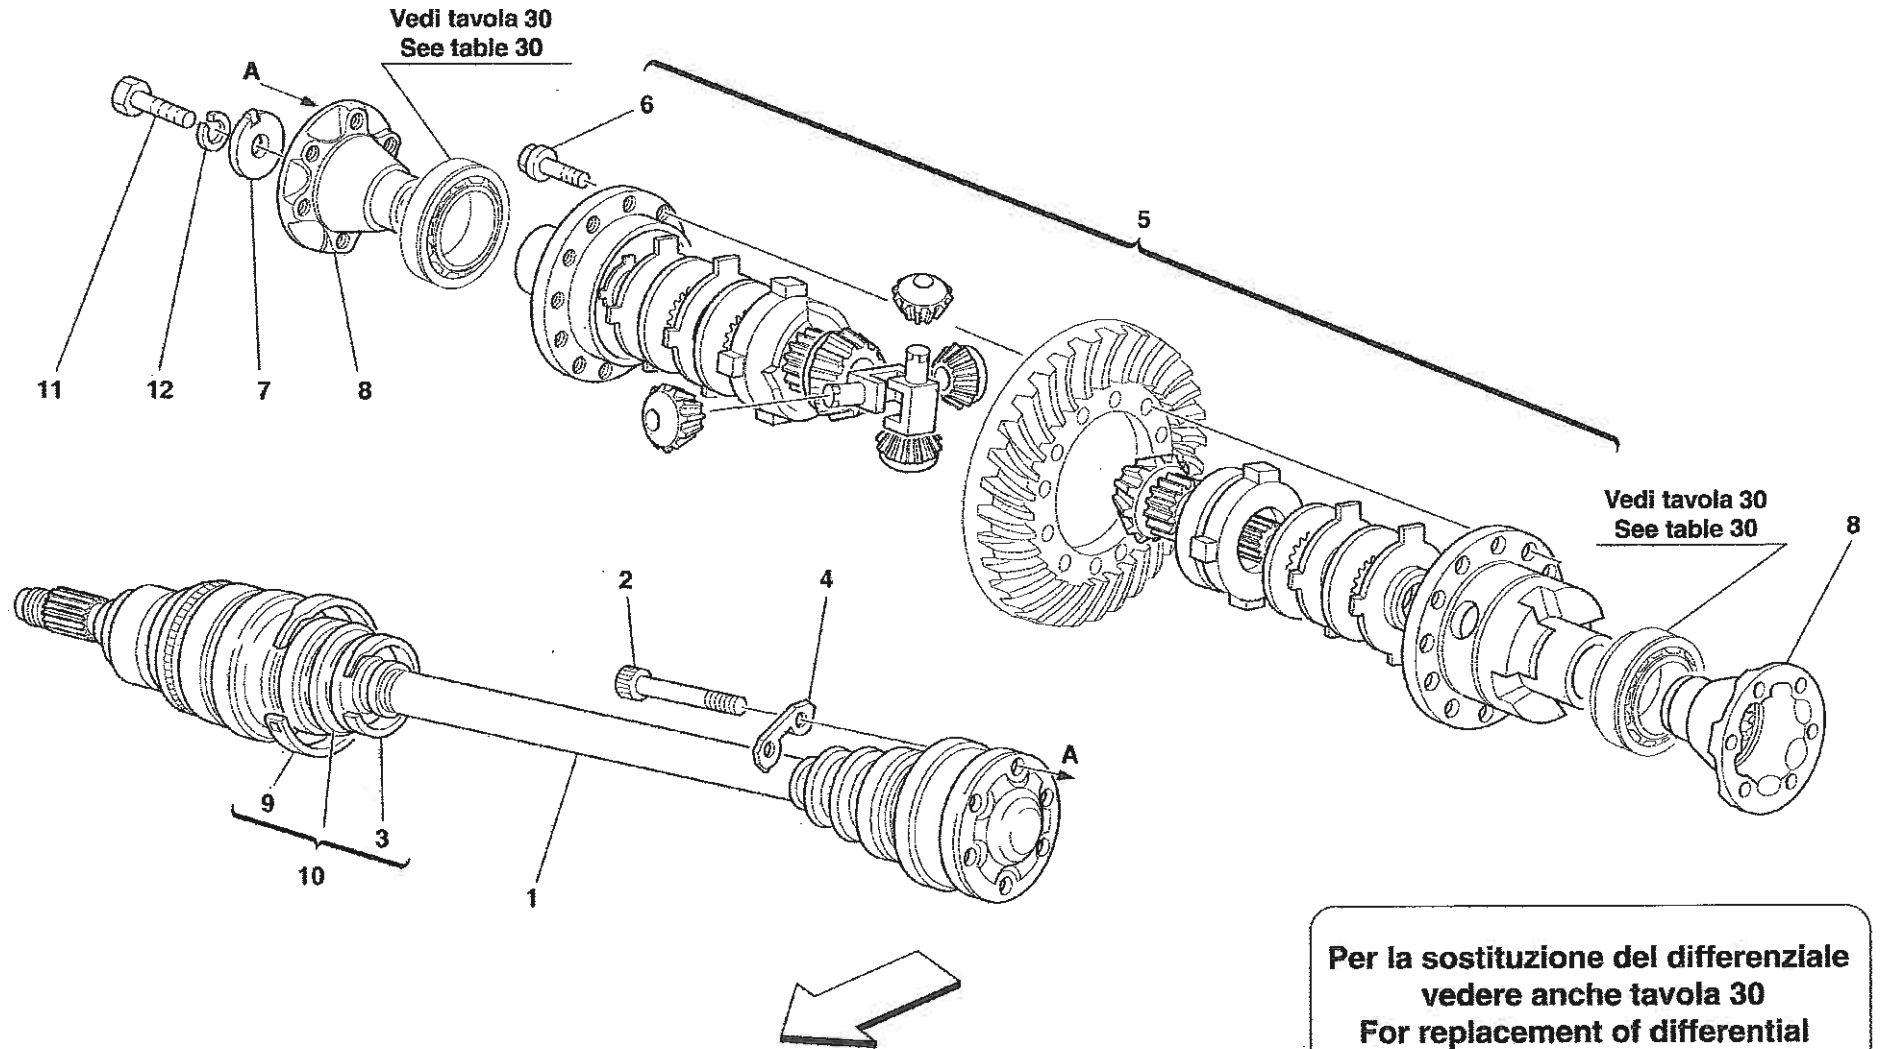

COACHWORK

TAV.100 Body - Outer Trims
TAV.101 Frame and Structures
TAV.102 Front Structures and Components
TAV.103 Rear Structures and Components
TAV.104 Flat Floor Pan
TAV.105 Front Bumper
TAV.106 Rear Bumper
TAV.107 Engine Compartment Fire-proof Insulations - Not for GD -
TAV.108 Engine Compartment Fire-proof Insulations - Valid for GD -
TAV.109 Passengers Compartment Insulations - Not for GD -
TAV.110 Passengers Compartment Insulations - Valid for GD -
TAV.111 Boot Insulation
TAV.112 Passengers Compartment Upholstery and Carpets
TAV.113 Roof Panel Upholstery and Accessories
TAV.114 Boot Upholstery
TAV.115 Engine Bonnet
TAV.116 Boot Door and Petrol Cover
TAV.117 Doors - Frameworks and Coverings
TAV.118 Doors - Opening Control and Hinges
TAV.119 Doors - Power Window and Rearview Mirror
TAV.120 Glasses and Gaskets
TAV.121 Seat and Safety Belts
TAV.122 Tunnel - Inner Trims
TAV.123 Instruments Panel
TAV.124 Air Bag
TAV.125 Instruments
TAV.126 Front and Rear Lights
TAV.127 Outside Finishings
TAV.128 Electrical System
TAV.129 Electrical Boards
TAV.130 Anti-theft Electrical Boards and Devices

TAV.131 Stereo Equipment

TAV.132 Windscreen Wiper, Windscreen Washer and Hones

USA - CDN

In alternativa
As an alternative

Vale per USA e CDN - Maniglia sicurezza bambini
Valid for USA and CDN - Children safety handle

**CINTURE 4 PUNTI
4 POINT BELTS**

Versione CD
CD version