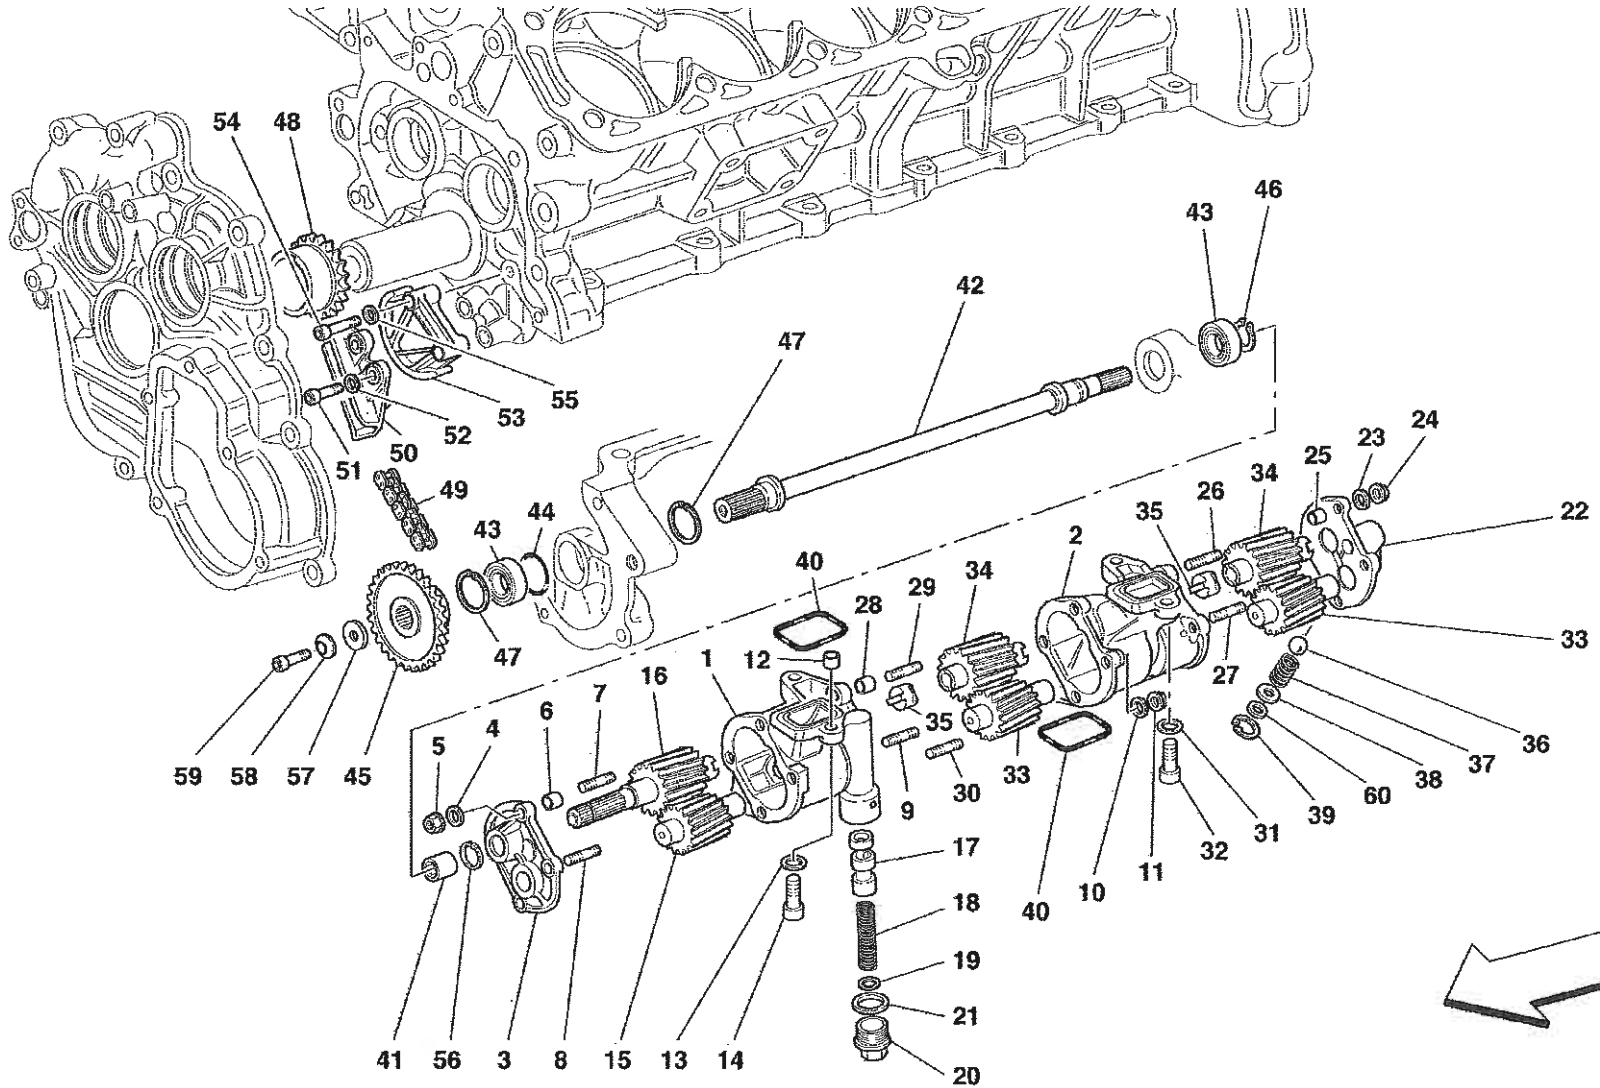

TAV.131 Stereo Equipment

TAV.132 Windscreen Wiper, Windscreen Washer and Hones

USA - CDN

In alternativa
As an alternative

Vale per USA e CDN - Maniglia sicurezza bambini
Valid for USA and CDN - Children safety handle

**CINTURE 4 PUNTI
4 POINT BELTS**

Versione CD
CD version