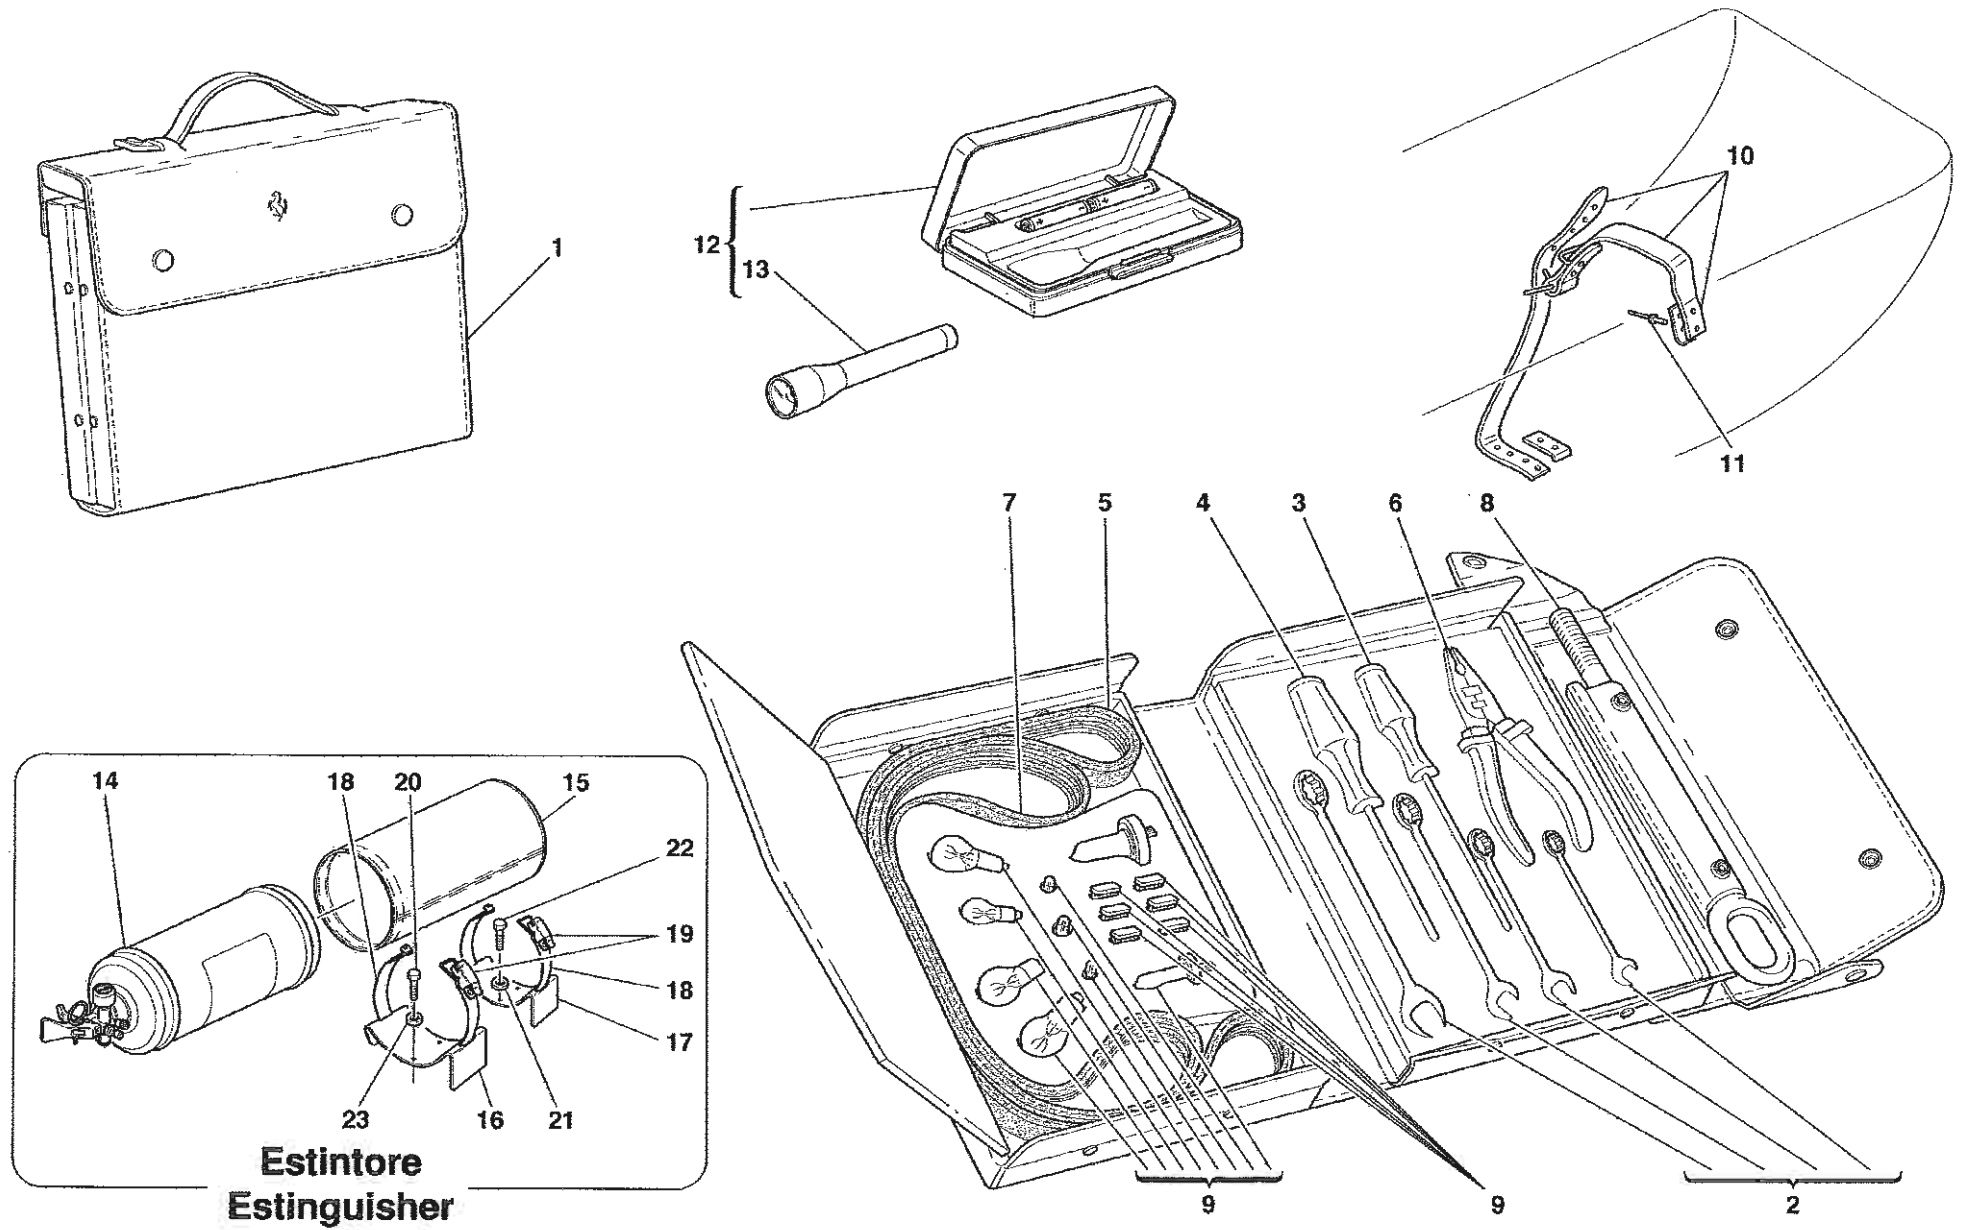

TAV.131 Stereo Equipment

TAV.132 Windscreen Wiper, Windscreen Washer and Hones

USA - CDN

In alternativa
As an alternative

Vale per USA e CDN - Maniglia sicurezza bambini
Valid for USA and CDN - Children safety handle

**CINTURE 4 PUNTI
4 POINT BELTS**

Versione CD
CD version