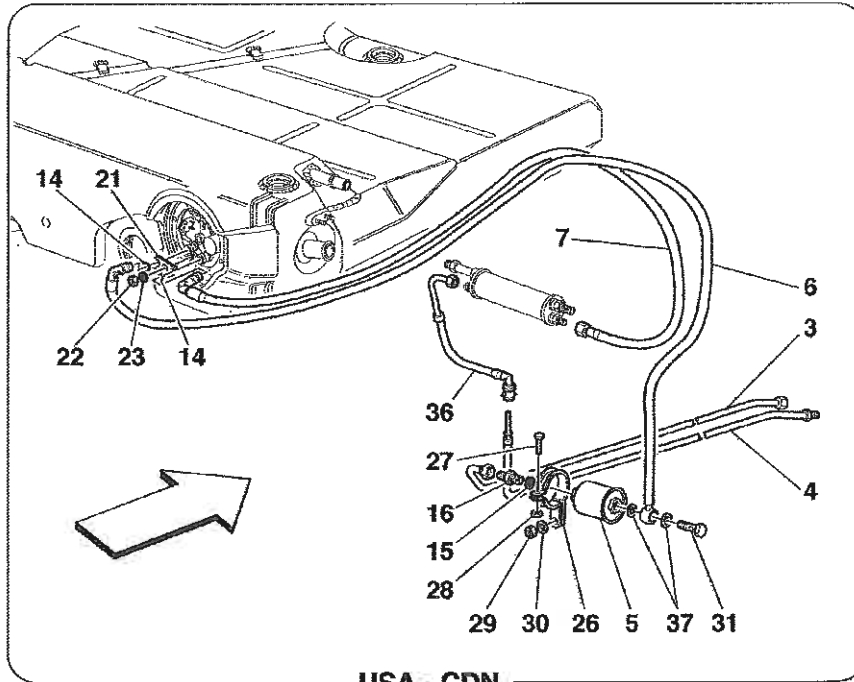

TAV.131 Stereo Equipment

TAV.132 Windscreen Wiper, Windscreen Washer and Hones

USA - CDN

In alternativa
As an alternative

Vale per USA e CDN - Maniglia sicurezza bambini
Valid for USA and CDN - Children safety handle

**CINTURE 4 PUNTI
4 POINT BELTS**

Versione CD
CD version