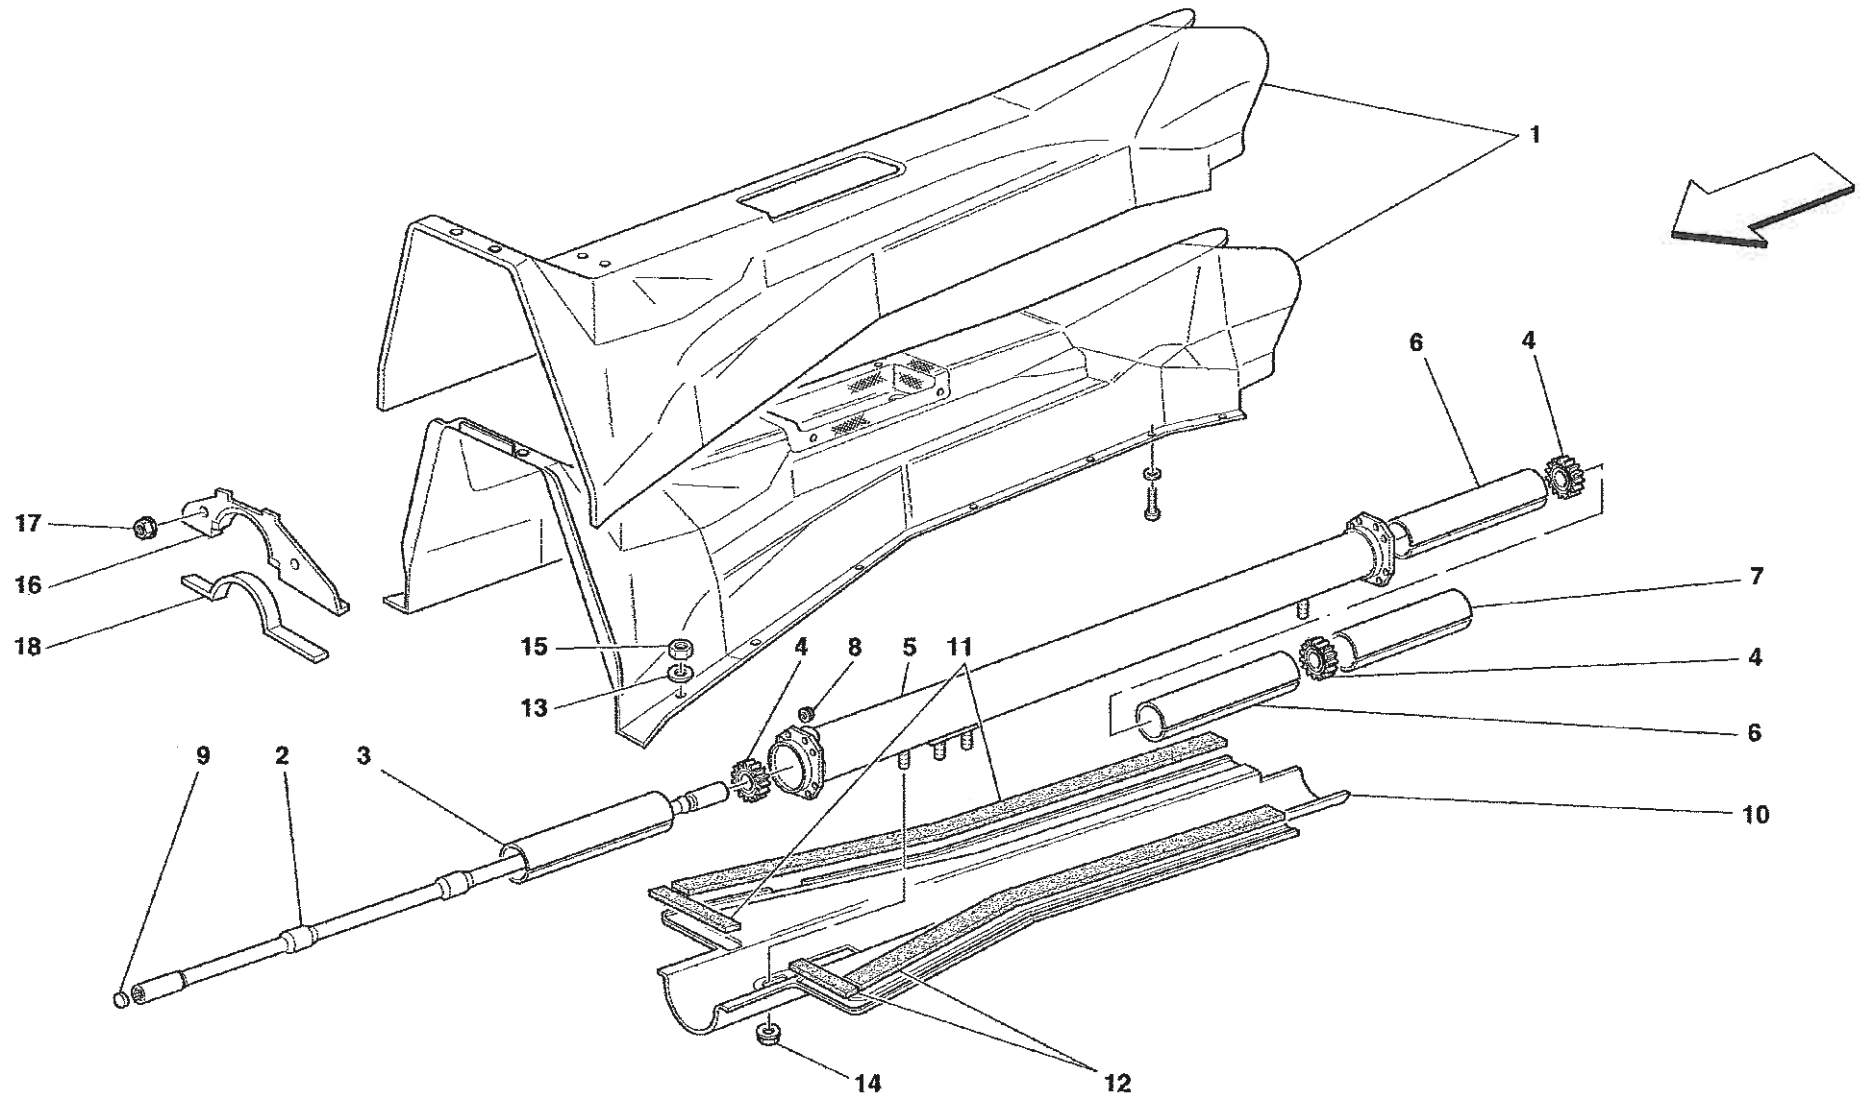

TAV.131 Stereo Equipment

TAV.132 Windscreen Wiper, Windscreen Washer and Hones

USA - CDN

In alternativa
As an alternative

Vale per USA e CDN - Maniglia sicurezza bambini
Valid for USA and CDN - Children safety handle

**CINTURE 4 PUNTI
4 POINT BELTS**

Versione CD
CD version