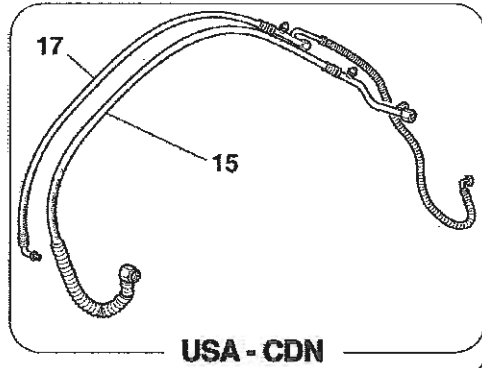

TAV.131 Stereo Equipment

TAV.132 Windscreen Wiper, Windscreen Washer and Hones

USA - CDN

In alternativa
As an alternative

Vale per USA e CDN - Maniglia sicurezza bambini
Valid for USA and CDN - Children safety handle

**CINTURE 4 PUNTI
4 POINT BELTS**

Versione CD
CD version