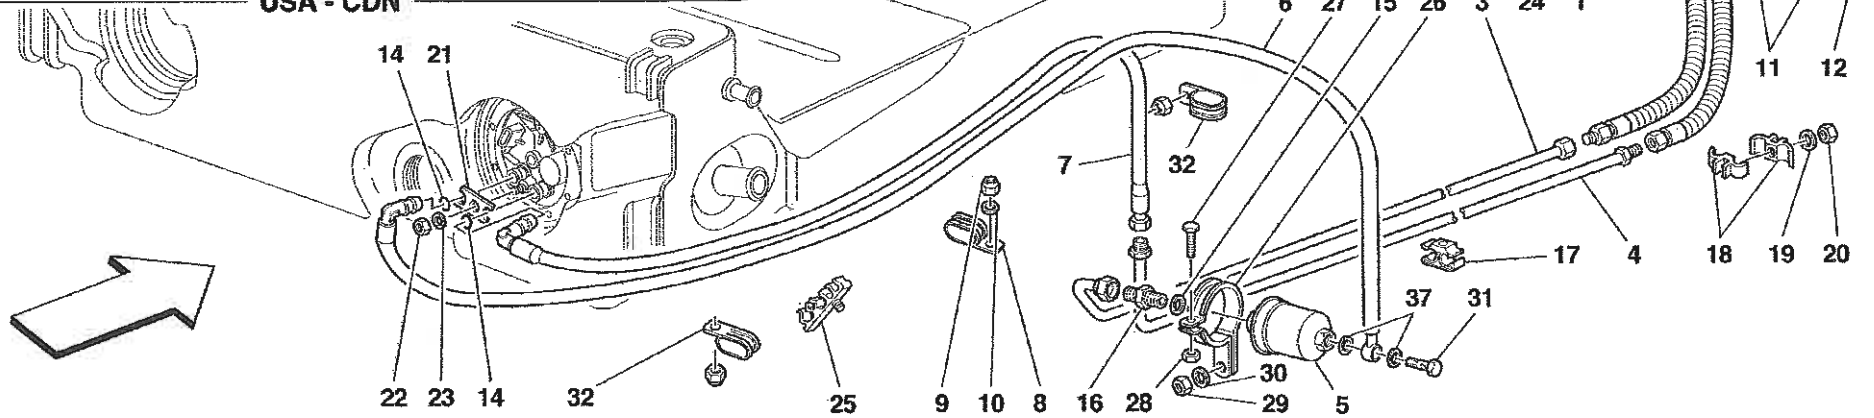

TAV.131 Stereo Equipment

TAV.132 Windscreen Wiper, Windscreen Washer and Hones

USA - CDN

In alternativa
As an alternative

Vale per USA e CDN - Maniglia sicurezza bambini
Valid for USA and CDN - Children safety handle

**CINTURE 4 PUNTI
4 POINT BELTS**

Versione CD
CD version