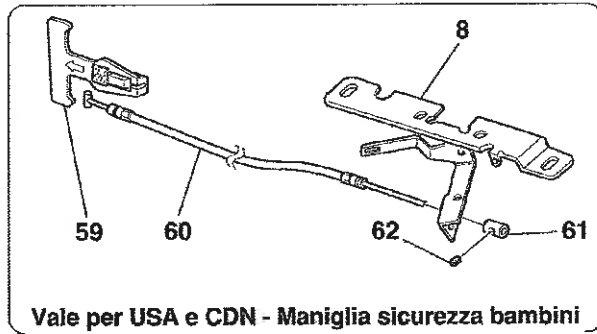

TAV.131 Stereo Equipment

TAV.132 Windscreen Wiper, Windscreen Washer and Hones

USA - CDN

In alternativa
As an alternative

Vale per USA e CDN - Maniglia sicurezza bambini
Valid for USA and CDN - Children safety handle

**CINTURE 4 PUNTI
4 POINT BELTS**

Versione CD
CD version