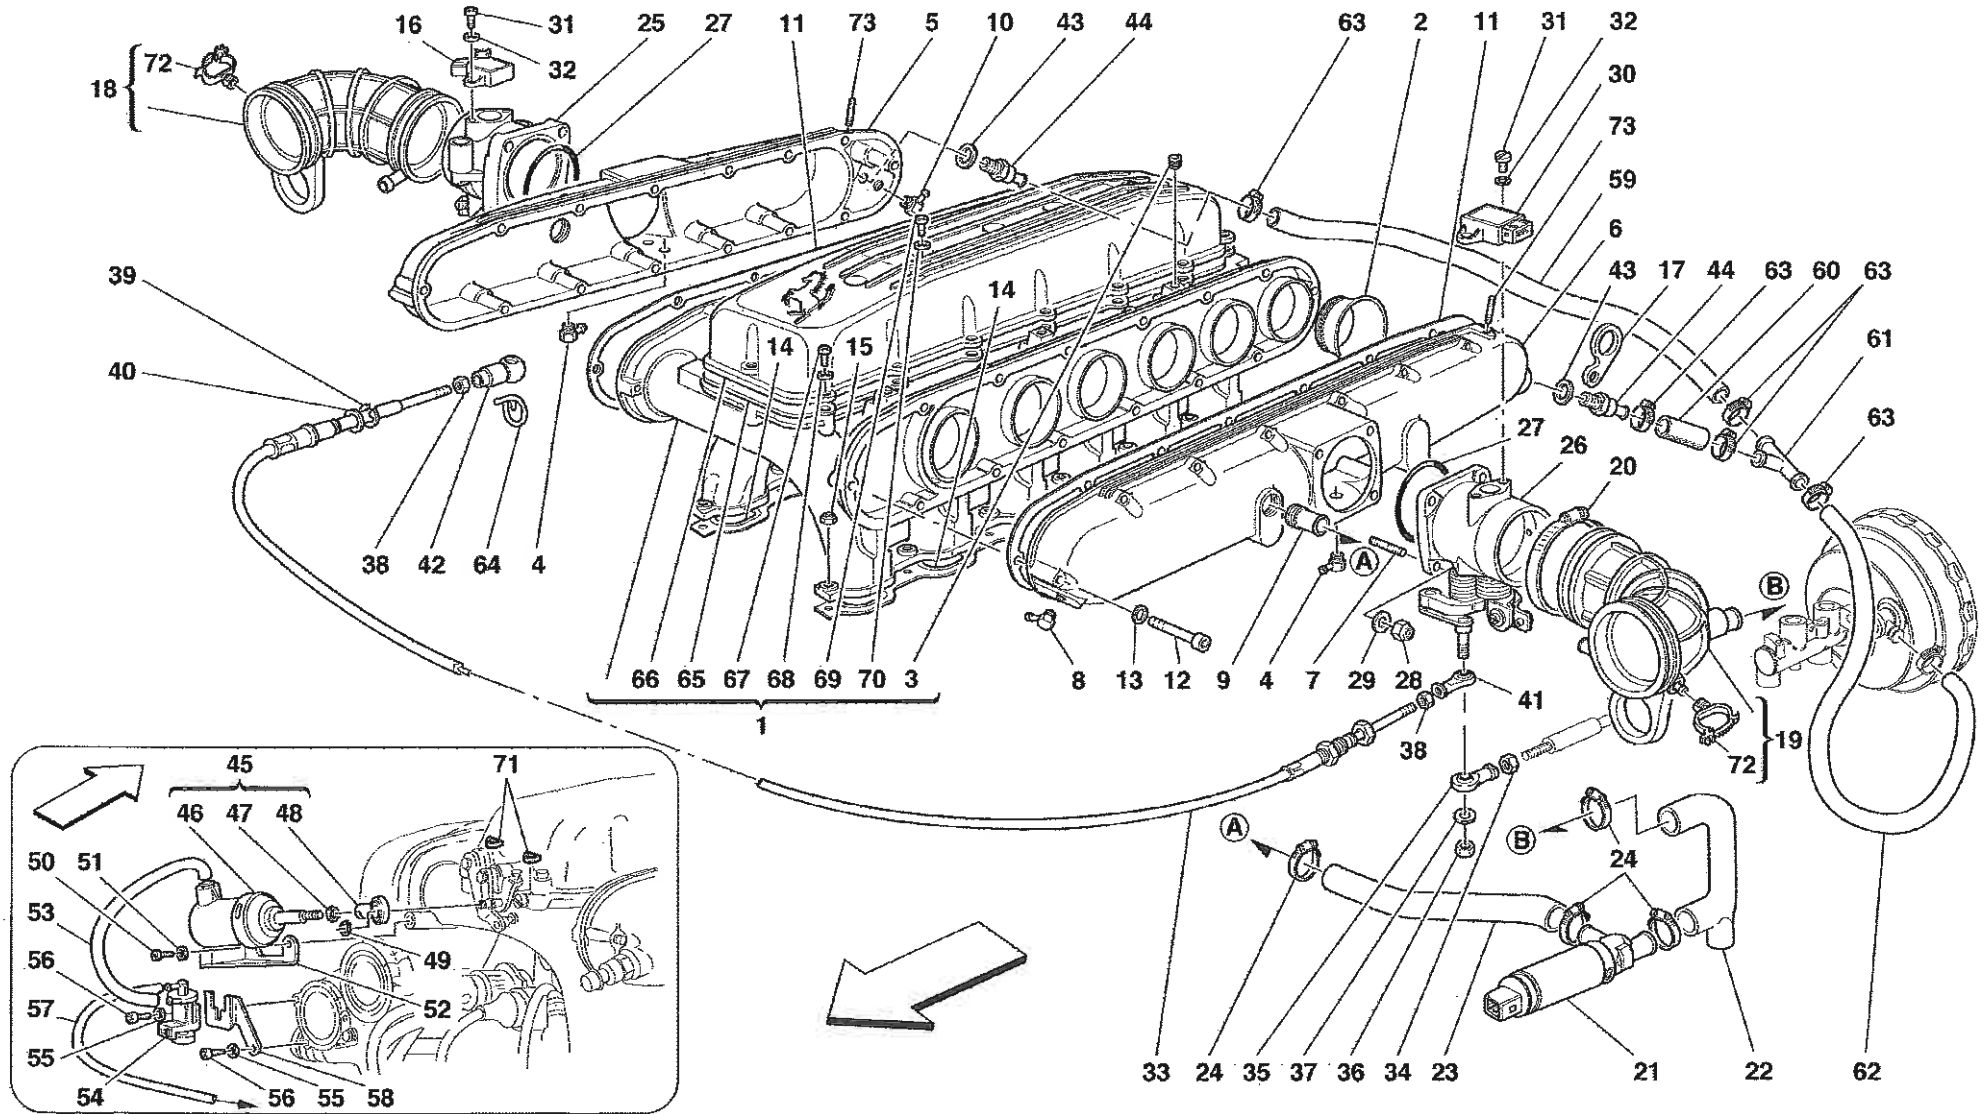

TAV.131 Stereo Equipment

TAV.132 Windscreen Wiper, Windscreen Washer and Hones

USA - CDN

In alternativa
As an alternative

Vale per USA e CDN - Maniglia sicurezza bambini
Valid for USA and CDN - Children safety handle

**CINTURE 4 PUNTI
4 POINT BELTS**

Versione CD
CD version