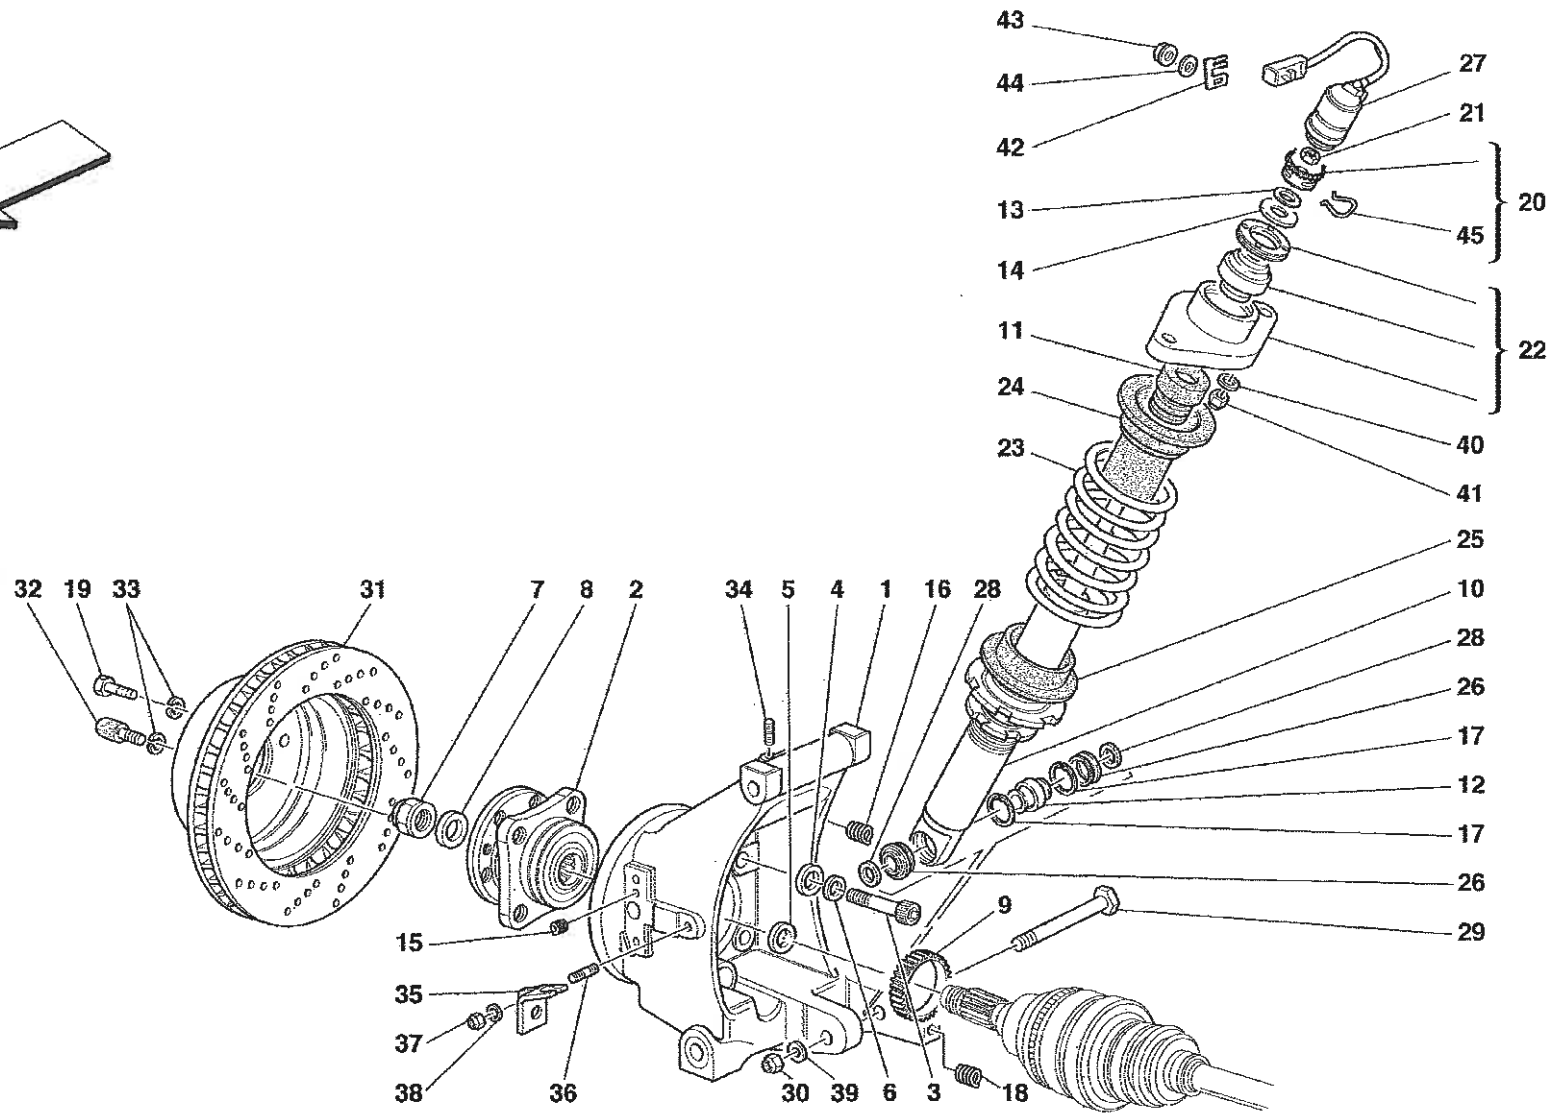

TAV.131 Stereo Equipment

TAV.132 Windscreen Wiper, Windscreen Washer and Hones

USA - CDN

In alternativa
As an alternative

Vale per USA e CDN - Maniglia sicurezza bambini
Valid for USA and CDN - Children safety handle

**CINTURE 4 PUNTI
4 POINT BELTS**

Versione CD
CD version