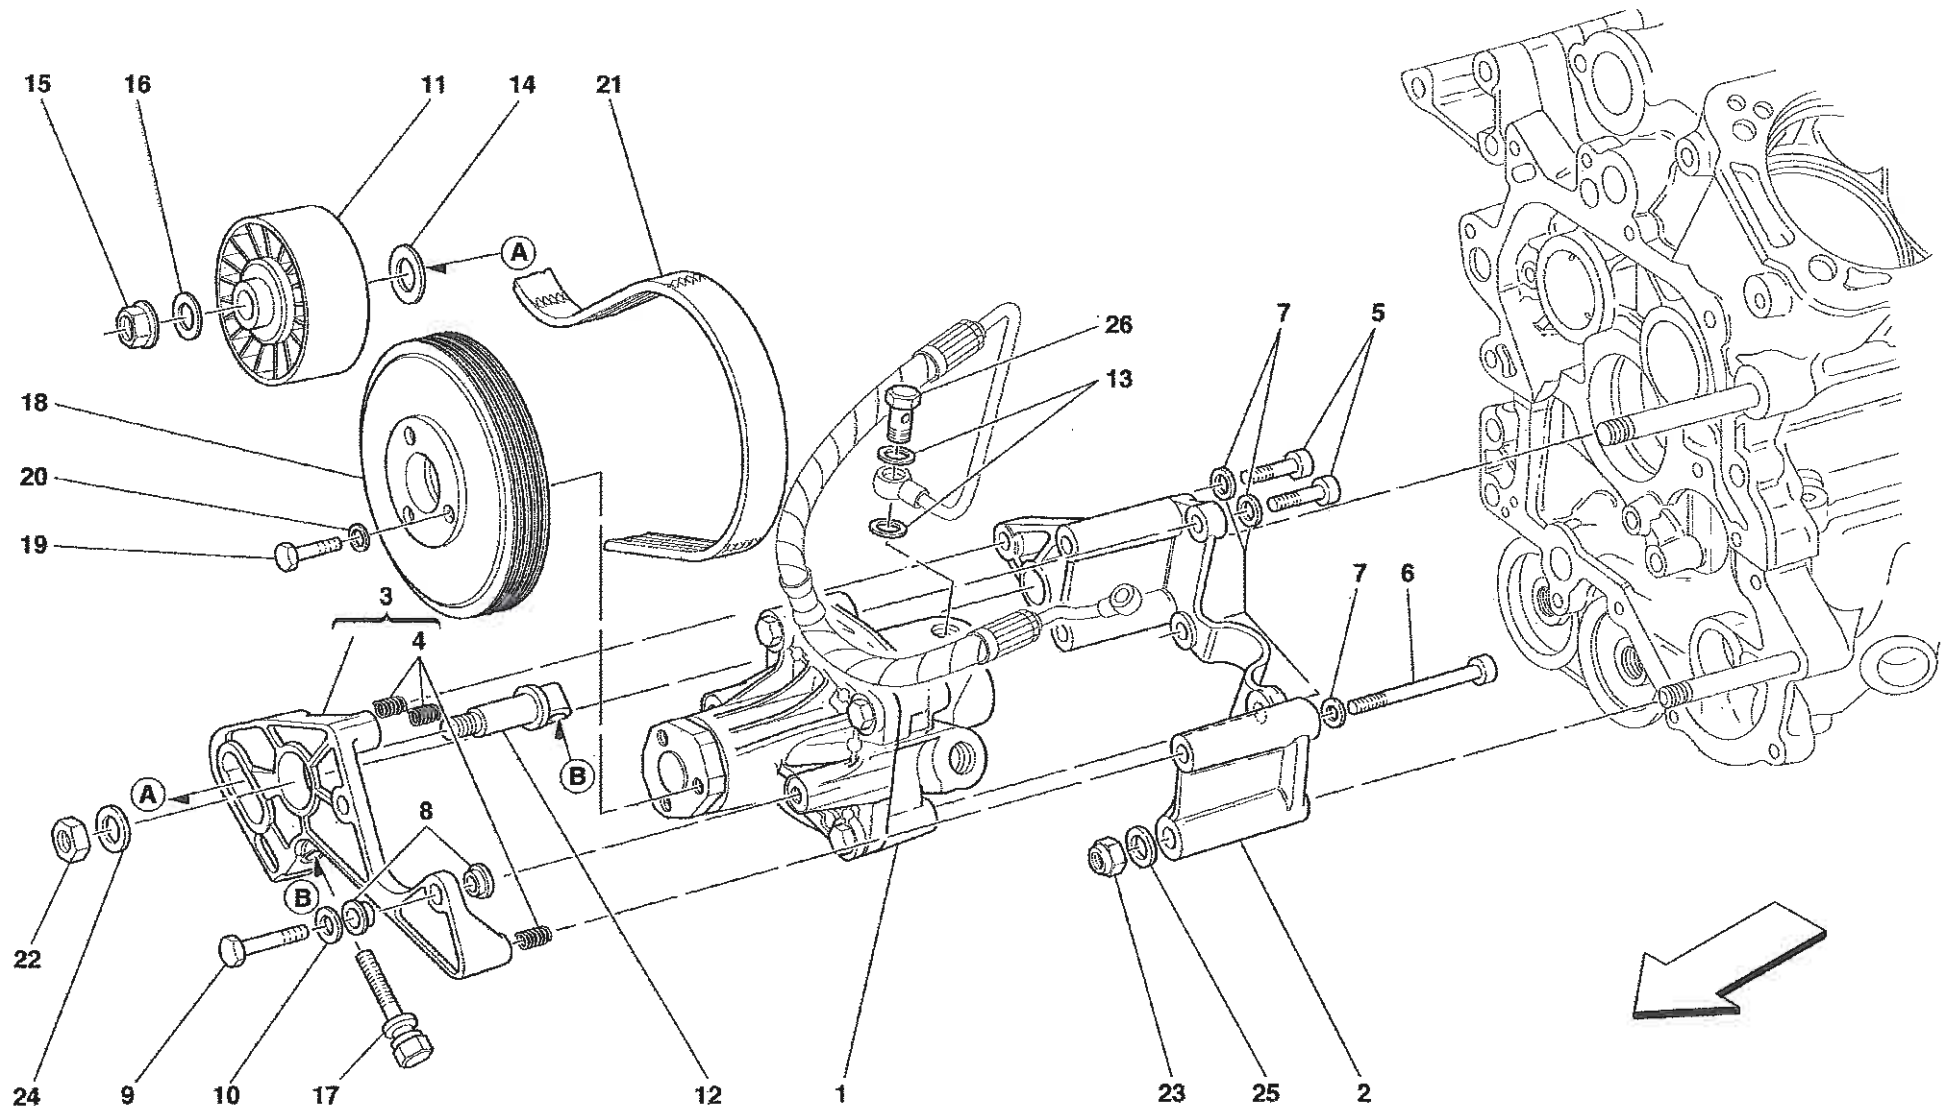

TAV.131 Stereo Equipment

TAV.132 Windscreen Wiper, Windscreen Washer and Hones

USA - CDN

In alternativa
As an alternative

Vale per USA e CDN - Maniglia sicurezza bambini
Valid for USA and CDN - Children safety handle

**CINTURE 4 PUNTI
4 POINT BELTS**

Versione CD
CD version