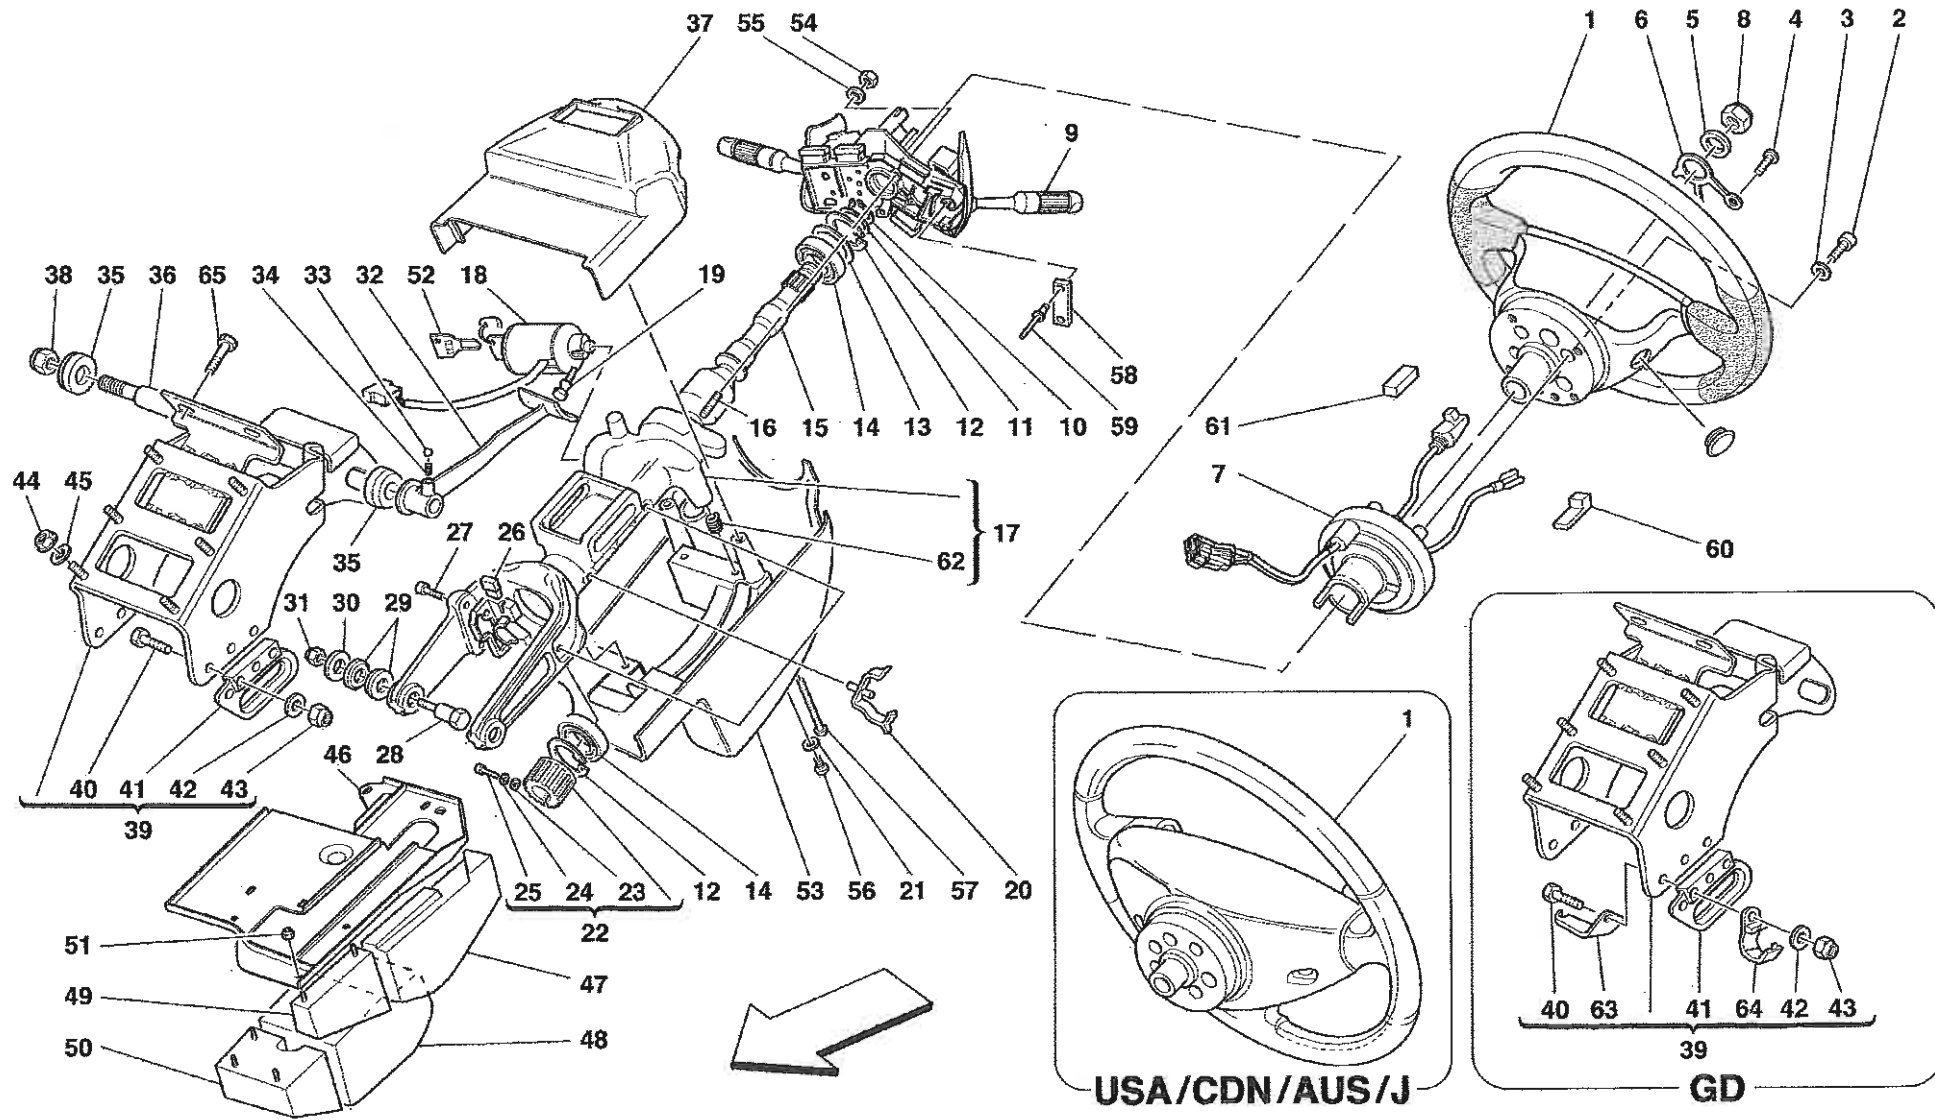

TAV.131 Stereo Equipment

TAV.132 Windscreen Wiper, Windscreen Washer and Hones

USA - CDN

In alternativa
As an alternative

Vale per USA e CDN - Maniglia sicurezza bambini
Valid for USA and CDN - Children safety handle

**CINTURE 4 PUNTI
4 POINT BELTS**

Versione CD
CD version