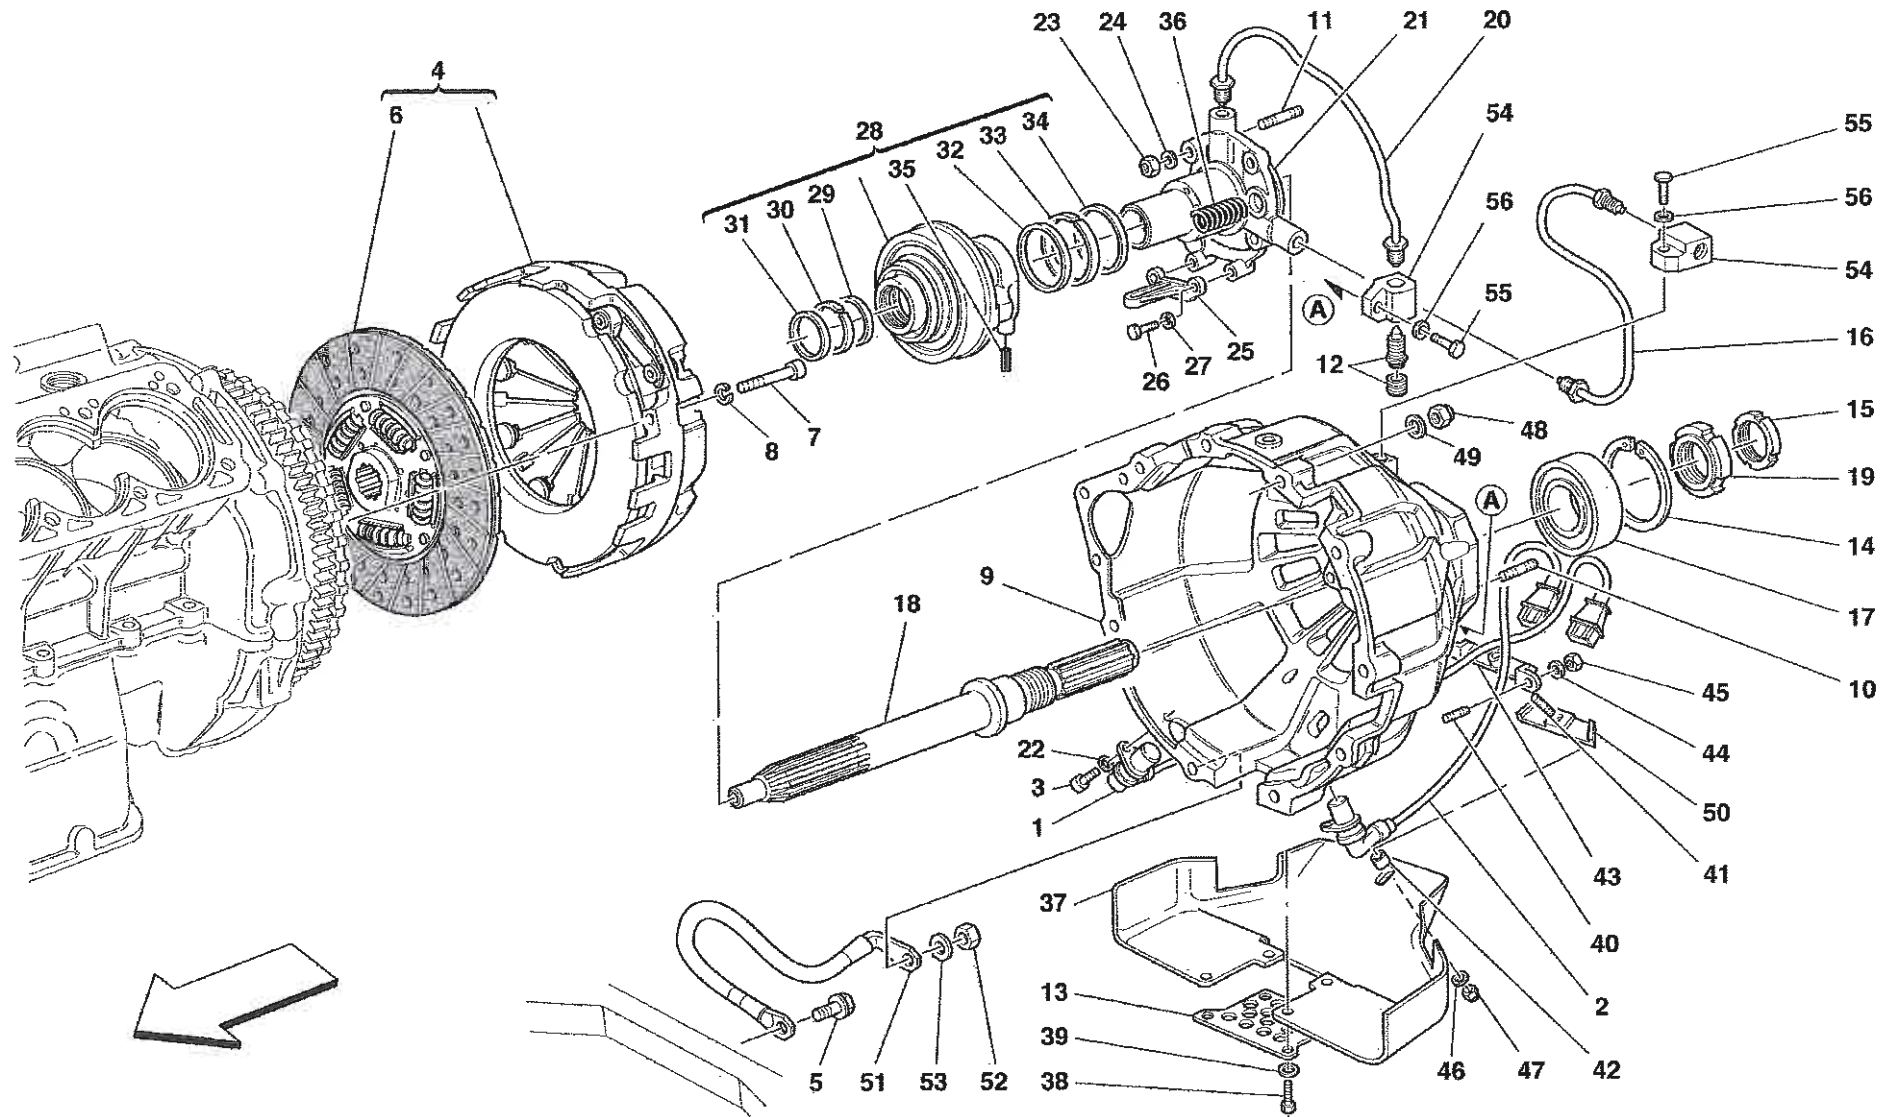

TAV.131 Stereo Equipment

TAV.132 Windscreen Wiper, Windscreen Washer and Hones

USA - CDN

In alternativa
As an alternative

Vale per USA e CDN - Maniglia sicurezza bambini
Valid for USA and CDN - Children safety handle

**CINTURE 4 PUNTI
4 POINT BELTS**

Versione CD
CD version