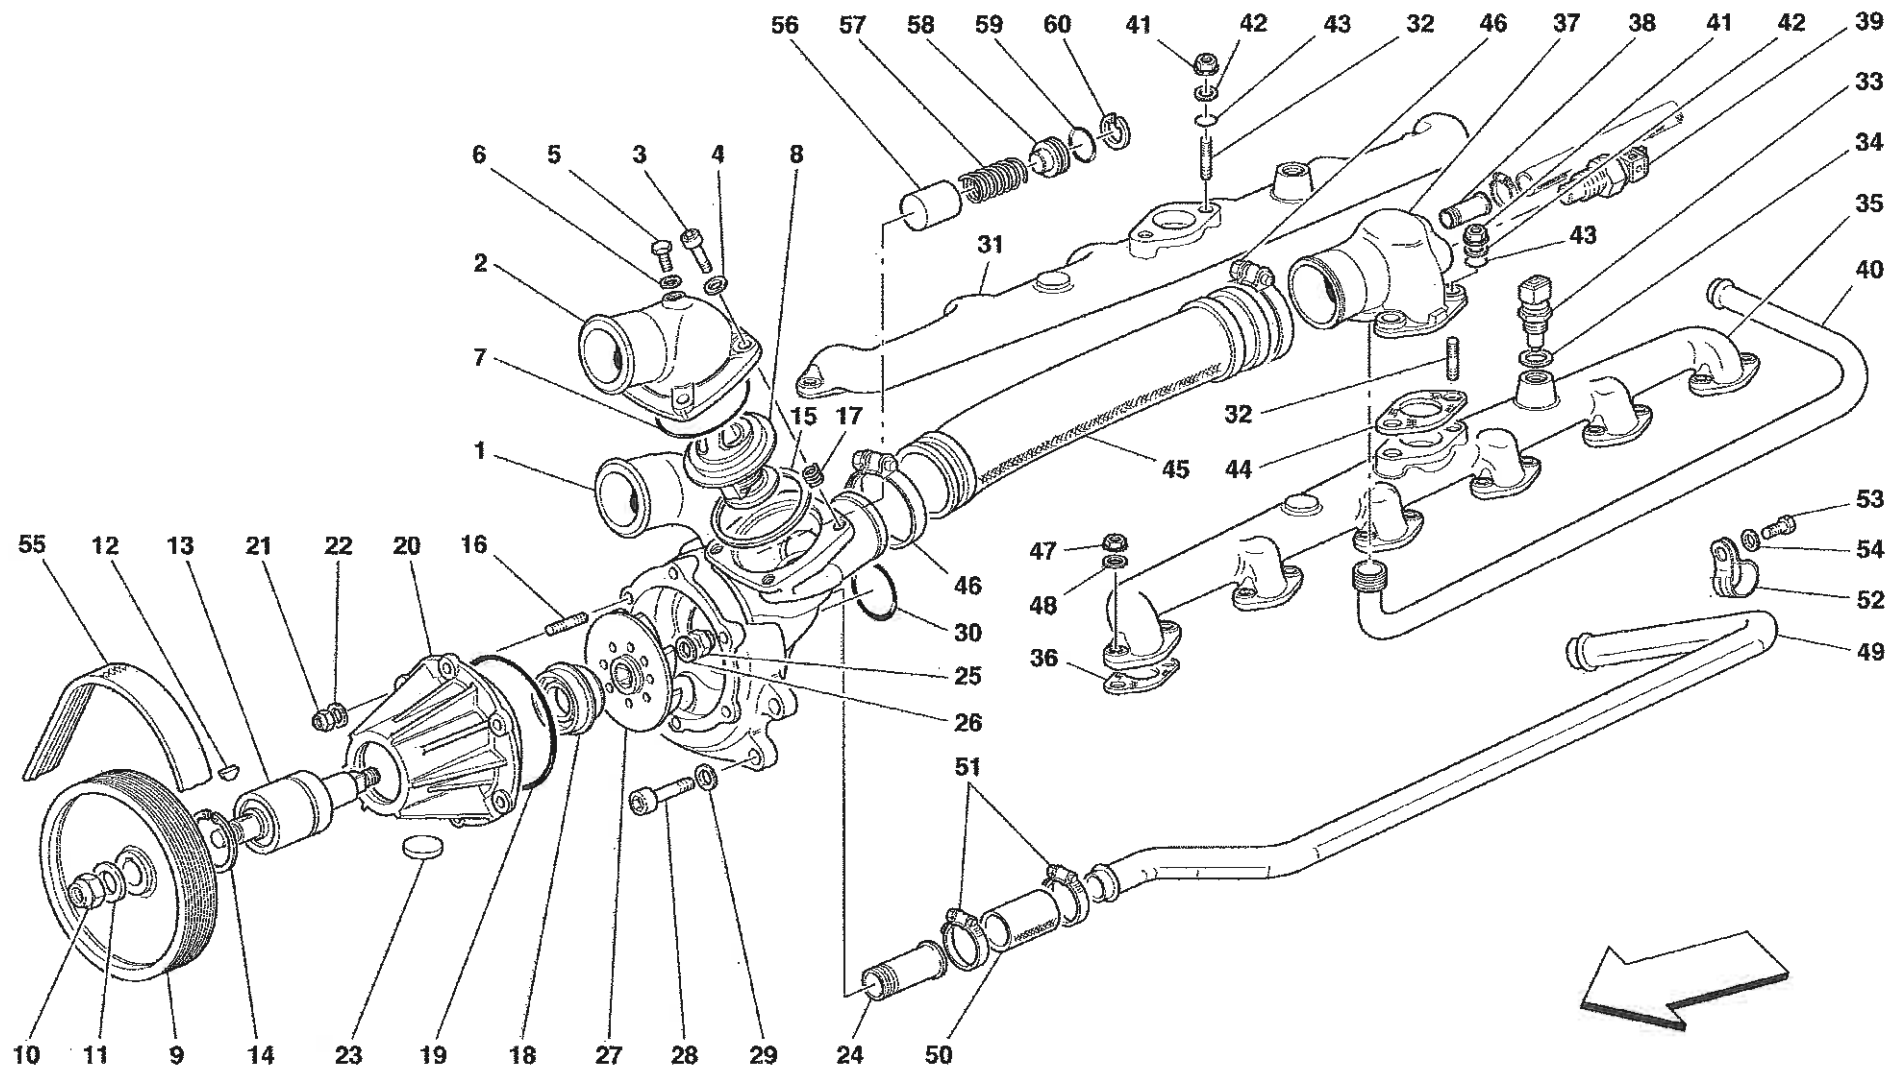

TAV.131 Stereo Equipment

TAV.132 Windscreen Wiper, Windscreen Washer and Hones

USA - CDN

In alternativa
As an alternative

Vale per USA e CDN - Maniglia sicurezza bambini
Valid for USA and CDN - Children safety handle

**CINTURE 4 PUNTI
4 POINT BELTS**

Versione CD
CD version