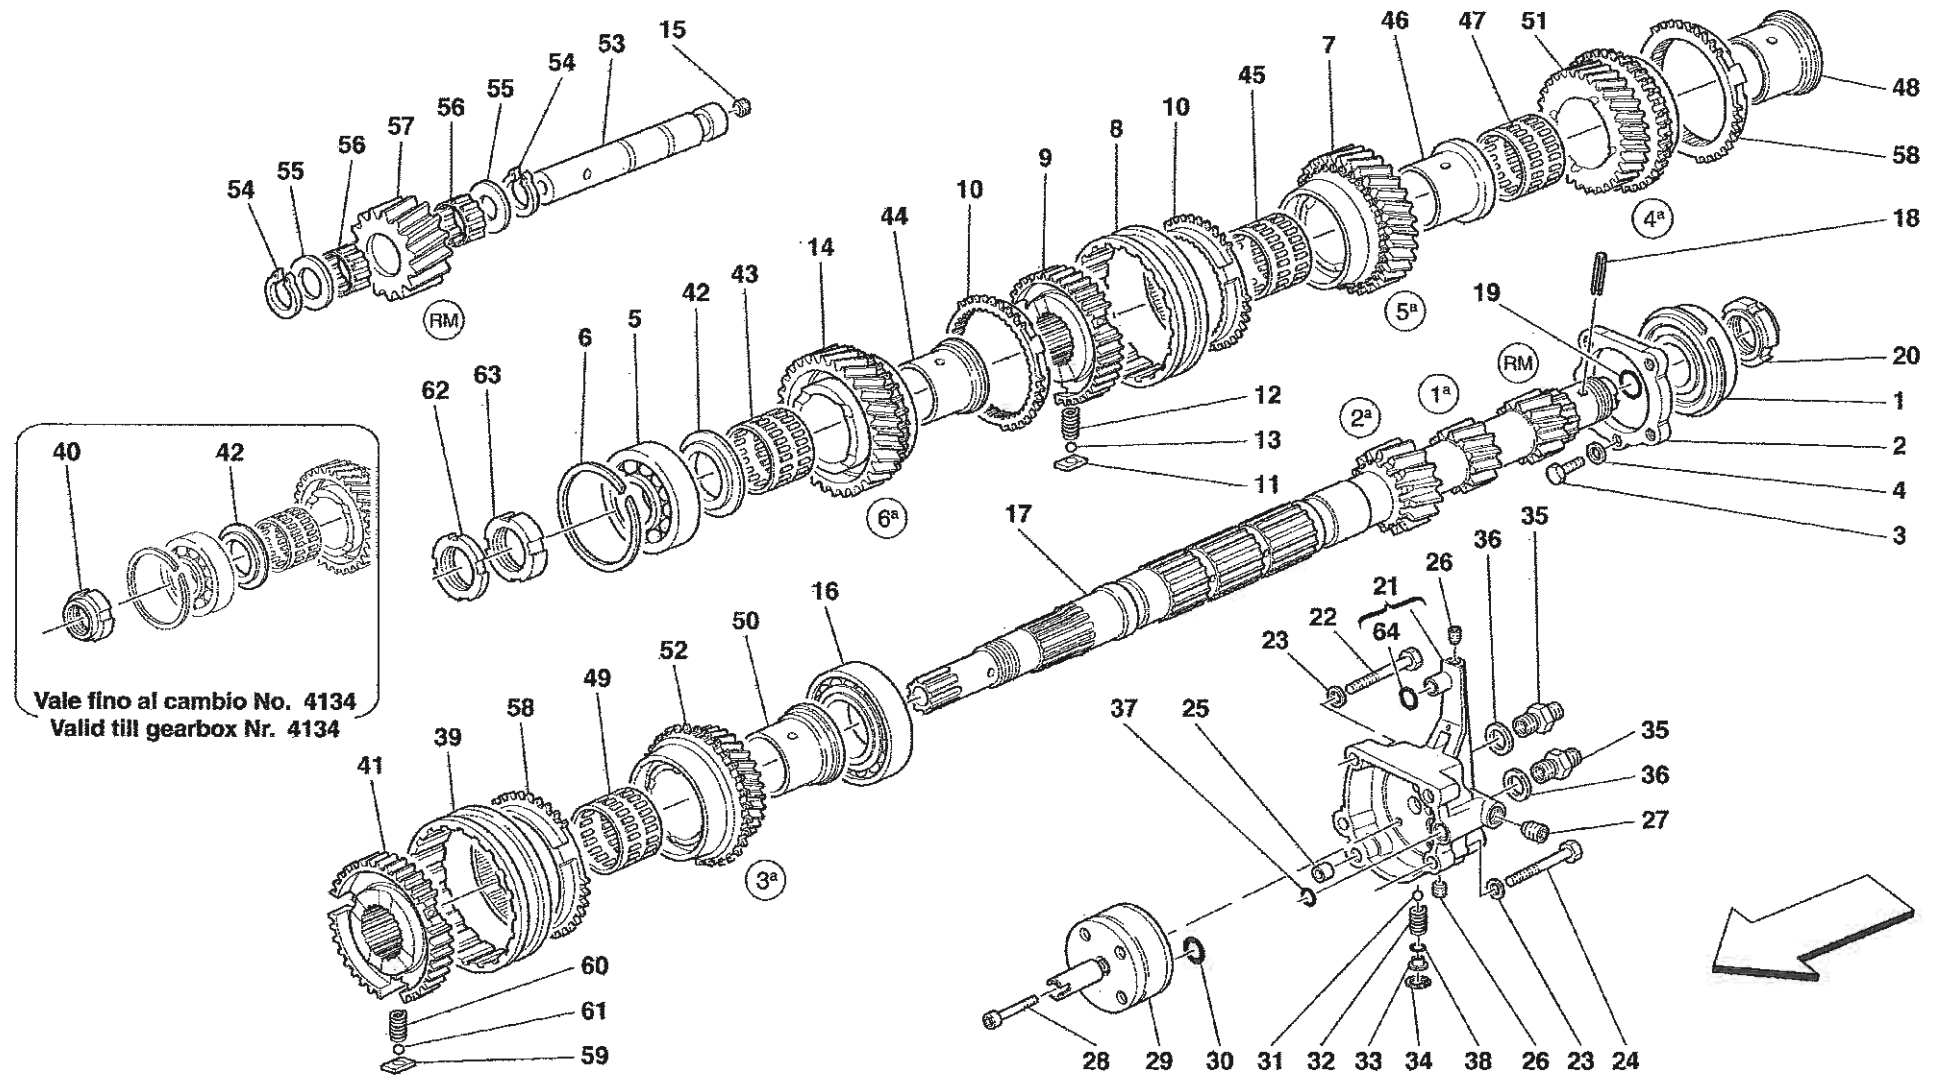

TAV.131 Stereo Equipment

TAV.132 Windscreen Wiper, Windscreen Washer and Hones

USA - CDN

In alternativa
As an alternative

Vale per USA e CDN - Maniglia sicurezza bambini
Valid for USA and CDN - Children safety handle

**CINTURE 4 PUNTI
4 POINT BELTS**

Versione CD
CD version