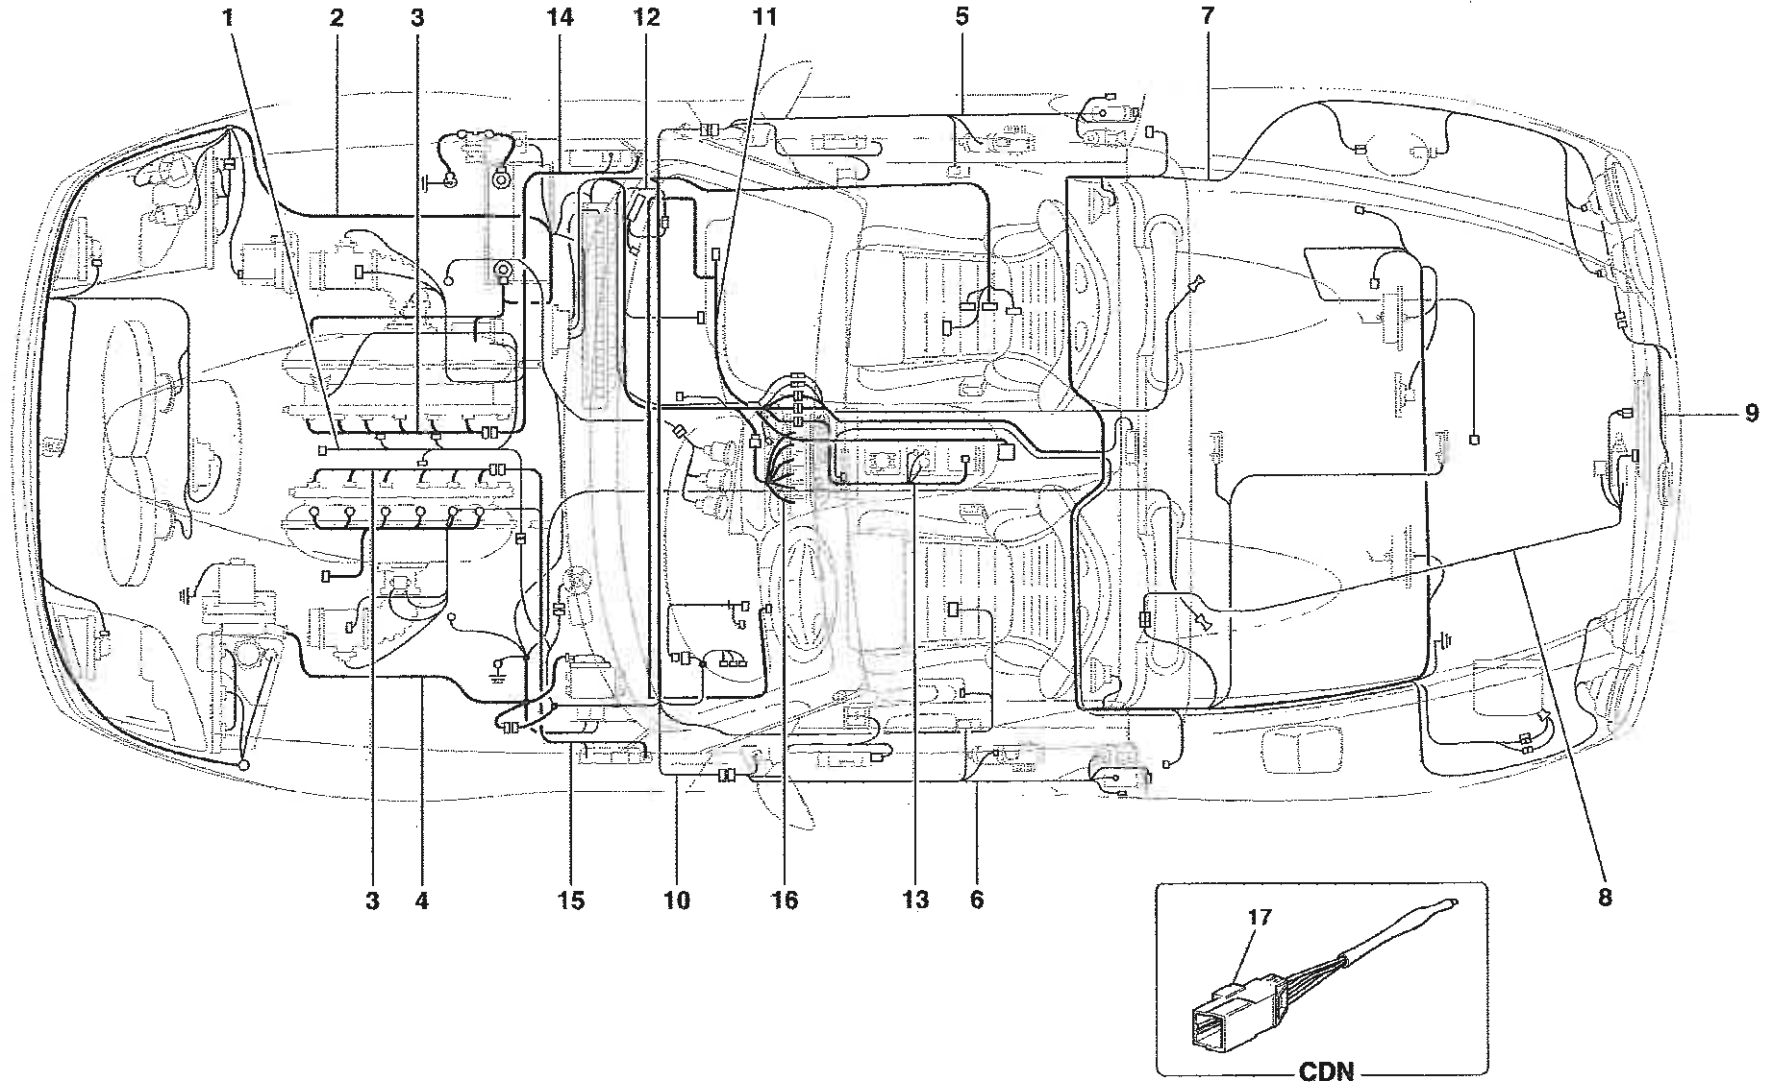

COACHWORK

TAV.100 Body - Outer Trims
TAV.101 Frame and Structures
TAV.102 Front Structures and Components
TAV.103 Rear Structures and Components
TAV.104 Flat Floor Pan
TAV.105 Front Bumper
TAV.106 Rear Bumper
TAV.107 Engine Compartment Fire-proof Insulations - Not for GD -
TAV.108 Engine Compartment Fire-proof Insulations - Valid for GD -
TAV.109 Passengers Compartment Insulations - Not for GD -
TAV.110 Passengers Compartment Insulations - Valid for GD -
TAV.111 Boot Insulation
TAV.112 Passengers Compartment Upholstery and Carpets
TAV.113 Roof Panel Upholstery and Accessories
TAV.114 Boot Upholstery
TAV.115 Engine Bonnet
TAV.116 Boot Door and Petrol Cover
TAV.117 Doors - Frameworks and Coverings
TAV.118 Doors - Opening Control and Hinges
TAV.119 Doors - Power Window and Rearview Mirror
TAV.120 Glasses and Gaskets
TAV.121 Seat and Safety Belts
TAV.122 Tunnel - Inner Trims
TAV.123 Instruments Panel
TAV.124 Air Bag
TAV.125 Instruments
TAV.126 Front and Rear Lights
TAV.127 Outside Finishings
TAV.128 Electrical System
TAV.129 Electrical Boards
TAV.130 Anti-theft Electrical Boards and Devices

**CINTURE 4 PUNTI
4 POINT BELTS**

Versione CD
CD version