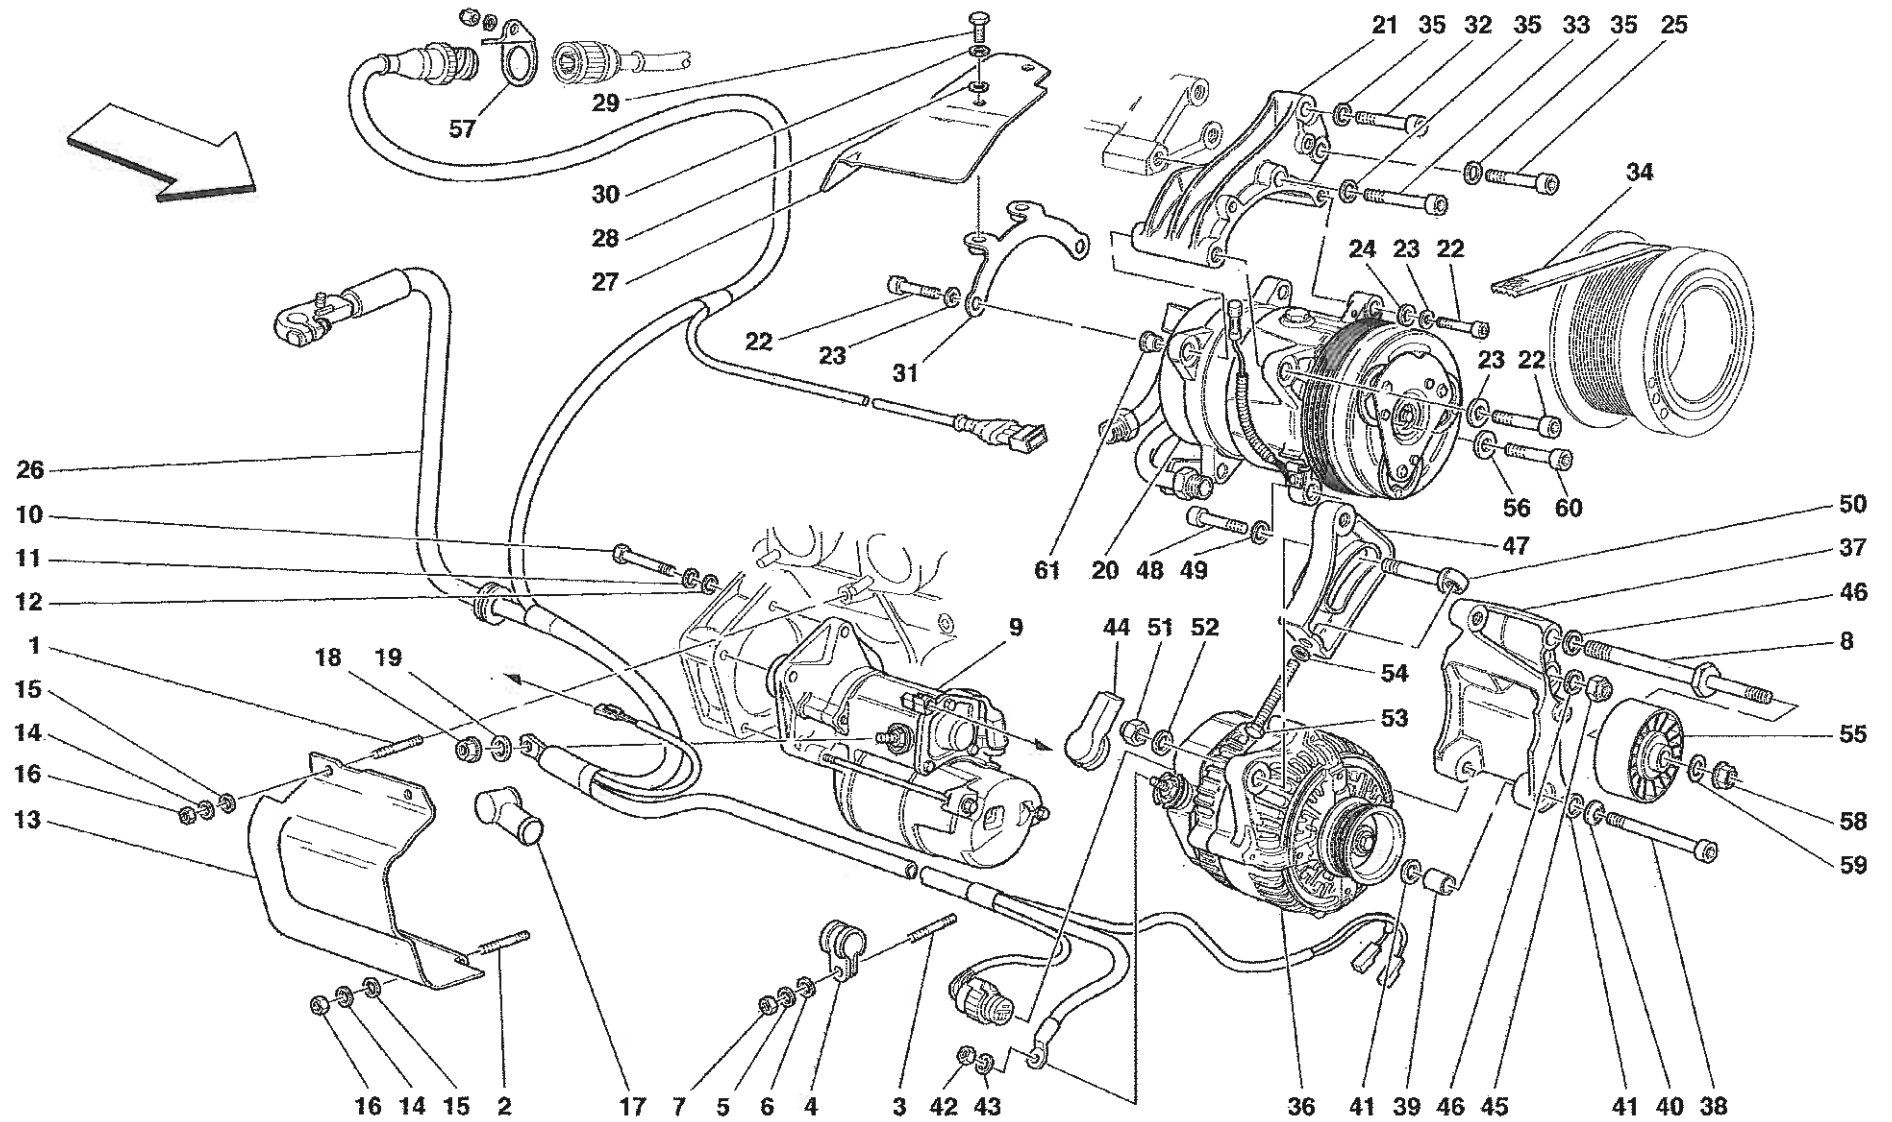

TAV.131 Stereo Equipment

TAV.132 Windscreen Wiper, Windscreen Washer and Hones

USA - CDN

In alternativa
As an alternative

Vale per USA e CDN - Maniglia sicurezza bambini
Valid for USA and CDN - Children safety handle

**CINTURE 4 PUNTI
4 POINT BELTS**

Versione CD
CD version