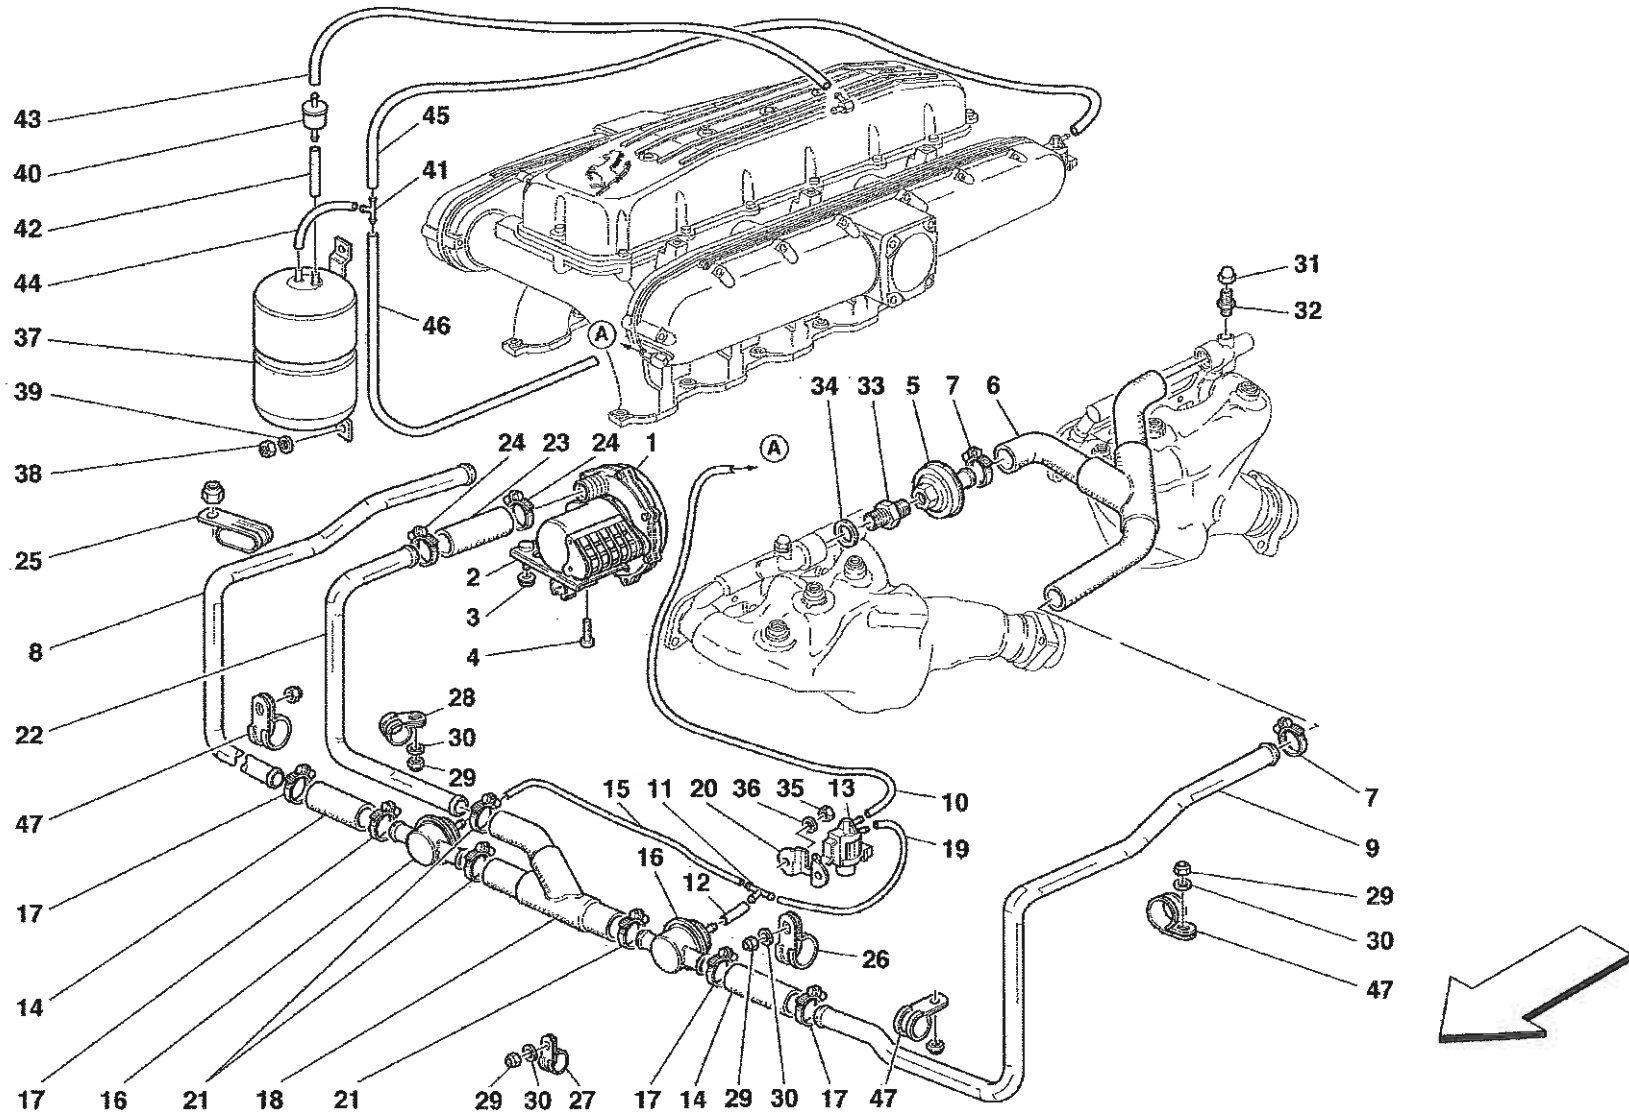

TAV.131 Stereo Equipment

TAV.132 Windscreen Wiper, Windscreen Washer and Hones

USA - CDN

In alternativa
As an alternative

Vale per USA e CDN - Maniglia sicurezza bambini
Valid for USA and CDN - Children safety handle

**CINTURE 4 PUNTI
4 POINT BELTS**

Versione CD
CD version