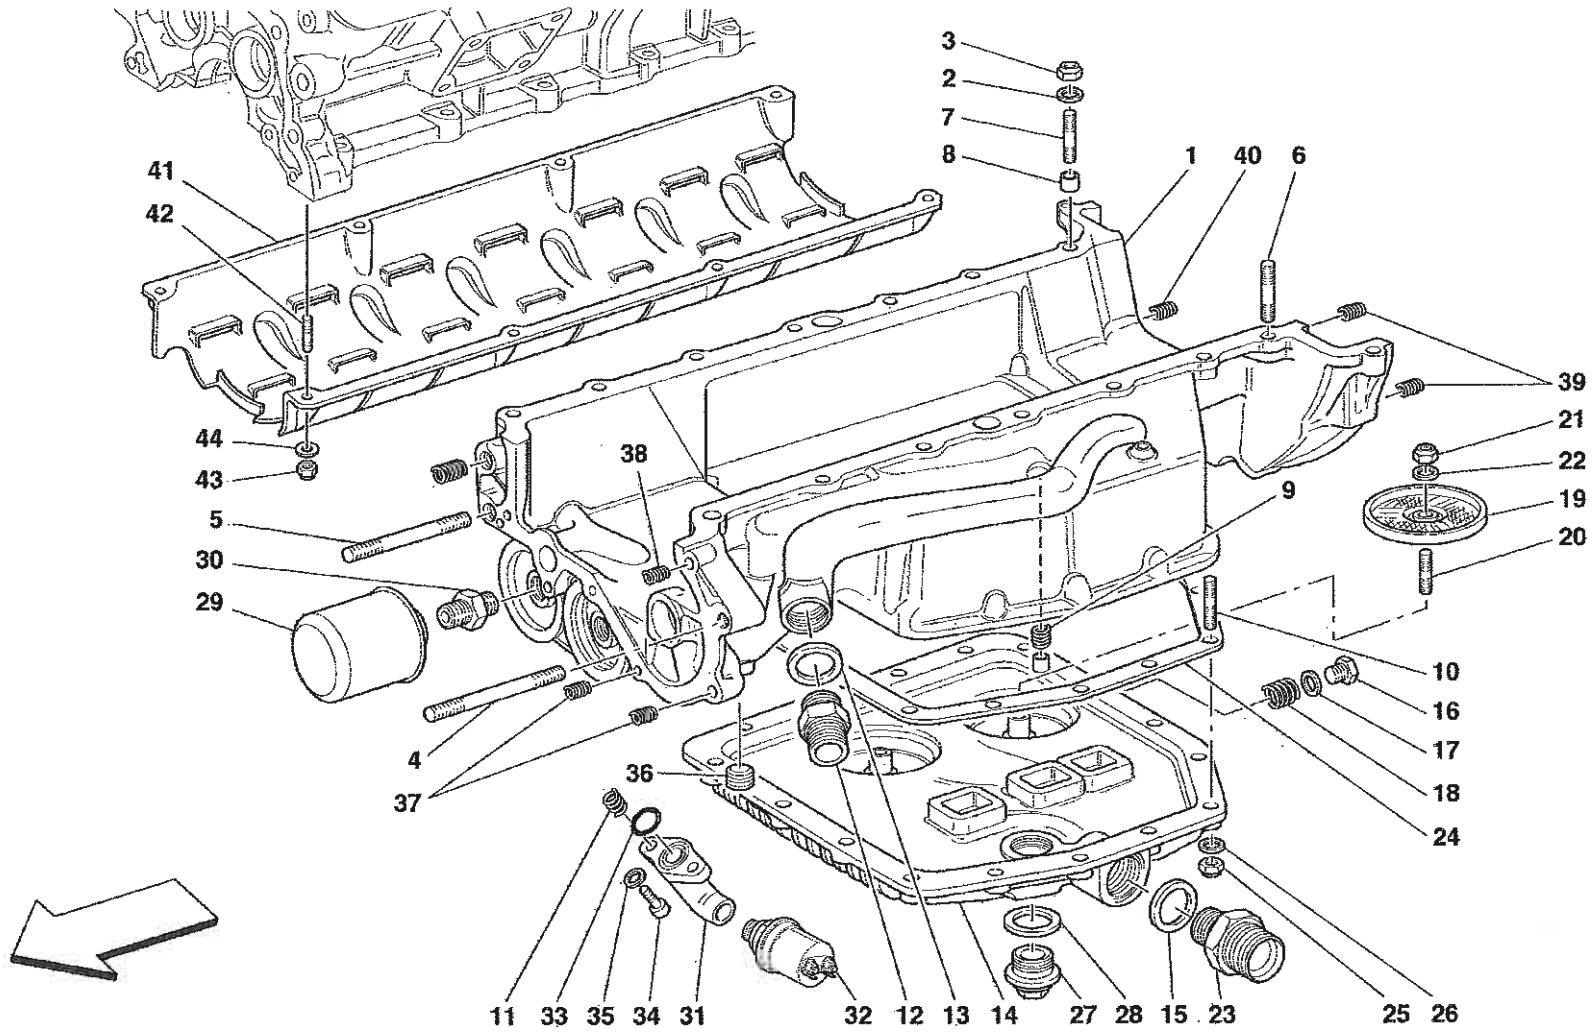

COACHWORK

TAV.100 Body - Outer Trims
TAV.101 Frame and Structures
TAV.102 Front Structures and Components
TAV.103 Rear Structures and Components
TAV.104 Flat Floor Pan
TAV.105 Front Bumper
TAV.106 Rear Bumper
TAV.107 Engine Compartment Fire-proof Insulations - Not for GD -
TAV.108 Engine Compartment Fire-proof Insulations - Valid for GD -
TAV.109 Passengers Compartment Insulations - Not for GD -
TAV.110 Passengers Compartment Insulations - Valid for GD -
TAV.111 Boot Insulation
TAV.112 Passengers Compartment Upholstery and Carpets
TAV.113 Roof Panel Upholstery and Accessories
TAV.114 Boot Upholstery
TAV.115 Engine Bonnet
TAV.116 Boot Door and Petrol Cover
TAV.117 Doors - Frameworks and Coverings
TAV.118 Doors - Opening Control and Hinges
TAV.119 Doors - Power Window and Rearview Mirror
TAV.120 Glasses and Gaskets
TAV.121 Seat and Safety Belts
TAV.122 Tunnel - Inner Trims
TAV.123 Instruments Panel
TAV.124 Air Bag
TAV.125 Instruments
TAV.126 Front and Rear Lights
TAV.127 Outside Finishings
TAV.128 Electrical System
TAV.129 Electrical Boards
TAV.130 Anti-theft Electrical Boards and Devices

TAV.131 Stereo Equipment

TAV.132 Windscreen Wiper, Windscreen Washer and Hones

USA - CDN

In alternativa
As an alternative

Vale per USA e CDN - Maniglia sicurezza bambini
Valid for USA and CDN - Children safety handle

**CINTURE 4 PUNTI
4 POINT BELTS**

Versione CD
CD version