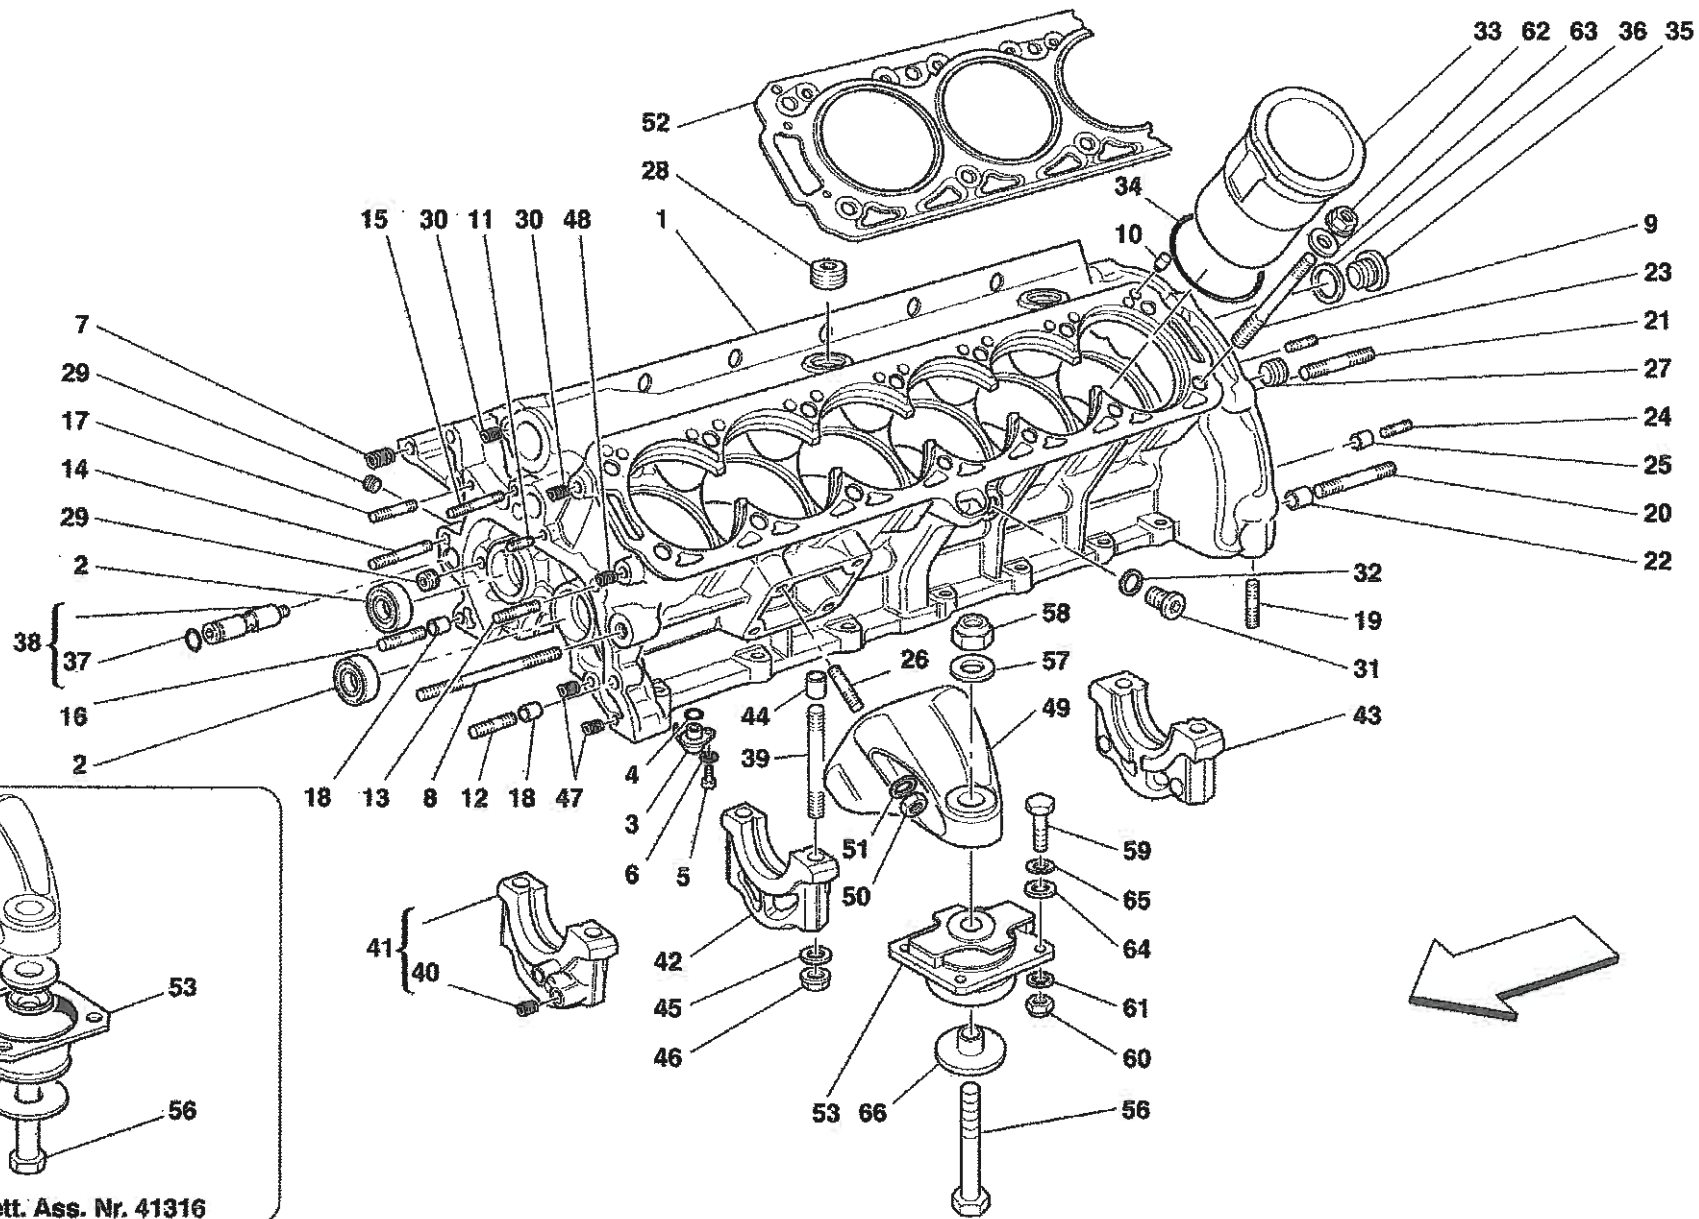

Vale fino alla vett. Ass. Nr. 41316
Valid till car Ass. Nr. 41316