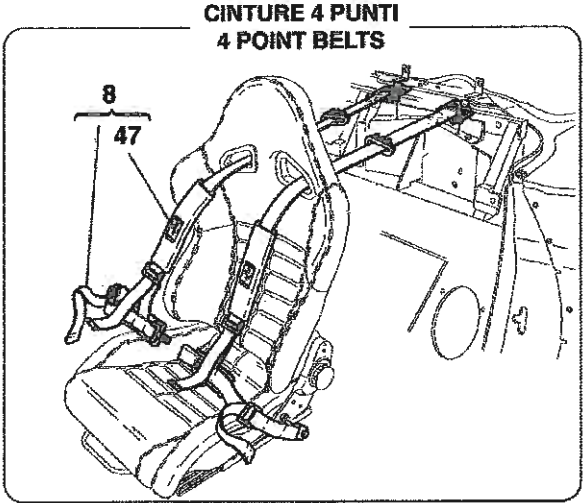

550 Maranello - 114 - ROOF PANEL UPHOLSTERY AND ACCESSORIES

550 Maranello - 116 - ENGINE BONNET

Vale fino alla vett. Ass. Nr. 42805
Valid till car Ass. Nr. 42805

Vale per USA e CDN - Maniglia sicurezza bambini
Valid for USA and CDN - Children safety handle

550 Maranello - 118 - DOORS - FRAMEWORKS AND COVERINGS

550 Maranello - 120 - DOORS - POWER WINDOW AND REARVIEW MIRROR

550 Maranello - 121 - GLASSES AND GASKETS

550 Maranello - 125 - INSTRUMENTS PANEL

550 Maranello - 128 - FRONT AND REAR LIGHTS