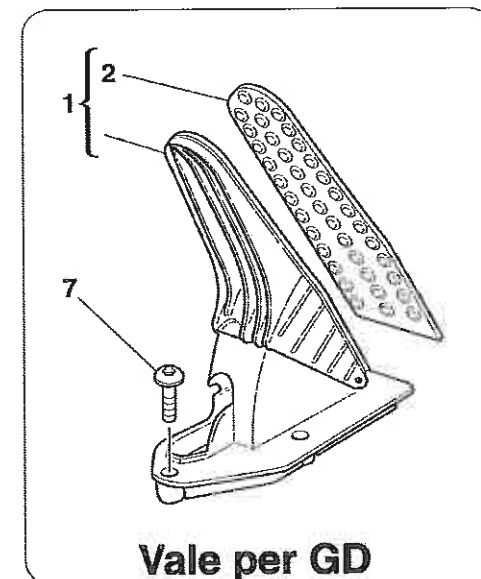

Ricambi > 0035 - ELECTRONIC ACCELERATOR PEDAL

Vale per GD
Valid for GD