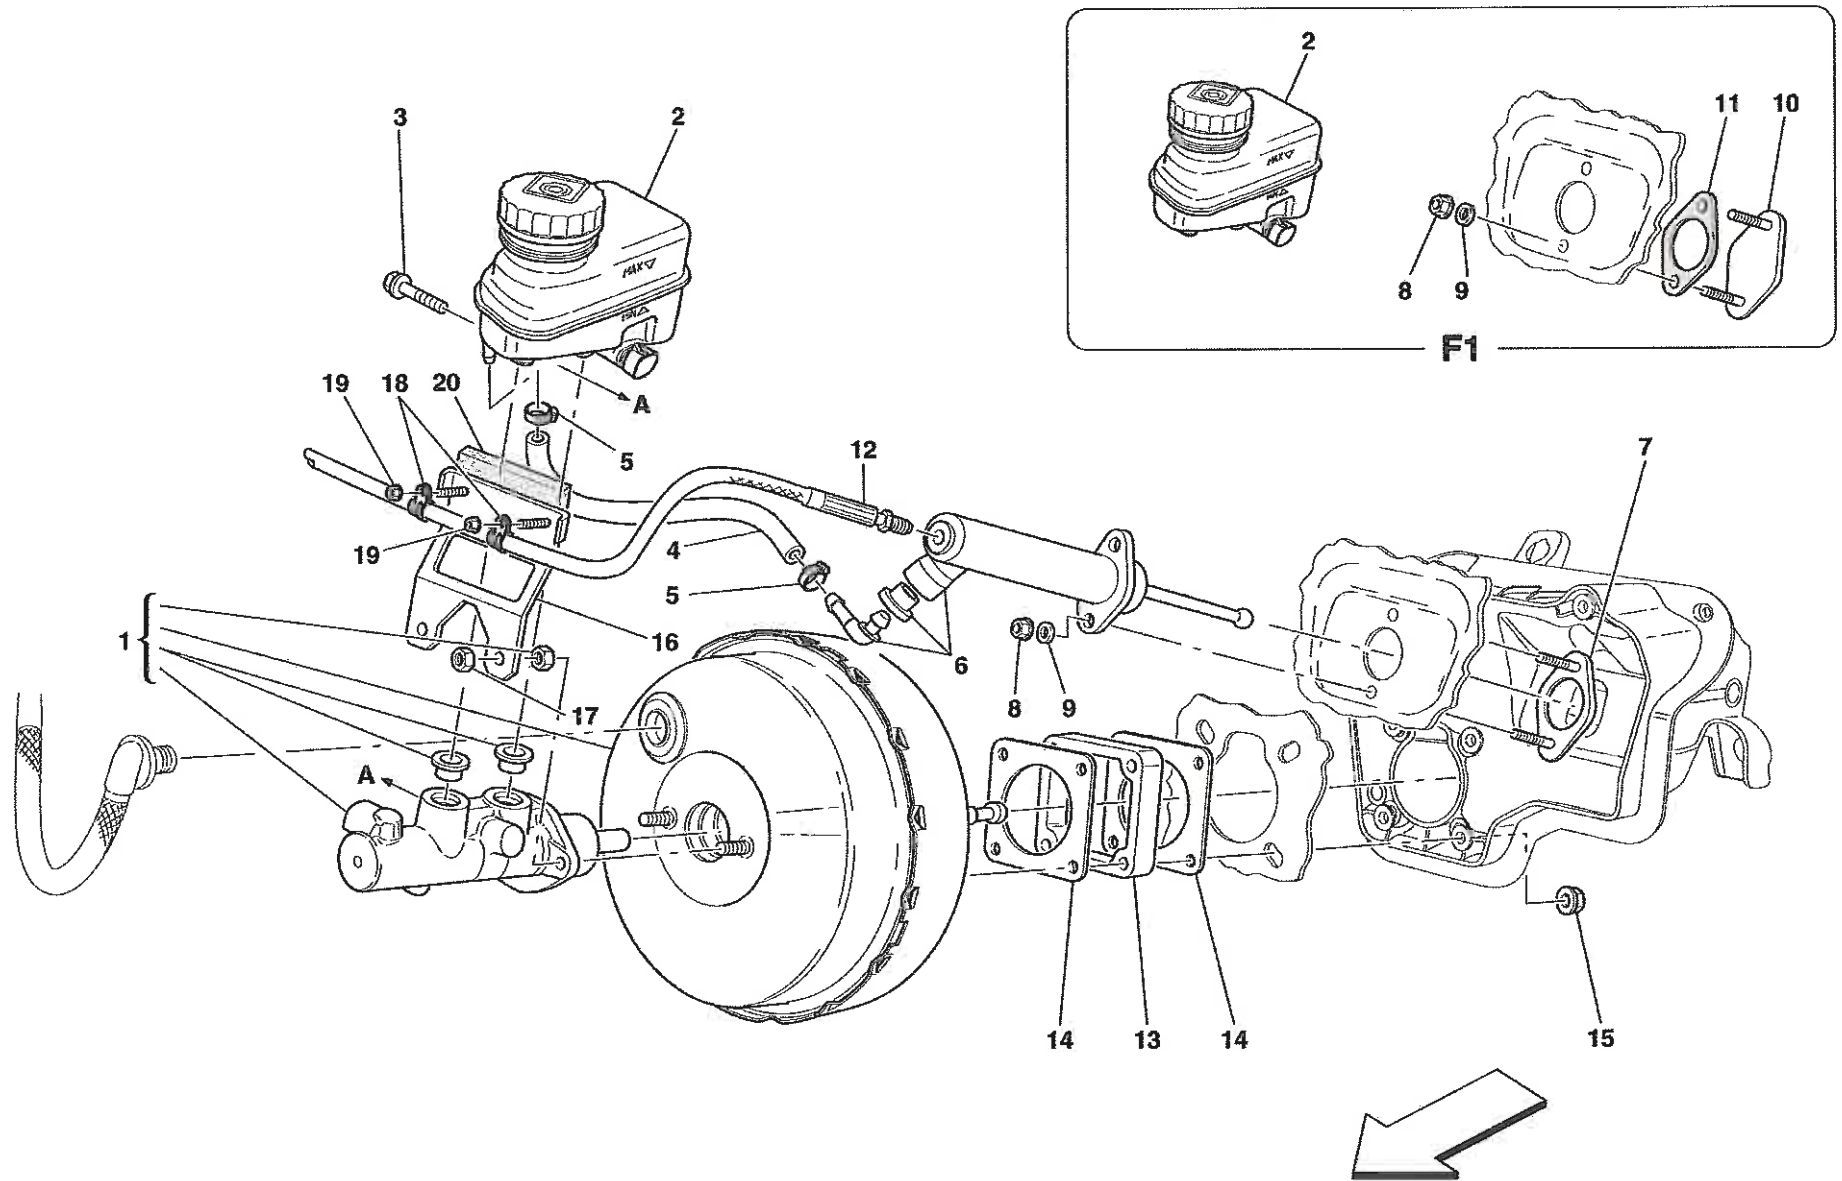

Ricambi > 0034 - BRAKE AND CLUTCH HYDRAULIC SYSTEM