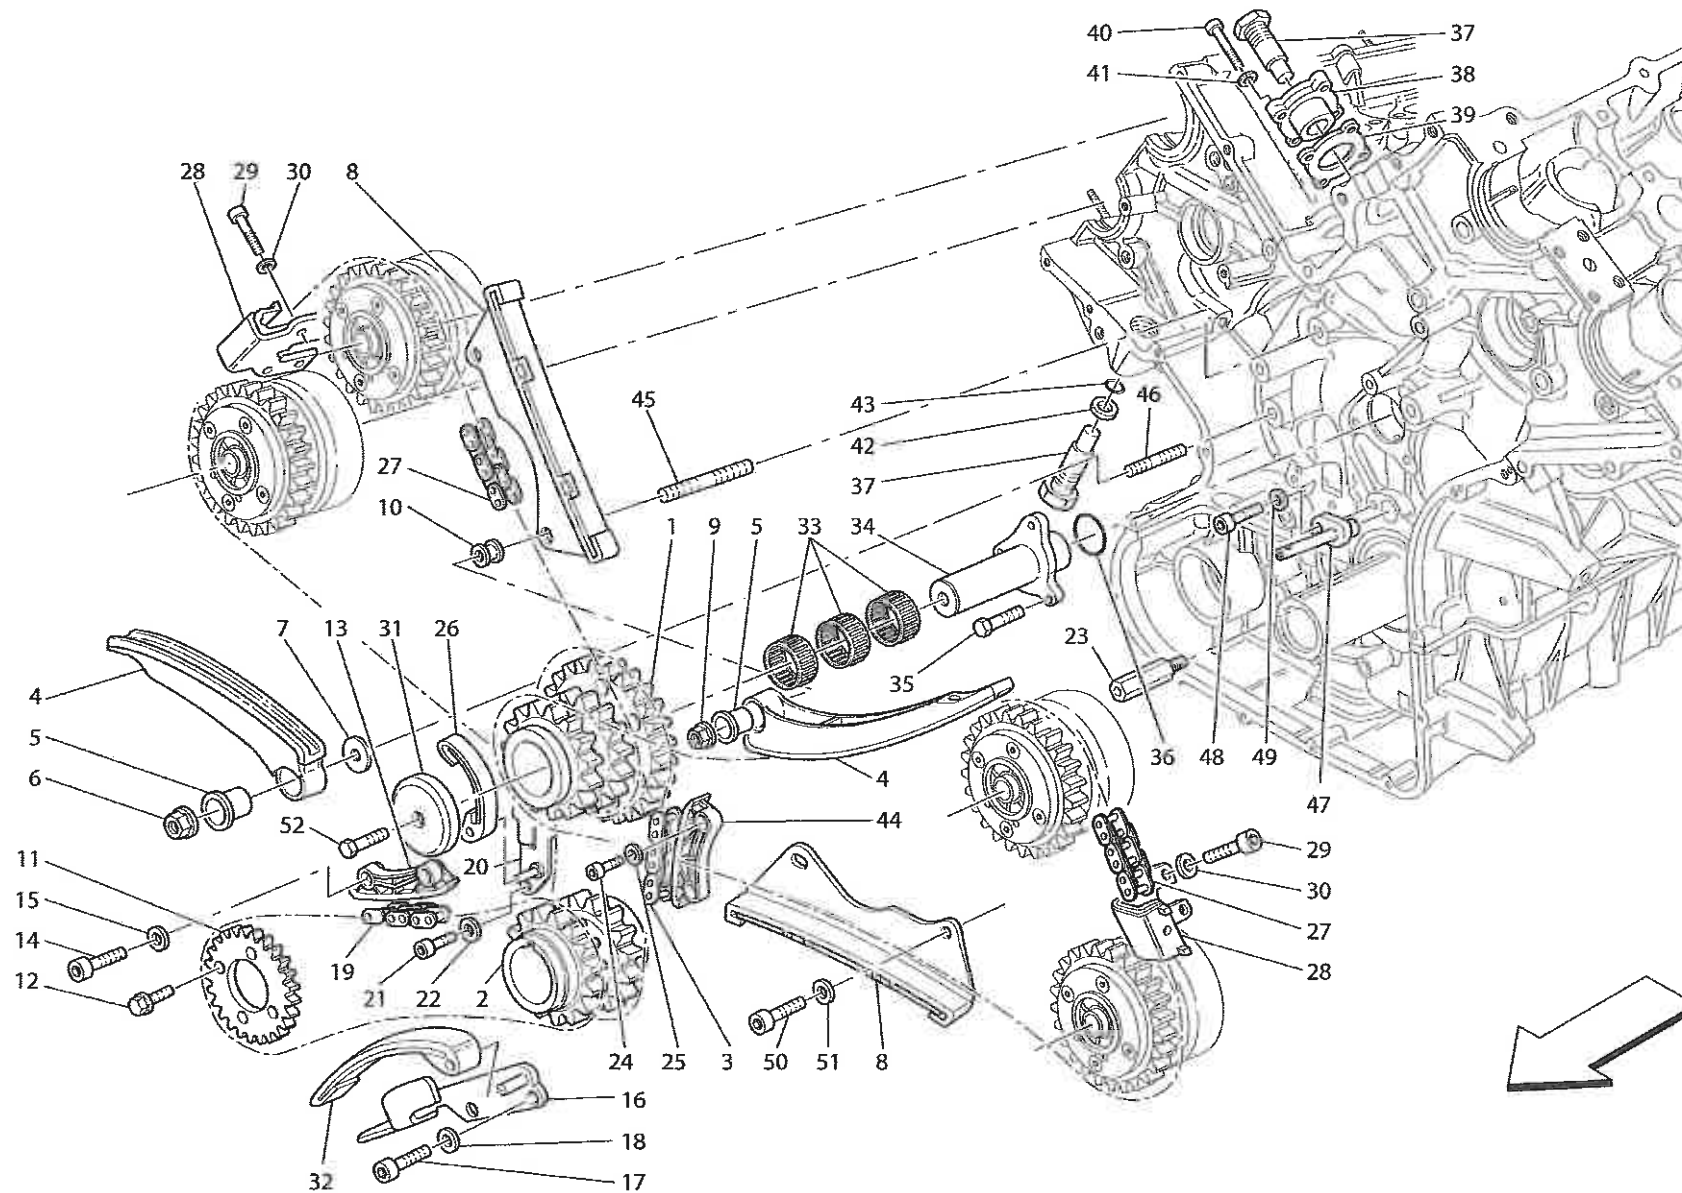

Ricambi > 0006 - TIMING - CONTROLS