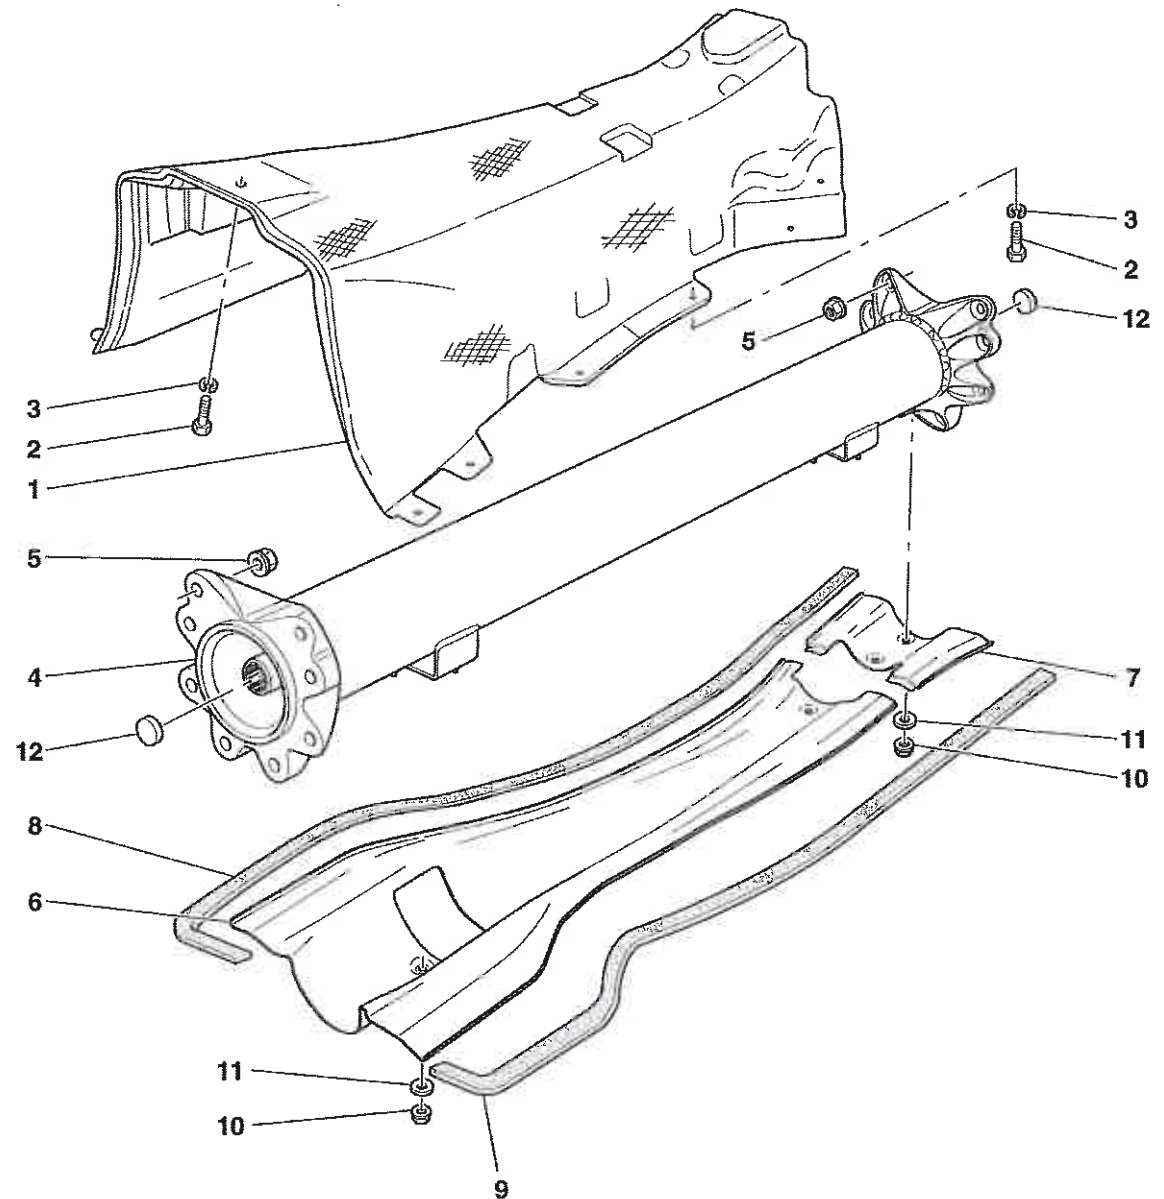

Ricambi > 0028 - LAY SHAFT GEARS

Ricambi > 0029 - INSIDE GEARBOX CONTROLS -Not for F1-

Ricambi > 0030 - INSIDE GEARBOX CONTROLS -Valid for F1-

Ricambi > 0031 - OUTSIDE GEARBOX CONTROLS

Ricambi > 0032 - ENGINE/GEARBOX CONNECTING TUBE AND INSULATION