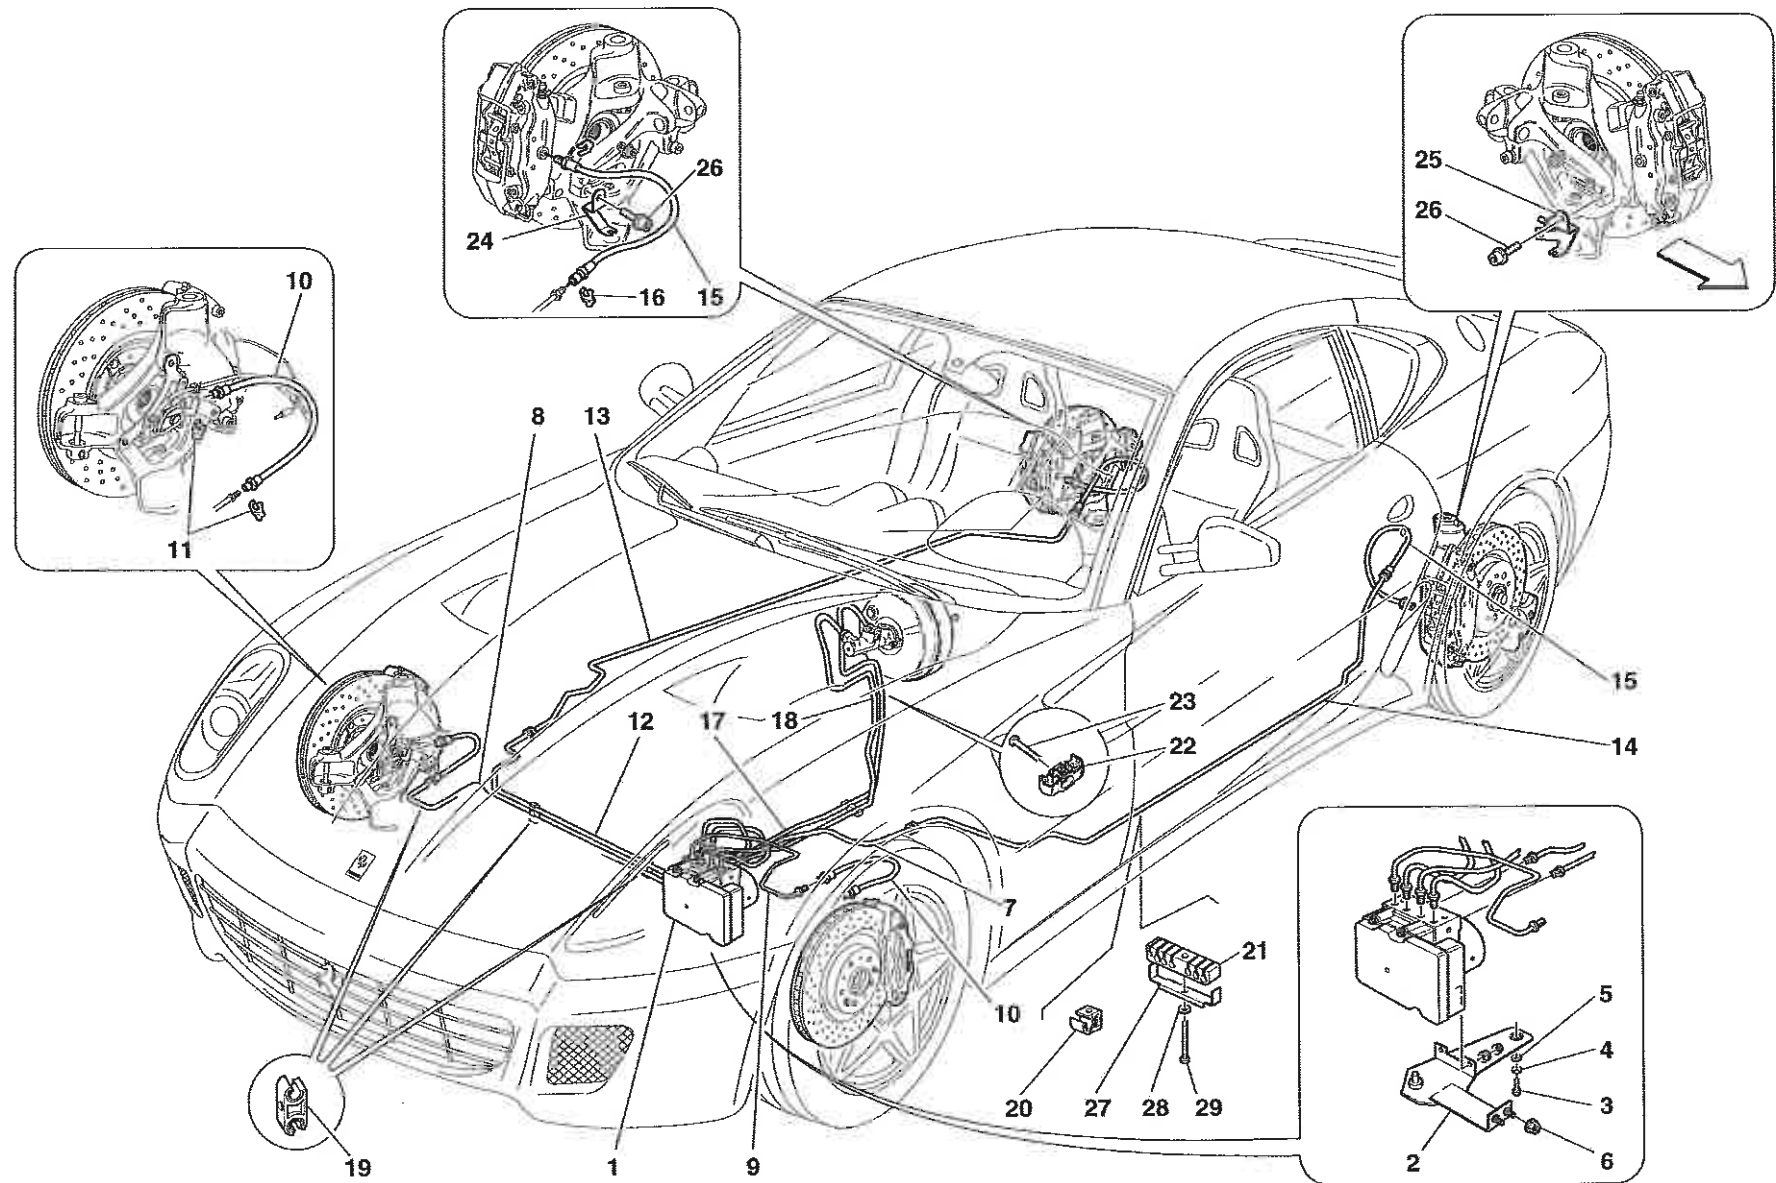

Ricambi > 0039 - BRAKE SYSTEM -Not for GD-