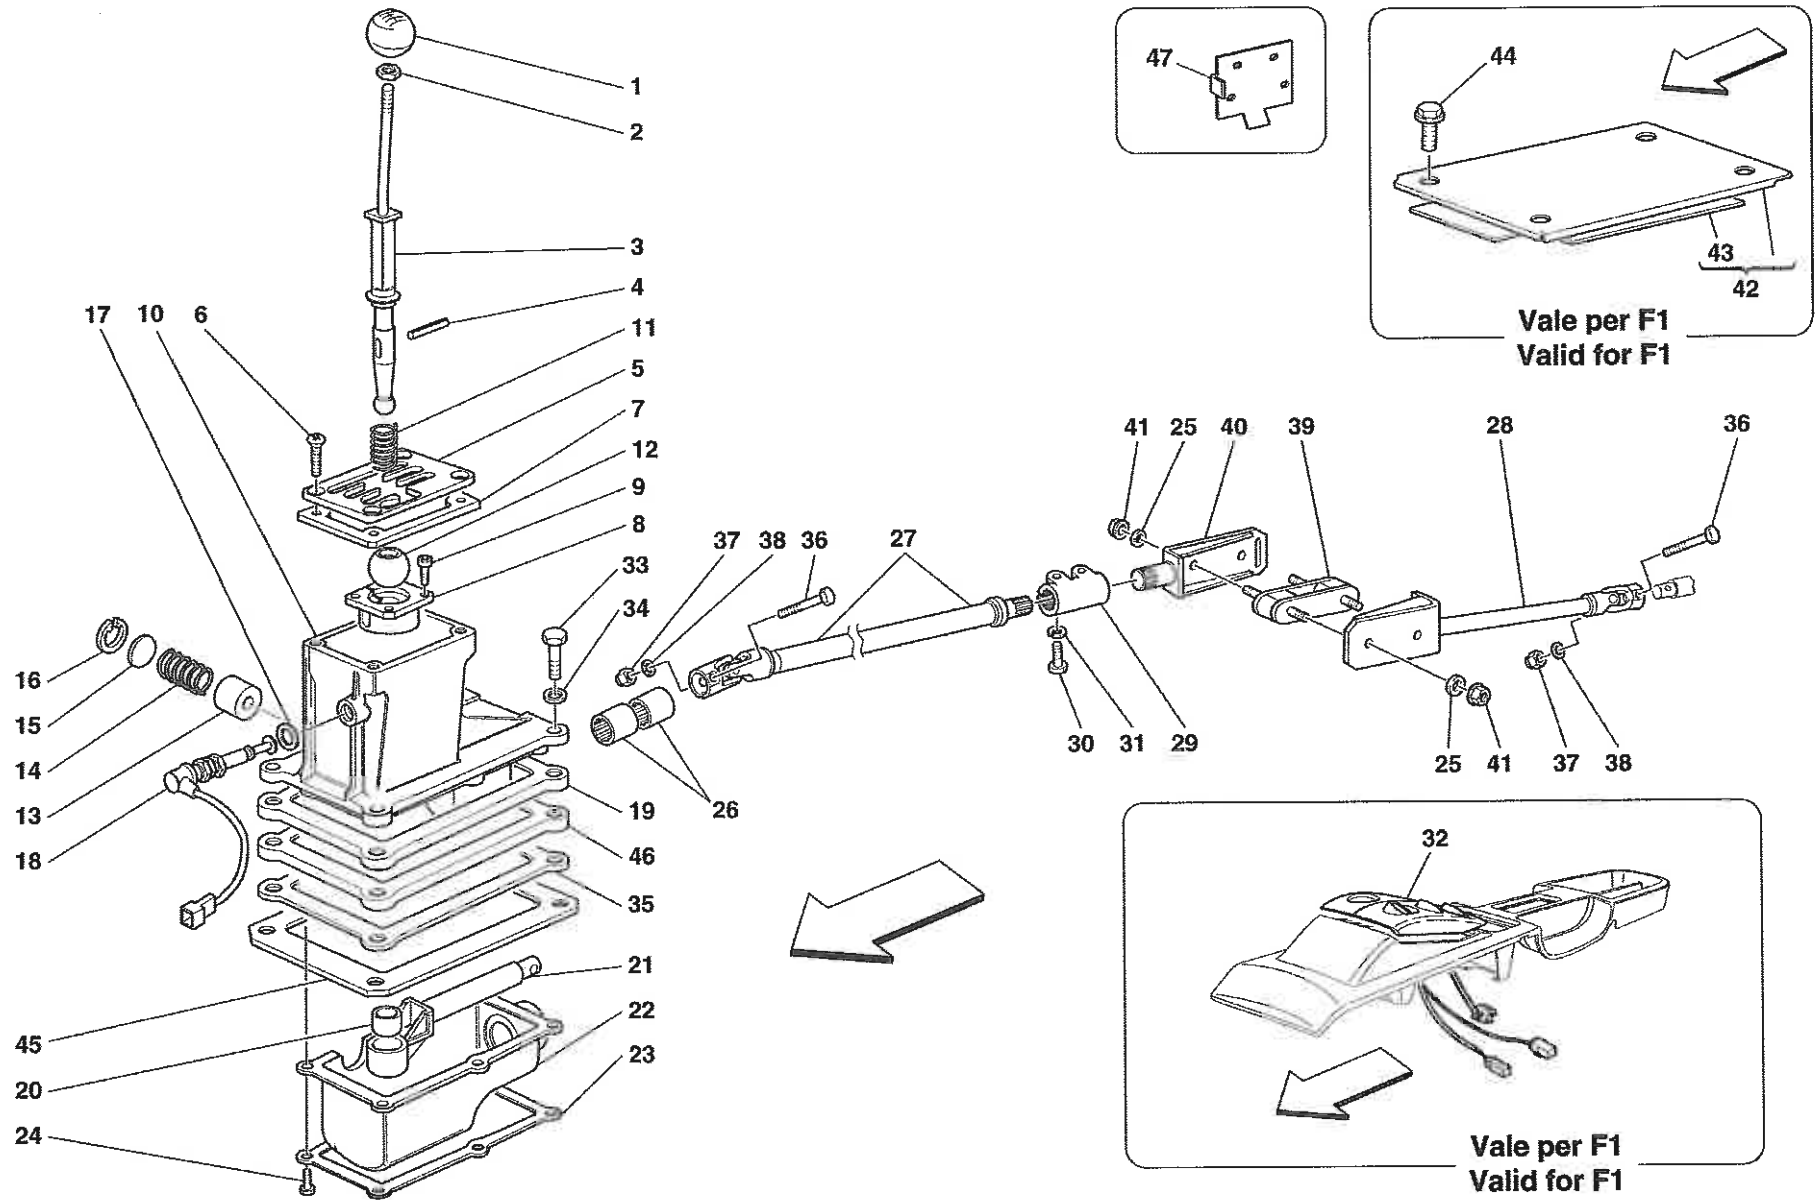

Ricambi > 0028 - LAY SHAFT GEARS

Ricambi > 0029 - INSIDE GEARBOX CONTROLS -Not for F1-

Ricambi > 0030 - INSIDE GEARBOX CONTROLS -Valid for F1-

Ricambi > 0031 - OUTSIDE GEARBOX CONTROLS

Ricambi > 0032 - ENGINE/GEARBOX CONNECTING TUBE AND INSULATION