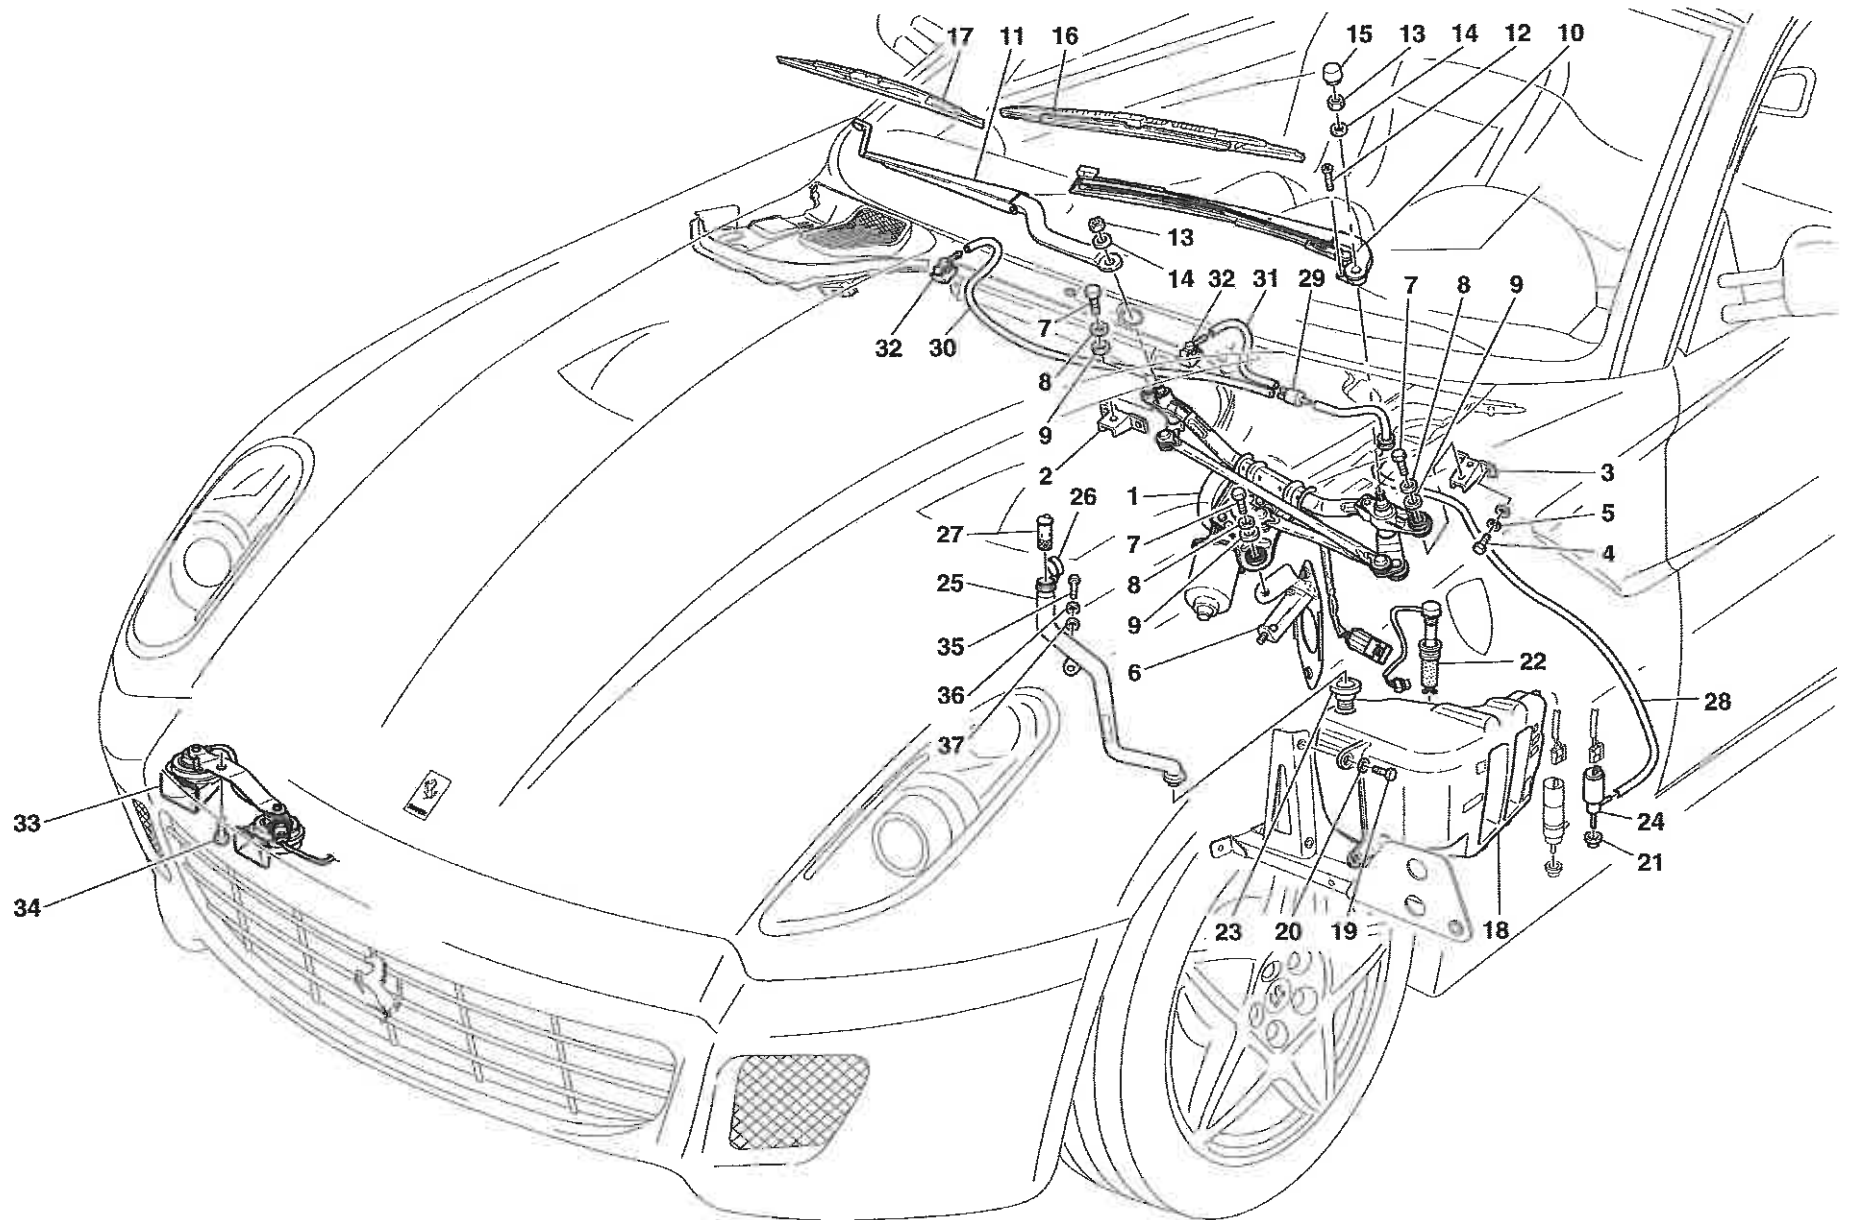

Ricambi > 0139 - WINDSHIELD, GLASS WASHER AND HORNS