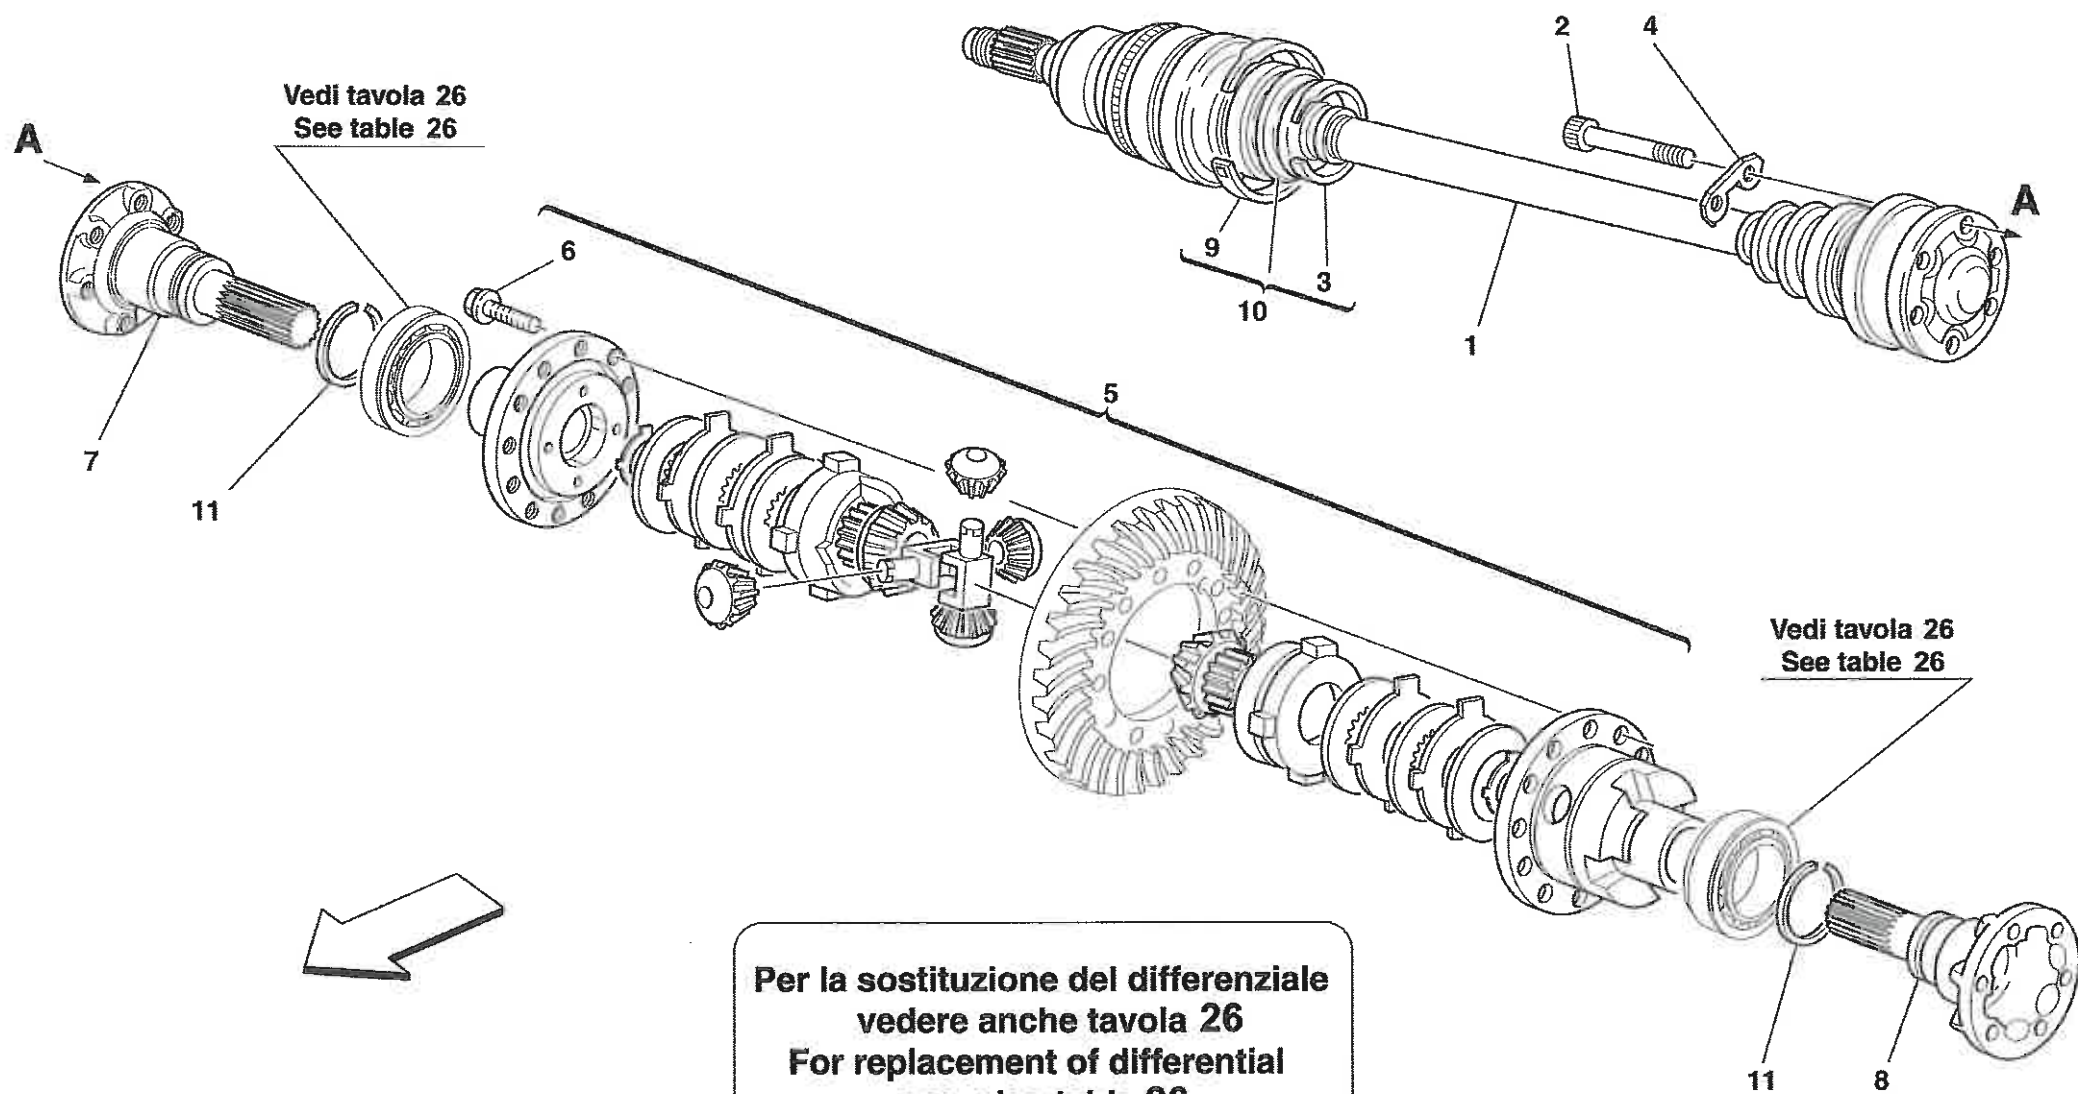

Ricambi > 0033 - DIFFERENTIAL AND AXLE SHAFT