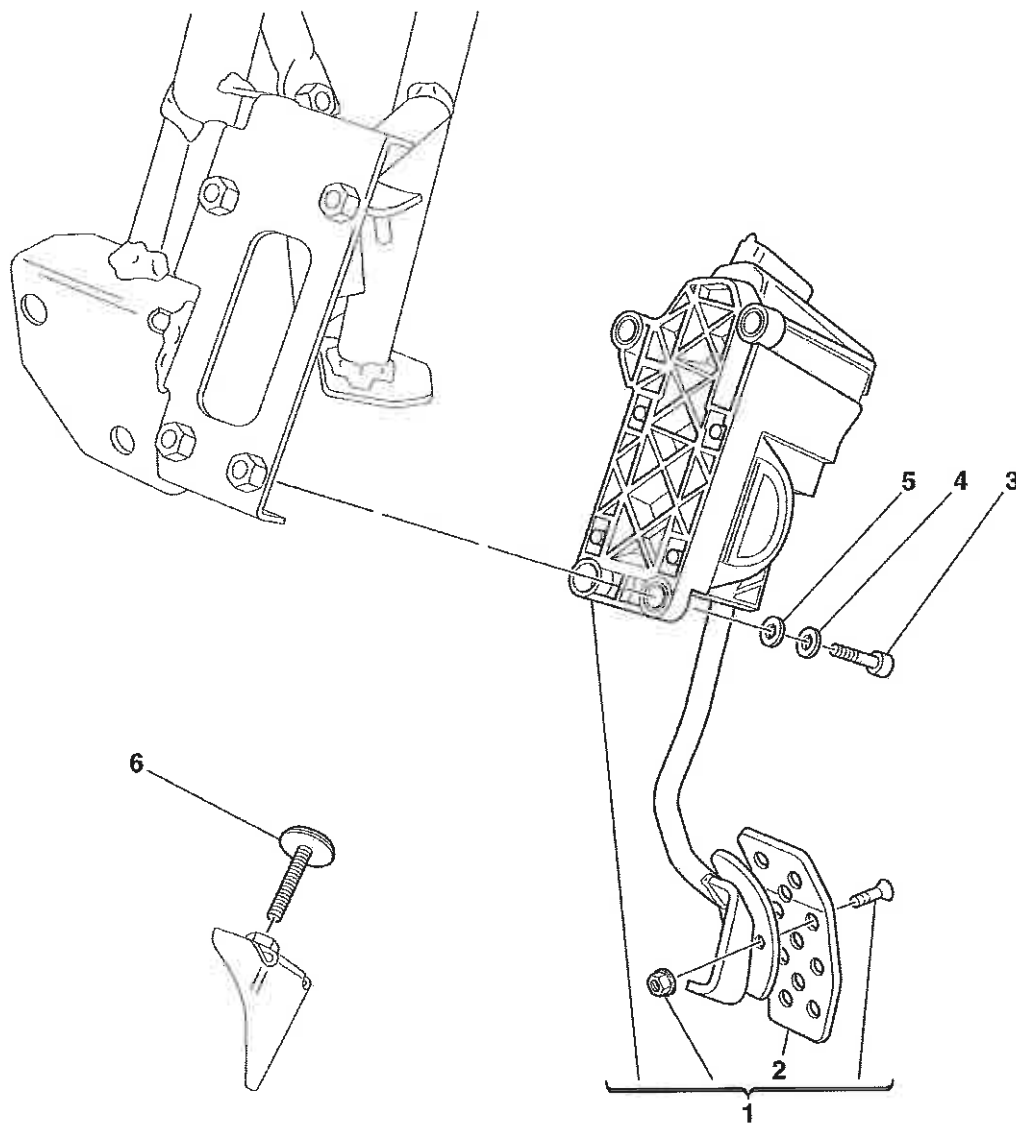

Ricambi > 0035 - ELECTRONIC ACCELERATOR PEDAL

Vale per GD
Valid for GD