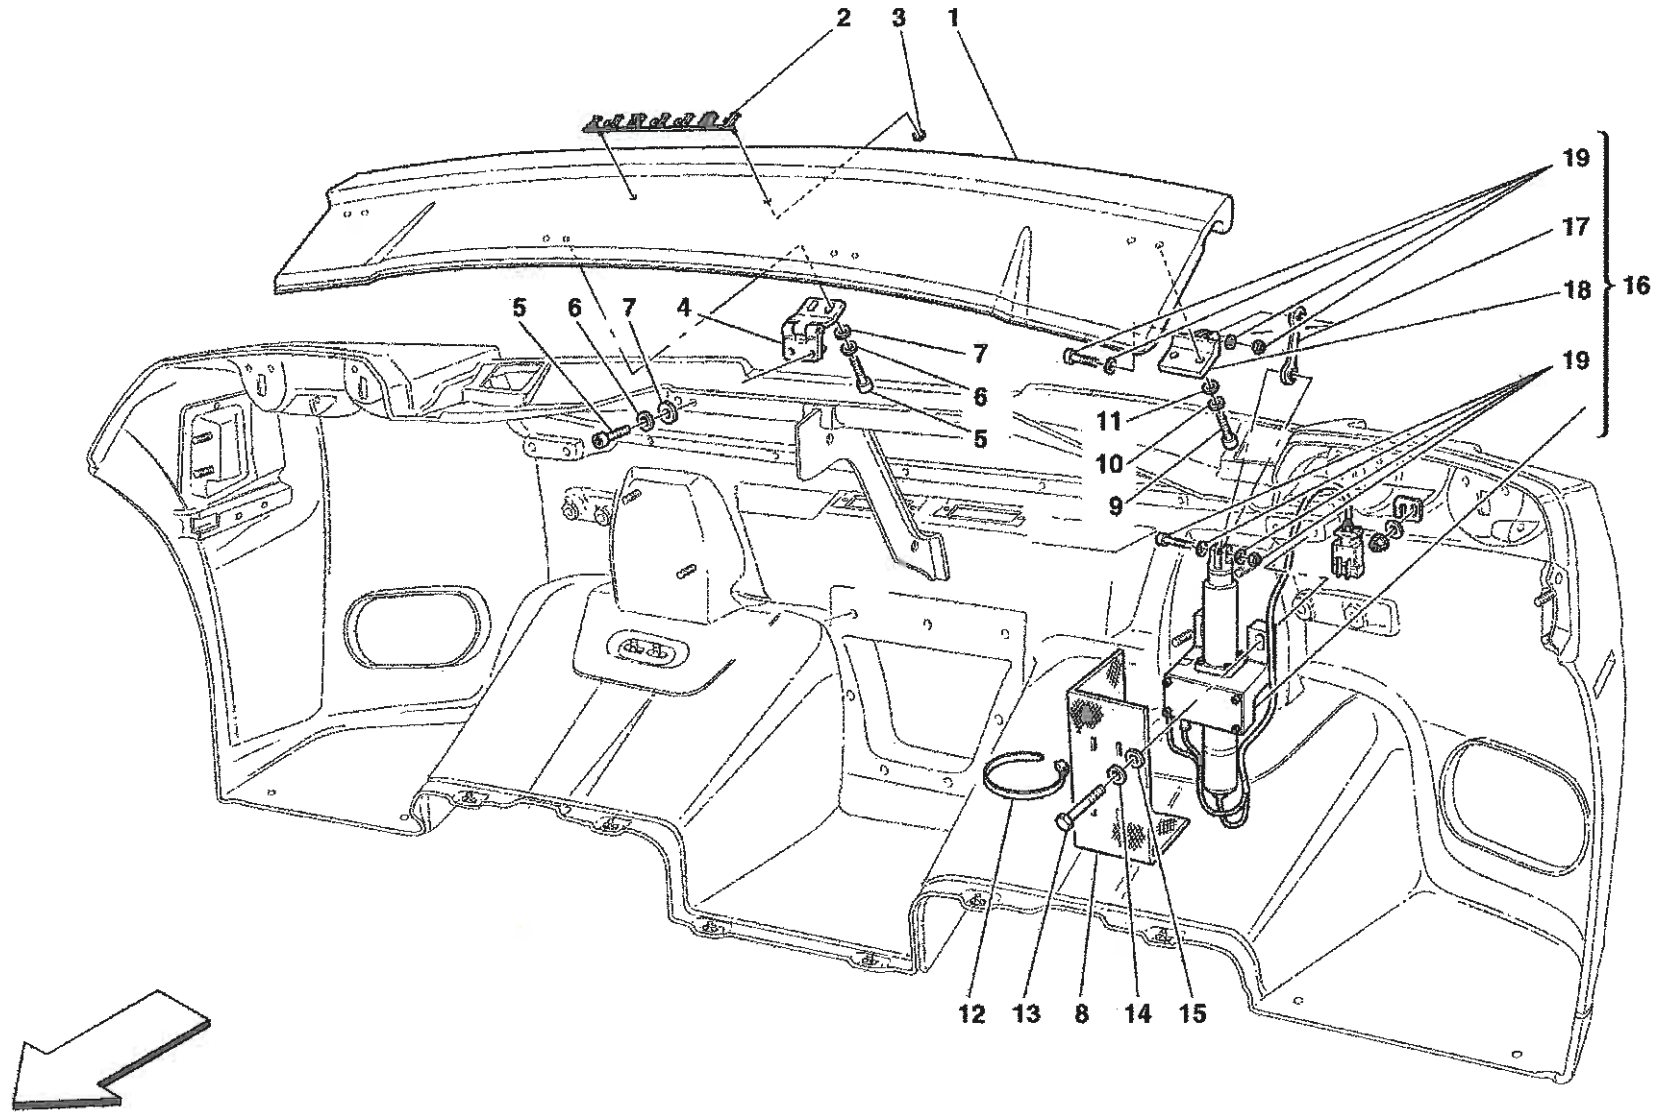

## COACHWORK

- TAV.100 Monocoque Body Frame – Front Frame – Central Frat Floor Pan
- TAV.101 Rear Frame
- TAV.102 Heat Shields and Insulations
- TAV.103 Front – Outer Trims and WheelHouse
- TAV.104 Rear – Outer Trims and WheelHouse
- TAV.105 Front Bumper and Frat Floor Pan
- TAV.106 Rear Bumper and Frat Floor Pan
- TAV.107 Rear Movable Stabilizer
- TAV.108 Front Hood and Opening Device
- TAV.109 Engine Bonnet and Gas Door
- TAV.110 Opening Devices for Engine Engine Bonnet and Gas Door
- TAV.111 Doors – Opening Control, Framework and Coverings
- TAV.112 Doors – Power Window
- TAV.113 Doors – Hinge and Open Control
- TAV.114 Glasses, Gaskets and Rear View Mirrors
- TAV.115 Roof Panel Upholstery and Accessories
- TAV.116 Passengers Compartment Upholstery and Accessories
- TAV.117 Dashboard
- TAV.118 Air Bags
- TAV.119 Dashboard Instruments
- TAV.120 Seat and Safety Belts
- TAV.121 Front and Rear Lights
- TAV.122 Windshield, Glass Washer and Horns
- TAV.123 Electrical System
- TAV.124 Front Electrical Boards and Sensor
- TAV.125 Passengers and Engine Compartments Control Units

Vale fino al cambio Nr.403  
Valid till gearbox Nr.403

Erzo Ferrari - 39 - FRONT BRAKE DISC AND STEERING KNUCKLE

OPTIONAL

OPTIONAL

Enzo Ferrari - 50 - EVAPORATOR UNIT

Enzo Ferrari - 100 - MONOCOQUE BODY FRAME - FRONT FRAME - CENTRAL FLAT FLOOR PAN

Vale per USA e CDN  
Valid for USA and CDN

**CINTURE DI SICUREZZA 4 PUNTI**  
**4 POINT SAFETY BELTS**