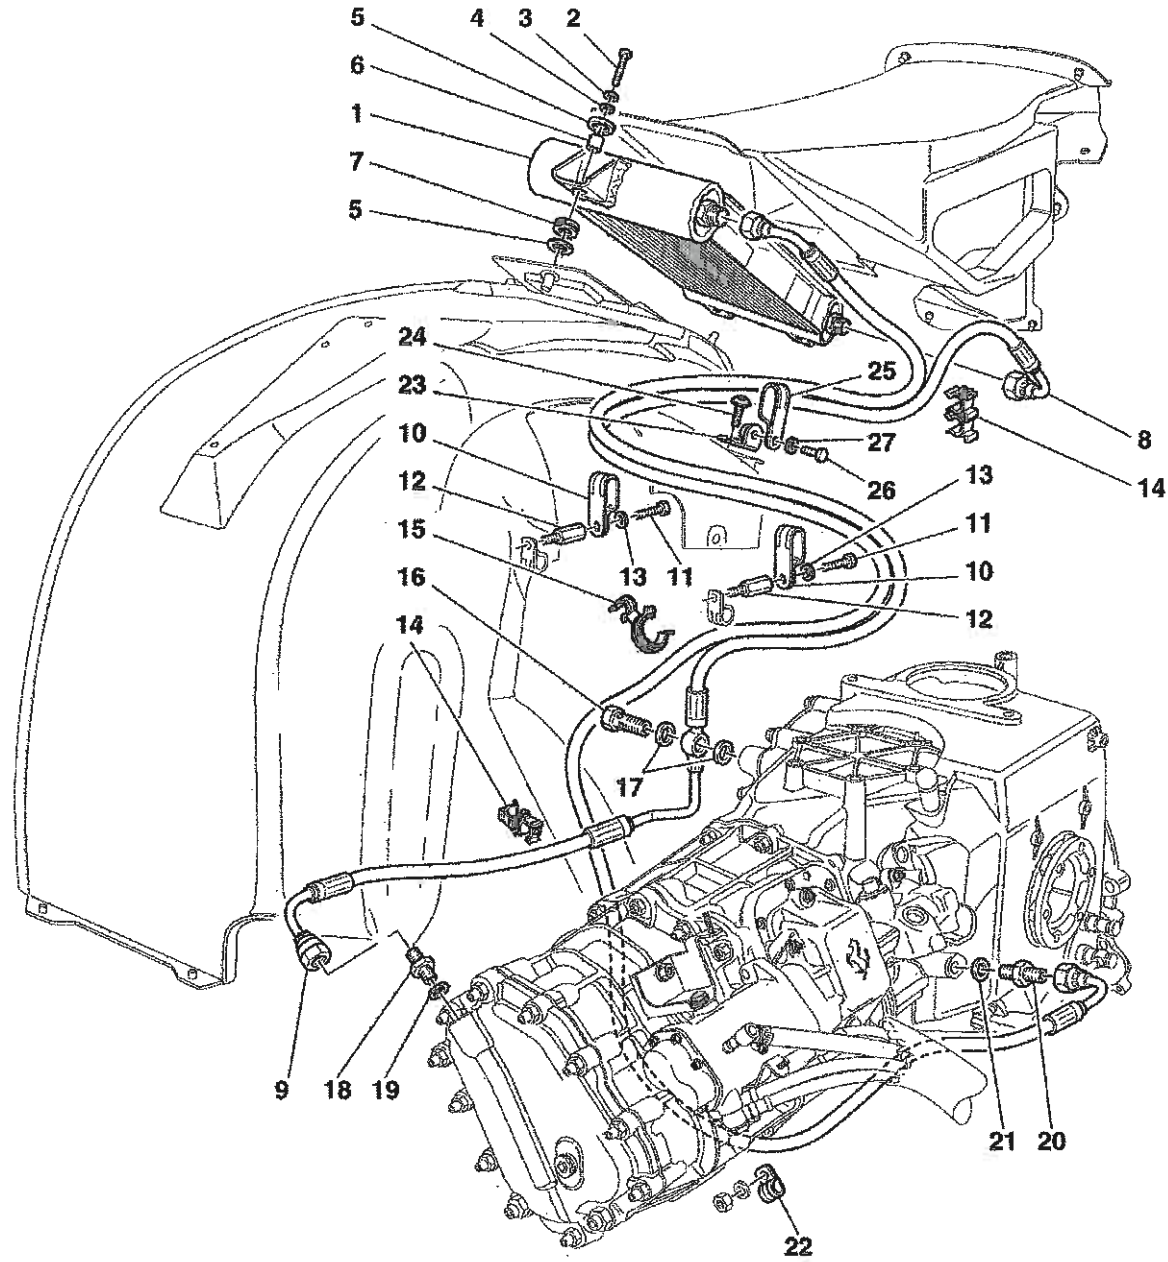

## COACHWORK

- TAV.100 Monocoque Body Frame – Front Frame – Central Frat Floor Pan
- TAV.101 Rear Frame
- TAV.102 Heat Shields and Insulations
- TAV.103 Front – Outer Trims and WheelHouse
- TAV.104 Rear – Outer Trims and WheelHouse
- TAV.105 Front Bumper and Frat Floor Pan
- TAV.106 Rear Bumper and Frat Floor Pan
- TAV.107 Rear Movable Stabilizer
- TAV.108 Front Hood and Opening Device
- TAV.109 Engine Bonnet and Gas Door
- TAV.110 Opening Devices for Engine Engine Bonnet and Gas Door
- TAV.111 Doors – Opening Control, Framework and Coverings
- TAV.112 Doors – Power Window
- TAV.113 Doors – Hinge and Open Control
- TAV.114 Glasses, Gaskets and Rear View Mirrors
- TAV.115 Roof Panel Upholstery and Accessories
- TAV.116 Passengers Compartment Upholstery and Accessories
- TAV.117 Dashboard
- TAV.118 Air Bags
- TAV.119 Dashboard Instruments
- TAV.120 Seat and Safety Belts
- TAV.121 Front and Rear Lights
- TAV.122 Windshield, Glass Washer and Horns
- TAV.123 Electrical System
- TAV.124 Front Electrical Boards and Sensor
- TAV.125 Passengers and Engine Compartments Control Units

Vale fino al cambio Nr.403  
Valid till gearbox Nr.403

Erzo Ferrari - 39 - FRONT BRAKE DISC AND STEERING KNUCKLE

OPTIONAL

OPTIONAL

Enzo Ferrari - 50 - EVAPORATOR UNIT

Enzo Ferrari - 100 - MONOCOQUE BODY FRAME - FRONT FRAME - CENTRAL FLAT FLOOR PAN