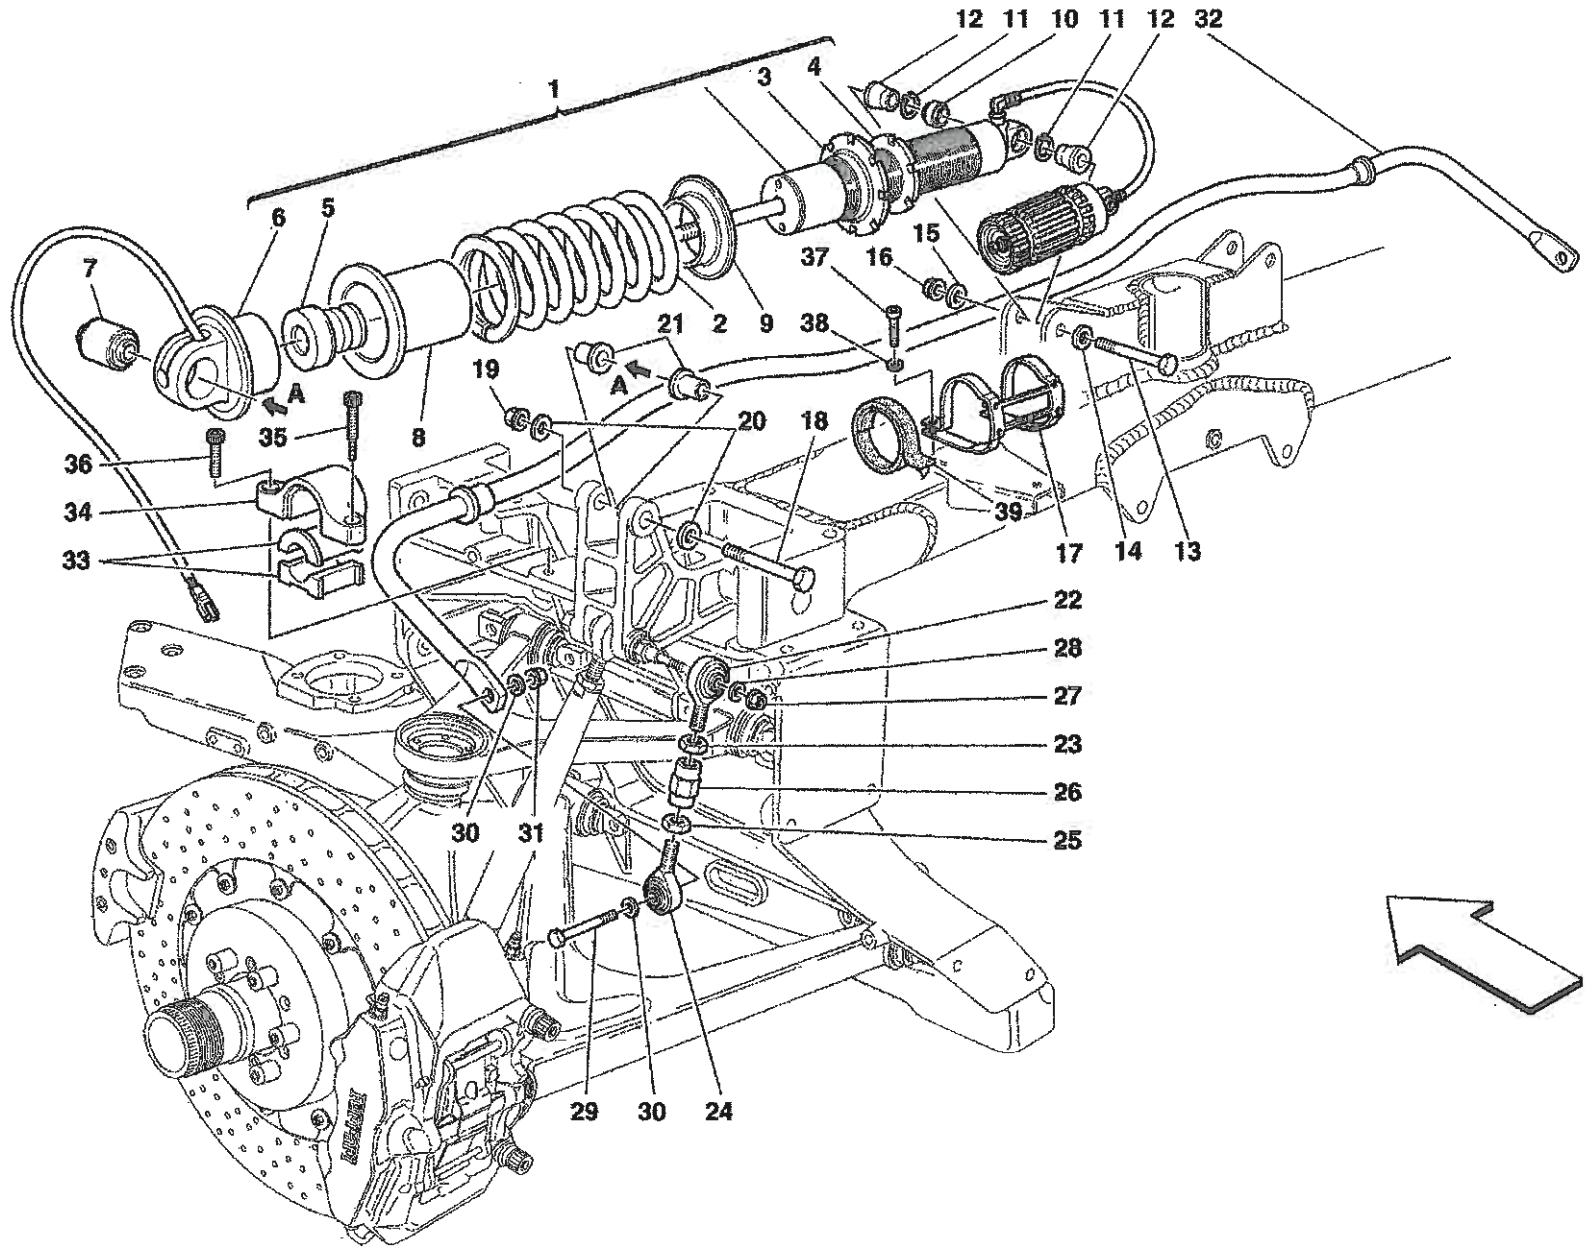

## COACHWORK

- TAV.100 Monocoque Body Frame – Front Frame – Central Frat Floor Pan
- TAV.101 Rear Frame
- TAV.102 Heat Shields and Insulations
- TAV.103 Front – Outer Trims and WheelHouse
- TAV.104 Rear – Outer Trims and WheelHouse
- TAV.105 Front Bumper and Frat Floor Pan
- TAV.106 Rear Bumper and Frat Floor Pan
- TAV.107 Rear Movable Stabilizer
- TAV.108 Front Hood and Opening Device
- TAV.109 Engine Bonnet and Gas Door
- TAV.110 Opening Devices for Engine Engine Bonnet and Gas Door
- TAV.111 Doors – Opening Control, Framework and Coverings
- TAV.112 Doors – Power Window
- TAV.113 Doors – Hinge and Open Control
- TAV.114 Glasses, Gaskets and Rear View Mirrors
- TAV.115 Roof Panel Upholstery and Accessories
- TAV.116 Passengers Compartment Upholstery and Accessories
- TAV.117 Dashboard
- TAV.118 Air Bags
- TAV.119 Dashboard Instruments
- TAV.120 Seat and Safety Belts
- TAV.121 Front and Rear Lights
- TAV.122 Windshield, Glass Washer and Horns
- TAV.123 Electrical System
- TAV.124 Front Electrical Boards and Sensor
- TAV.125 Passengers and Engine Compartments Control Units

Vale fino al cambio Nr.403  
Valid till gearbox Nr.403

Erzo Ferrari - 39 - FRONT BRAKE DISC AND STEERING KNUCKLE

OPTIONAL

OPTIONAL

Enzo Ferrari - 50 - EVAPORATOR UNIT

Enzo Ferrari - 100 - MONOCOQUE BODY FRAME - FRONT FRAME - CENTRAL FLAT FLOOR PAN

Vale per USA e CDN  
Valid for USA and CDN

**CINTURE DI SICUREZZA 4 PUNTI**  
**4 POINT SAFETY BELTS**