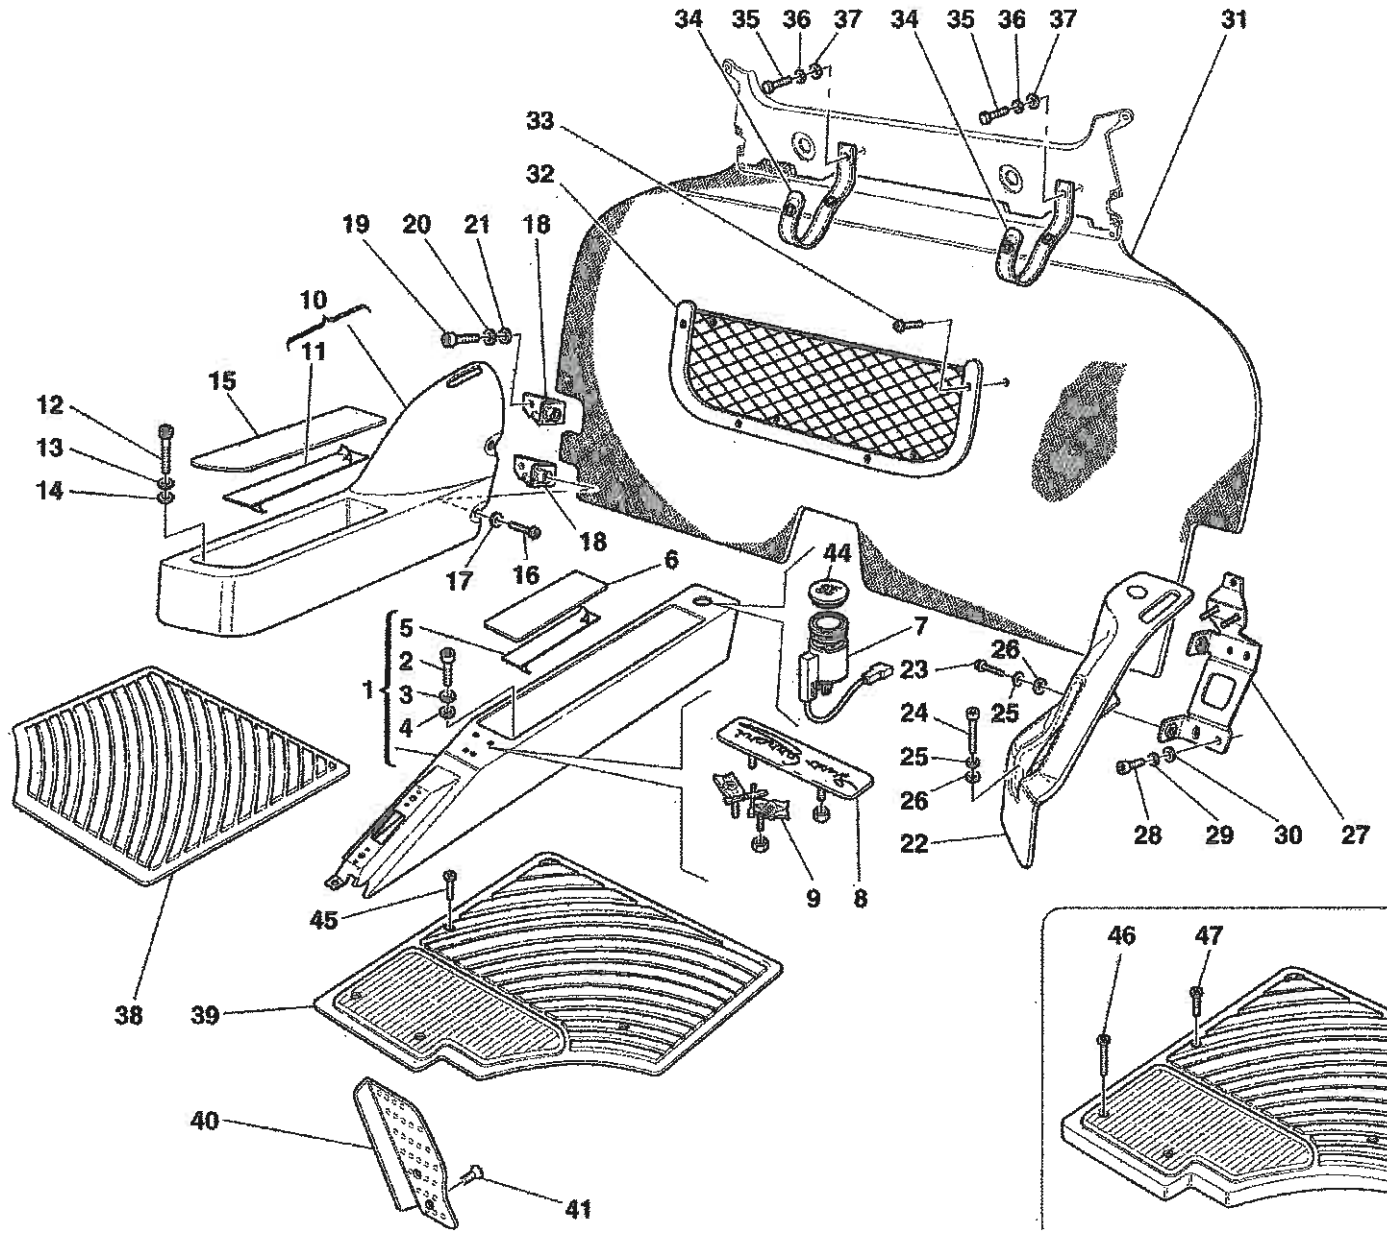

## COACHWORK

- TAV.100 Monocoque Body Frame – Front Frame – Central Frat Floor Pan
- TAV.101 Rear Frame
- TAV.102 Heat Shields and Insulations
- TAV.103 Front – Outer Trims and WheelHouse
- TAV.104 Rear – Outer Trims and WheelHouse
- TAV.105 Front Bumper and Frat Floor Pan
- TAV.106 Rear Bumper and Frat Floor Pan
- TAV.107 Rear Movable Stabilizer
- TAV.108 Front Hood and Opening Device
- TAV.109 Engine Bonnet and Gas Door
- TAV.110 Opening Devices for Engine Engine Bonnet and Gas Door
- TAV.111 Doors – Opening Control, Framework and Coverings
- TAV.112 Doors – Power Window
- TAV.113 Doors – Hinge and Open Control
- TAV.114 Glasses, Gaskets and Rear View Mirrors
- TAV.115 Roof Panel Upholstery and Accessories
- TAV.116 Passengers Compartment Upholstery and Accessories
- TAV.117 Dashboard
- TAV.118 Air Bags
- TAV.119 Dashboard Instruments
- TAV.120 Seat and Safety Belts
- TAV.121 Front and Rear Lights
- TAV.122 Windshield, Glass Washer and Horns
- TAV.123 Electrical System
- TAV.124 Front Electrical Boards and Sensor
- TAV.125 Passengers and Engine Compartments Control Units

Vale fino al cambio Nr.403  
Valid till gearbox Nr.403

Erzo Ferrari - 39 - FRONT BRAKE DISC AND STEERING KNUCKLE

OPTIONAL

OPTIONAL

Enzo Ferrari - 50 - EVAPORATOR UNIT

Enzo Ferrari - 100 - MONOCOQUE BODY FRAME - FRONT FRAME - CENTRAL FLAT FLOOR PAN

Vale per USA e CDN  
Valid for USA and CDN

**CINTURE DI SICUREZZA 4 PUNTI**  
**4 POINT SAFETY BELTS**