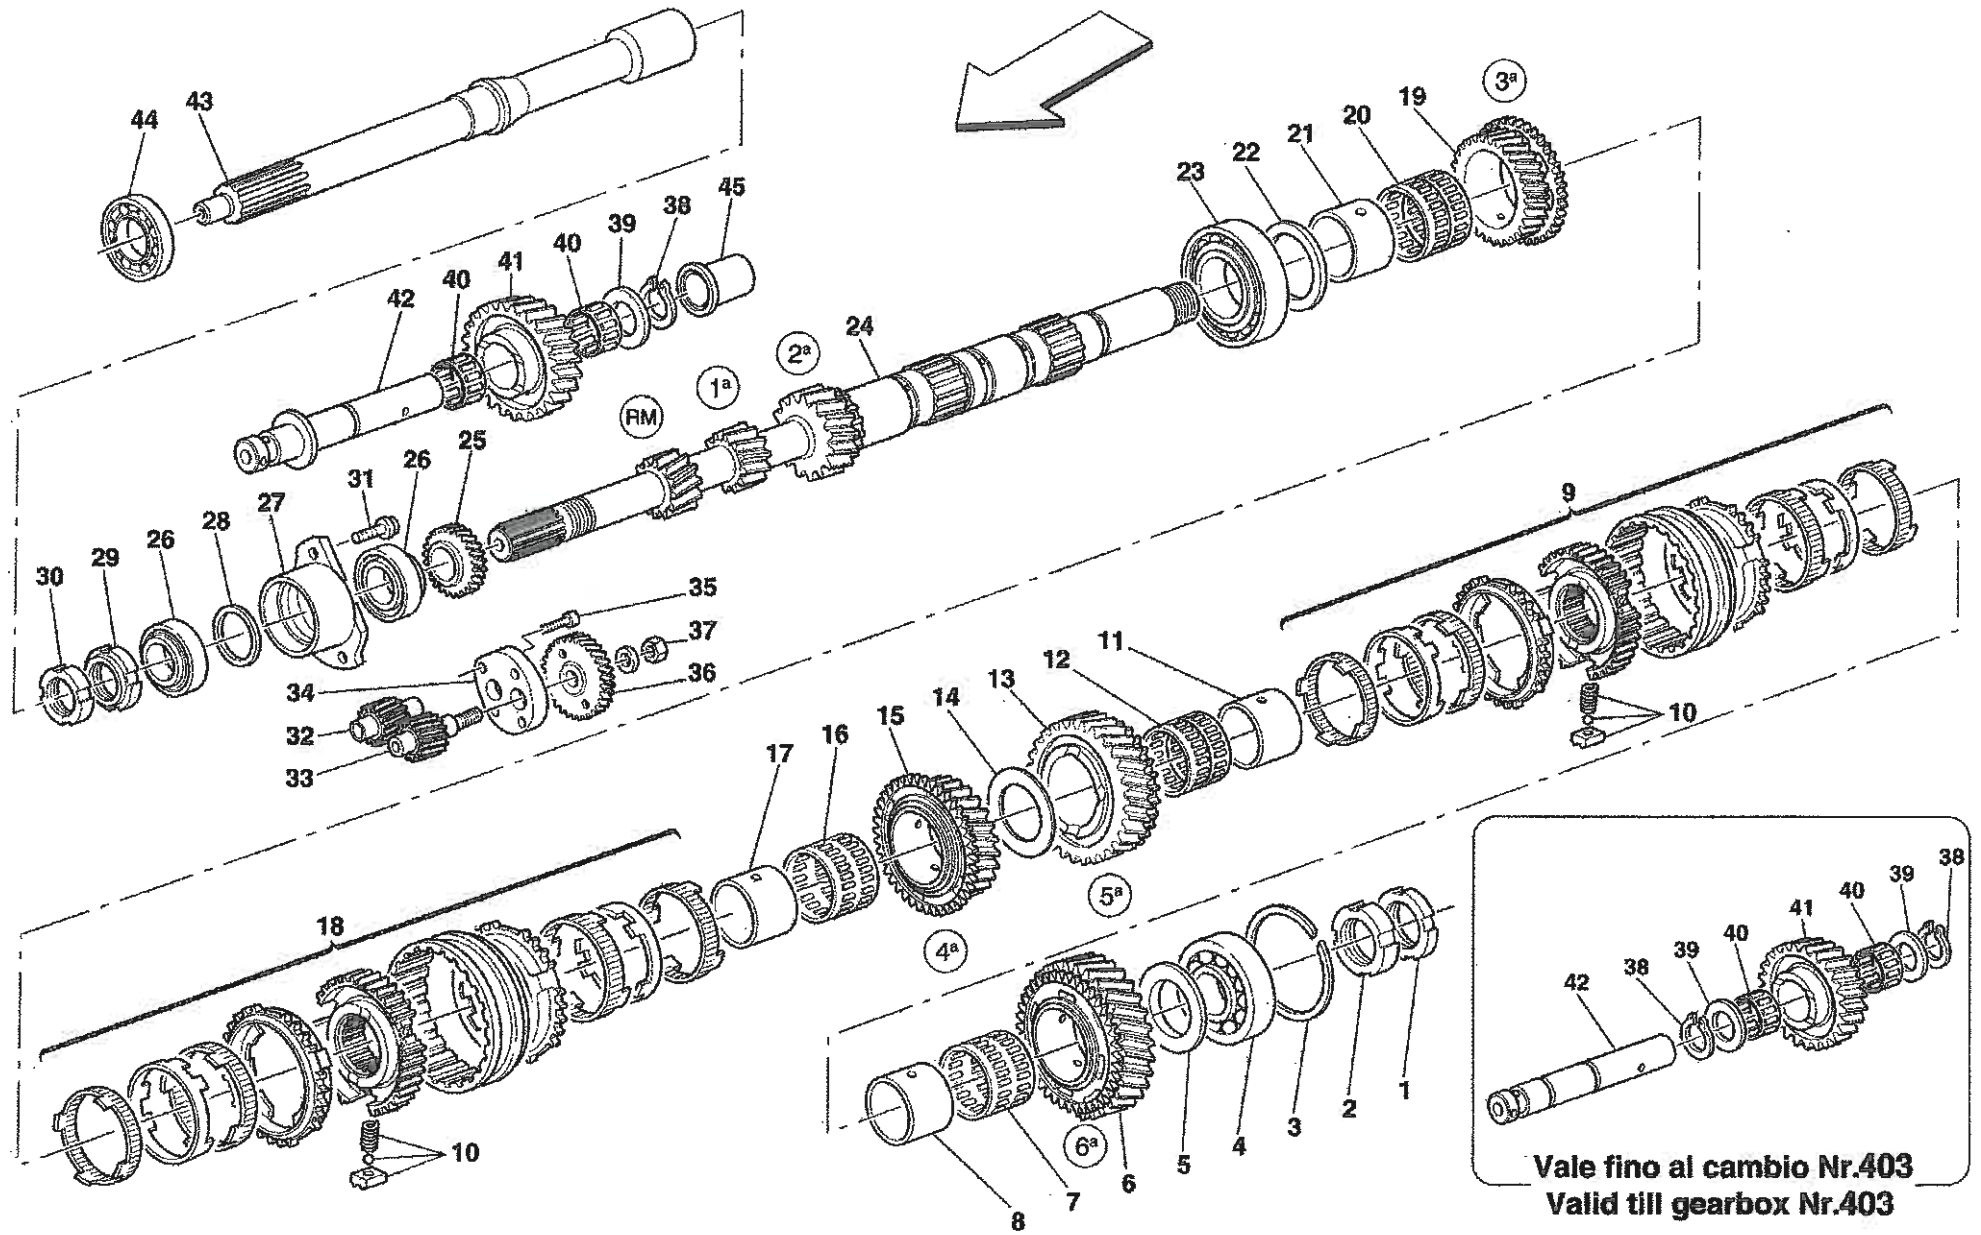

## COACHWORK

- TAV.100 Monocoque Body Frame – Front Frame – Central Frat Floor Pan
- TAV.101 Rear Frame
- TAV.102 Heat Shields and Insulations
- TAV.103 Front – Outer Trims and WheelHouse
- TAV.104 Rear – Outer Trims and WheelHouse
- TAV.105 Front Bumper and Frat Floor Pan
- TAV.106 Rear Bumper and Frat Floor Pan
- TAV.107 Rear Movable Stabilizer
- TAV.108 Front Hood and Opening Device
- TAV.109 Engine Bonnet and Gas Door
- TAV.110 Opening Devices for Engine Engine Bonnet and Gas Door
- TAV.111 Doors – Opening Control, Framework and Coverings
- TAV.112 Doors – Power Window
- TAV.113 Doors – Hinge and Open Control
- TAV.114 Glasses, Gaskets and Rear View Mirrors
- TAV.115 Roof Panel Upholstery and Accessories
- TAV.116 Passengers Compartment Upholstery and Accessories
- TAV.117 Dashboard
- TAV.118 Air Bags
- TAV.119 Dashboard Instruments
- TAV.120 Seat and Safety Belts
- TAV.121 Front and Rear Lights
- TAV.122 Windshield, Glass Washer and Horns
- TAV.123 Electrical System
- TAV.124 Front Electrical Boards and Sensor
- TAV.125 Passengers and Engine Compartments Control Units

Vale fino al cambio Nr.403  
Valid till gearbox Nr.403

Erzo Ferrari - 39 - FRONT BRAKE DISC AND STEERING KNUCKLE

OPTIONAL

OPTIONAL

Enzo Ferrari - 50 - EVAPORATOR UNIT

Enzo Ferrari - 100 - MONOCOQUE BODY FRAME - FRONT FRAME - CENTRAL FLAT FLOOR PAN