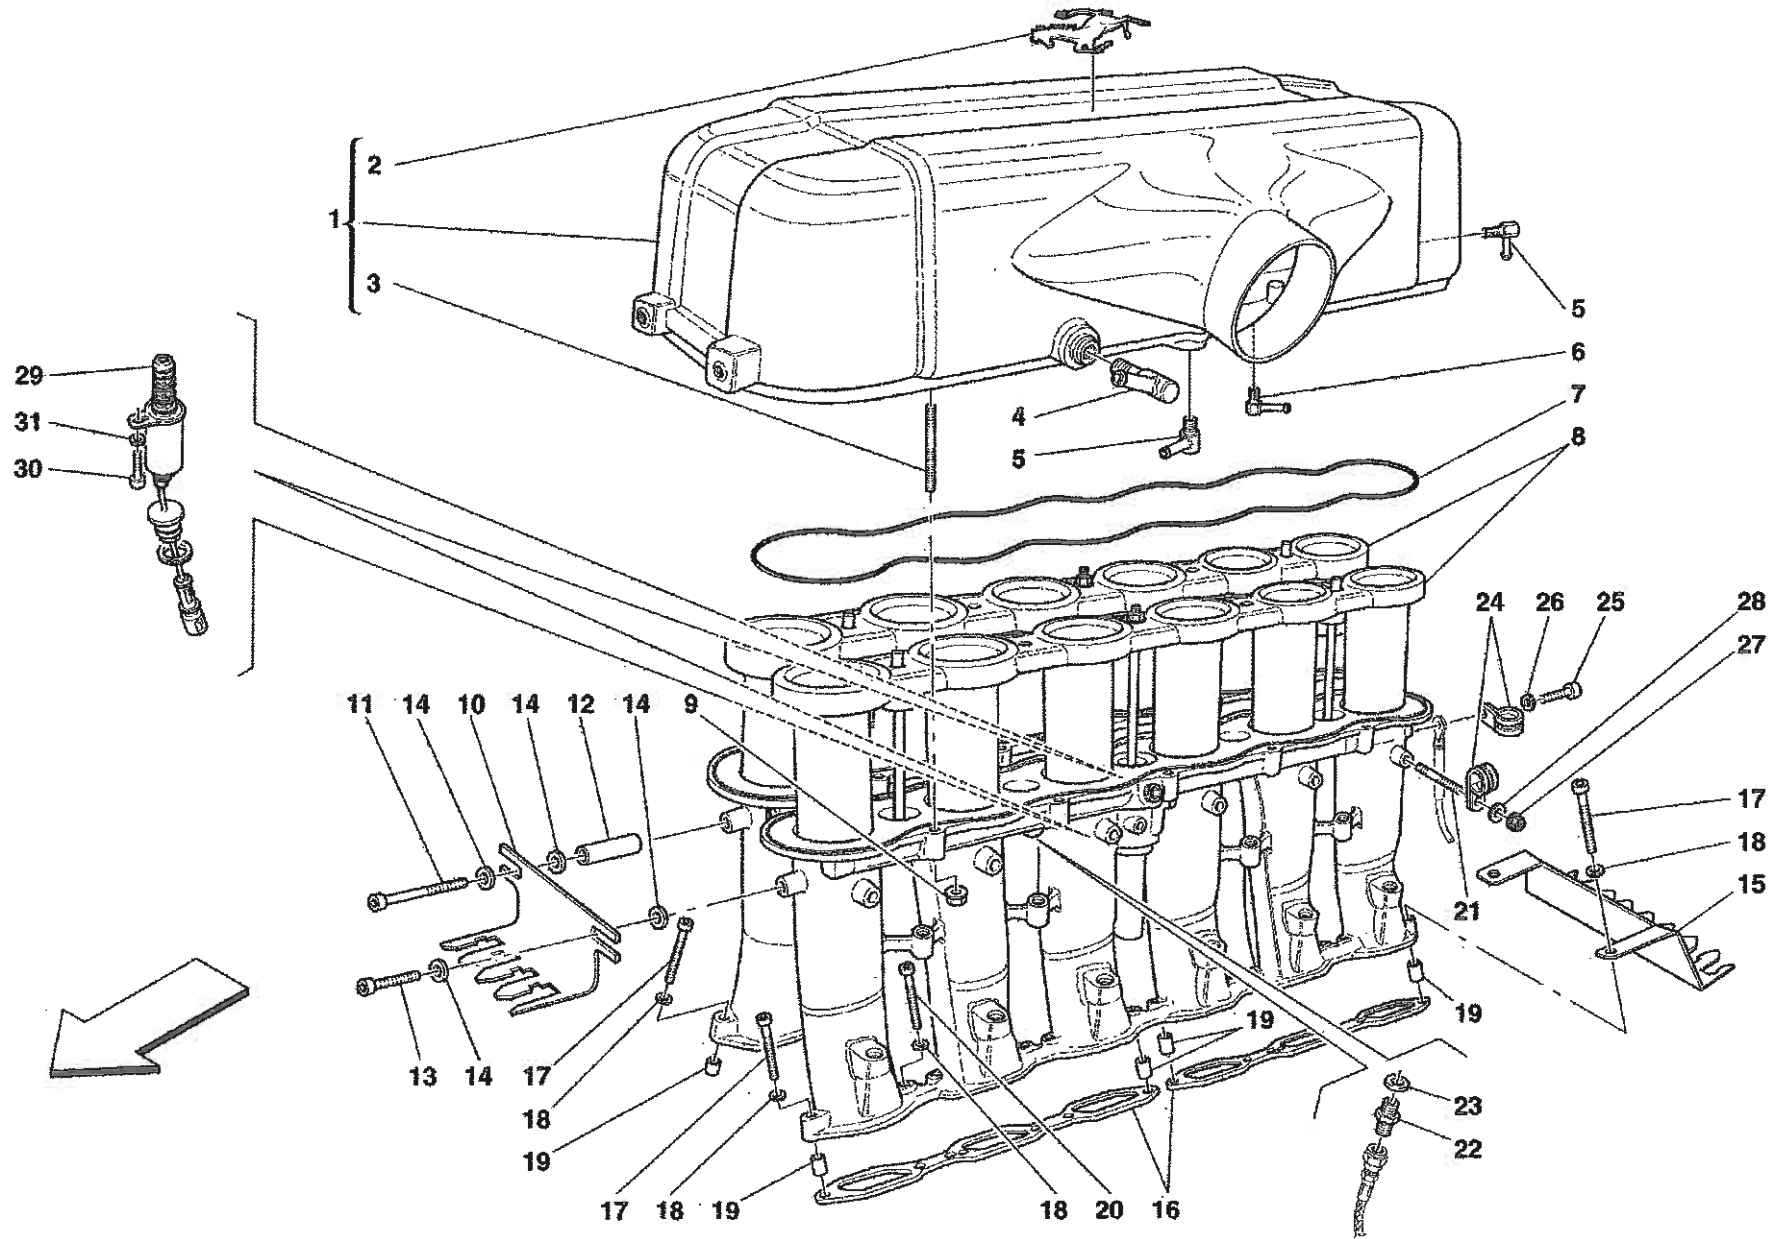

## COACHWORK

- TAV.100 Monocoque Body Frame – Front Frame – Central Frat Floor Pan
- TAV.101 Rear Frame
- TAV.102 Heat Shields and Insulations
- TAV.103 Front – Outer Trims and WheelHouse
- TAV.104 Rear – Outer Trims and WheelHouse
- TAV.105 Front Bumper and Frat Floor Pan
- TAV.106 Rear Bumper and Frat Floor Pan
- TAV.107 Rear Movable Stabilizer
- TAV.108 Front Hood and Opening Device
- TAV.109 Engine Bonnet and Gas Door
- TAV.110 Opening Devices for Engine Engine Bonnet and Gas Door
- TAV.111 Doors – Opening Control, Framework and Coverings
- TAV.112 Doors – Power Window
- TAV.113 Doors – Hinge and Open Control
- TAV.114 Glasses, Gaskets and Rear View Mirrors
- TAV.115 Roof Panel Upholstery and Accessories
- TAV.116 Passengers Compartment Upholstery and Accessories
- TAV.117 Dashboard
- TAV.118 Air Bags
- TAV.119 Dashboard Instruments
- TAV.120 Seat and Safety Belts
- TAV.121 Front and Rear Lights
- TAV.122 Windshield, Glass Washer and Horns
- TAV.123 Electrical System
- TAV.124 Front Electrical Boards and Sensor
- TAV.125 Passengers and Engine Compartments Control Units

Vale fino al cambio Nr.403  
Valid till gearbox Nr.403

Erzo Ferrari - 39 - FRONT BRAKE DISC AND STEERING KNUCKLE

OPTIONAL

OPTIONAL

Enzo Ferrari - 50 - EVAPORATOR UNIT

Enzo Ferrari - 100 - MONOCOQUE BODY FRAME - FRONT FRAME - CENTRAL FLAT FLOOR PAN