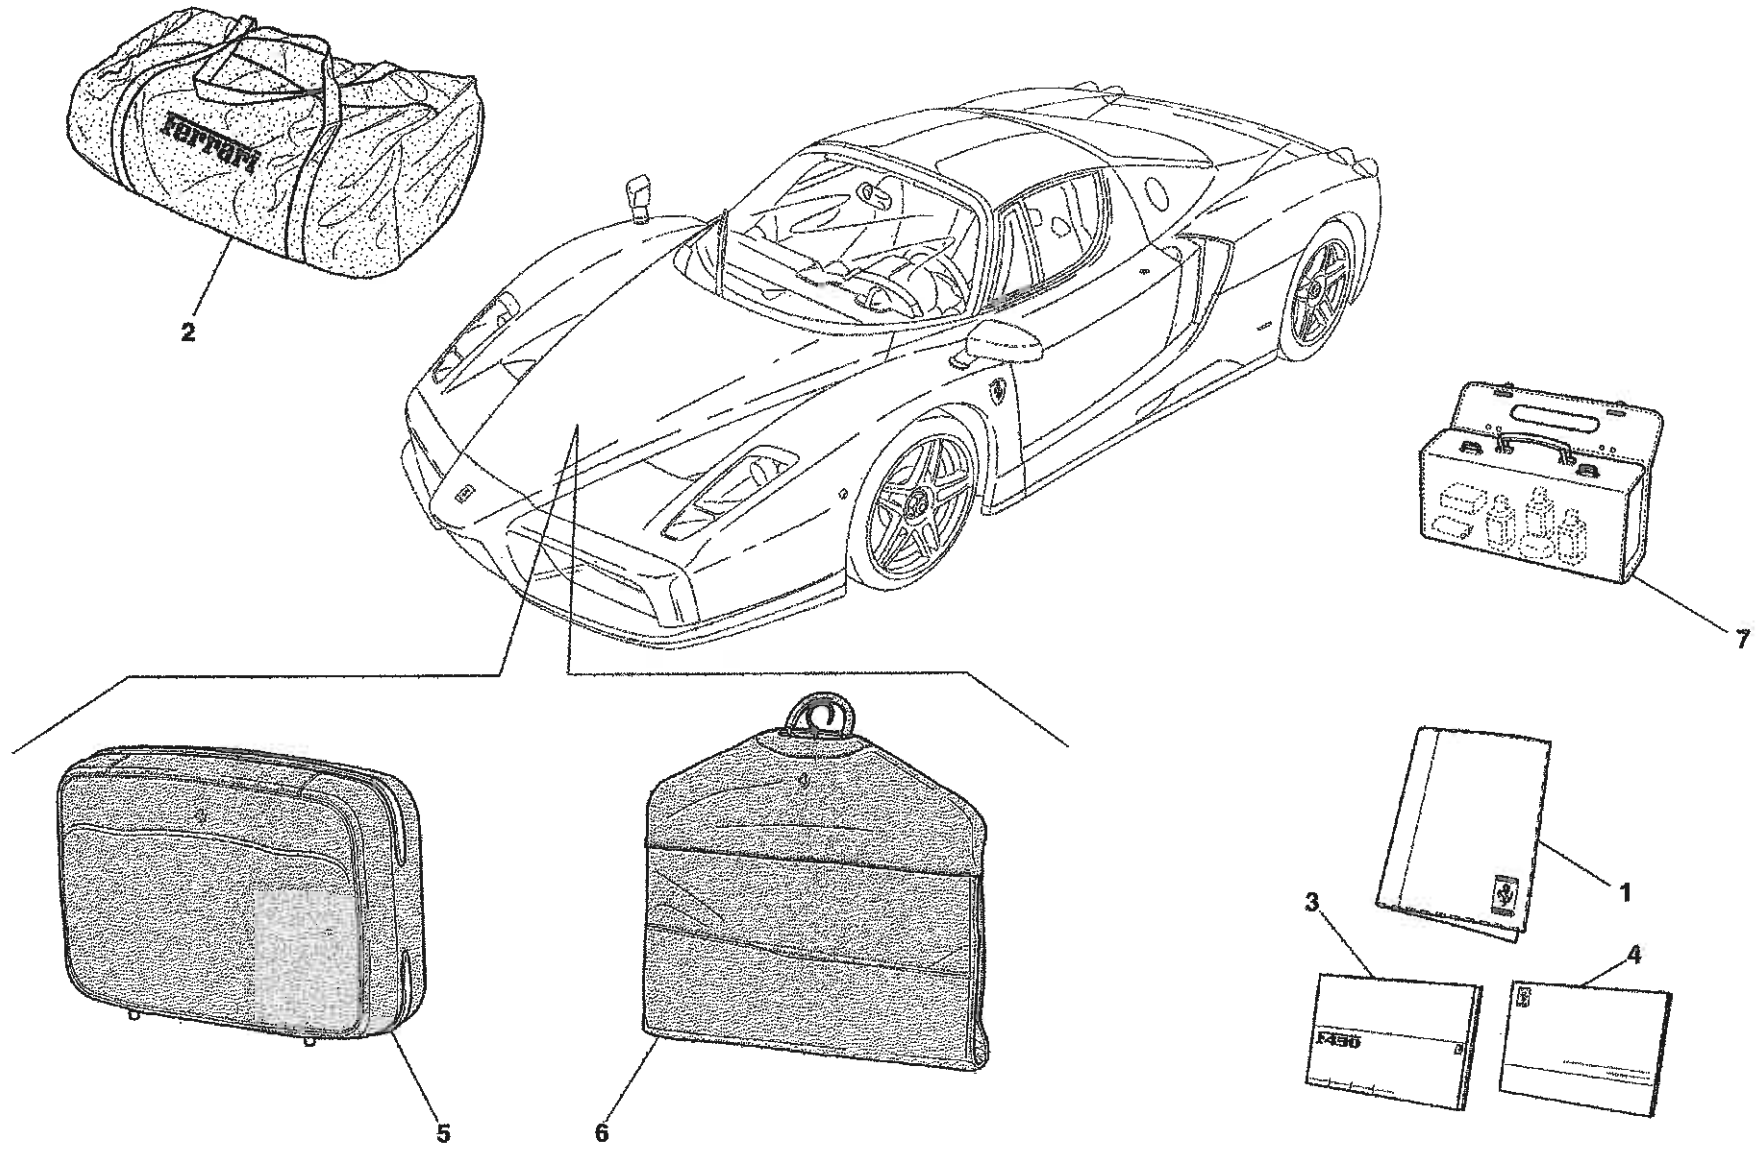

## COACHWORK

- TAV.100 Monocoque Body Frame – Front Frame – Central Frat Floor Pan
- TAV.101 Rear Frame
- TAV.102 Heat Shields and Insulations
- TAV.103 Front – Outer Trims and WheelHouse
- TAV.104 Rear – Outer Trims and WheelHouse
- TAV.105 Front Bumper and Frat Floor Pan
- TAV.106 Rear Bumper and Frat Floor Pan
- TAV.107 Rear Movable Stabilizer
- TAV.108 Front Hood and Opening Device
- TAV.109 Engine Bonnet and Gas Door
- TAV.110 Opening Devices for Engine Engine Bonnet and Gas Door
- TAV.111 Doors – Opening Control, Framework and Coverings
- TAV.112 Doors – Power Window
- TAV.113 Doors – Hinge and Open Control
- TAV.114 Glasses, Gaskets and Rear View Mirrors
- TAV.115 Roof Panel Upholstery and Accessories
- TAV.116 Passengers Compartment Upholstery and Accessories
- TAV.117 Dashboard
- TAV.118 Air Bags
- TAV.119 Dashboard Instruments
- TAV.120 Seat and Safety Belts
- TAV.121 Front and Rear Lights
- TAV.122 Windshield, Glass Washer and Horns
- TAV.123 Electrical System
- TAV.124 Front Electrical Boards and Sensor
- TAV.125 Passengers and Engine Compartments Control Units

Vale fino al cambio Nr.403  
Valid till gearbox Nr.403

Erzo Ferrari - 39 - FRONT BRAKE DISC AND STEERING KNUCKLE

OPTIONAL

OPTIONAL

Enzo Ferrari - 50 - EVAPORATOR UNIT

Enzo Ferrari - 100 - MONOCOQUE BODY FRAME - FRONT FRAME - CENTRAL FLAT FLOOR PAN

Vale per USA e CDN  
Valid for USA and CDN

**CINTURE DI SICUREZZA 4 PUNTI**  
**4 POINT SAFETY BELTS**