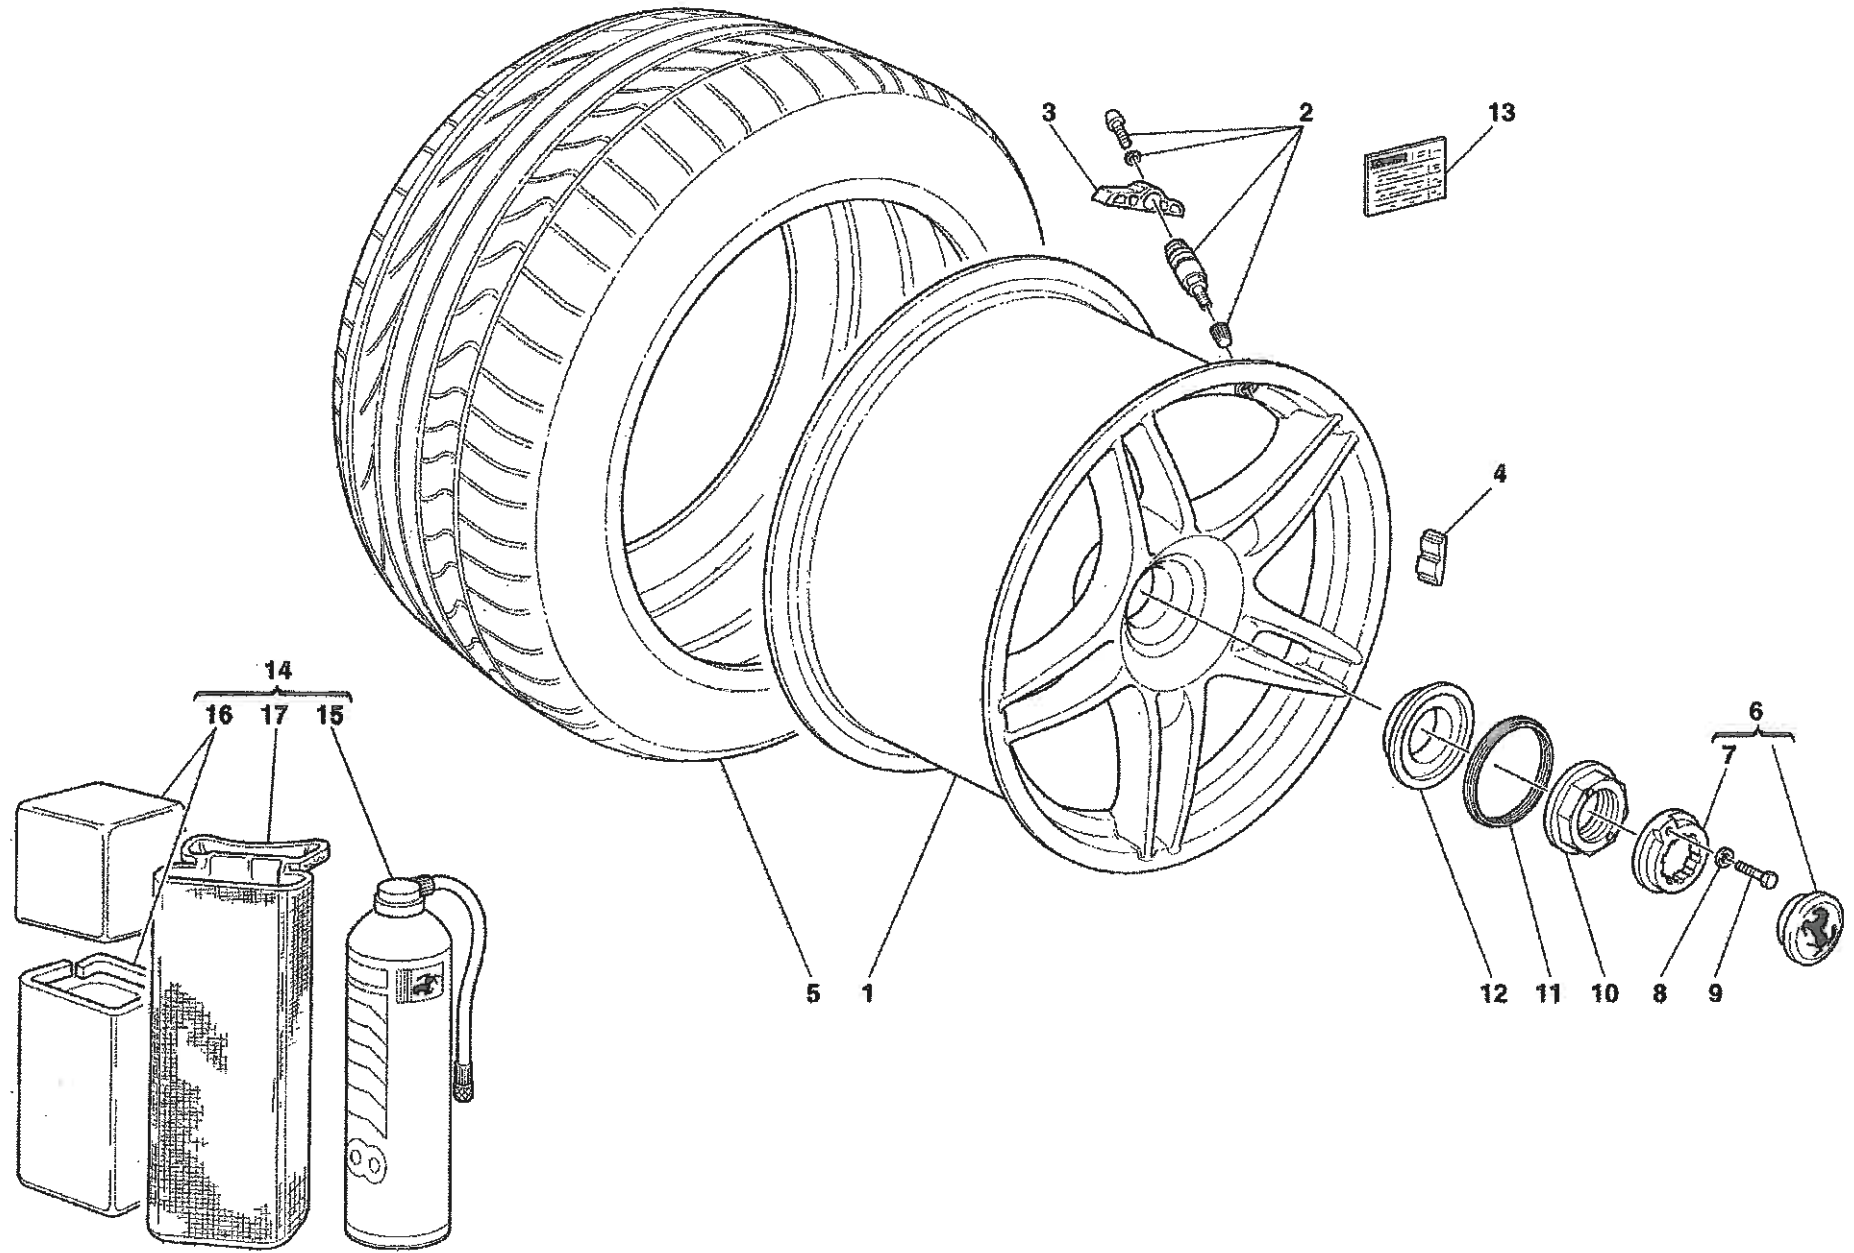

## COACHWORK

- TAV.100 Monocoque Body Frame – Front Frame – Central Frat Floor Pan
- TAV.101 Rear Frame
- TAV.102 Heat Shields and Insulations
- TAV.103 Front – Outer Trims and WheelHouse
- TAV.104 Rear – Outer Trims and WheelHouse
- TAV.105 Front Bumper and Frat Floor Pan
- TAV.106 Rear Bumper and Frat Floor Pan
- TAV.107 Rear Movable Stabilizer
- TAV.108 Front Hood and Opening Device
- TAV.109 Engine Bonnet and Gas Door
- TAV.110 Opening Devices for Engine Engine Bonnet and Gas Door
- TAV.111 Doors – Opening Control, Framework and Coverings
- TAV.112 Doors – Power Window
- TAV.113 Doors – Hinge and Open Control
- TAV.114 Glasses, Gaskets and Rear View Mirrors
- TAV.115 Roof Panel Upholstery and Accessories
- TAV.116 Passengers Compartment Upholstery and Accessories
- TAV.117 Dashboard
- TAV.118 Air Bags
- TAV.119 Dashboard Instruments
- TAV.120 Seat and Safety Belts
- TAV.121 Front and Rear Lights
- TAV.122 Windshield, Glass Washer and Horns
- TAV.123 Electrical System
- TAV.124 Front Electrical Boards and Sensor
- TAV.125 Passengers and Engine Compartments Control Units

Vale fino al cambio Nr.403  
Valid till gearbox Nr.403

Erzo Ferrari - 39 - FRONT BRAKE DISC AND STEERING KNUCKLE

OPTIONAL

OPTIONAL

Enzo Ferrari - 50 - EVAPORATOR UNIT

Enzo Ferrari - 100 - MONOCOQUE BODY FRAME - FRONT FRAME - CENTRAL FLAT FLOOR PAN

Vale per USA e CDN  
Valid for USA and CDN

**CINTURE DI SICUREZZA 4 PUNTI**  
**4 POINT SAFETY BELTS**