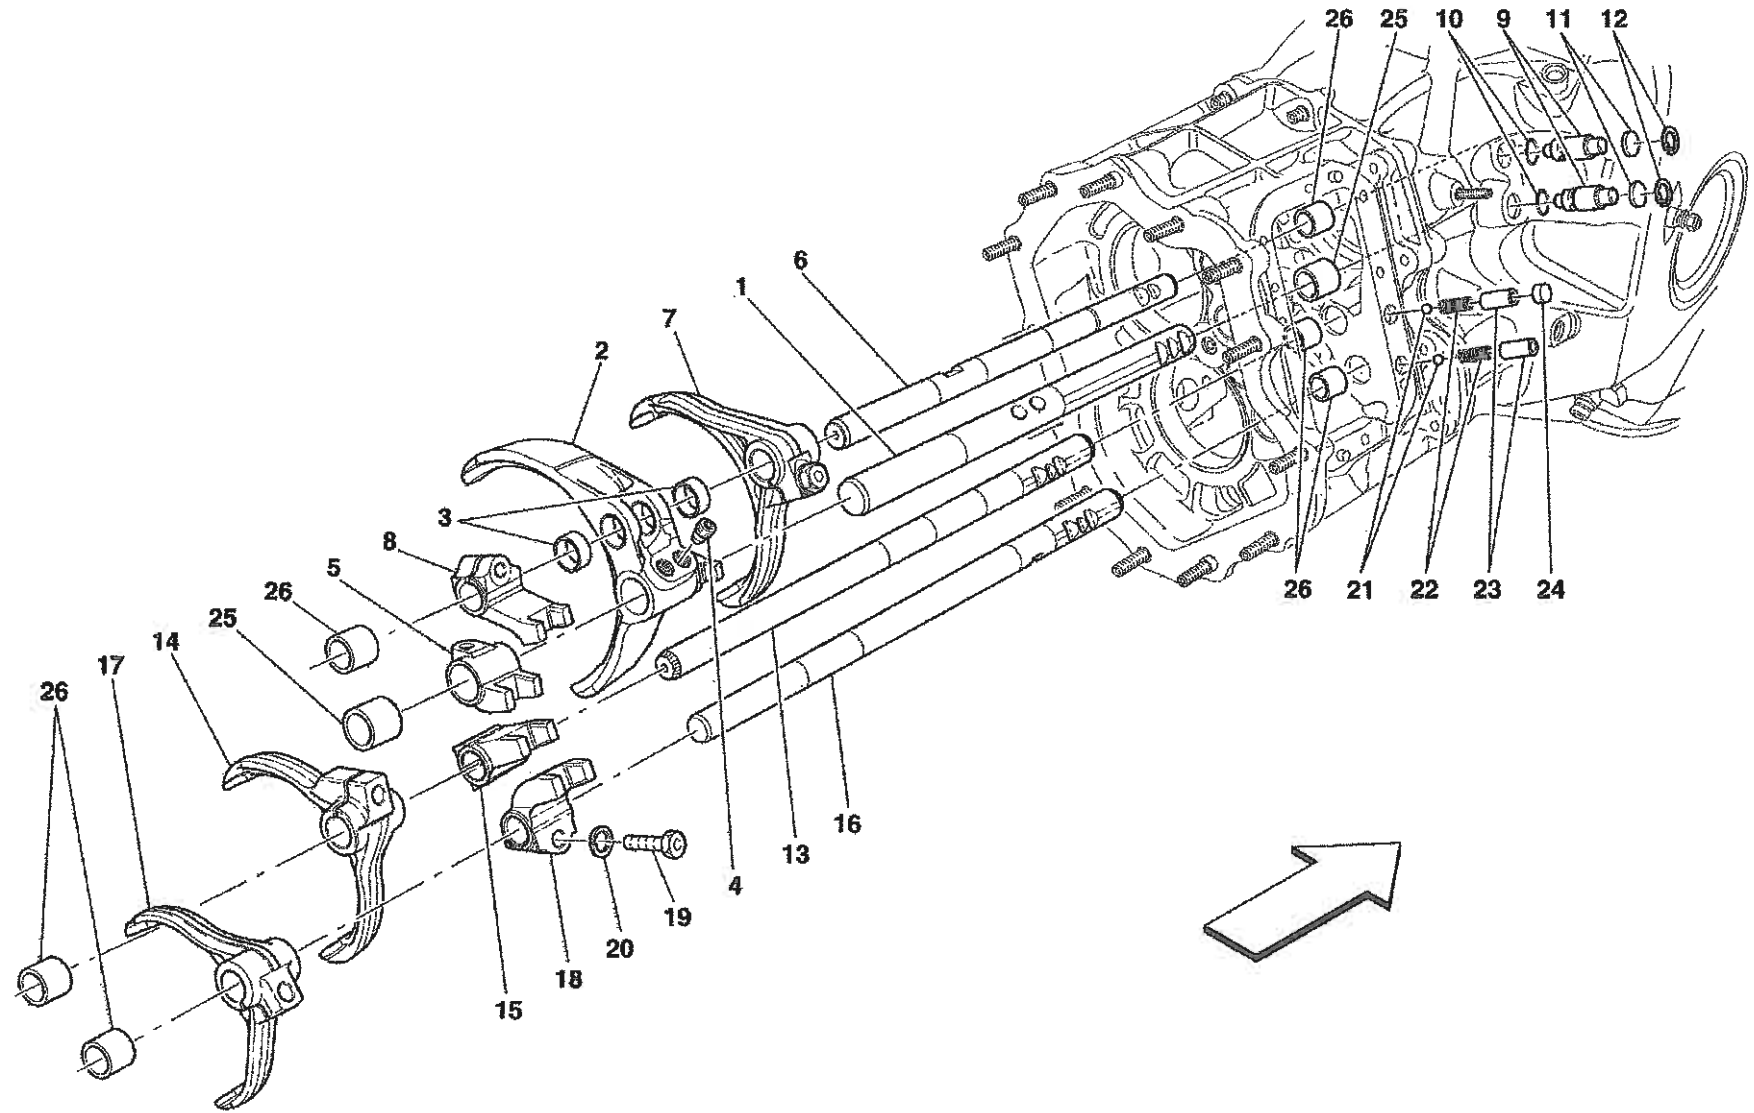

## COACHWORK

- TAV.100 Monocoque Body Frame – Front Frame – Central Frat Floor Pan
- TAV.101 Rear Frame
- TAV.102 Heat Shields and Insulations
- TAV.103 Front – Outer Trims and WheelHouse
- TAV.104 Rear – Outer Trims and WheelHouse
- TAV.105 Front Bumper and Frat Floor Pan
- TAV.106 Rear Bumper and Frat Floor Pan
- TAV.107 Rear Movable Stabilizer
- TAV.108 Front Hood and Opening Device
- TAV.109 Engine Bonnet and Gas Door
- TAV.110 Opening Devices for Engine Engine Bonnet and Gas Door
- TAV.111 Doors – Opening Control, Framework and Coverings
- TAV.112 Doors – Power Window
- TAV.113 Doors – Hinge and Open Control
- TAV.114 Glasses, Gaskets and Rear View Mirrors
- TAV.115 Roof Panel Upholstery and Accessories
- TAV.116 Passengers Compartment Upholstery and Accessories
- TAV.117 Dashboard
- TAV.118 Air Bags
- TAV.119 Dashboard Instruments
- TAV.120 Seat and Safety Belts
- TAV.121 Front and Rear Lights
- TAV.122 Windshield, Glass Washer and Horns
- TAV.123 Electrical System
- TAV.124 Front Electrical Boards and Sensor
- TAV.125 Passengers and Engine Compartments Control Units

Vale fino al cambio Nr.403  
Valid till gearbox Nr.403

Erzo Ferrari - 39 - FRONT BRAKE DISC AND STEERING KNUCKLE

OPTIONAL

OPTIONAL

Enzo Ferrari - 50 - EVAPORATOR UNIT

Enzo Ferrari - 100 - MONOCOQUE BODY FRAME - FRONT FRAME - CENTRAL FLAT FLOOR PAN