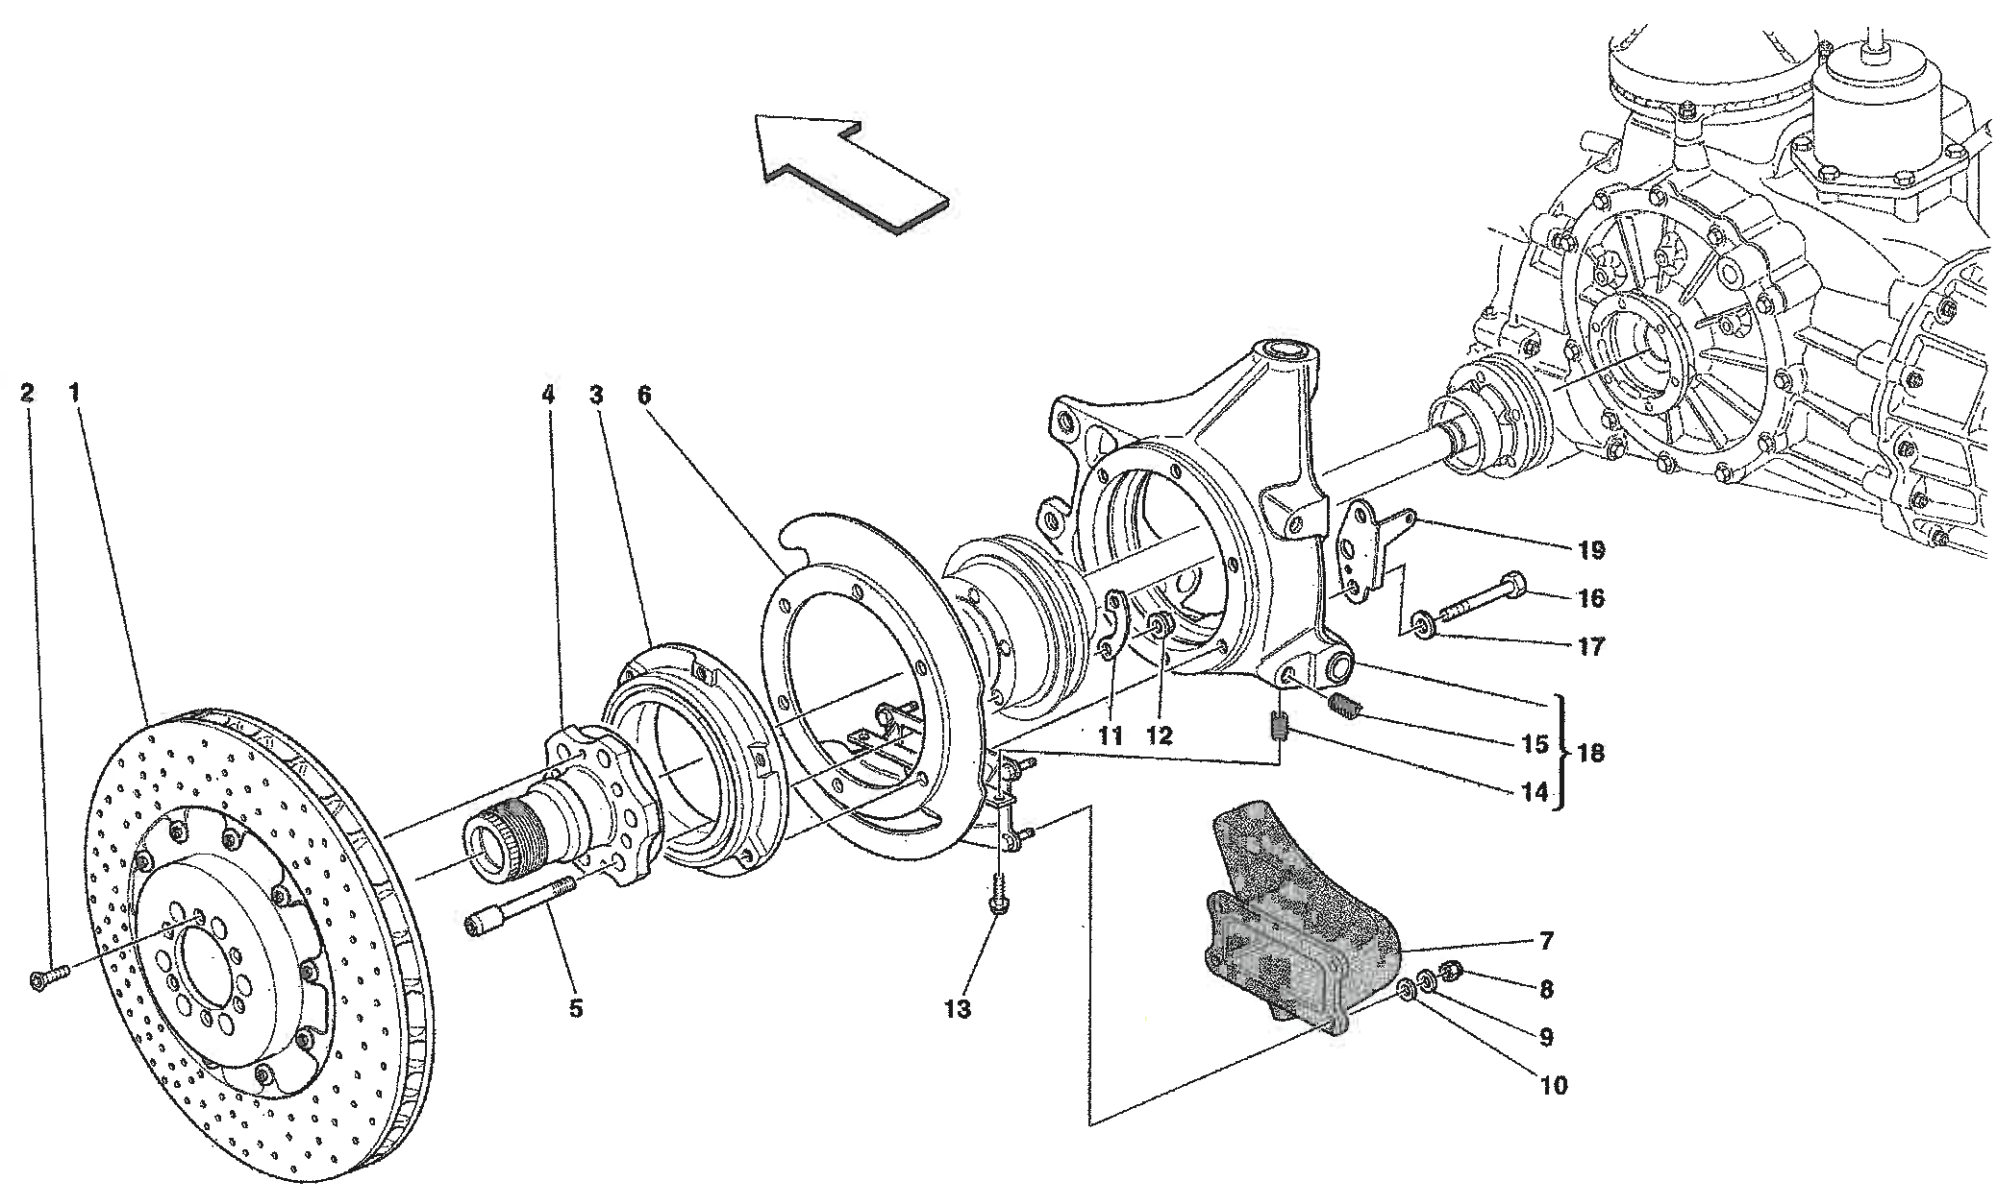

## COACHWORK

- TAV.100 Monocoque Body Frame – Front Frame – Central Frat Floor Pan
- TAV.101 Rear Frame
- TAV.102 Heat Shields and Insulations
- TAV.103 Front – Outer Trims and WheelHouse
- TAV.104 Rear – Outer Trims and WheelHouse
- TAV.105 Front Bumper and Frat Floor Pan
- TAV.106 Rear Bumper and Frat Floor Pan
- TAV.107 Rear Movable Stabilizer
- TAV.108 Front Hood and Opening Device
- TAV.109 Engine Bonnet and Gas Door
- TAV.110 Opening Devices for Engine Engine Bonnet and Gas Door
- TAV.111 Doors – Opening Control, Framework and Coverings
- TAV.112 Doors – Power Window
- TAV.113 Doors – Hinge and Open Control
- TAV.114 Glasses, Gaskets and Rear View Mirrors
- TAV.115 Roof Panel Upholstery and Accessories
- TAV.116 Passengers Compartment Upholstery and Accessories
- TAV.117 Dashboard
- TAV.118 Air Bags
- TAV.119 Dashboard Instruments
- TAV.120 Seat and Safety Belts
- TAV.121 Front and Rear Lights
- TAV.122 Windshield, Glass Washer and Horns
- TAV.123 Electrical System
- TAV.124 Front Electrical Boards and Sensor
- TAV.125 Passengers and Engine Compartments Control Units

Vale fino al cambio Nr.403  
Valid till gearbox Nr.403

Erzo Ferrari - 39 - FRONT BRAKE DISC AND STEERING KNUCKLE

OPTIONAL

OPTIONAL

Enzo Ferrari - 50 - EVAPORATOR UNIT

Enzo Ferrari - 100 - MONOCOQUE BODY FRAME - FRONT FRAME - CENTRAL FLAT FLOOR PAN

Vale per USA e CDN  
Valid for USA and CDN

**CINTURE DI SICUREZZA 4 PUNTI**  
**4 POINT SAFETY BELTS**