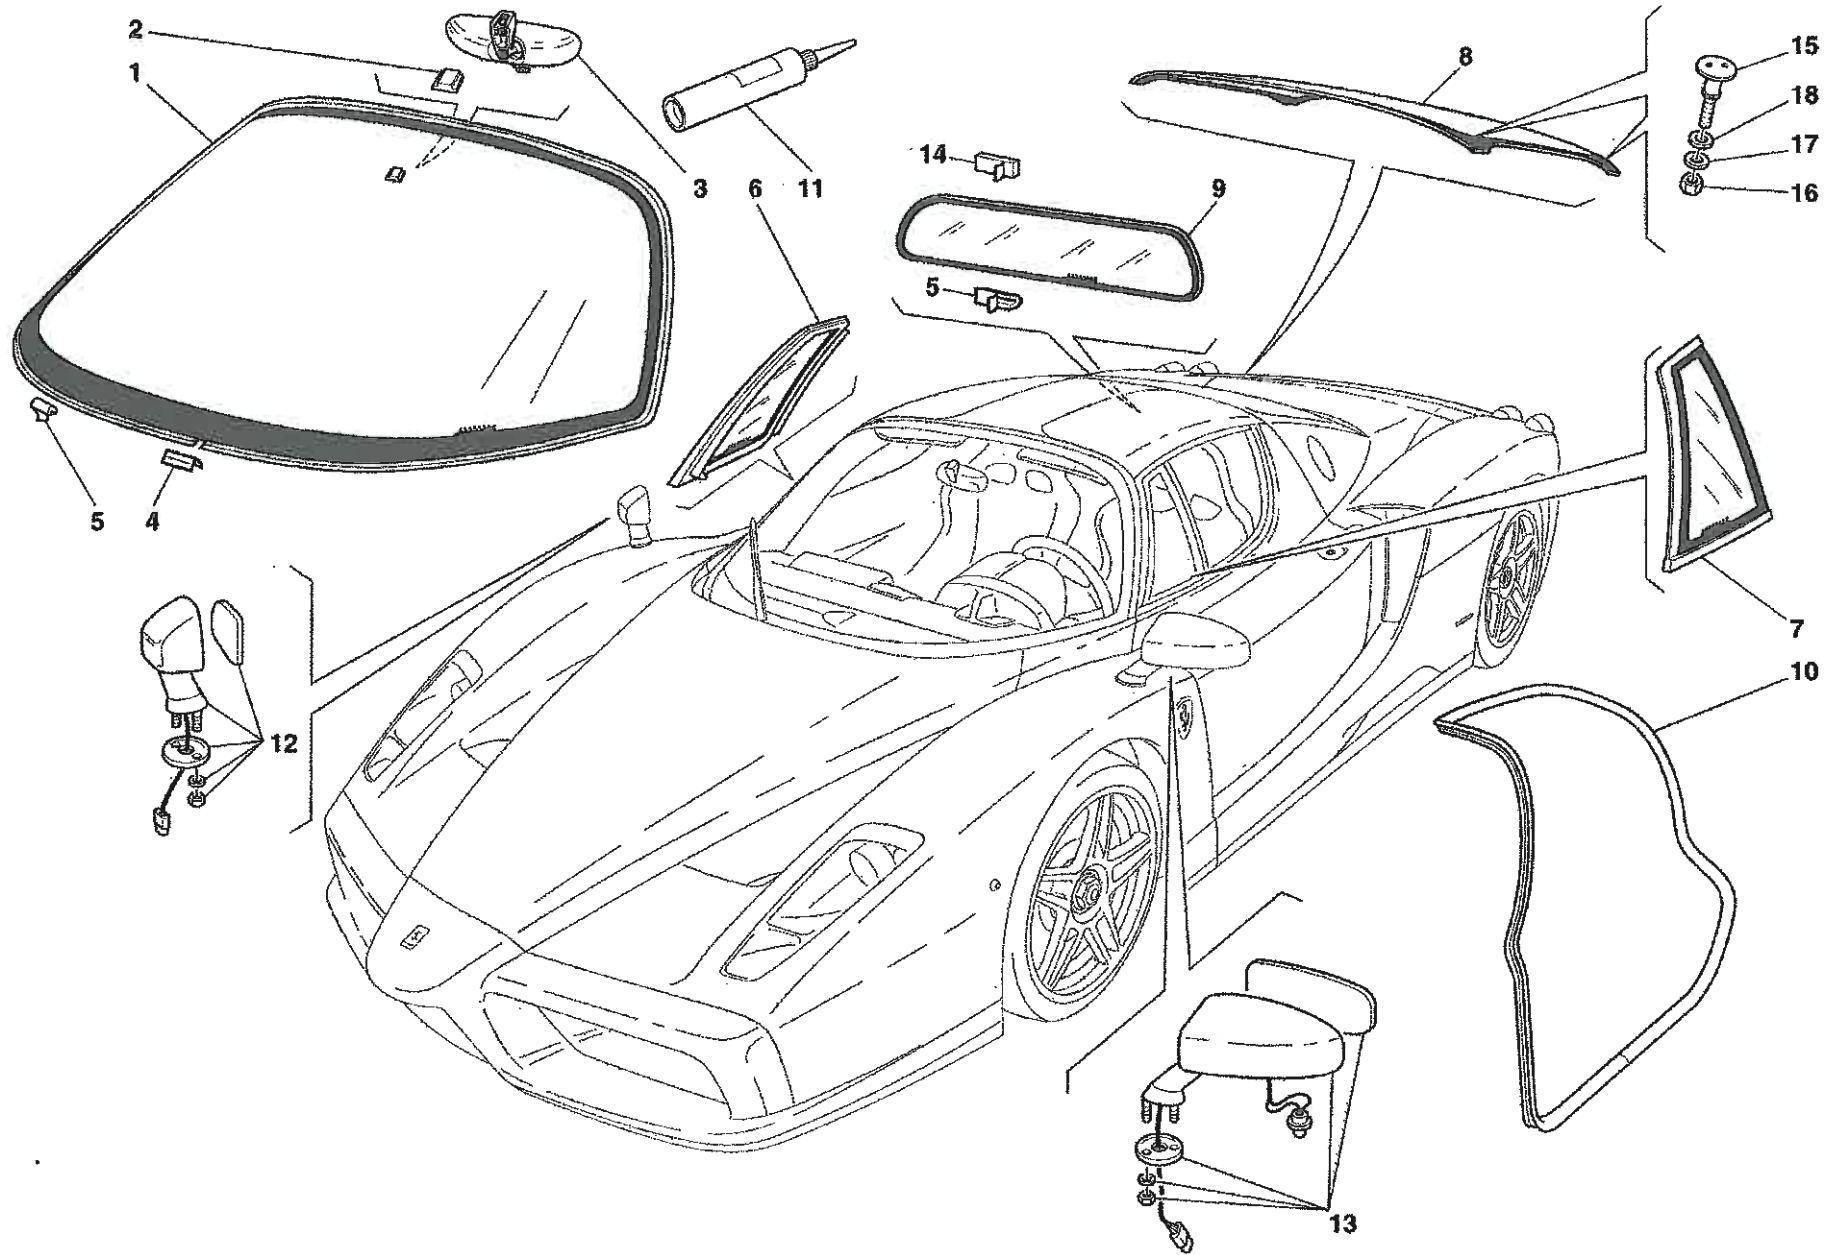

## COACHWORK

- TAV.100 Monocoque Body Frame – Front Frame – Central Frat Floor Pan
- TAV.101 Rear Frame
- TAV.102 Heat Shields and Insulations
- TAV.103 Front – Outer Trims and WheelHouse
- TAV.104 Rear – Outer Trims and WheelHouse
- TAV.105 Front Bumper and Frat Floor Pan
- TAV.106 Rear Bumper and Frat Floor Pan
- TAV.107 Rear Movable Stabilizer
- TAV.108 Front Hood and Opening Device
- TAV.109 Engine Bonnet and Gas Door
- TAV.110 Opening Devices for Engine Engine Bonnet and Gas Door
- TAV.111 Doors – Opening Control, Framework and Coverings
- TAV.112 Doors – Power Window
- TAV.113 Doors – Hinge and Open Control
- TAV.114 Glasses, Gaskets and Rear View Mirrors
- TAV.115 Roof Panel Upholstery and Accessories
- TAV.116 Passengers Compartment Upholstery and Accessories
- TAV.117 Dashboard
- TAV.118 Air Bags
- TAV.119 Dashboard Instruments
- TAV.120 Seat and Safety Belts
- TAV.121 Front and Rear Lights
- TAV.122 Windshield, Glass Washer and Horns
- TAV.123 Electrical System
- TAV.124 Front Electrical Boards and Sensor
- TAV.125 Passengers and Engine Compartments Control Units

Vale fino al cambio Nr.403  
Valid till gearbox Nr.403

Erzo Ferrari - 39 - FRONT BRAKE DISC AND STEERING KNUCKLE

OPTIONAL

OPTIONAL

Enzo Ferrari - 50 - EVAPORATOR UNIT

Enzo Ferrari - 100 - MONOCOQUE BODY FRAME - FRONT FRAME - CENTRAL FLAT FLOOR PAN

Vale per USA e CDN  
Valid for USA and CDN

**CINTURE DI SICUREZZA 4 PUNTI**  
**4 POINT SAFETY BELTS**