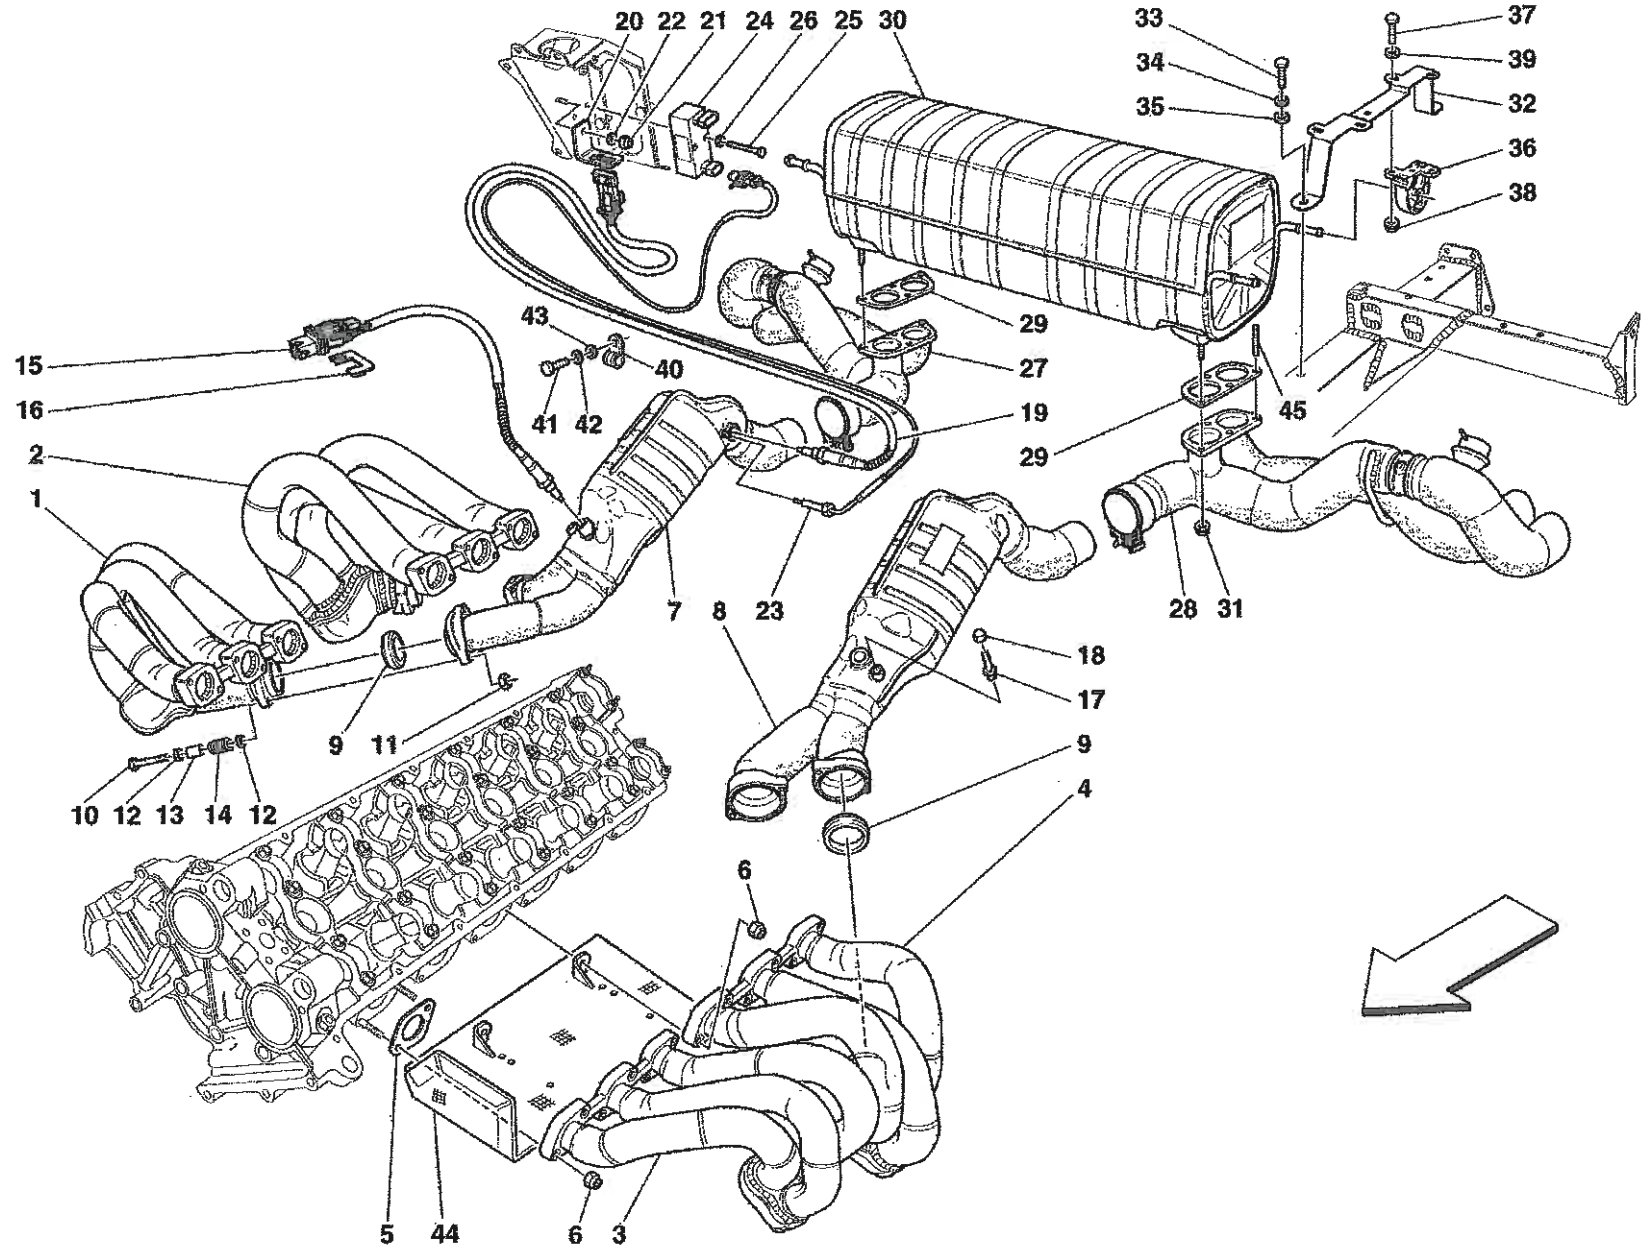

## COACHWORK

- TAV.100 Monocoque Body Frame – Front Frame – Central Frat Floor Pan
- TAV.101 Rear Frame
- TAV.102 Heat Shields and Insulations
- TAV.103 Front – Outer Trims and WheelHouse
- TAV.104 Rear – Outer Trims and WheelHouse
- TAV.105 Front Bumper and Frat Floor Pan
- TAV.106 Rear Bumper and Frat Floor Pan
- TAV.107 Rear Movable Stabilizer
- TAV.108 Front Hood and Opening Device
- TAV.109 Engine Bonnet and Gas Door
- TAV.110 Opening Devices for Engine Engine Bonnet and Gas Door
- TAV.111 Doors – Opening Control, Framework and Coverings
- TAV.112 Doors – Power Window
- TAV.113 Doors – Hinge and Open Control
- TAV.114 Glasses, Gaskets and Rear View Mirrors
- TAV.115 Roof Panel Upholstery and Accessories
- TAV.116 Passengers Compartment Upholstery and Accessories
- TAV.117 Dashboard
- TAV.118 Air Bags
- TAV.119 Dashboard Instruments
- TAV.120 Seat and Safety Belts
- TAV.121 Front and Rear Lights
- TAV.122 Windshield, Glass Washer and Horns
- TAV.123 Electrical System
- TAV.124 Front Electrical Boards and Sensor
- TAV.125 Passengers and Engine Compartments Control Units

Vale fino al cambio Nr.403  
Valid till gearbox Nr.403

Erzo Ferrari - 39 - FRONT BRAKE DISC AND STEERING KNUCKLE

OPTIONAL

OPTIONAL

Enzo Ferrari - 50 - EVAPORATOR UNIT

Enzo Ferrari - 100 - MONOCOQUE BODY FRAME - FRONT FRAME - CENTRAL FLAT FLOOR PAN