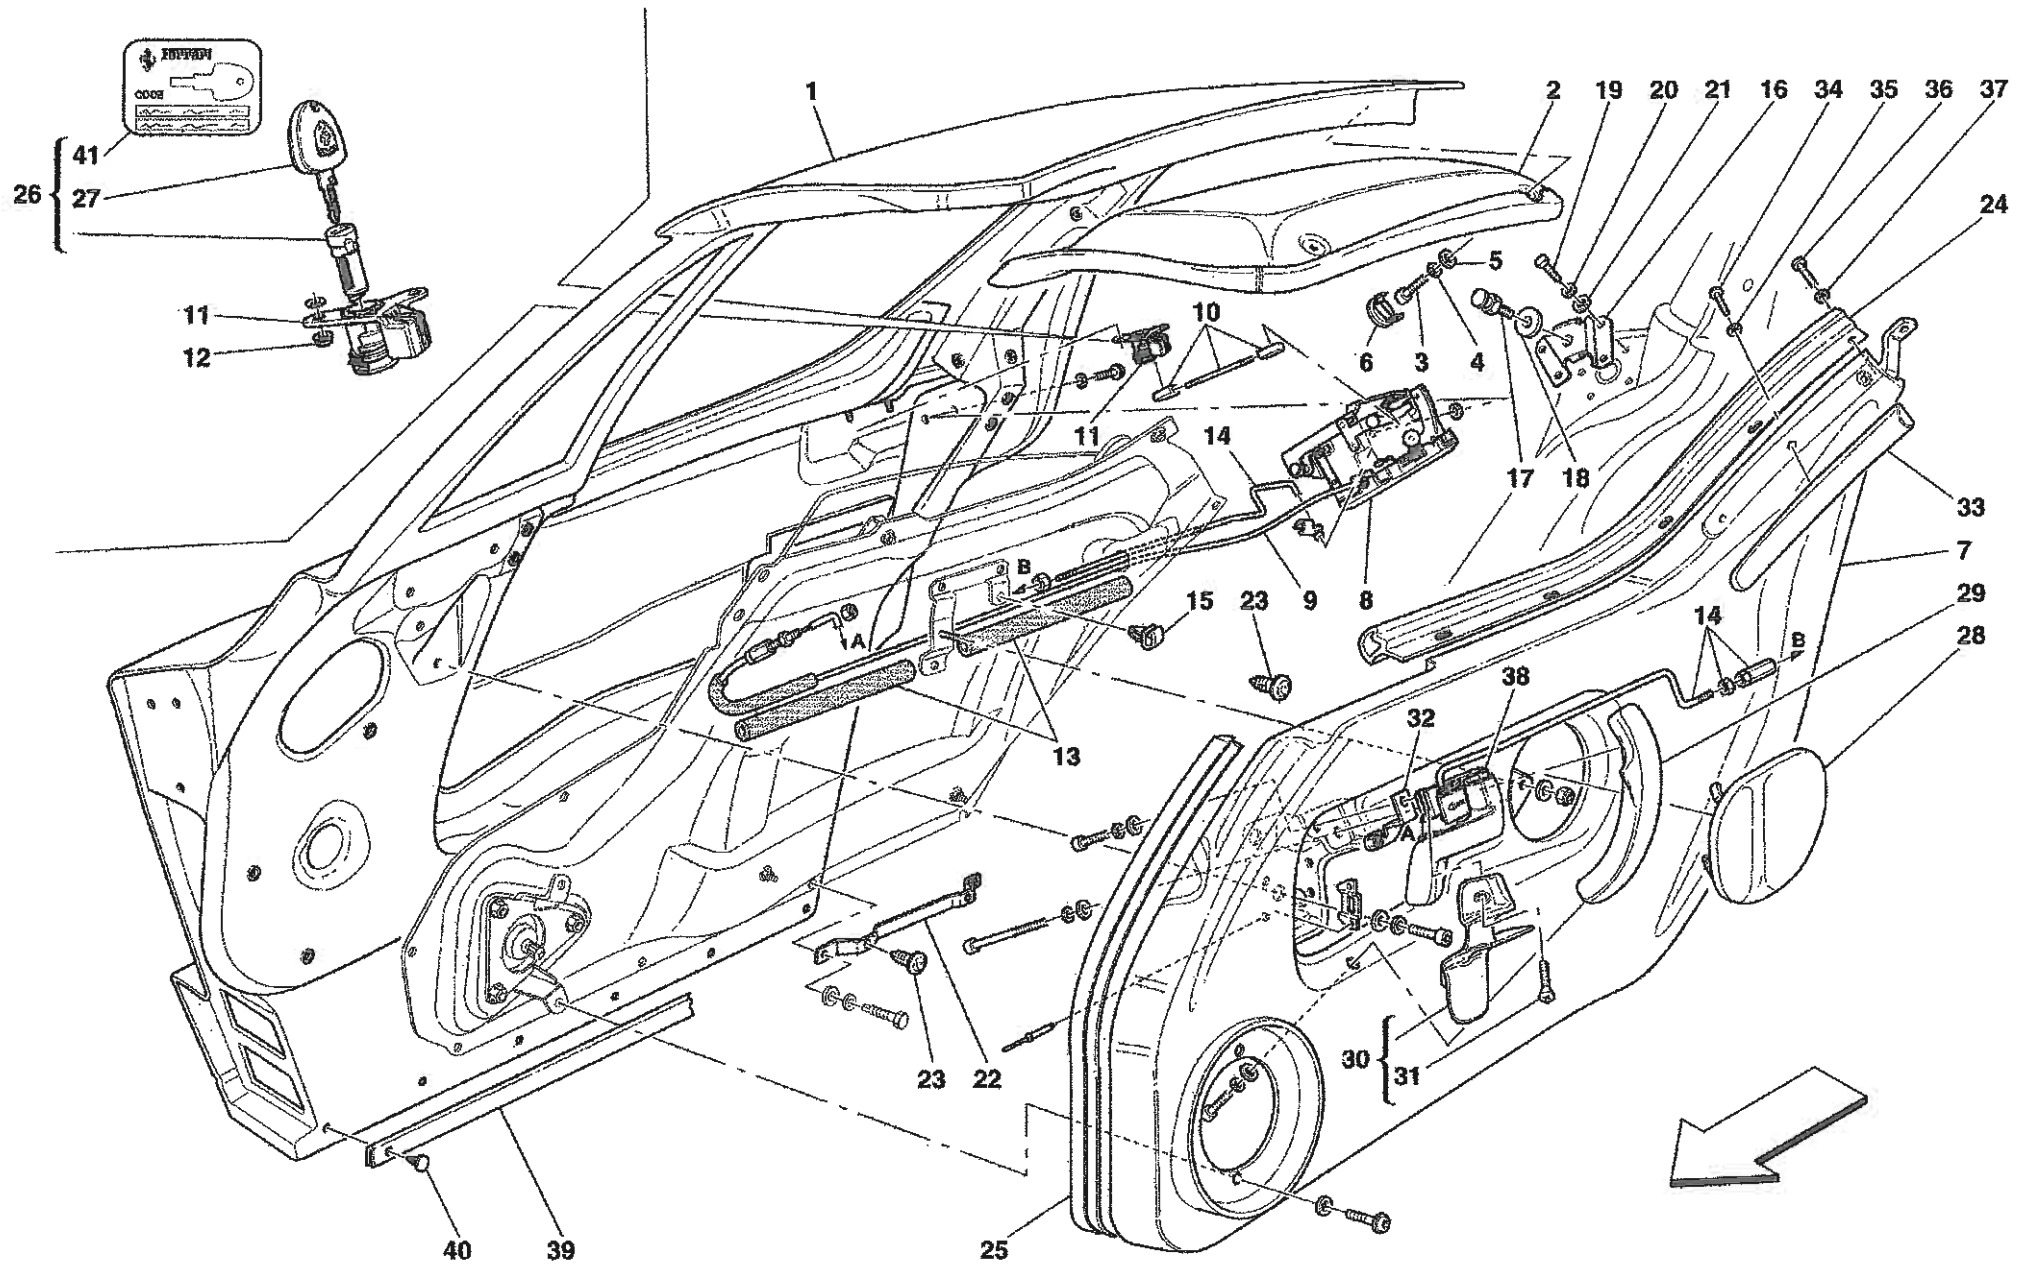

## COACHWORK

- TAV.100 Monocoque Body Frame – Front Frame – Central Frat Floor Pan
- TAV.101 Rear Frame
- TAV.102 Heat Shields and Insulations
- TAV.103 Front – Outer Trims and WheelHouse
- TAV.104 Rear – Outer Trims and WheelHouse
- TAV.105 Front Bumper and Frat Floor Pan
- TAV.106 Rear Bumper and Frat Floor Pan
- TAV.107 Rear Movable Stabilizer
- TAV.108 Front Hood and Opening Device
- TAV.109 Engine Bonnet and Gas Door
- TAV.110 Opening Devices for Engine Engine Bonnet and Gas Door
- TAV.111 Doors – Opening Control, Framework and Coverings
- TAV.112 Doors – Power Window
- TAV.113 Doors – Hinge and Open Control
- TAV.114 Glasses, Gaskets and Rear View Mirrors
- TAV.115 Roof Panel Upholstery and Accessories
- TAV.116 Passengers Compartment Upholstery and Accessories
- TAV.117 Dashboard
- TAV.118 Air Bags
- TAV.119 Dashboard Instruments
- TAV.120 Seat and Safety Belts
- TAV.121 Front and Rear Lights
- TAV.122 Windshield, Glass Washer and Horns
- TAV.123 Electrical System
- TAV.124 Front Electrical Boards and Sensor
- TAV.125 Passengers and Engine Compartments Control Units

Vale fino al cambio Nr.403  
Valid till gearbox Nr.403

Erzo Ferrari - 39 - FRONT BRAKE DISC AND STEERING KNUCKLE

OPTIONAL

OPTIONAL

Enzo Ferrari - 50 - EVAPORATOR UNIT

Enzo Ferrari - 100 - MONOCOQUE BODY FRAME - FRONT FRAME - CENTRAL FLAT FLOOR PAN

Vale per USA e CDN  
Valid for USA and CDN

**CINTURE DI SICUREZZA 4 PUNTI**  
**4 POINT SAFETY BELTS**