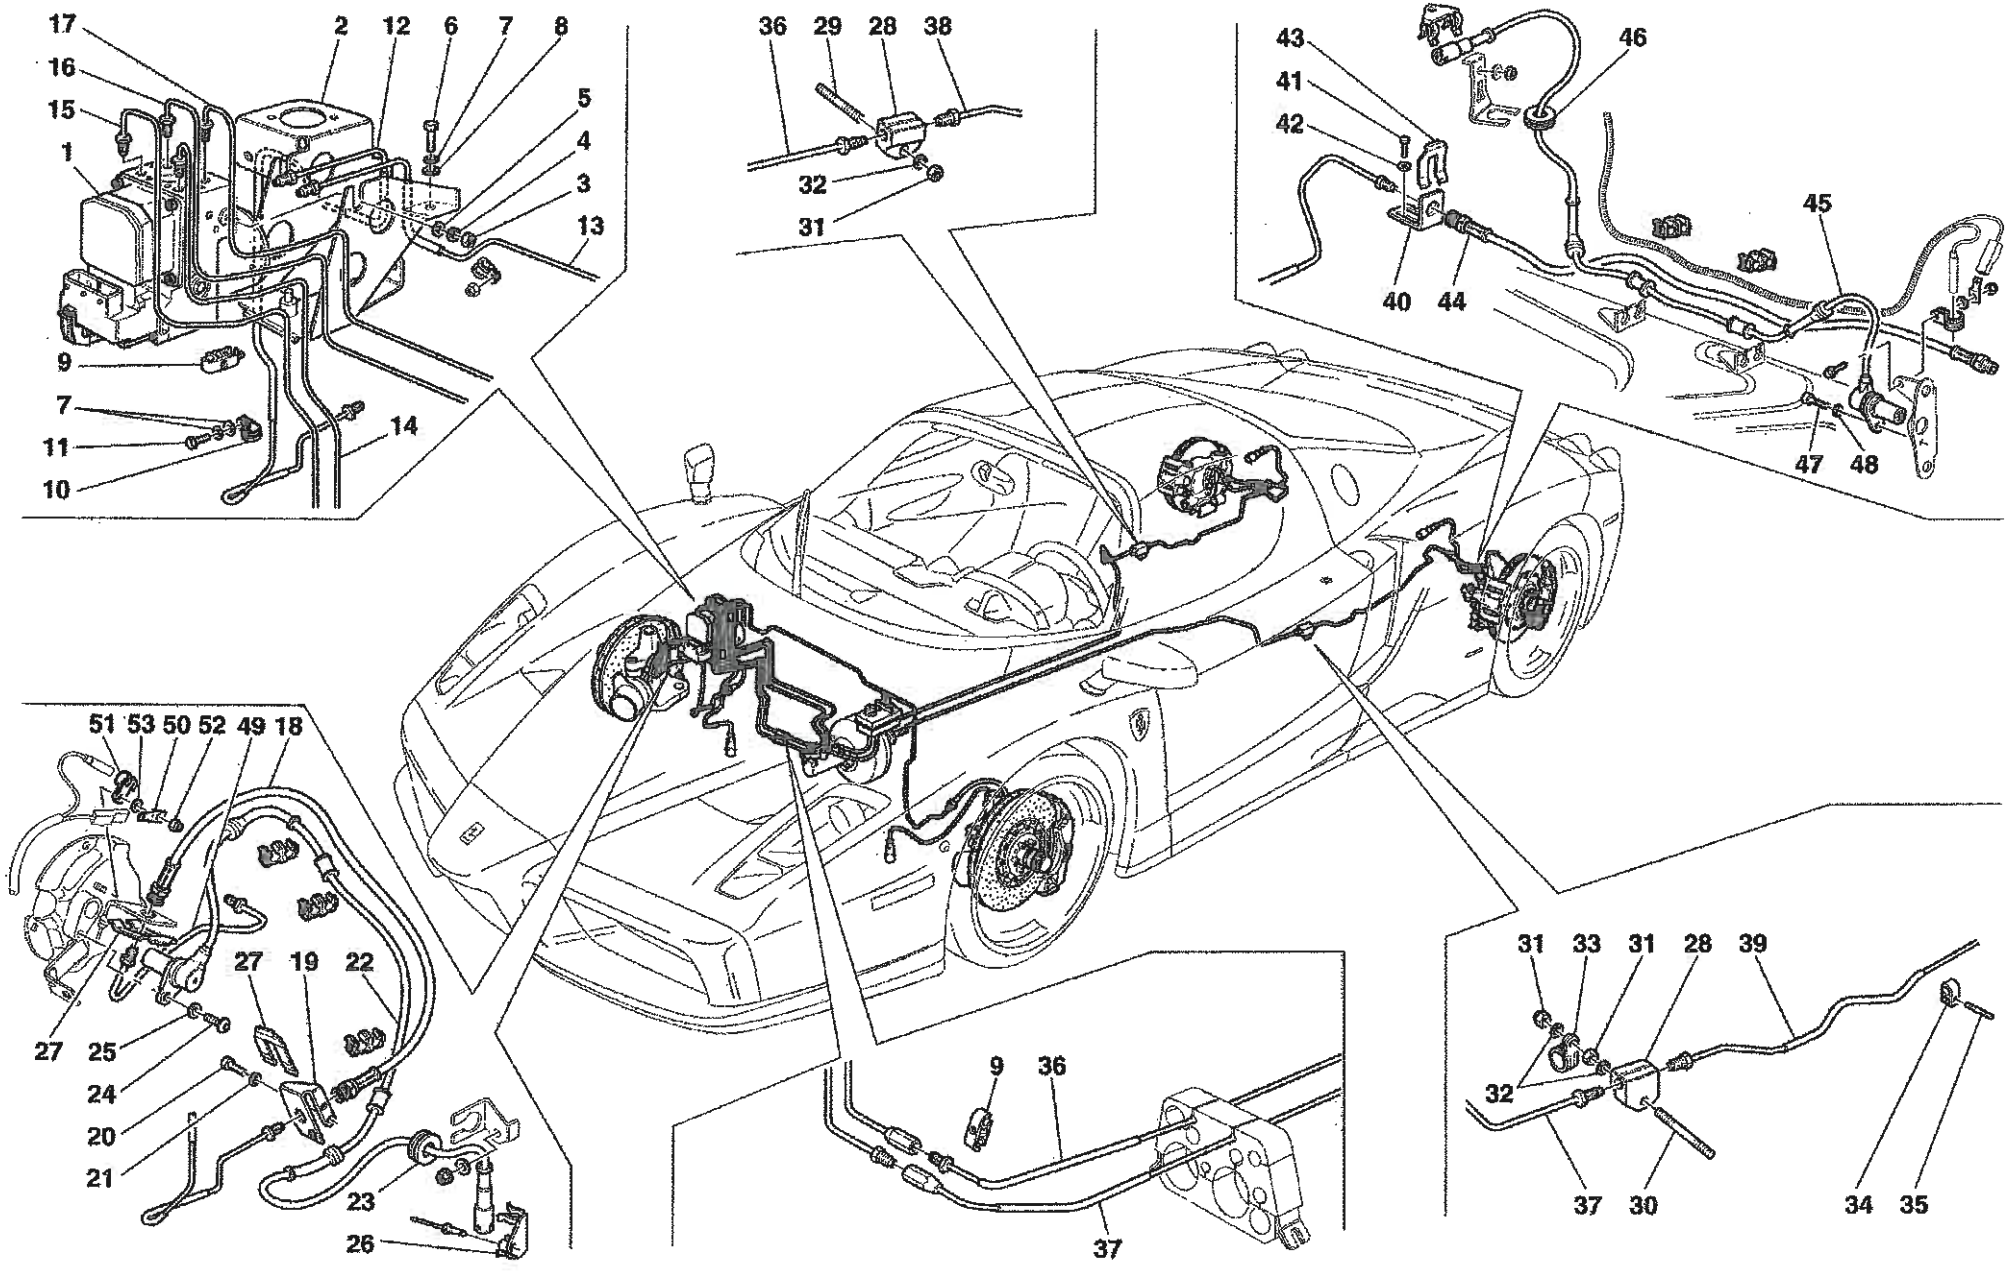

## COACHWORK

- TAV.100 Monocoque Body Frame – Front Frame – Central Frat Floor Pan
- TAV.101 Rear Frame
- TAV.102 Heat Shields and Insulations
- TAV.103 Front – Outer Trims and WheelHouse
- TAV.104 Rear – Outer Trims and WheelHouse
- TAV.105 Front Bumper and Frat Floor Pan
- TAV.106 Rear Bumper and Frat Floor Pan
- TAV.107 Rear Movable Stabilizer
- TAV.108 Front Hood and Opening Device
- TAV.109 Engine Bonnet and Gas Door
- TAV.110 Opening Devices for Engine Engine Bonnet and Gas Door
- TAV.111 Doors – Opening Control, Framework and Coverings
- TAV.112 Doors – Power Window
- TAV.113 Doors – Hinge and Open Control
- TAV.114 Glasses, Gaskets and Rear View Mirrors
- TAV.115 Roof Panel Upholstery and Accessories
- TAV.116 Passengers Compartment Upholstery and Accessories
- TAV.117 Dashboard
- TAV.118 Air Bags
- TAV.119 Dashboard Instruments
- TAV.120 Seat and Safety Belts
- TAV.121 Front and Rear Lights
- TAV.122 Windshield, Glass Washer and Horns
- TAV.123 Electrical System
- TAV.124 Front Electrical Boards and Sensor
- TAV.125 Passengers and Engine Compartments Control Units

Vale fino al cambio Nr.403  
Valid till gearbox Nr.403

Erzo Ferrari - 39 - FRONT BRAKE DISC AND STEERING KNUCKLE

OPTIONAL

OPTIONAL

Enzo Ferrari - 50 - EVAPORATOR UNIT

Enzo Ferrari - 100 - MONOCOQUE BODY FRAME - FRONT FRAME - CENTRAL FLAT FLOOR PAN

Vale per USA e CDN  
Valid for USA and CDN

**CINTURE DI SICUREZZA 4 PUNTI**  
**4 POINT SAFETY BELTS**