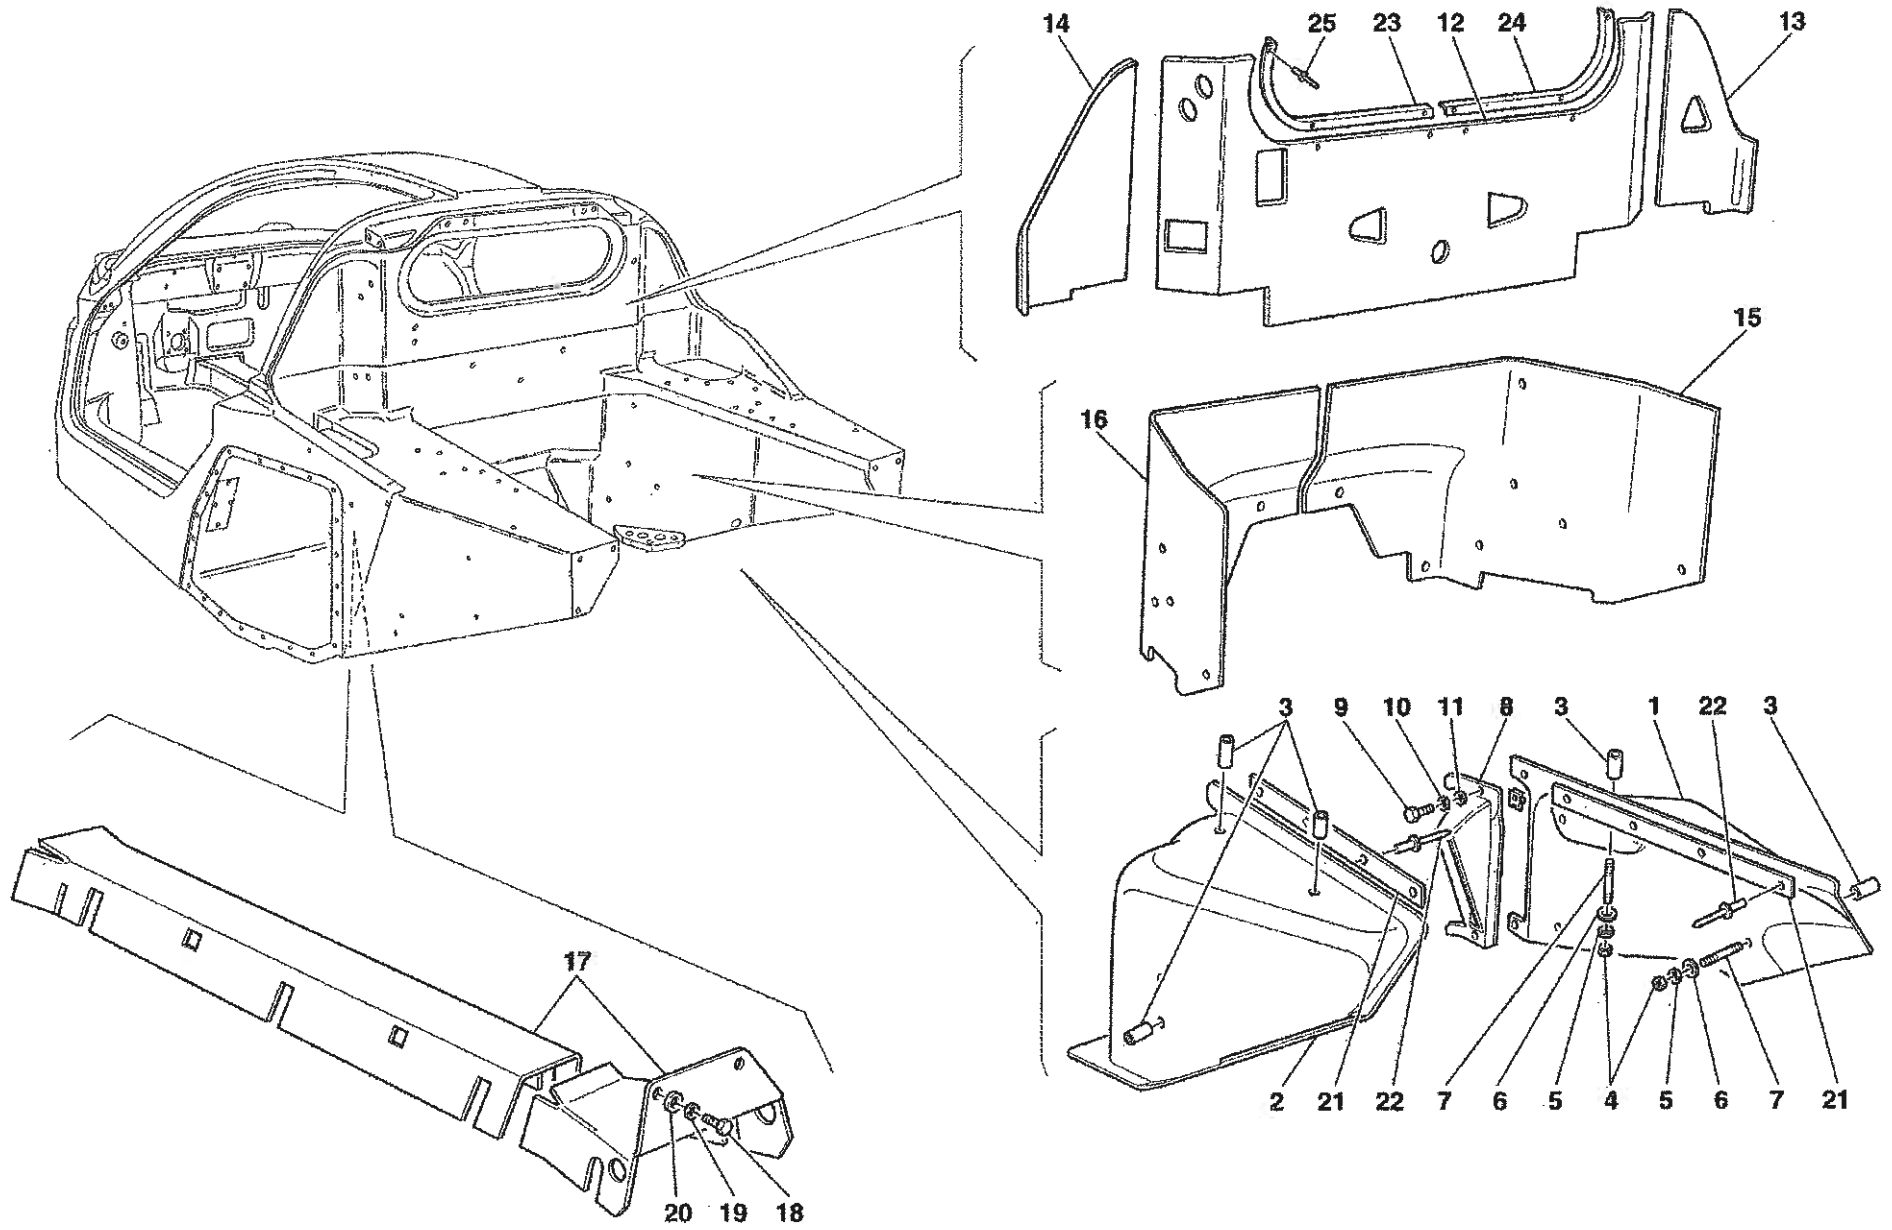

## COACHWORK

- TAV.100 Monocoque Body Frame – Front Frame – Central Frat Floor Pan
- TAV.101 Rear Frame
- TAV.102 Heat Shields and Insulations
- TAV.103 Front – Outer Trims and WheelHouse
- TAV.104 Rear – Outer Trims and WheelHouse
- TAV.105 Front Bumper and Frat Floor Pan
- TAV.106 Rear Bumper and Frat Floor Pan
- TAV.107 Rear Movable Stabilizer
- TAV.108 Front Hood and Opening Device
- TAV.109 Engine Bonnet and Gas Door
- TAV.110 Opening Devices for Engine Engine Bonnet and Gas Door
- TAV.111 Doors – Opening Control, Framework and Coverings
- TAV.112 Doors – Power Window
- TAV.113 Doors – Hinge and Open Control
- TAV.114 Glasses, Gaskets and Rear View Mirrors
- TAV.115 Roof Panel Upholstery and Accessories
- TAV.116 Passengers Compartment Upholstery and Accessories
- TAV.117 Dashboard
- TAV.118 Air Bags
- TAV.119 Dashboard Instruments
- TAV.120 Seat and Safety Belts
- TAV.121 Front and Rear Lights
- TAV.122 Windshield, Glass Washer and Horns
- TAV.123 Electrical System
- TAV.124 Front Electrical Boards and Sensor
- TAV.125 Passengers and Engine Compartments Control Units

Vale fino al cambio Nr.403  
Valid till gearbox Nr.403

Erzo Ferrari - 39 - FRONT BRAKE DISC AND STEERING KNUCKLE

OPTIONAL

OPTIONAL

Enzo Ferrari - 50 - EVAPORATOR UNIT

Enzo Ferrari - 100 - MONOCOQUE BODY FRAME - FRONT FRAME - CENTRAL FLAT FLOOR PAN

Vale per USA e CDN  
Valid for USA and CDN

**CINTURE DI SICUREZZA 4 PUNTI**  
**4 POINT SAFETY BELTS**