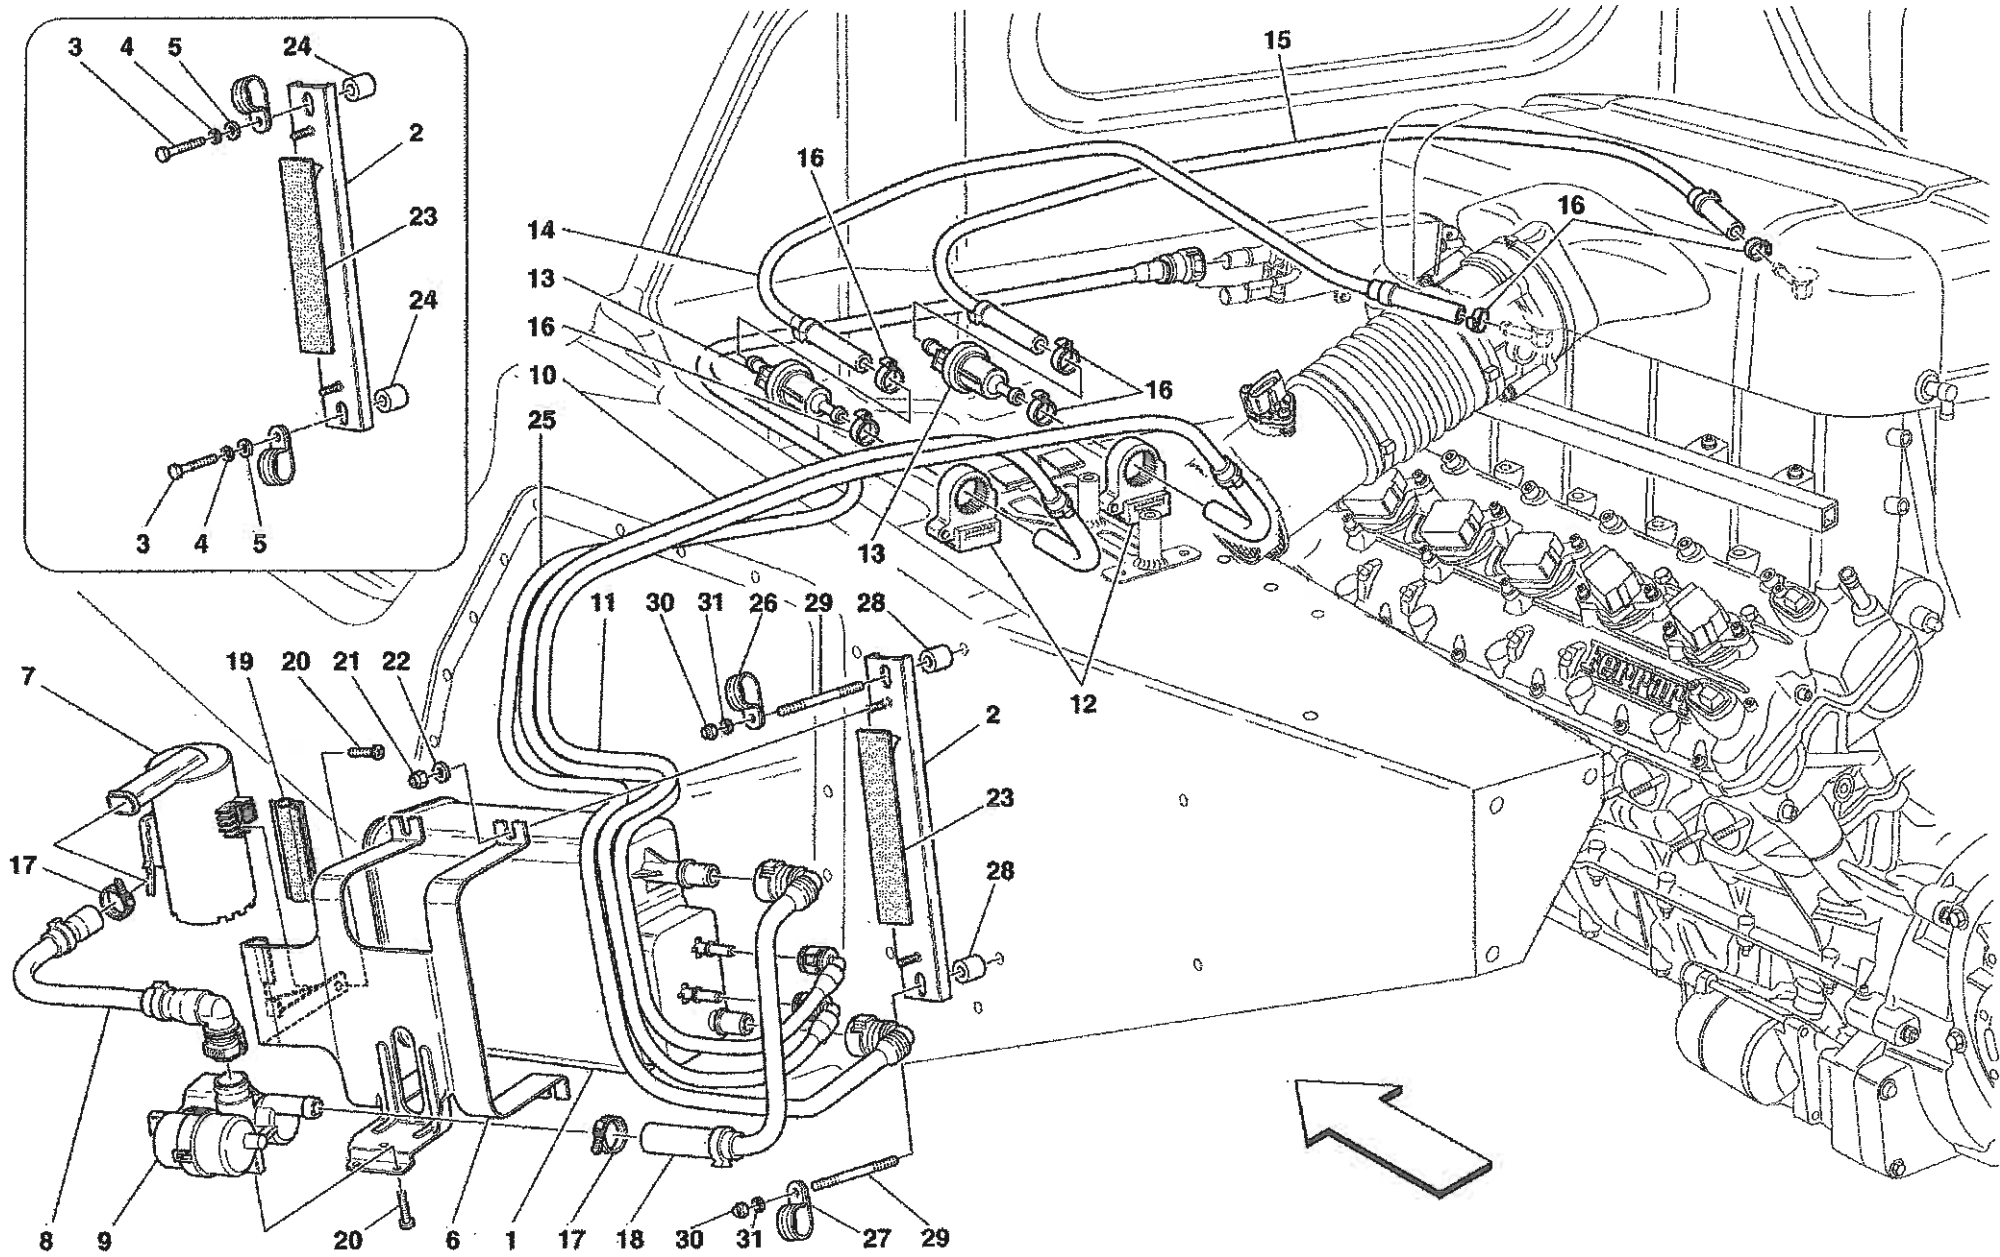

## COACHWORK

- TAV.100 Monocoque Body Frame – Front Frame – Central Frat Floor Pan
- TAV.101 Rear Frame
- TAV.102 Heat Shields and Insulations
- TAV.103 Front – Outer Trims and WheelHouse
- TAV.104 Rear – Outer Trims and WheelHouse
- TAV.105 Front Bumper and Frat Floor Pan
- TAV.106 Rear Bumper and Frat Floor Pan
- TAV.107 Rear Movable Stabilizer
- TAV.108 Front Hood and Opening Device
- TAV.109 Engine Bonnet and Gas Door
- TAV.110 Opening Devices for Engine Engine Bonnet and Gas Door
- TAV.111 Doors – Opening Control, Framework and Coverings
- TAV.112 Doors – Power Window
- TAV.113 Doors – Hinge and Open Control
- TAV.114 Glasses, Gaskets and Rear View Mirrors
- TAV.115 Roof Panel Upholstery and Accessories
- TAV.116 Passengers Compartment Upholstery and Accessories
- TAV.117 Dashboard
- TAV.118 Air Bags
- TAV.119 Dashboard Instruments
- TAV.120 Seat and Safety Belts
- TAV.121 Front and Rear Lights
- TAV.122 Windshield, Glass Washer and Horns
- TAV.123 Electrical System
- TAV.124 Front Electrical Boards and Sensor
- TAV.125 Passengers and Engine Compartments Control Units

Vale fino al cambio Nr.403  
Valid till gearbox Nr.403

Erzo Ferrari - 39 - FRONT BRAKE DISC AND STEERING KNUCKLE

OPTIONAL

OPTIONAL

Enzo Ferrari - 50 - EVAPORATOR UNIT

Enzo Ferrari - 100 - MONOCOQUE BODY FRAME - FRONT FRAME - CENTRAL FLAT FLOOR PAN