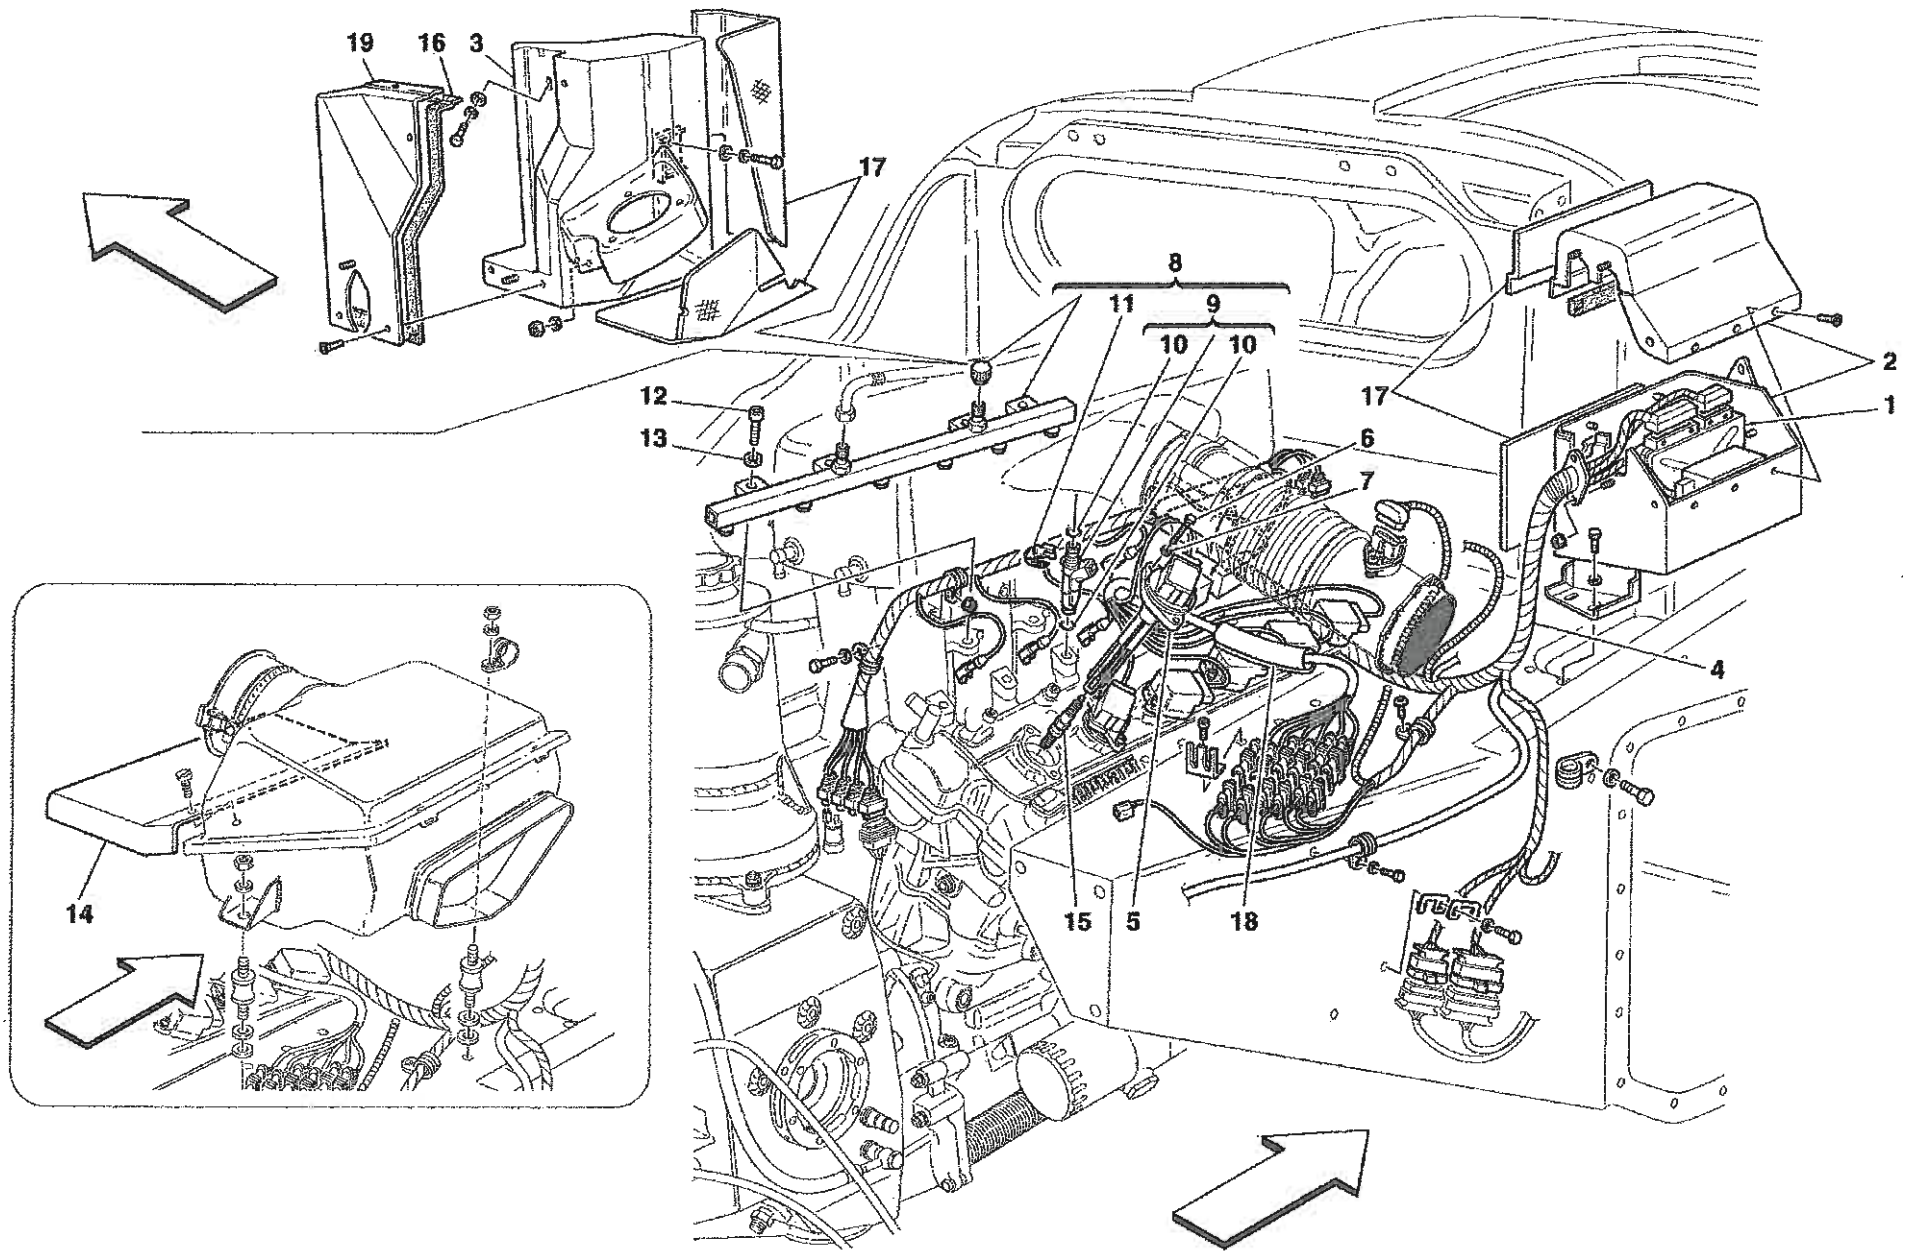

## COACHWORK

- TAV.100 Monocoque Body Frame – Front Frame – Central Frat Floor Pan
- TAV.101 Rear Frame
- TAV.102 Heat Shields and Insulations
- TAV.103 Front – Outer Trims and WheelHouse
- TAV.104 Rear – Outer Trims and WheelHouse
- TAV.105 Front Bumper and Frat Floor Pan
- TAV.106 Rear Bumper and Frat Floor Pan
- TAV.107 Rear Movable Stabilizer
- TAV.108 Front Hood and Opening Device
- TAV.109 Engine Bonnet and Gas Door
- TAV.110 Opening Devices for Engine Engine Bonnet and Gas Door
- TAV.111 Doors – Opening Control, Framework and Coverings
- TAV.112 Doors – Power Window
- TAV.113 Doors – Hinge and Open Control
- TAV.114 Glasses, Gaskets and Rear View Mirrors
- TAV.115 Roof Panel Upholstery and Accessories
- TAV.116 Passengers Compartment Upholstery and Accessories
- TAV.117 Dashboard
- TAV.118 Air Bags
- TAV.119 Dashboard Instruments
- TAV.120 Seat and Safety Belts
- TAV.121 Front and Rear Lights
- TAV.122 Windshield, Glass Washer and Horns
- TAV.123 Electrical System
- TAV.124 Front Electrical Boards and Sensor
- TAV.125 Passengers and Engine Compartments Control Units

Vale fino al cambio Nr.403  
Valid till gearbox Nr.403

Erzo Ferrari - 39 - FRONT BRAKE DISC AND STEERING KNUCKLE

OPTIONAL

OPTIONAL

Enzo Ferrari - 50 - EVAPORATOR UNIT

Enzo Ferrari - 100 - MONOCOQUE BODY FRAME - FRONT FRAME - CENTRAL FLAT FLOOR PAN