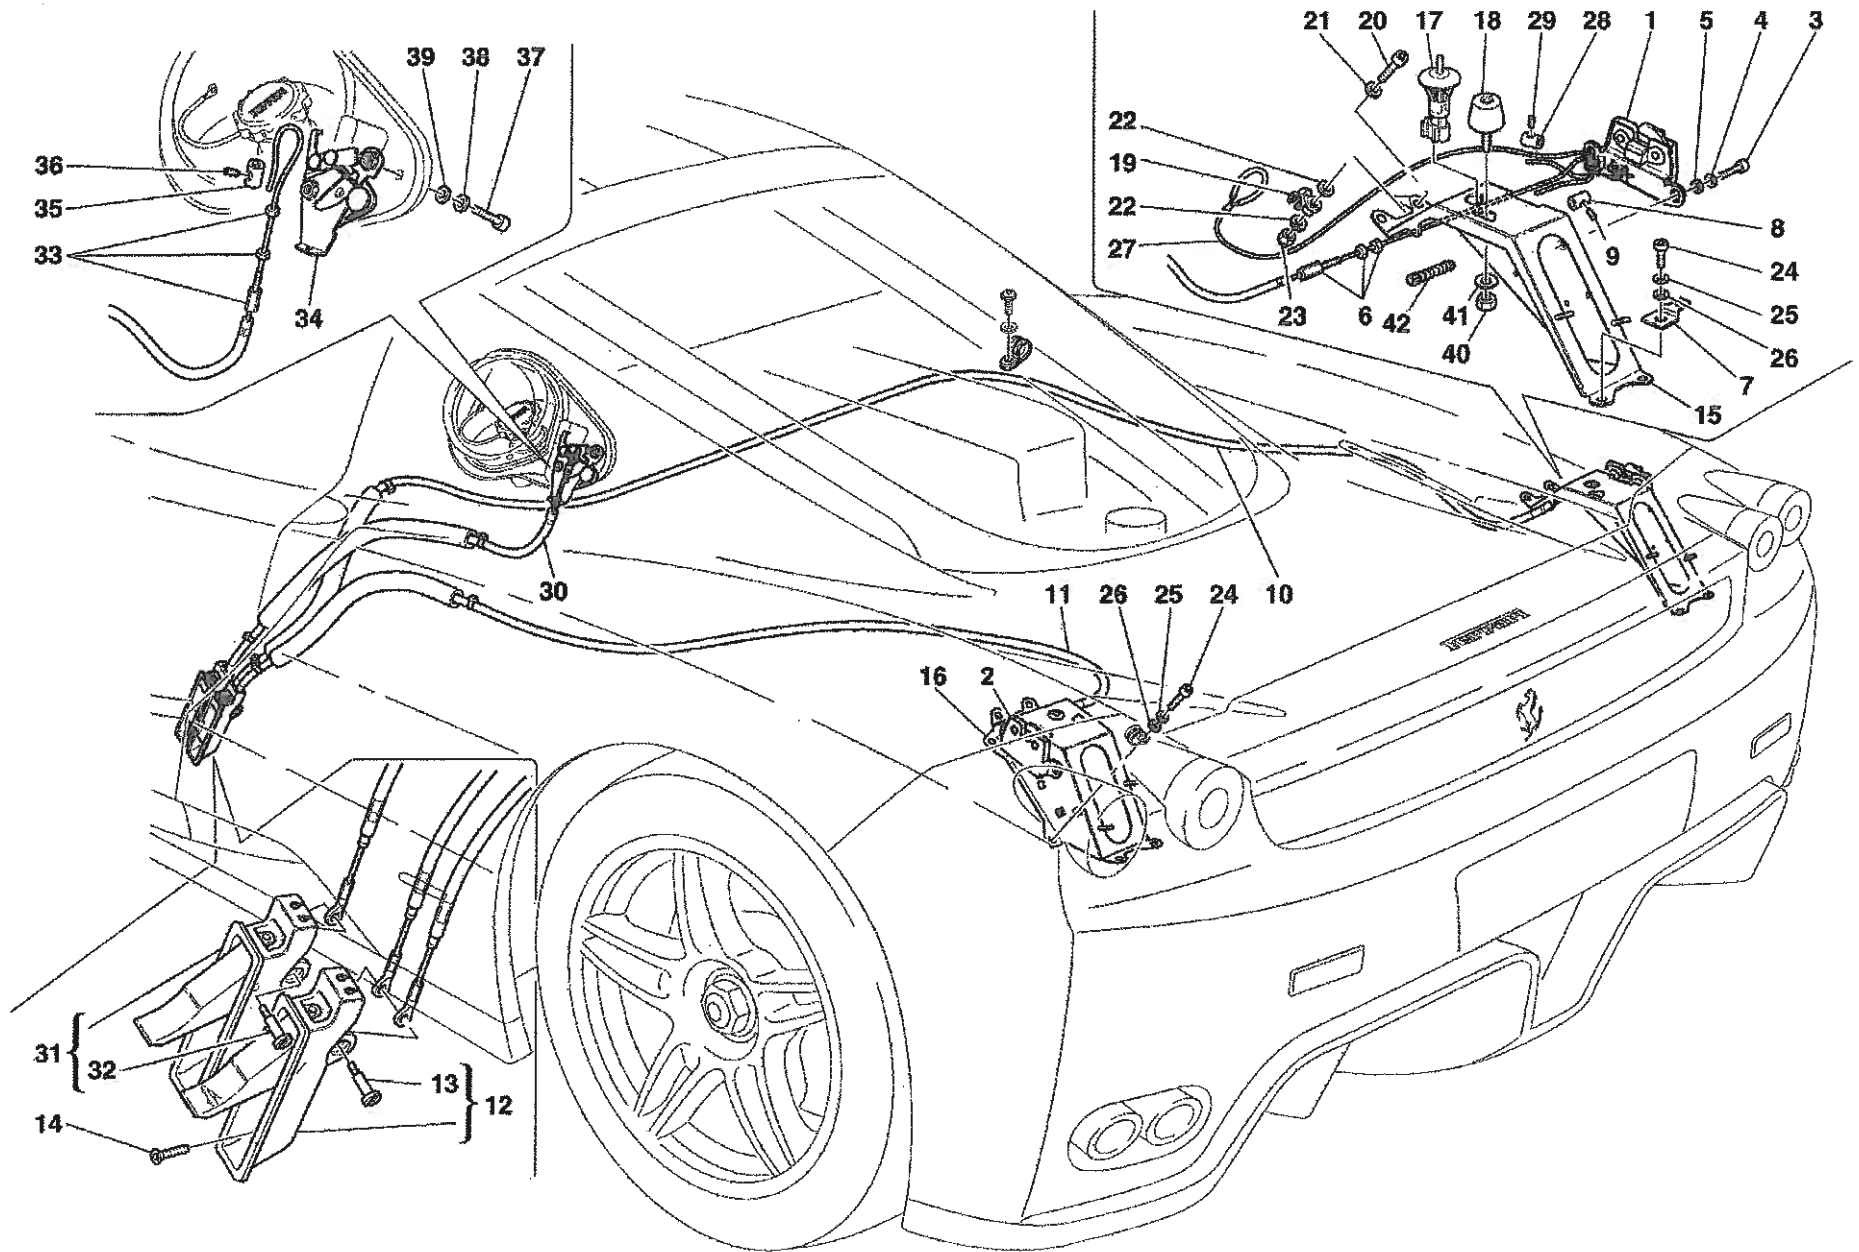

## COACHWORK

- TAV.100 Monocoque Body Frame – Front Frame – Central Frat Floor Pan
- TAV.101 Rear Frame
- TAV.102 Heat Shields and Insulations
- TAV.103 Front – Outer Trims and WheelHouse
- TAV.104 Rear – Outer Trims and WheelHouse
- TAV.105 Front Bumper and Frat Floor Pan
- TAV.106 Rear Bumper and Frat Floor Pan
- TAV.107 Rear Movable Stabilizer
- TAV.108 Front Hood and Opening Device
- TAV.109 Engine Bonnet and Gas Door
- TAV.110 Opening Devices for Engine Engine Bonnet and Gas Door
- TAV.111 Doors – Opening Control, Framework and Coverings
- TAV.112 Doors – Power Window
- TAV.113 Doors – Hinge and Open Control
- TAV.114 Glasses, Gaskets and Rear View Mirrors
- TAV.115 Roof Panel Upholstery and Accessories
- TAV.116 Passengers Compartment Upholstery and Accessories
- TAV.117 Dashboard
- TAV.118 Air Bags
- TAV.119 Dashboard Instruments
- TAV.120 Seat and Safety Belts
- TAV.121 Front and Rear Lights
- TAV.122 Windshield, Glass Washer and Horns
- TAV.123 Electrical System
- TAV.124 Front Electrical Boards and Sensor
- TAV.125 Passengers and Engine Compartments Control Units

Vale fino al cambio Nr.403  
Valid till gearbox Nr.403

Erzo Ferrari - 39 - FRONT BRAKE DISC AND STEERING KNUCKLE

OPTIONAL

OPTIONAL

Enzo Ferrari - 50 - EVAPORATOR UNIT

Enzo Ferrari - 100 - MONOCOQUE BODY FRAME - FRONT FRAME - CENTRAL FLAT FLOOR PAN

Vale per USA e CDN  
Valid for USA and CDN

**CINTURE DI SICUREZZA 4 PUNTI**  
**4 POINT SAFETY BELTS**