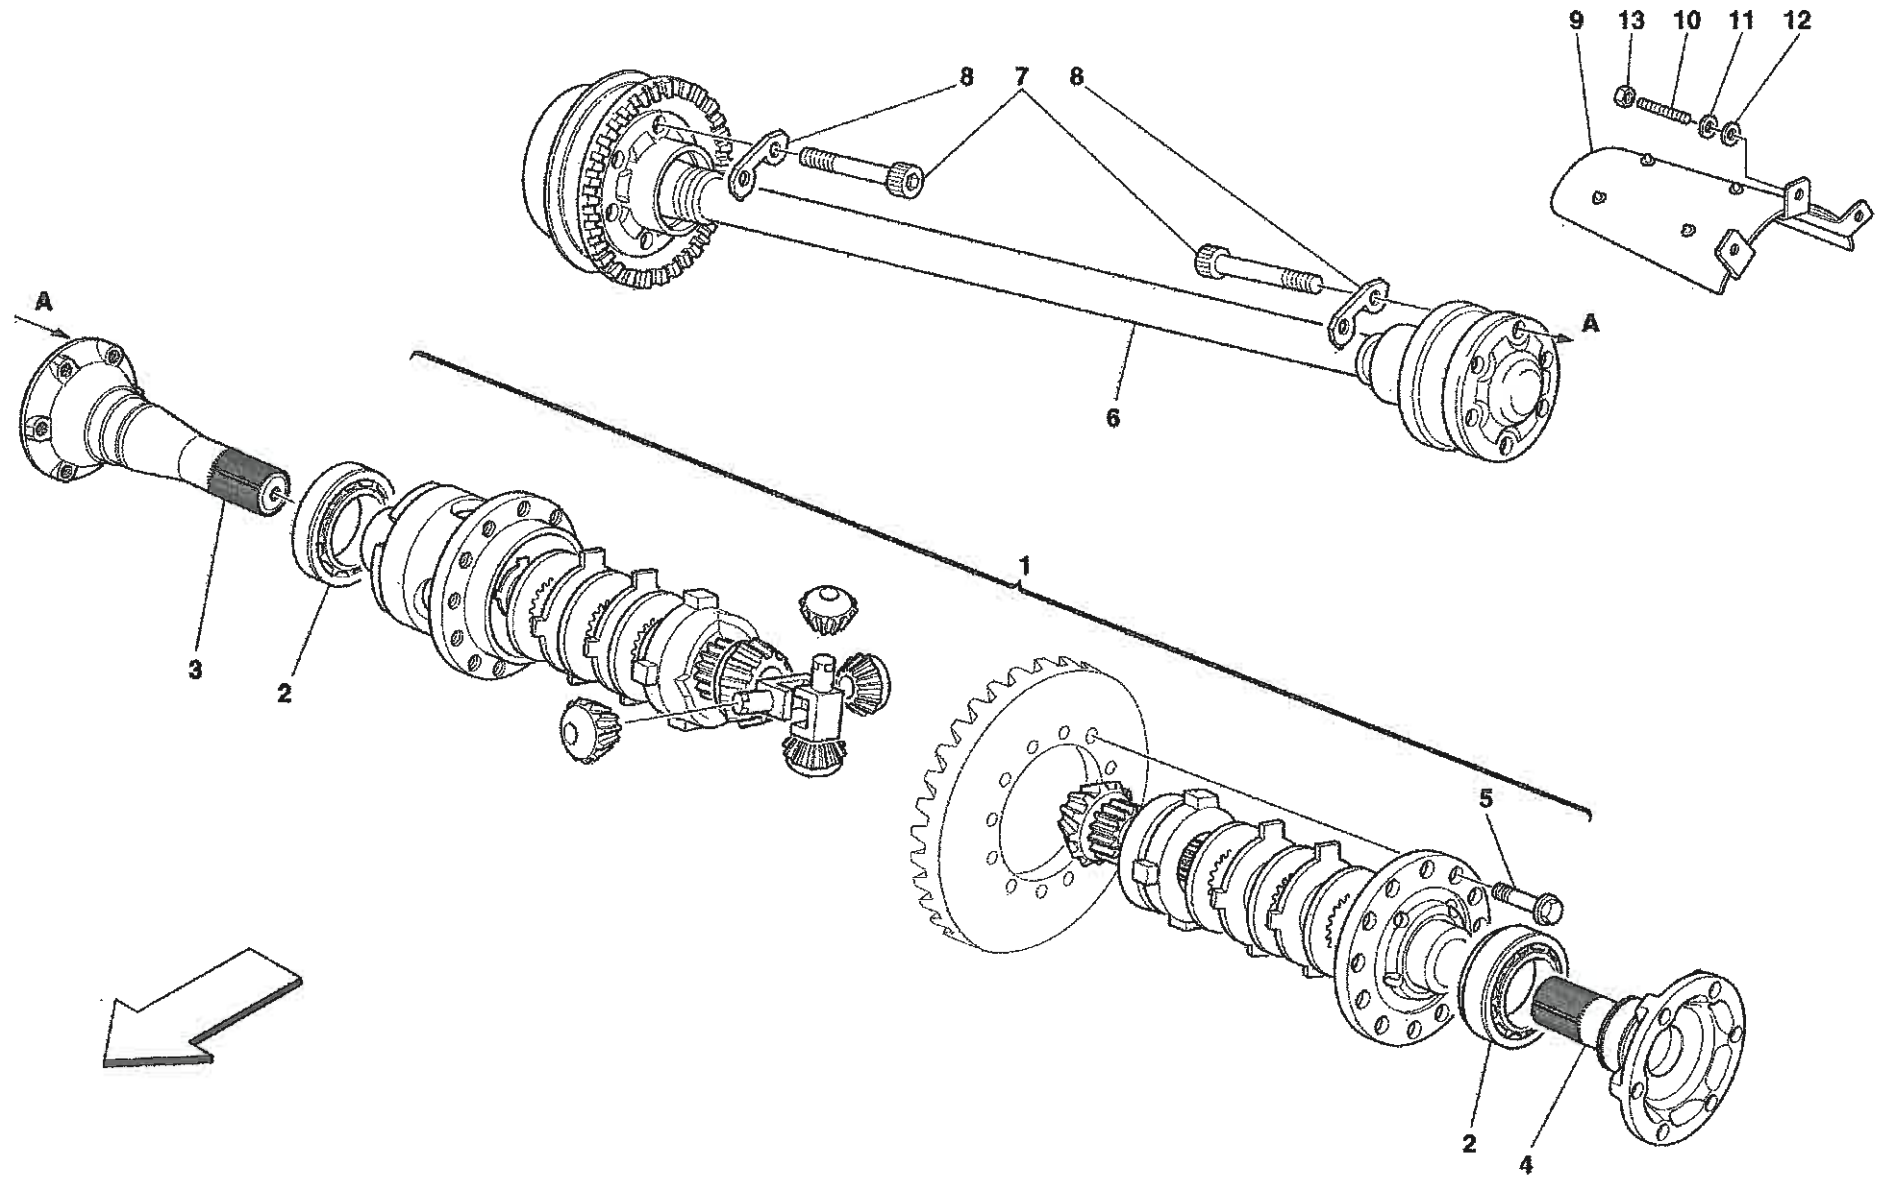

## COACHWORK

- TAV.100 Monocoque Body Frame – Front Frame – Central Frat Floor Pan
- TAV.101 Rear Frame
- TAV.102 Heat Shields and Insulations
- TAV.103 Front – Outer Trims and WheelHouse
- TAV.104 Rear – Outer Trims and WheelHouse
- TAV.105 Front Bumper and Frat Floor Pan
- TAV.106 Rear Bumper and Frat Floor Pan
- TAV.107 Rear Movable Stabilizer
- TAV.108 Front Hood and Opening Device
- TAV.109 Engine Bonnet and Gas Door
- TAV.110 Opening Devices for Engine Engine Bonnet and Gas Door
- TAV.111 Doors – Opening Control, Framework and Coverings
- TAV.112 Doors – Power Window
- TAV.113 Doors – Hinge and Open Control
- TAV.114 Glasses, Gaskets and Rear View Mirrors
- TAV.115 Roof Panel Upholstery and Accessories
- TAV.116 Passengers Compartment Upholstery and Accessories
- TAV.117 Dashboard
- TAV.118 Air Bags
- TAV.119 Dashboard Instruments
- TAV.120 Seat and Safety Belts
- TAV.121 Front and Rear Lights
- TAV.122 Windshield, Glass Washer and Horns
- TAV.123 Electrical System
- TAV.124 Front Electrical Boards and Sensor
- TAV.125 Passengers and Engine Compartments Control Units

Vale fino al cambio Nr.403  
Valid till gearbox Nr.403

Erzo Ferrari - 39 - FRONT BRAKE DISC AND STEERING KNUCKLE

OPTIONAL

OPTIONAL

Enzo Ferrari - 50 - EVAPORATOR UNIT

Enzo Ferrari - 100 - MONOCOQUE BODY FRAME - FRONT FRAME - CENTRAL FLAT FLOOR PAN