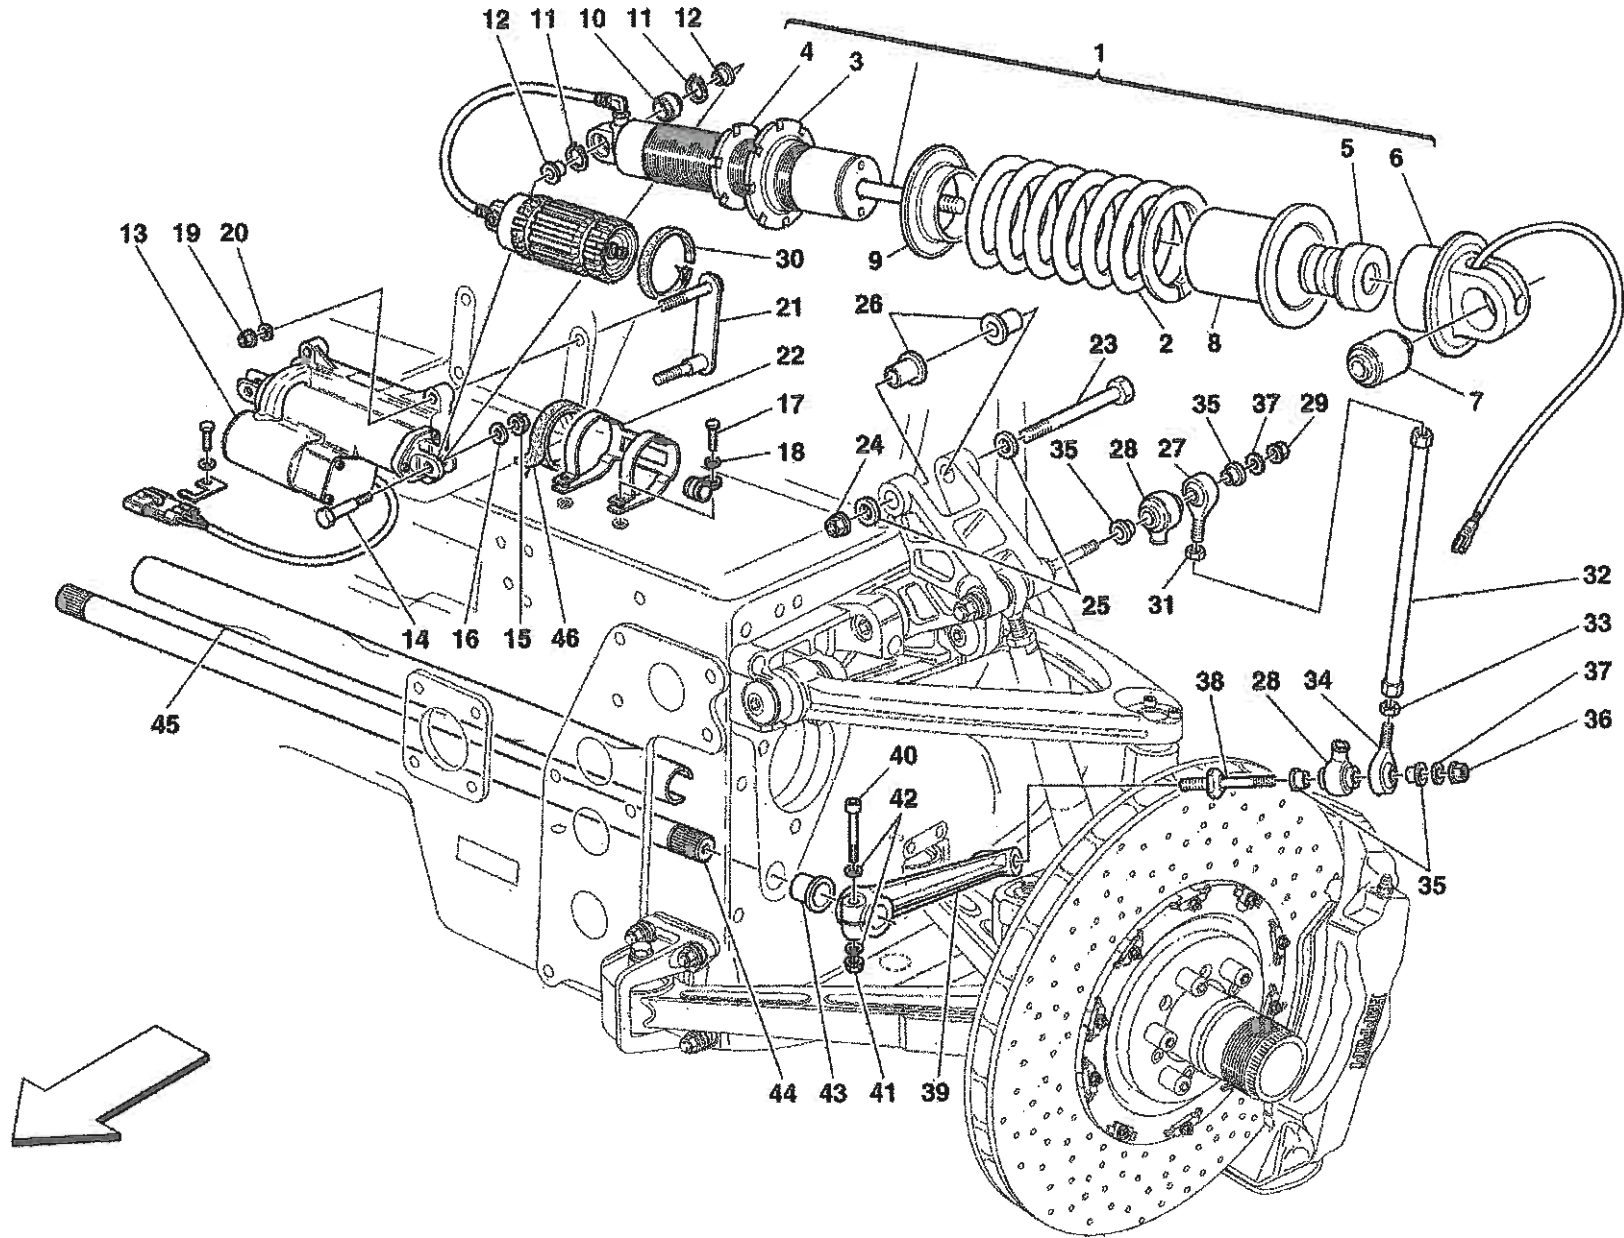

## COACHWORK

- TAV.100 Monocoque Body Frame – Front Frame – Central Frat Floor Pan
- TAV.101 Rear Frame
- TAV.102 Heat Shields and Insulations
- TAV.103 Front – Outer Trims and WheelHouse
- TAV.104 Rear – Outer Trims and WheelHouse
- TAV.105 Front Bumper and Frat Floor Pan
- TAV.106 Rear Bumper and Frat Floor Pan
- TAV.107 Rear Movable Stabilizer
- TAV.108 Front Hood and Opening Device
- TAV.109 Engine Bonnet and Gas Door
- TAV.110 Opening Devices for Engine Engine Bonnet and Gas Door
- TAV.111 Doors – Opening Control, Framework and Coverings
- TAV.112 Doors – Power Window
- TAV.113 Doors – Hinge and Open Control
- TAV.114 Glasses, Gaskets and Rear View Mirrors
- TAV.115 Roof Panel Upholstery and Accessories
- TAV.116 Passengers Compartment Upholstery and Accessories
- TAV.117 Dashboard
- TAV.118 Air Bags
- TAV.119 Dashboard Instruments
- TAV.120 Seat and Safety Belts
- TAV.121 Front and Rear Lights
- TAV.122 Windshield, Glass Washer and Horns
- TAV.123 Electrical System
- TAV.124 Front Electrical Boards and Sensor
- TAV.125 Passengers and Engine Compartments Control Units

Vale fino al cambio Nr.403  
Valid till gearbox Nr.403

Erzo Ferrari - 39 - FRONT BRAKE DISC AND STEERING KNUCKLE

OPTIONAL

OPTIONAL

Enzo Ferrari - 50 - EVAPORATOR UNIT

Enzo Ferrari - 100 - MONOCOQUE BODY FRAME - FRONT FRAME - CENTRAL FLAT FLOOR PAN

Vale per USA e CDN  
Valid for USA and CDN

**CINTURE DI SICUREZZA 4 PUNTI**  
**4 POINT SAFETY BELTS**