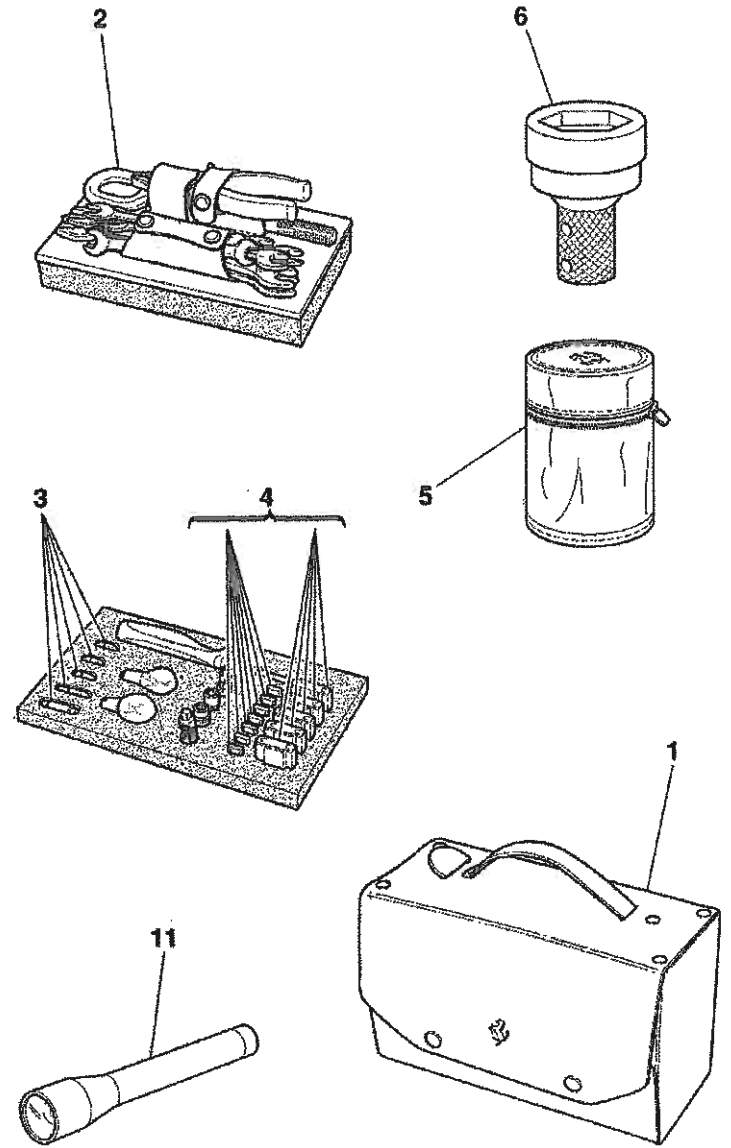

## COACHWORK

- TAV.100 Monocoque Body Frame – Front Frame – Central Frat Floor Pan
- TAV.101 Rear Frame
- TAV.102 Heat Shields and Insulations
- TAV.103 Front – Outer Trims and WheelHouse
- TAV.104 Rear – Outer Trims and WheelHouse
- TAV.105 Front Bumper and Frat Floor Pan
- TAV.106 Rear Bumper and Frat Floor Pan
- TAV.107 Rear Movable Stabilizer
- TAV.108 Front Hood and Opening Device
- TAV.109 Engine Bonnet and Gas Door
- TAV.110 Opening Devices for Engine Engine Bonnet and Gas Door
- TAV.111 Doors – Opening Control, Framework and Coverings
- TAV.112 Doors – Power Window
- TAV.113 Doors – Hinge and Open Control
- TAV.114 Glasses, Gaskets and Rear View Mirrors
- TAV.115 Roof Panel Upholstery and Accessories
- TAV.116 Passengers Compartment Upholstery and Accessories
- TAV.117 Dashboard
- TAV.118 Air Bags
- TAV.119 Dashboard Instruments
- TAV.120 Seat and Safety Belts
- TAV.121 Front and Rear Lights
- TAV.122 Windshield, Glass Washer and Horns
- TAV.123 Electrical System
- TAV.124 Front Electrical Boards and Sensor
- TAV.125 Passengers and Engine Compartments Control Units

Vale fino al cambio Nr.403  
Valid till gearbox Nr.403

Erzo Ferrari - 39 - FRONT BRAKE DISC AND STEERING KNUCKLE

OPTIONAL

OPTIONAL

Enzo Ferrari - 50 - EVAPORATOR UNIT

Enzo Ferrari - 100 - MONOCOQUE BODY FRAME - FRONT FRAME - CENTRAL FLAT FLOOR PAN

Vale per USA e CDN  
Valid for USA and CDN

**CINTURE DI SICUREZZA 4 PUNTI**  
**4 POINT SAFETY BELTS**