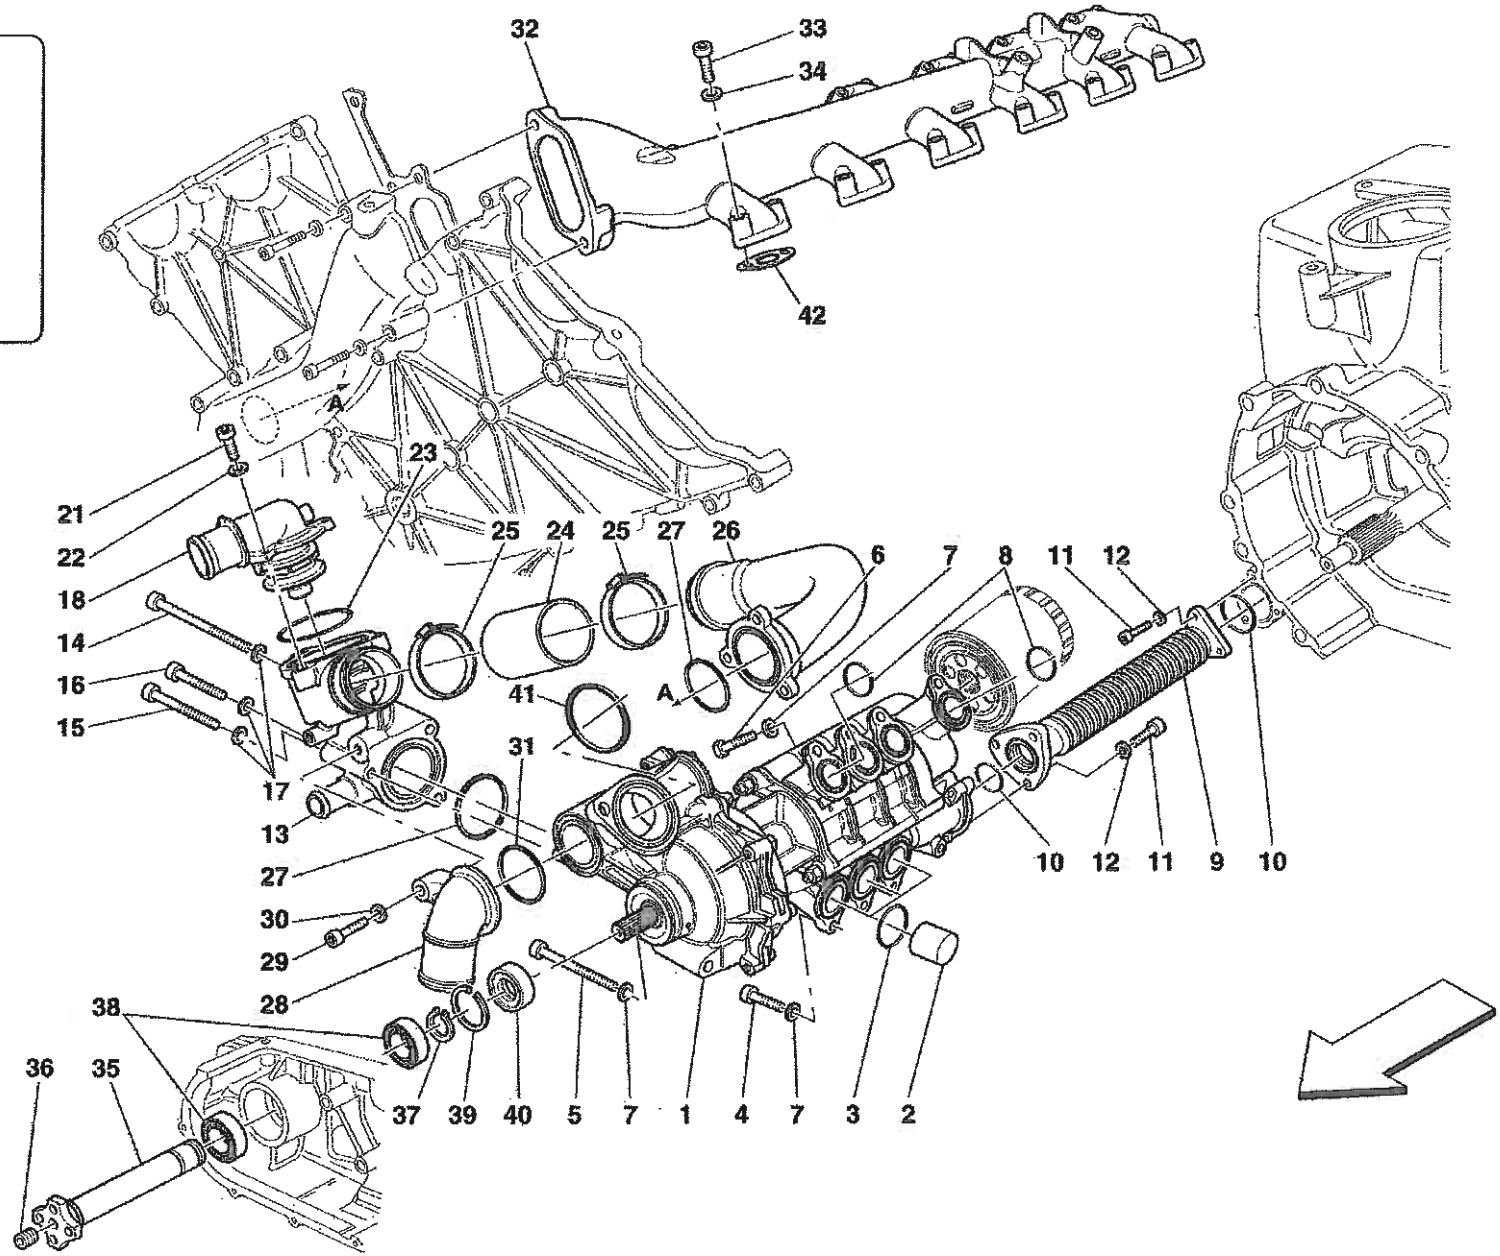

## COACHWORK

- TAV.100 Monocoque Body Frame – Front Frame – Central Frat Floor Pan
- TAV.101 Rear Frame
- TAV.102 Heat Shields and Insulations
- TAV.103 Front – Outer Trims and WheelHouse
- TAV.104 Rear – Outer Trims and WheelHouse
- TAV.105 Front Bumper and Frat Floor Pan
- TAV.106 Rear Bumper and Frat Floor Pan
- TAV.107 Rear Movable Stabilizer
- TAV.108 Front Hood and Opening Device
- TAV.109 Engine Bonnet and Gas Door
- TAV.110 Opening Devices for Engine Engine Bonnet and Gas Door
- TAV.111 Doors – Opening Control, Framework and Coverings
- TAV.112 Doors – Power Window
- TAV.113 Doors – Hinge and Open Control
- TAV.114 Glasses, Gaskets and Rear View Mirrors
- TAV.115 Roof Panel Upholstery and Accessories
- TAV.116 Passengers Compartment Upholstery and Accessories
- TAV.117 Dashboard
- TAV.118 Air Bags
- TAV.119 Dashboard Instruments
- TAV.120 Seat and Safety Belts
- TAV.121 Front and Rear Lights
- TAV.122 Windshield, Glass Washer and Horns
- TAV.123 Electrical System
- TAV.124 Front Electrical Boards and Sensor
- TAV.125 Passengers and Engine Compartments Control Units

Vale fino al cambio Nr.403  
Valid till gearbox Nr.403

Erzo Ferrari - 39 - FRONT BRAKE DISC AND STEERING KNUCKLE

OPTIONAL

OPTIONAL

Enzo Ferrari - 50 - EVAPORATOR UNIT

Enzo Ferrari - 100 - MONOCOQUE BODY FRAME - FRONT FRAME - CENTRAL FLAT FLOOR PAN