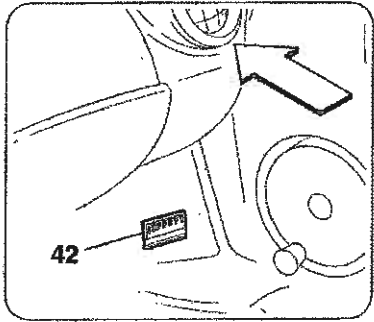

## COACHWORK

- TAV.100 Monocoque Body Frame – Front Frame – Central Frat Floor Pan
- TAV.101 Rear Frame
- TAV.102 Heat Shields and Insulations
- TAV.103 Front – Outer Trims and WheelHouse
- TAV.104 Rear – Outer Trims and WheelHouse
- TAV.105 Front Bumper and Frat Floor Pan
- TAV.106 Rear Bumper and Frat Floor Pan
- TAV.107 Rear Movable Stabilizer
- TAV.108 Front Hood and Opening Device
- TAV.109 Engine Bonnet and Gas Door
- TAV.110 Opening Devices for Engine Engine Bonnet and Gas Door
- TAV.111 Doors – Opening Control, Framework and Coverings
- TAV.112 Doors – Power Window
- TAV.113 Doors – Hinge and Open Control
- TAV.114 Glasses, Gaskets and Rear View Mirrors
- TAV.115 Roof Panel Upholstery and Accessories
- TAV.116 Passengers Compartment Upholstery and Accessories
- TAV.117 Dashboard
- TAV.118 Air Bags
- TAV.119 Dashboard Instruments
- TAV.120 Seat and Safety Belts
- TAV.121 Front and Rear Lights
- TAV.122 Windshield, Glass Washer and Horns
- TAV.123 Electrical System
- TAV.124 Front Electrical Boards and Sensor
- TAV.125 Passengers and Engine Compartments Control Units

Vale fino al cambio Nr.403  
Valid till gearbox Nr.403

Erzo Ferrari - 39 - FRONT BRAKE DISC AND STEERING KNUCKLE

OPTIONAL

OPTIONAL

Enzo Ferrari - 50 - EVAPORATOR UNIT

Enzo Ferrari - 100 - MONOCOQUE BODY FRAME - FRONT FRAME - CENTRAL FLAT FLOOR PAN

Vale per USA e CDN  
Valid for USA and CDN

**CINTURE DI SICUREZZA 4 PUNTI**  
**4 POINT SAFETY BELTS**