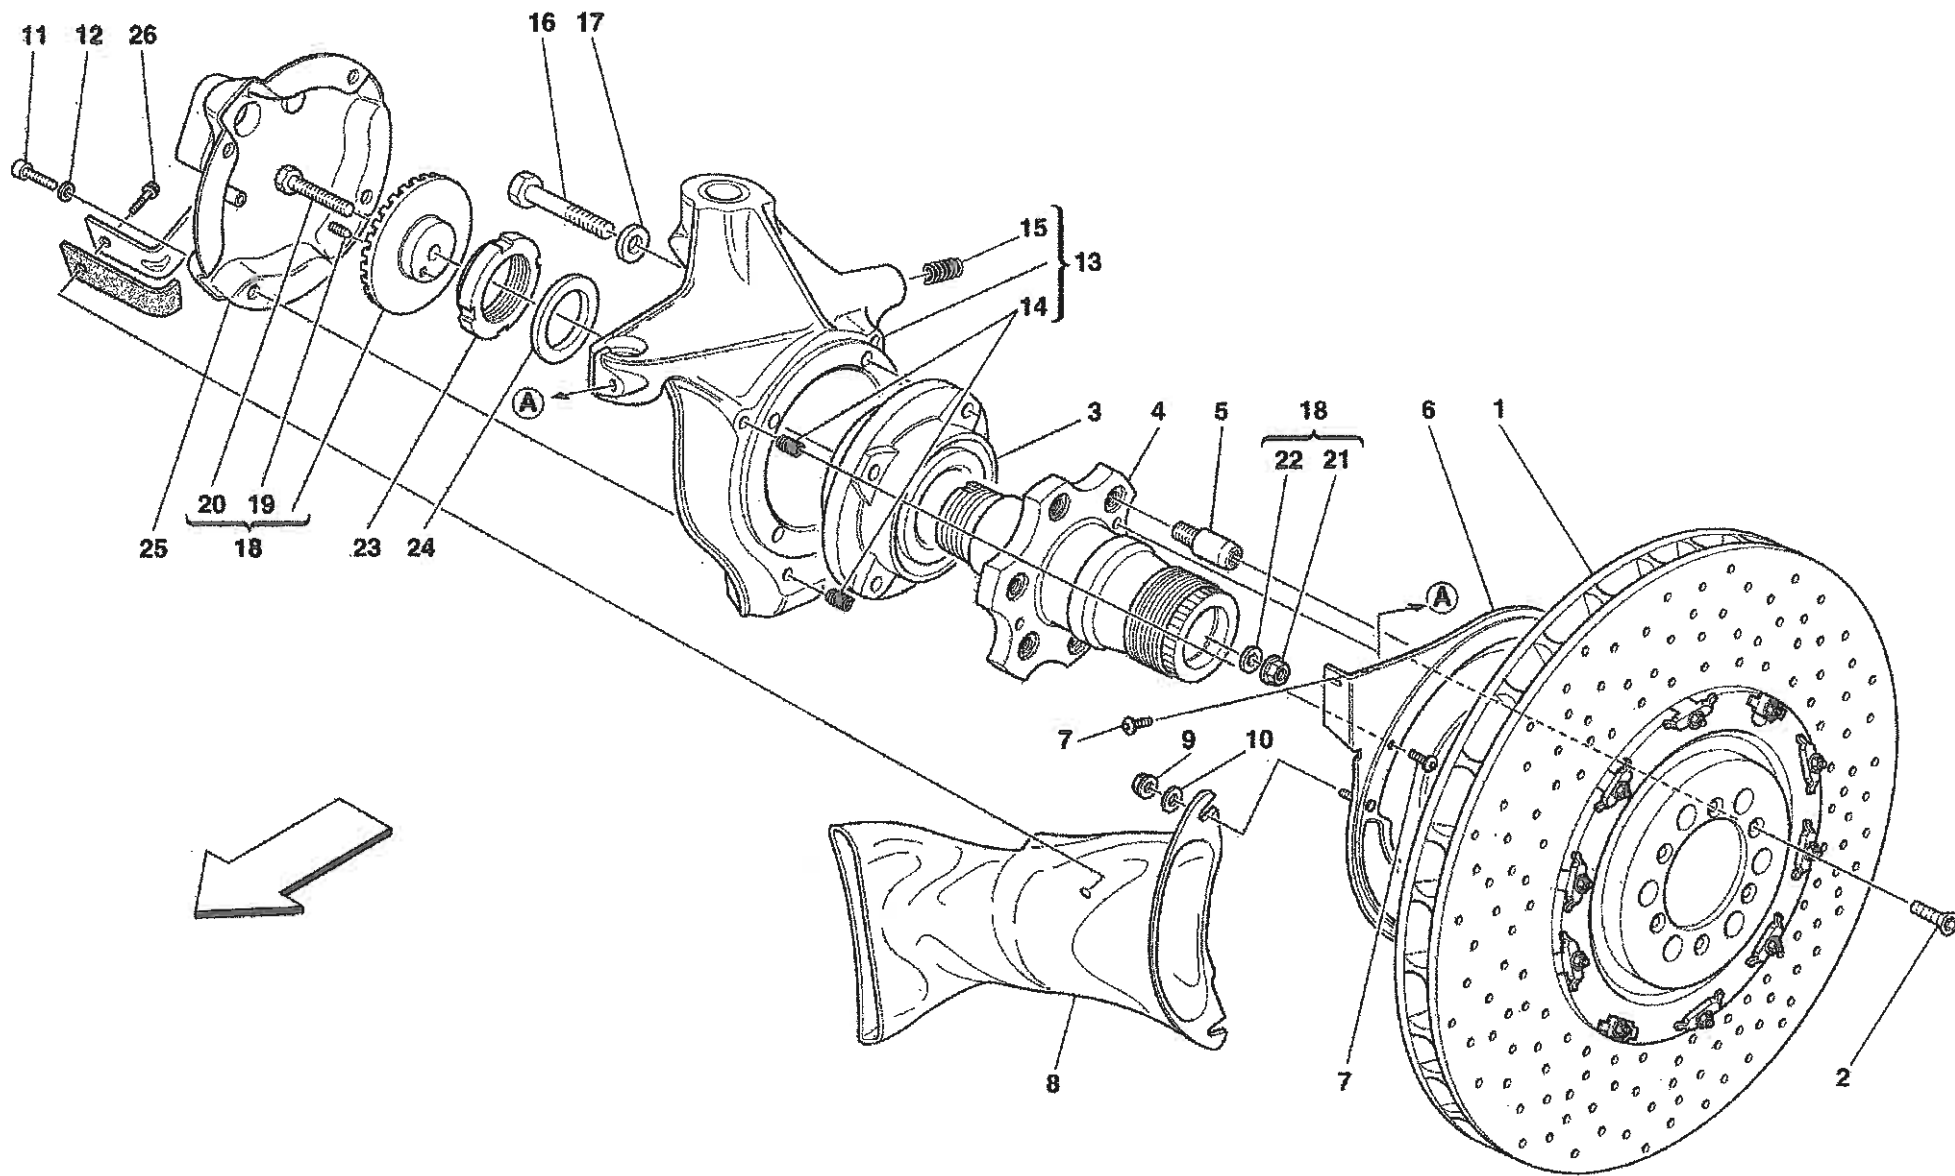

## COACHWORK

- TAV.100 Monocoque Body Frame – Front Frame – Central Frat Floor Pan
- TAV.101 Rear Frame
- TAV.102 Heat Shields and Insulations
- TAV.103 Front – Outer Trims and WheelHouse
- TAV.104 Rear – Outer Trims and WheelHouse
- TAV.105 Front Bumper and Frat Floor Pan
- TAV.106 Rear Bumper and Frat Floor Pan
- TAV.107 Rear Movable Stabilizer
- TAV.108 Front Hood and Opening Device
- TAV.109 Engine Bonnet and Gas Door
- TAV.110 Opening Devices for Engine Engine Bonnet and Gas Door
- TAV.111 Doors – Opening Control, Framework and Coverings
- TAV.112 Doors – Power Window
- TAV.113 Doors – Hinge and Open Control
- TAV.114 Glasses, Gaskets and Rear View Mirrors
- TAV.115 Roof Panel Upholstery and Accessories
- TAV.116 Passengers Compartment Upholstery and Accessories
- TAV.117 Dashboard
- TAV.118 Air Bags
- TAV.119 Dashboard Instruments
- TAV.120 Seat and Safety Belts
- TAV.121 Front and Rear Lights
- TAV.122 Windshield, Glass Washer and Horns
- TAV.123 Electrical System
- TAV.124 Front Electrical Boards and Sensor
- TAV.125 Passengers and Engine Compartments Control Units

Vale fino al cambio Nr.403  
Valid till gearbox Nr.403

Erzo Ferrari - 39 - FRONT BRAKE DISC AND STEERING KNUCKLE

OPTIONAL

OPTIONAL

Enzo Ferrari - 50 - EVAPORATOR UNIT

Enzo Ferrari - 100 - MONOCOQUE BODY FRAME - FRONT FRAME - CENTRAL FLAT FLOOR PAN

Vale per USA e CDN  
Valid for USA and CDN

**CINTURE DI SICUREZZA 4 PUNTI**  
**4 POINT SAFETY BELTS**