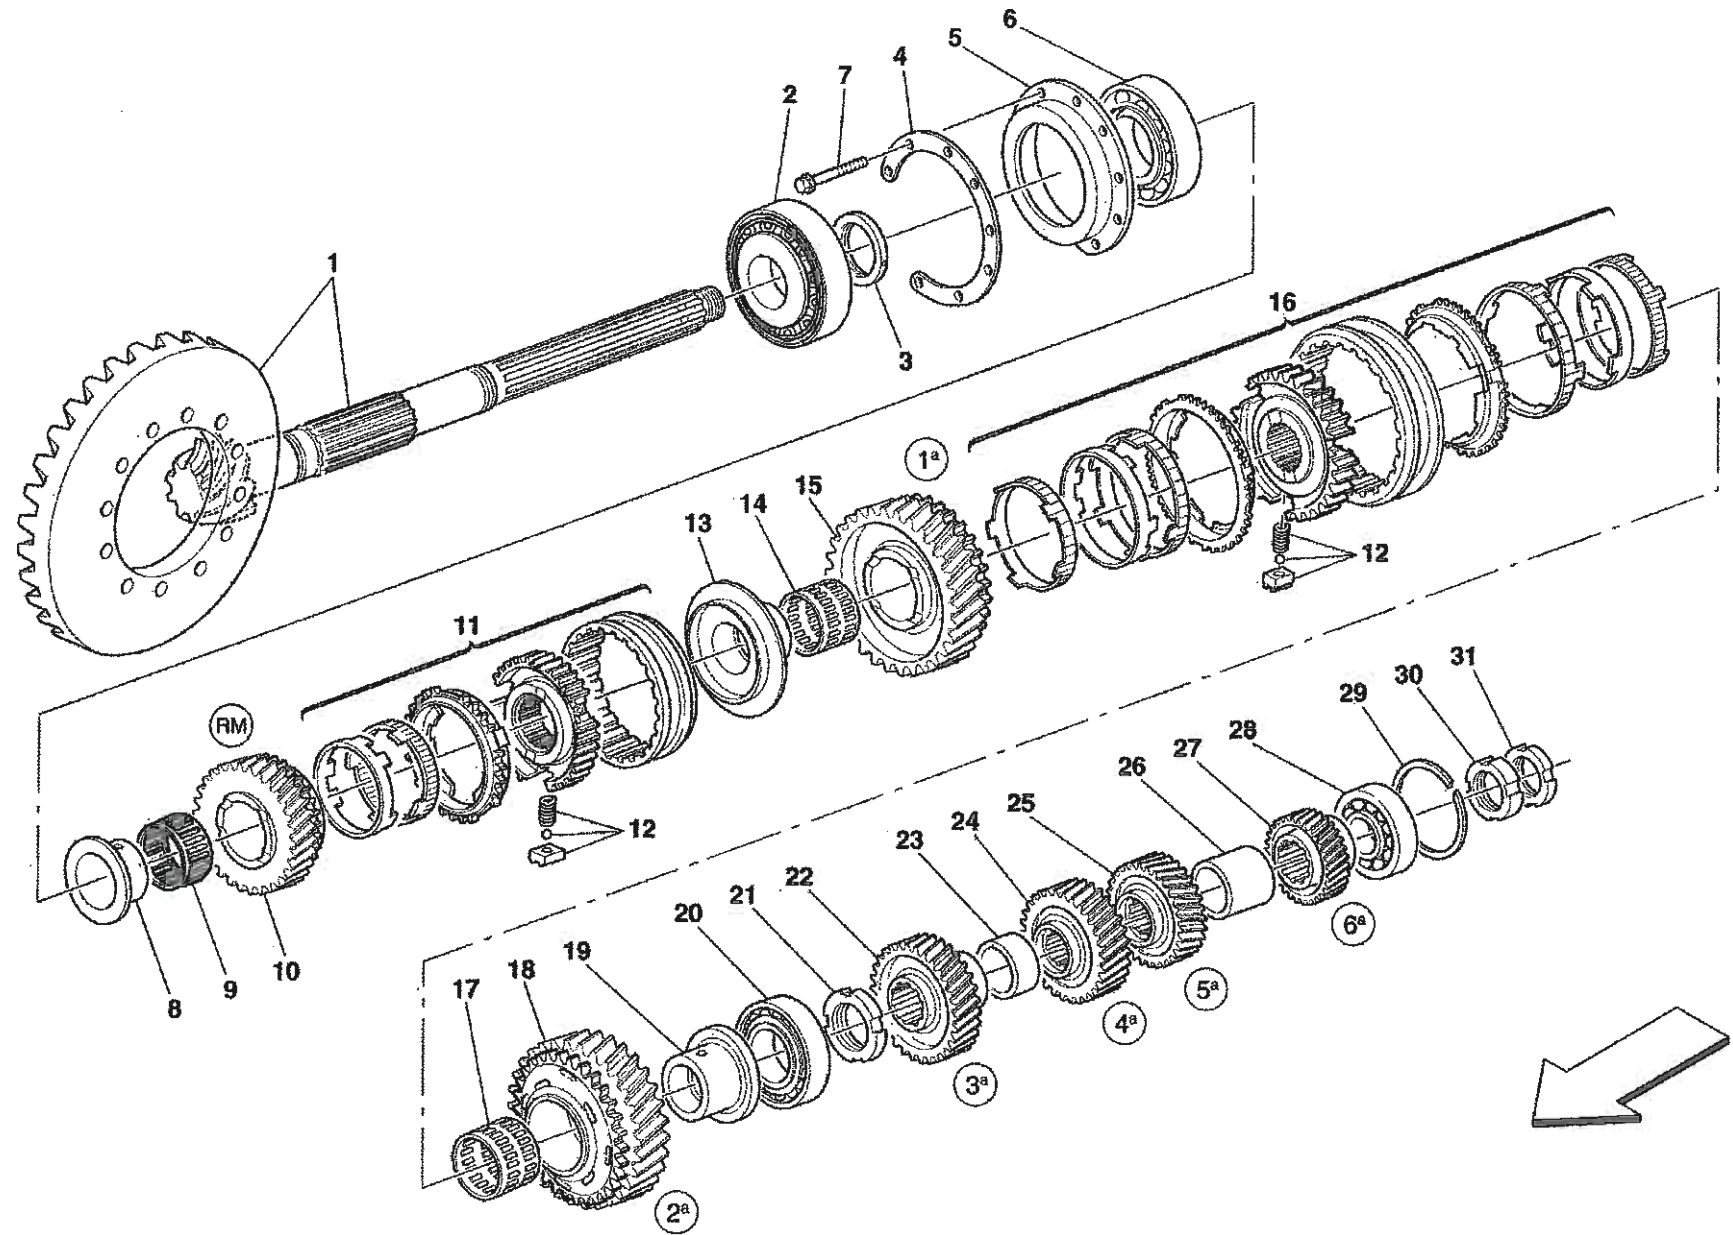

## COACHWORK

- TAV.100 Monocoque Body Frame – Front Frame – Central Frat Floor Pan
- TAV.101 Rear Frame
- TAV.102 Heat Shields and Insulations
- TAV.103 Front – Outer Trims and WheelHouse
- TAV.104 Rear – Outer Trims and WheelHouse
- TAV.105 Front Bumper and Frat Floor Pan
- TAV.106 Rear Bumper and Frat Floor Pan
- TAV.107 Rear Movable Stabilizer
- TAV.108 Front Hood and Opening Device
- TAV.109 Engine Bonnet and Gas Door
- TAV.110 Opening Devices for Engine Engine Bonnet and Gas Door
- TAV.111 Doors – Opening Control, Framework and Coverings
- TAV.112 Doors – Power Window
- TAV.113 Doors – Hinge and Open Control
- TAV.114 Glasses, Gaskets and Rear View Mirrors
- TAV.115 Roof Panel Upholstery and Accessories
- TAV.116 Passengers Compartment Upholstery and Accessories
- TAV.117 Dashboard
- TAV.118 Air Bags
- TAV.119 Dashboard Instruments
- TAV.120 Seat and Safety Belts
- TAV.121 Front and Rear Lights
- TAV.122 Windshield, Glass Washer and Horns
- TAV.123 Electrical System
- TAV.124 Front Electrical Boards and Sensor
- TAV.125 Passengers and Engine Compartments Control Units

Vale fino al cambio Nr.403  
Valid till gearbox Nr.403

Erzo Ferrari - 39 - FRONT BRAKE DISC AND STEERING KNUCKLE

OPTIONAL

OPTIONAL

Enzo Ferrari - 50 - EVAPORATOR UNIT

Enzo Ferrari - 100 - MONOCOQUE BODY FRAME - FRONT FRAME - CENTRAL FLAT FLOOR PAN

Vale per USA e CDN  
Valid for USA and CDN

**CINTURE DI SICUREZZA 4 PUNTI**  
**4 POINT SAFETY BELTS**