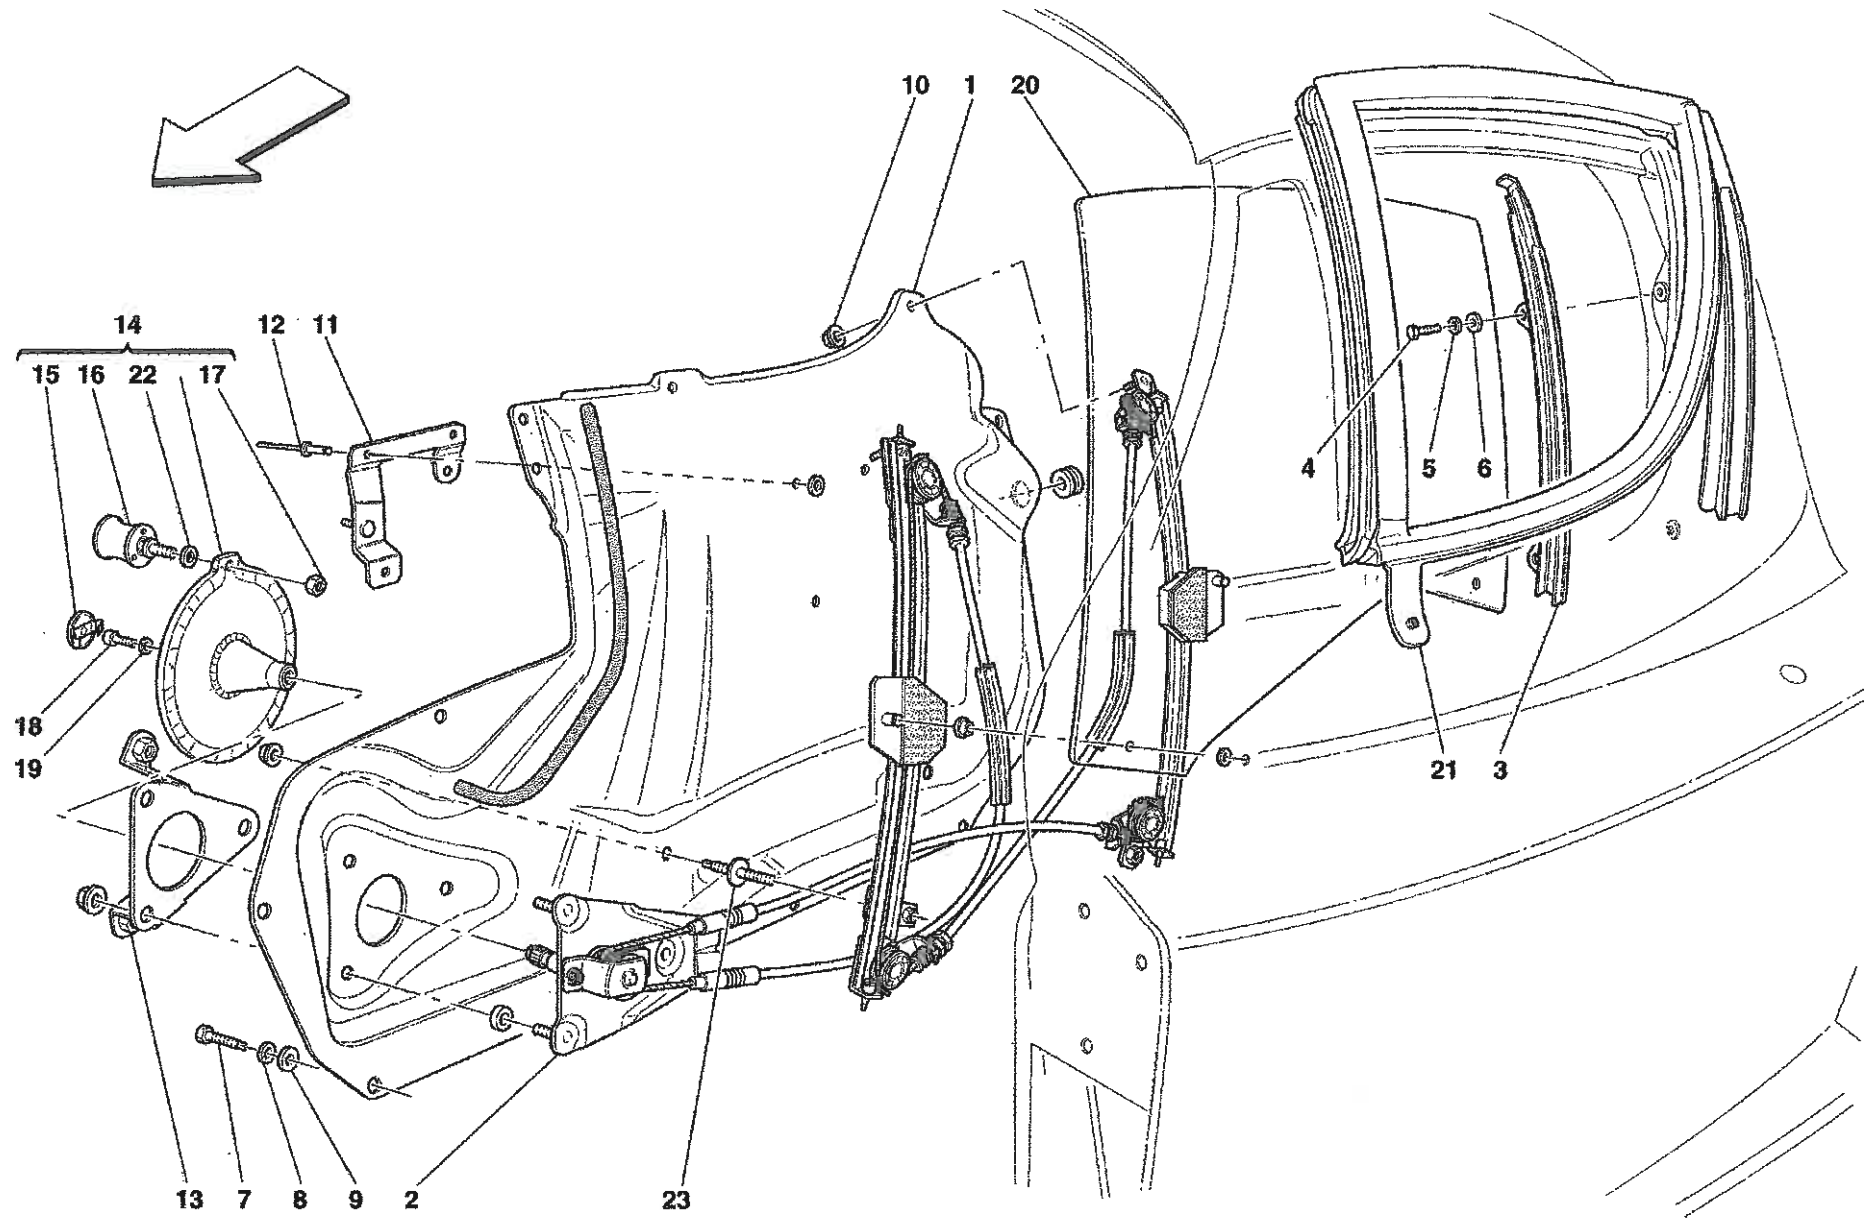

## COACHWORK

- TAV.100 Monocoque Body Frame – Front Frame – Central Frat Floor Pan
- TAV.101 Rear Frame
- TAV.102 Heat Shields and Insulations
- TAV.103 Front – Outer Trims and WheelHouse
- TAV.104 Rear – Outer Trims and WheelHouse
- TAV.105 Front Bumper and Frat Floor Pan
- TAV.106 Rear Bumper and Frat Floor Pan
- TAV.107 Rear Movable Stabilizer
- TAV.108 Front Hood and Opening Device
- TAV.109 Engine Bonnet and Gas Door
- TAV.110 Opening Devices for Engine Engine Bonnet and Gas Door
- TAV.111 Doors – Opening Control, Framework and Coverings
- TAV.112 Doors – Power Window
- TAV.113 Doors – Hinge and Open Control
- TAV.114 Glasses, Gaskets and Rear View Mirrors
- TAV.115 Roof Panel Upholstery and Accessories
- TAV.116 Passengers Compartment Upholstery and Accessories
- TAV.117 Dashboard
- TAV.118 Air Bags
- TAV.119 Dashboard Instruments
- TAV.120 Seat and Safety Belts
- TAV.121 Front and Rear Lights
- TAV.122 Windshield, Glass Washer and Horns
- TAV.123 Electrical System
- TAV.124 Front Electrical Boards and Sensor
- TAV.125 Passengers and Engine Compartments Control Units

Vale fino al cambio Nr.403  
Valid till gearbox Nr.403

Erzo Ferrari - 39 - FRONT BRAKE DISC AND STEERING KNUCKLE

OPTIONAL

OPTIONAL

Enzo Ferrari - 50 - EVAPORATOR UNIT

Enzo Ferrari - 100 - MONOCOQUE BODY FRAME - FRONT FRAME - CENTRAL FLAT FLOOR PAN

Vale per USA e CDN  
Valid for USA and CDN

**CINTURE DI SICUREZZA 4 PUNTI**  
**4 POINT SAFETY BELTS**