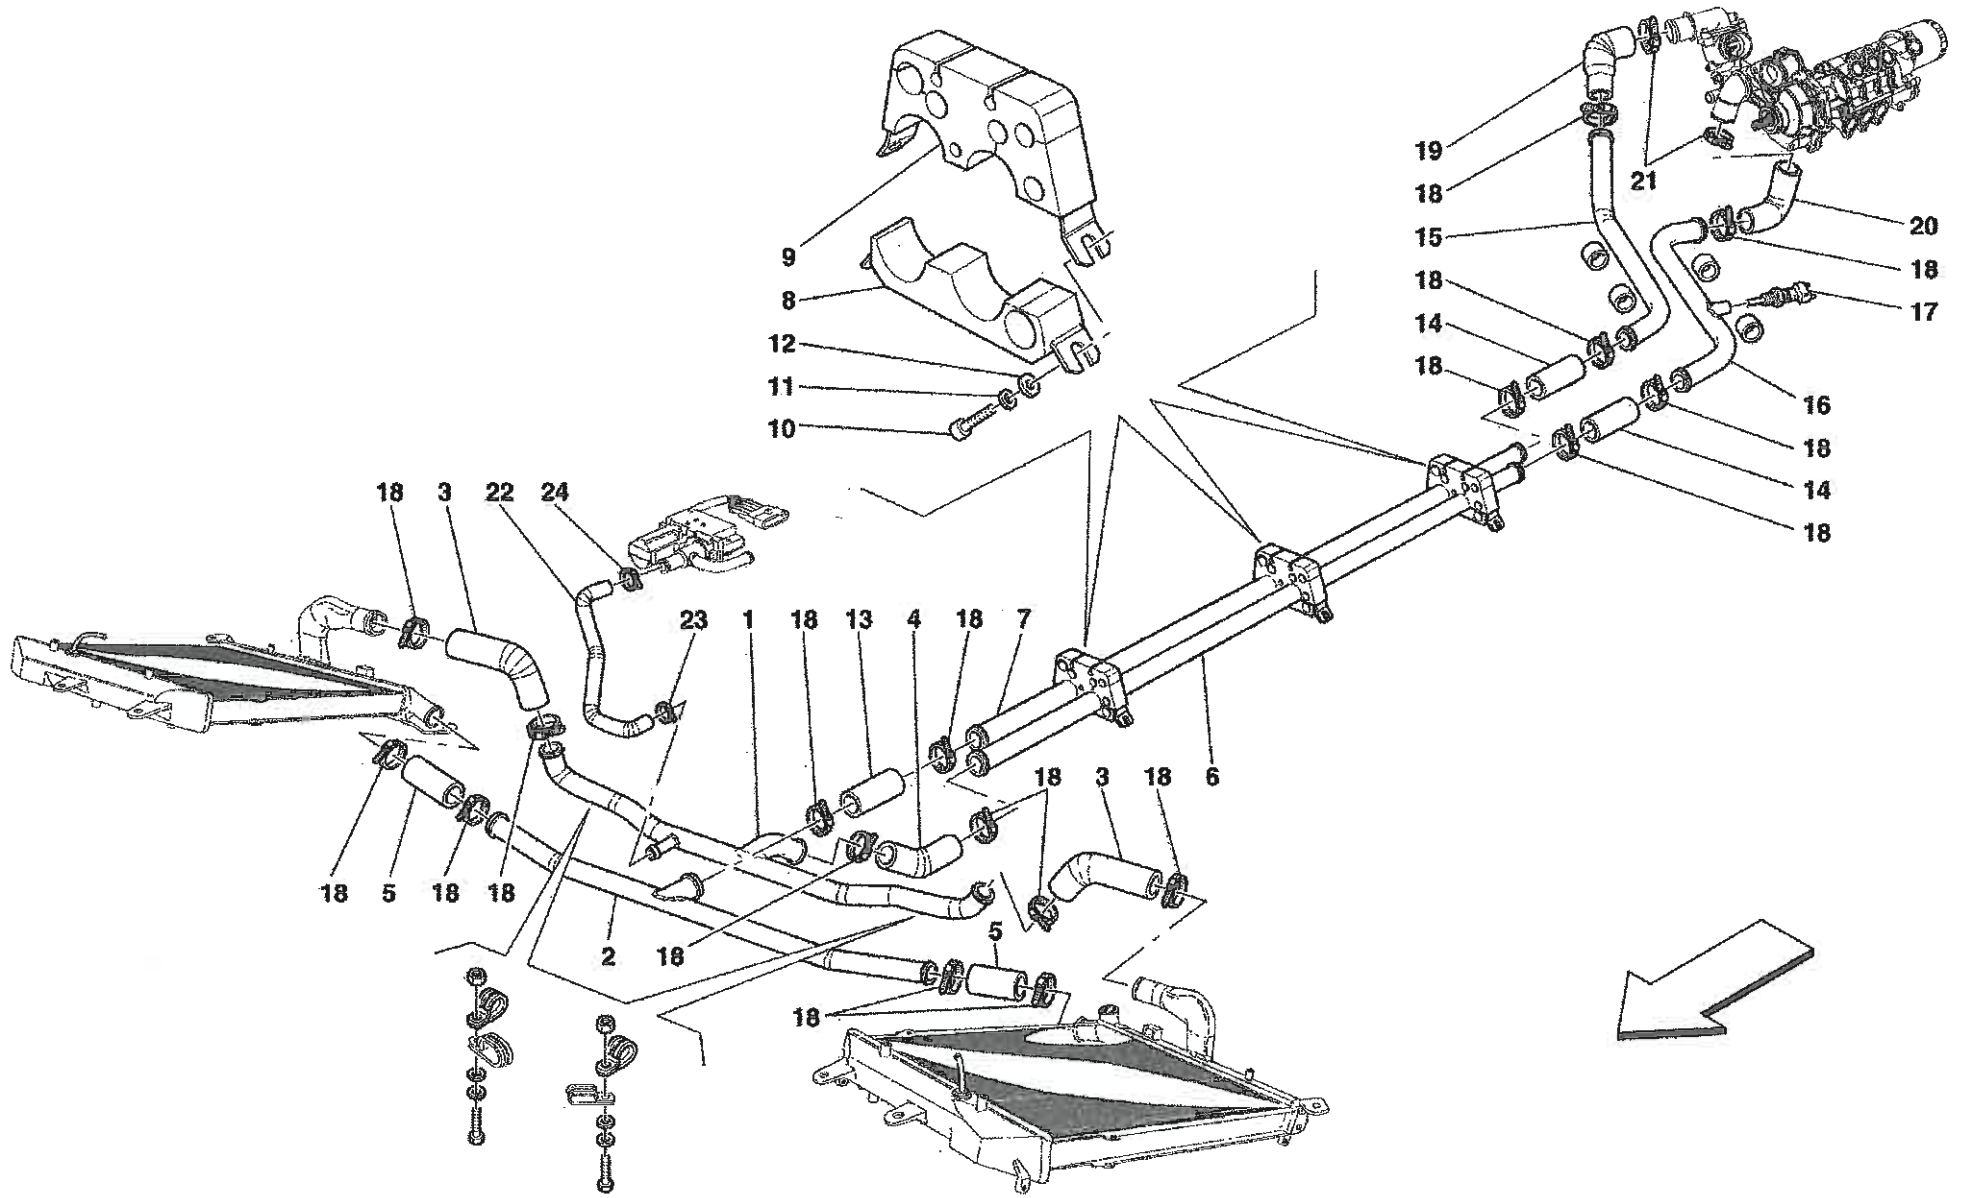

## COACHWORK

- TAV.100 Monocoque Body Frame – Front Frame – Central Frat Floor Pan
- TAV.101 Rear Frame
- TAV.102 Heat Shields and Insulations
- TAV.103 Front – Outer Trims and WheelHouse
- TAV.104 Rear – Outer Trims and WheelHouse
- TAV.105 Front Bumper and Frat Floor Pan
- TAV.106 Rear Bumper and Frat Floor Pan
- TAV.107 Rear Movable Stabilizer
- TAV.108 Front Hood and Opening Device
- TAV.109 Engine Bonnet and Gas Door
- TAV.110 Opening Devices for Engine Engine Bonnet and Gas Door
- TAV.111 Doors – Opening Control, Framework and Coverings
- TAV.112 Doors – Power Window
- TAV.113 Doors – Hinge and Open Control
- TAV.114 Glasses, Gaskets and Rear View Mirrors
- TAV.115 Roof Panel Upholstery and Accessories
- TAV.116 Passengers Compartment Upholstery and Accessories
- TAV.117 Dashboard
- TAV.118 Air Bags
- TAV.119 Dashboard Instruments
- TAV.120 Seat and Safety Belts
- TAV.121 Front and Rear Lights
- TAV.122 Windshield, Glass Washer and Horns
- TAV.123 Electrical System
- TAV.124 Front Electrical Boards and Sensor
- TAV.125 Passengers and Engine Compartments Control Units

Vale fino al cambio Nr.403  
Valid till gearbox Nr.403

Erzo Ferrari - 39 - FRONT BRAKE DISC AND STEERING KNUCKLE

OPTIONAL

OPTIONAL

Enzo Ferrari - 50 - EVAPORATOR UNIT

Enzo Ferrari - 100 - MONOCOQUE BODY FRAME - FRONT FRAME - CENTRAL FLAT FLOOR PAN