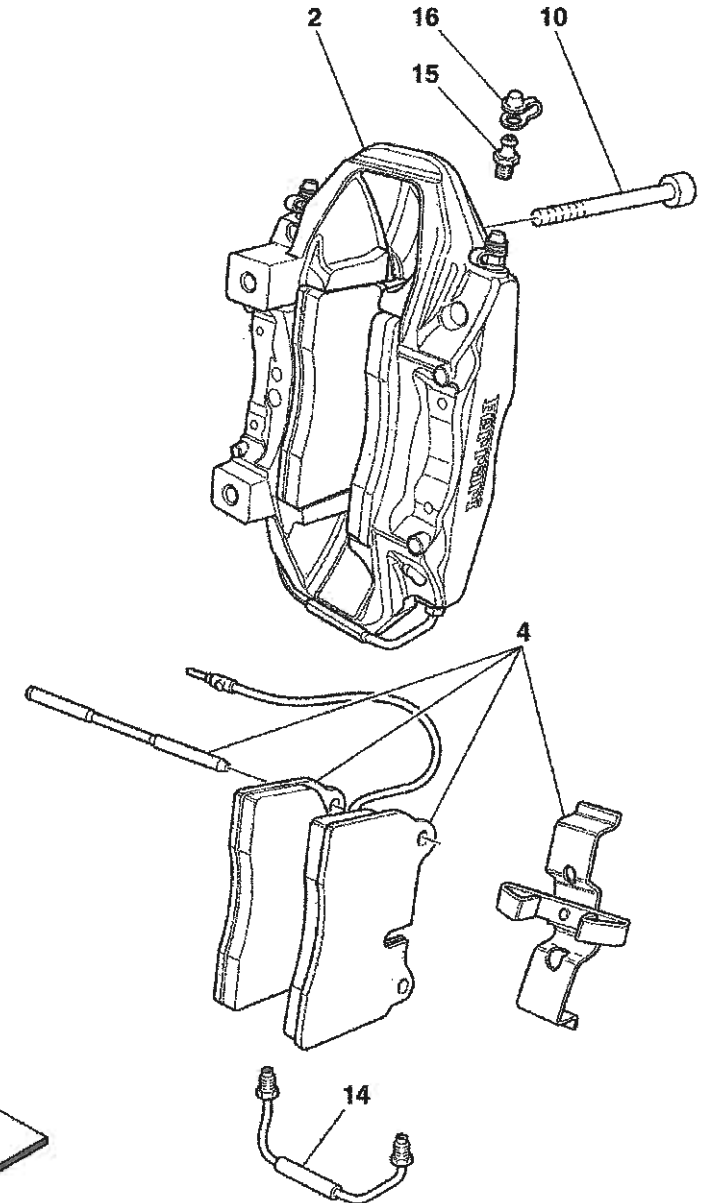

## COACHWORK

- TAV.100 Monocoque Body Frame – Front Frame – Central Frat Floor Pan
- TAV.101 Rear Frame
- TAV.102 Heat Shields and Insulations
- TAV.103 Front – Outer Trims and WheelHouse
- TAV.104 Rear – Outer Trims and WheelHouse
- TAV.105 Front Bumper and Frat Floor Pan
- TAV.106 Rear Bumper and Frat Floor Pan
- TAV.107 Rear Movable Stabilizer
- TAV.108 Front Hood and Opening Device
- TAV.109 Engine Bonnet and Gas Door
- TAV.110 Opening Devices for Engine Engine Bonnet and Gas Door
- TAV.111 Doors – Opening Control, Framework and Coverings
- TAV.112 Doors – Power Window
- TAV.113 Doors – Hinge and Open Control
- TAV.114 Glasses, Gaskets and Rear View Mirrors
- TAV.115 Roof Panel Upholstery and Accessories
- TAV.116 Passengers Compartment Upholstery and Accessories
- TAV.117 Dashboard
- TAV.118 Air Bags
- TAV.119 Dashboard Instruments
- TAV.120 Seat and Safety Belts
- TAV.121 Front and Rear Lights
- TAV.122 Windshield, Glass Washer and Horns
- TAV.123 Electrical System
- TAV.124 Front Electrical Boards and Sensor
- TAV.125 Passengers and Engine Compartments Control Units

Vale fino al cambio Nr.403  
Valid till gearbox Nr.403

Erzo Ferrari - 39 - FRONT BRAKE DISC AND STEERING KNUCKLE

OPTIONAL

OPTIONAL

Enzo Ferrari - 50 - EVAPORATOR UNIT

Enzo Ferrari - 100 - MONOCOQUE BODY FRAME - FRONT FRAME - CENTRAL FLAT FLOOR PAN

Vale per USA e CDN  
Valid for USA and CDN

**CINTURE DI SICUREZZA 4 PUNTI**  
**4 POINT SAFETY BELTS**