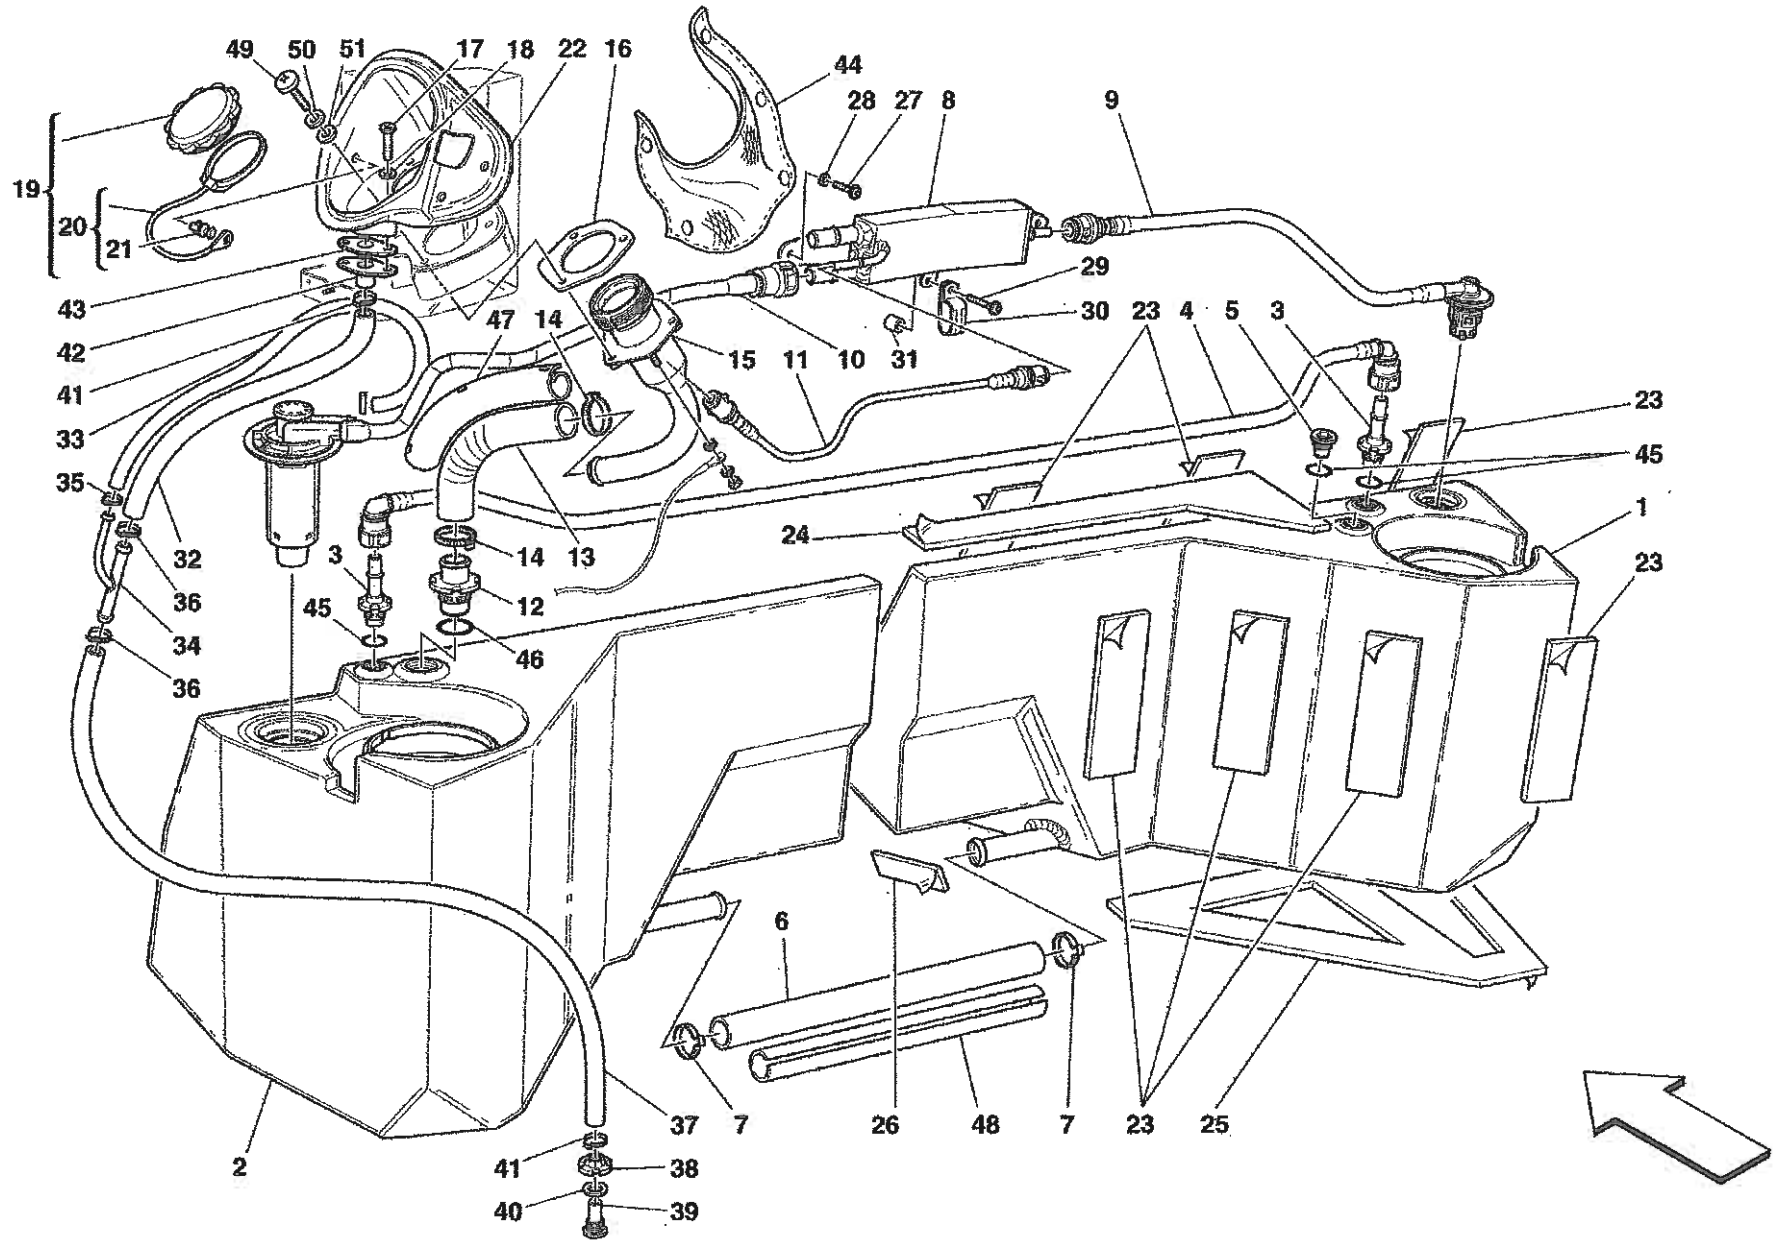

## COACHWORK

- TAV.100 Monocoque Body Frame – Front Frame – Central Frat Floor Pan
- TAV.101 Rear Frame
- TAV.102 Heat Shields and Insulations
- TAV.103 Front – Outer Trims and WheelHouse
- TAV.104 Rear – Outer Trims and WheelHouse
- TAV.105 Front Bumper and Frat Floor Pan
- TAV.106 Rear Bumper and Frat Floor Pan
- TAV.107 Rear Movable Stabilizer
- TAV.108 Front Hood and Opening Device
- TAV.109 Engine Bonnet and Gas Door
- TAV.110 Opening Devices for Engine Engine Bonnet and Gas Door
- TAV.111 Doors – Opening Control, Framework and Coverings
- TAV.112 Doors – Power Window
- TAV.113 Doors – Hinge and Open Control
- TAV.114 Glasses, Gaskets and Rear View Mirrors
- TAV.115 Roof Panel Upholstery and Accessories
- TAV.116 Passengers Compartment Upholstery and Accessories
- TAV.117 Dashboard
- TAV.118 Air Bags
- TAV.119 Dashboard Instruments
- TAV.120 Seat and Safety Belts
- TAV.121 Front and Rear Lights
- TAV.122 Windshield, Glass Washer and Horns
- TAV.123 Electrical System
- TAV.124 Front Electrical Boards and Sensor
- TAV.125 Passengers and Engine Compartments Control Units

Vale fino al cambio Nr.403  
Valid till gearbox Nr.403

Erzo Ferrari - 39 - FRONT BRAKE DISC AND STEERING KNUCKLE

OPTIONAL

OPTIONAL

Enzo Ferrari - 50 - EVAPORATOR UNIT

Enzo Ferrari - 100 - MONOCOQUE BODY FRAME - FRONT FRAME - CENTRAL FLAT FLOOR PAN