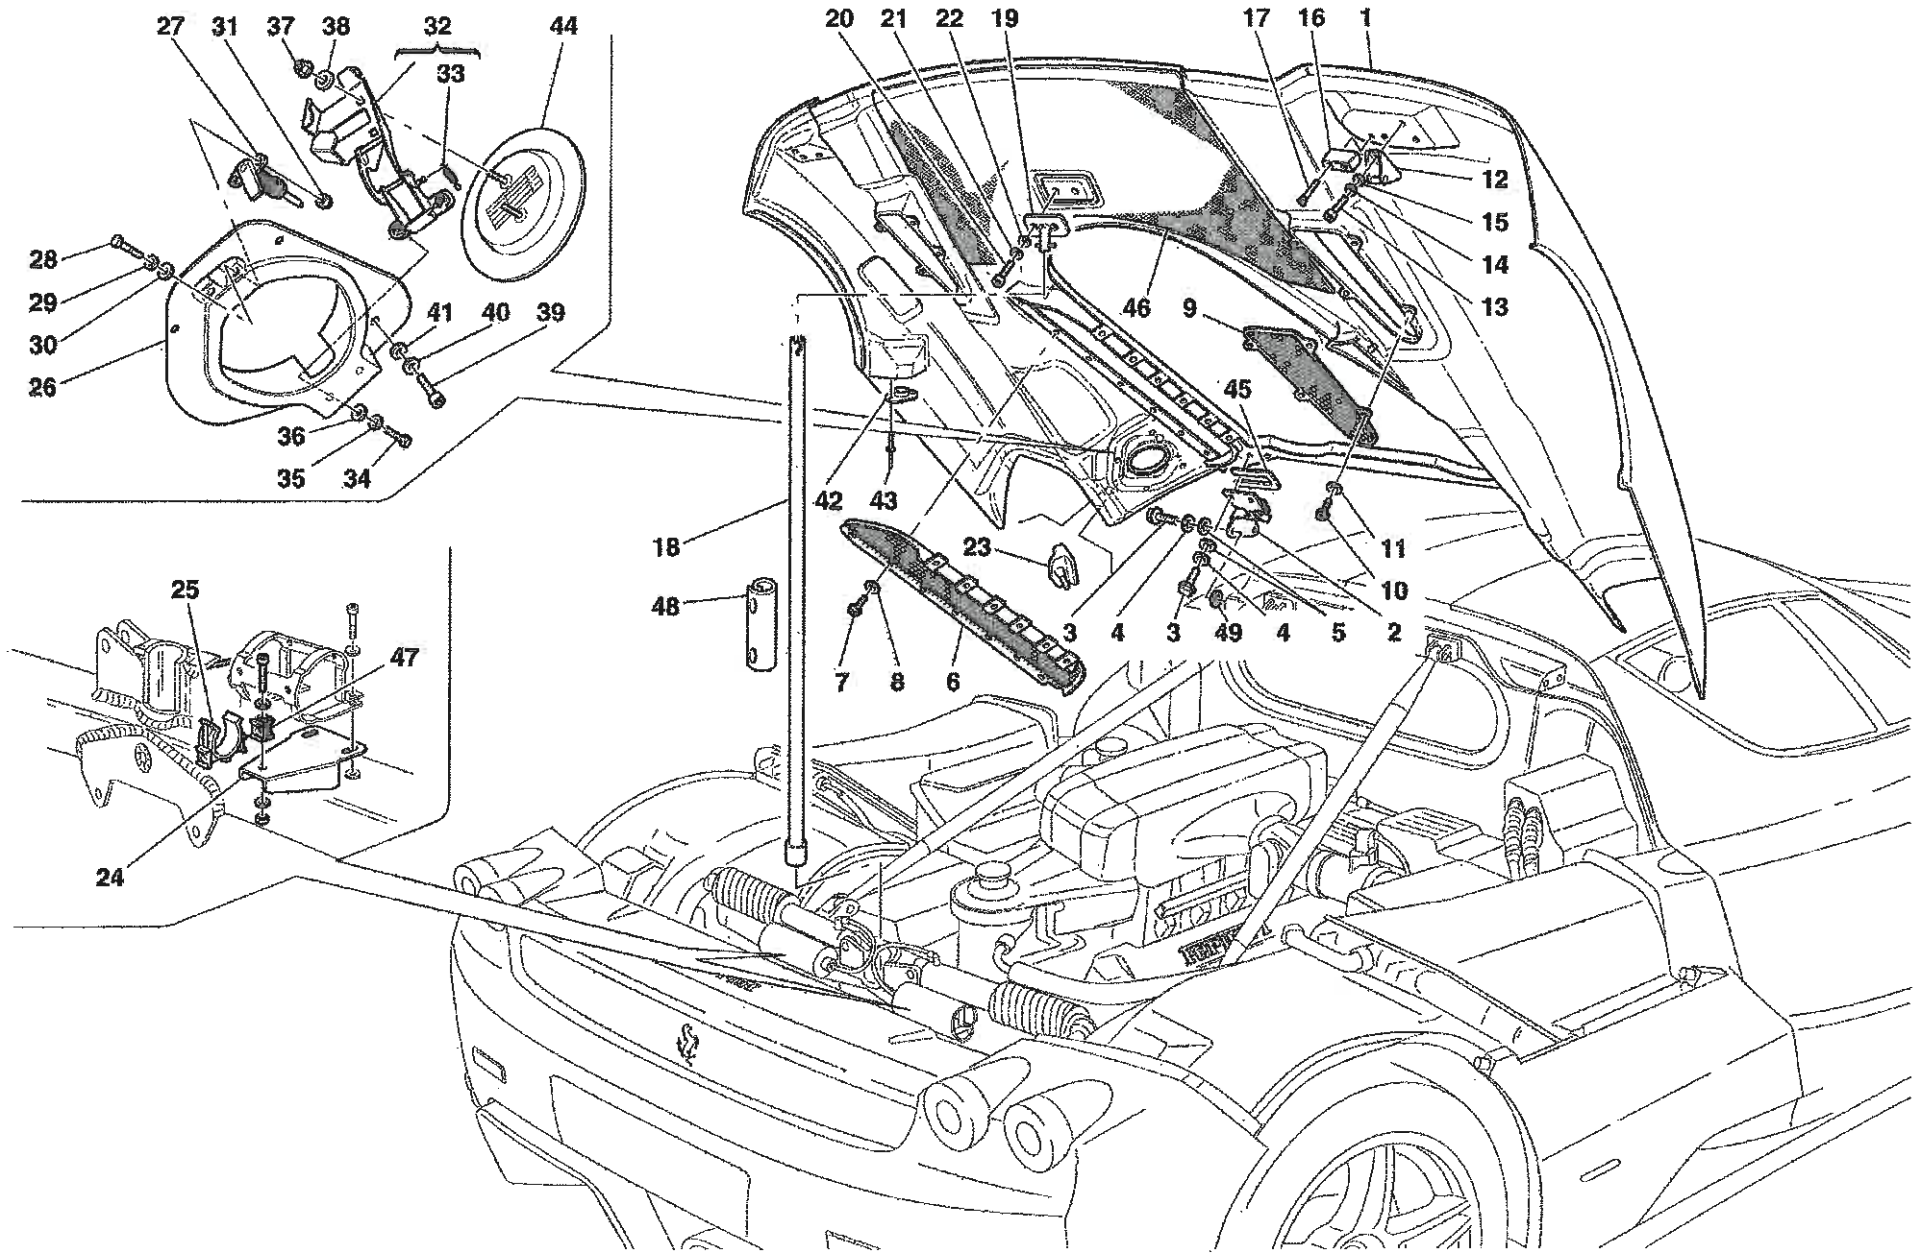

## COACHWORK

- TAV.100 Monocoque Body Frame – Front Frame – Central Frat Floor Pan
- TAV.101 Rear Frame
- TAV.102 Heat Shields and Insulations
- TAV.103 Front – Outer Trims and WheelHouse
- TAV.104 Rear – Outer Trims and WheelHouse
- TAV.105 Front Bumper and Frat Floor Pan
- TAV.106 Rear Bumper and Frat Floor Pan
- TAV.107 Rear Movable Stabilizer
- TAV.108 Front Hood and Opening Device
- TAV.109 Engine Bonnet and Gas Door
- TAV.110 Opening Devices for Engine Engine Bonnet and Gas Door
- TAV.111 Doors – Opening Control, Framework and Coverings
- TAV.112 Doors – Power Window
- TAV.113 Doors – Hinge and Open Control
- TAV.114 Glasses, Gaskets and Rear View Mirrors
- TAV.115 Roof Panel Upholstery and Accessories
- TAV.116 Passengers Compartment Upholstery and Accessories
- TAV.117 Dashboard
- TAV.118 Air Bags
- TAV.119 Dashboard Instruments
- TAV.120 Seat and Safety Belts
- TAV.121 Front and Rear Lights
- TAV.122 Windshield, Glass Washer and Horns
- TAV.123 Electrical System
- TAV.124 Front Electrical Boards and Sensor
- TAV.125 Passengers and Engine Compartments Control Units

Vale fino al cambio Nr.403  
Valid till gearbox Nr.403

Erzo Ferrari - 39 - FRONT BRAKE DISC AND STEERING KNUCKLE

OPTIONAL

OPTIONAL

Enzo Ferrari - 50 - EVAPORATOR UNIT

Enzo Ferrari - 100 - MONOCOQUE BODY FRAME - FRONT FRAME - CENTRAL FLAT FLOOR PAN

Vale per USA e CDN  
Valid for USA and CDN

**CINTURE DI SICUREZZA 4 PUNTI**  
**4 POINT SAFETY BELTS**