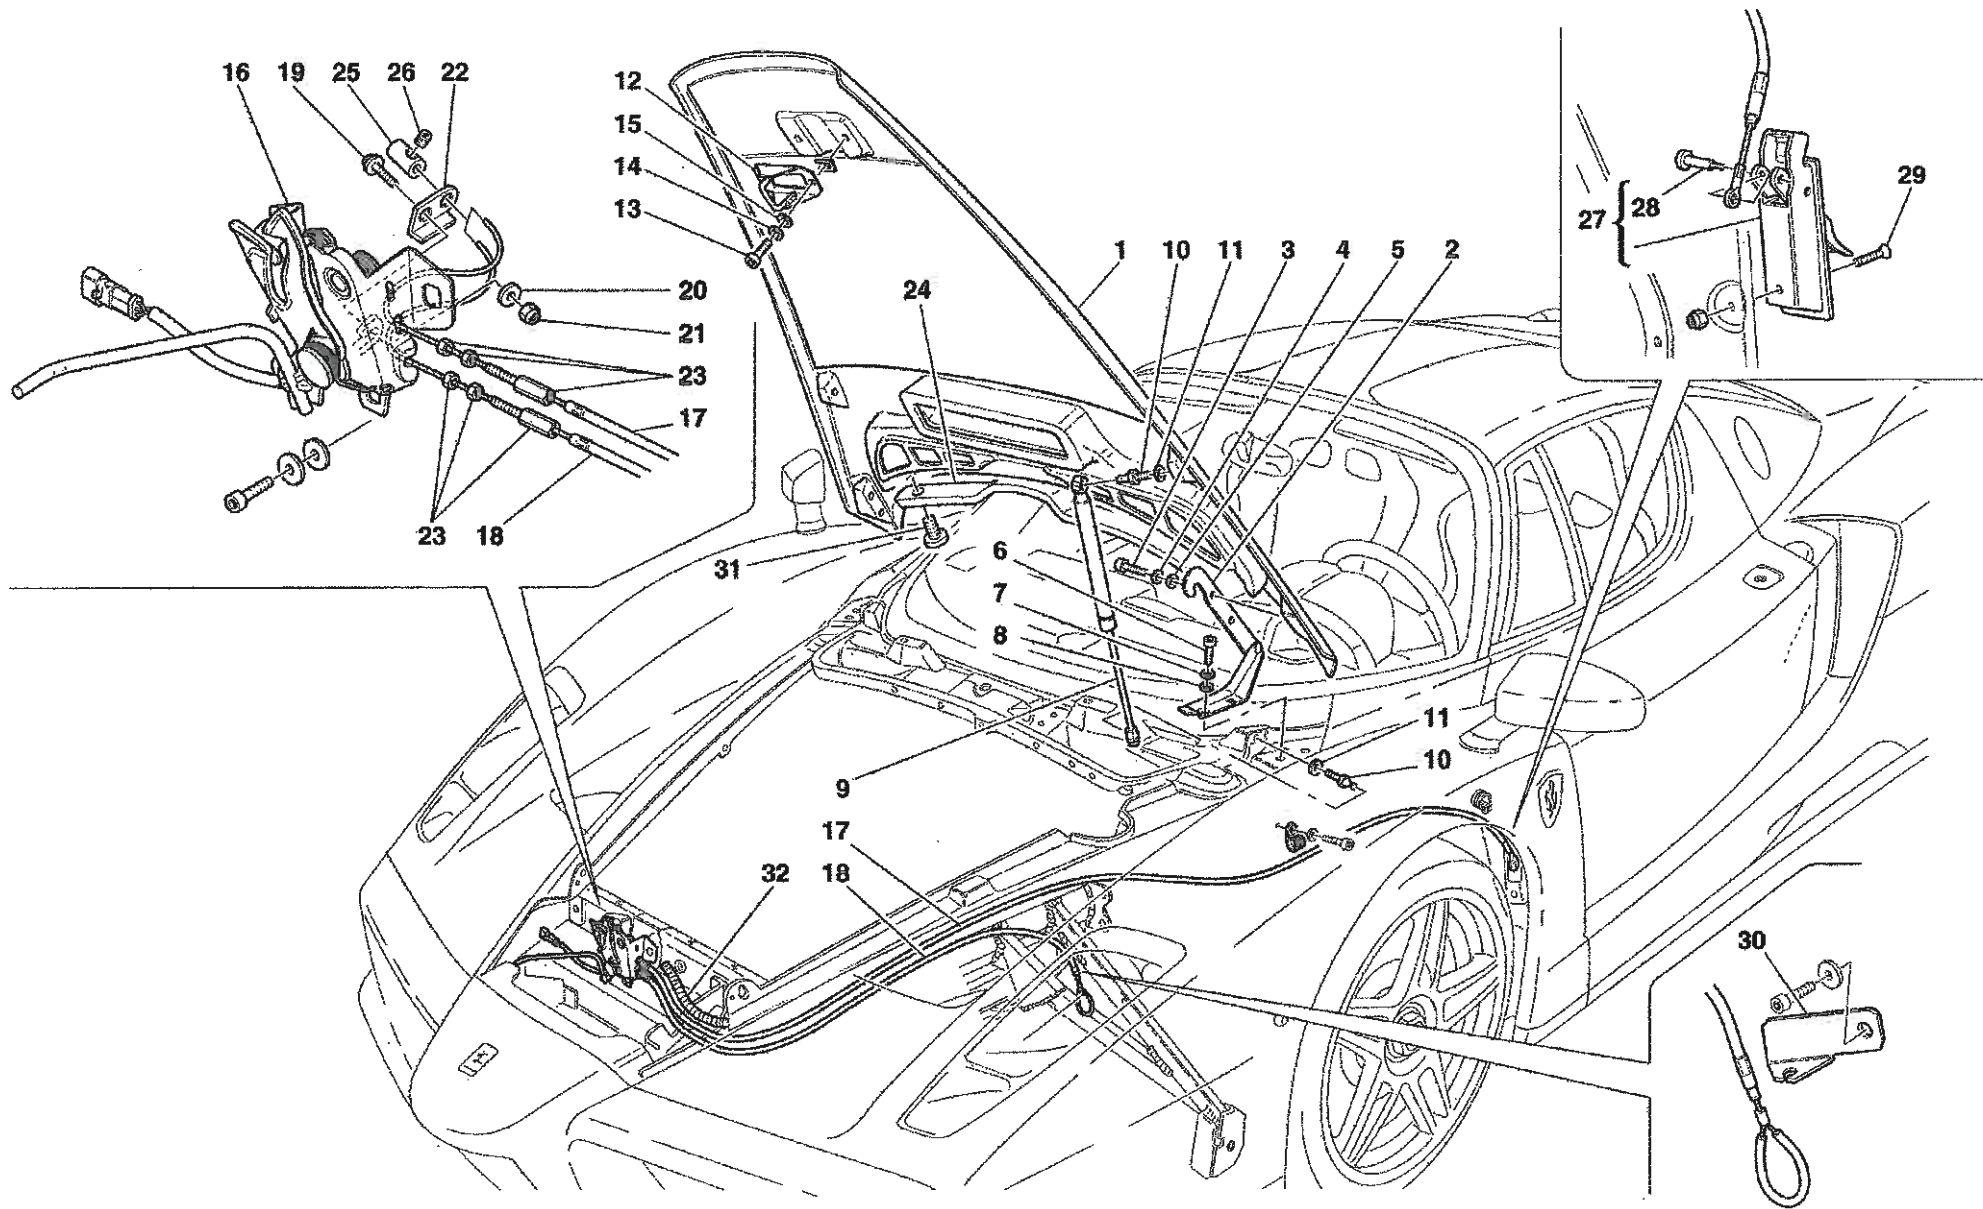

## COACHWORK

- TAV.100 Monocoque Body Frame – Front Frame – Central Frat Floor Pan
- TAV.101 Rear Frame
- TAV.102 Heat Shields and Insulations
- TAV.103 Front – Outer Trims and WheelHouse
- TAV.104 Rear – Outer Trims and WheelHouse
- TAV.105 Front Bumper and Frat Floor Pan
- TAV.106 Rear Bumper and Frat Floor Pan
- TAV.107 Rear Movable Stabilizer
- TAV.108 Front Hood and Opening Device
- TAV.109 Engine Bonnet and Gas Door
- TAV.110 Opening Devices for Engine Engine Bonnet and Gas Door
- TAV.111 Doors – Opening Control, Framework and Coverings
- TAV.112 Doors – Power Window
- TAV.113 Doors – Hinge and Open Control
- TAV.114 Glasses, Gaskets and Rear View Mirrors
- TAV.115 Roof Panel Upholstery and Accessories
- TAV.116 Passengers Compartment Upholstery and Accessories
- TAV.117 Dashboard
- TAV.118 Air Bags
- TAV.119 Dashboard Instruments
- TAV.120 Seat and Safety Belts
- TAV.121 Front and Rear Lights
- TAV.122 Windshield, Glass Washer and Horns
- TAV.123 Electrical System
- TAV.124 Front Electrical Boards and Sensor
- TAV.125 Passengers and Engine Compartments Control Units

Vale fino al cambio Nr.403  
Valid till gearbox Nr.403

Erzo Ferrari - 39 - FRONT BRAKE DISC AND STEERING KNUCKLE

OPTIONAL

OPTIONAL

Enzo Ferrari - 50 - EVAPORATOR UNIT

Enzo Ferrari - 100 - MONOCOQUE BODY FRAME - FRONT FRAME - CENTRAL FLAT FLOOR PAN

Vale per USA e CDN  
Valid for USA and CDN

**CINTURE DI SICUREZZA 4 PUNTI**  
**4 POINT SAFETY BELTS**