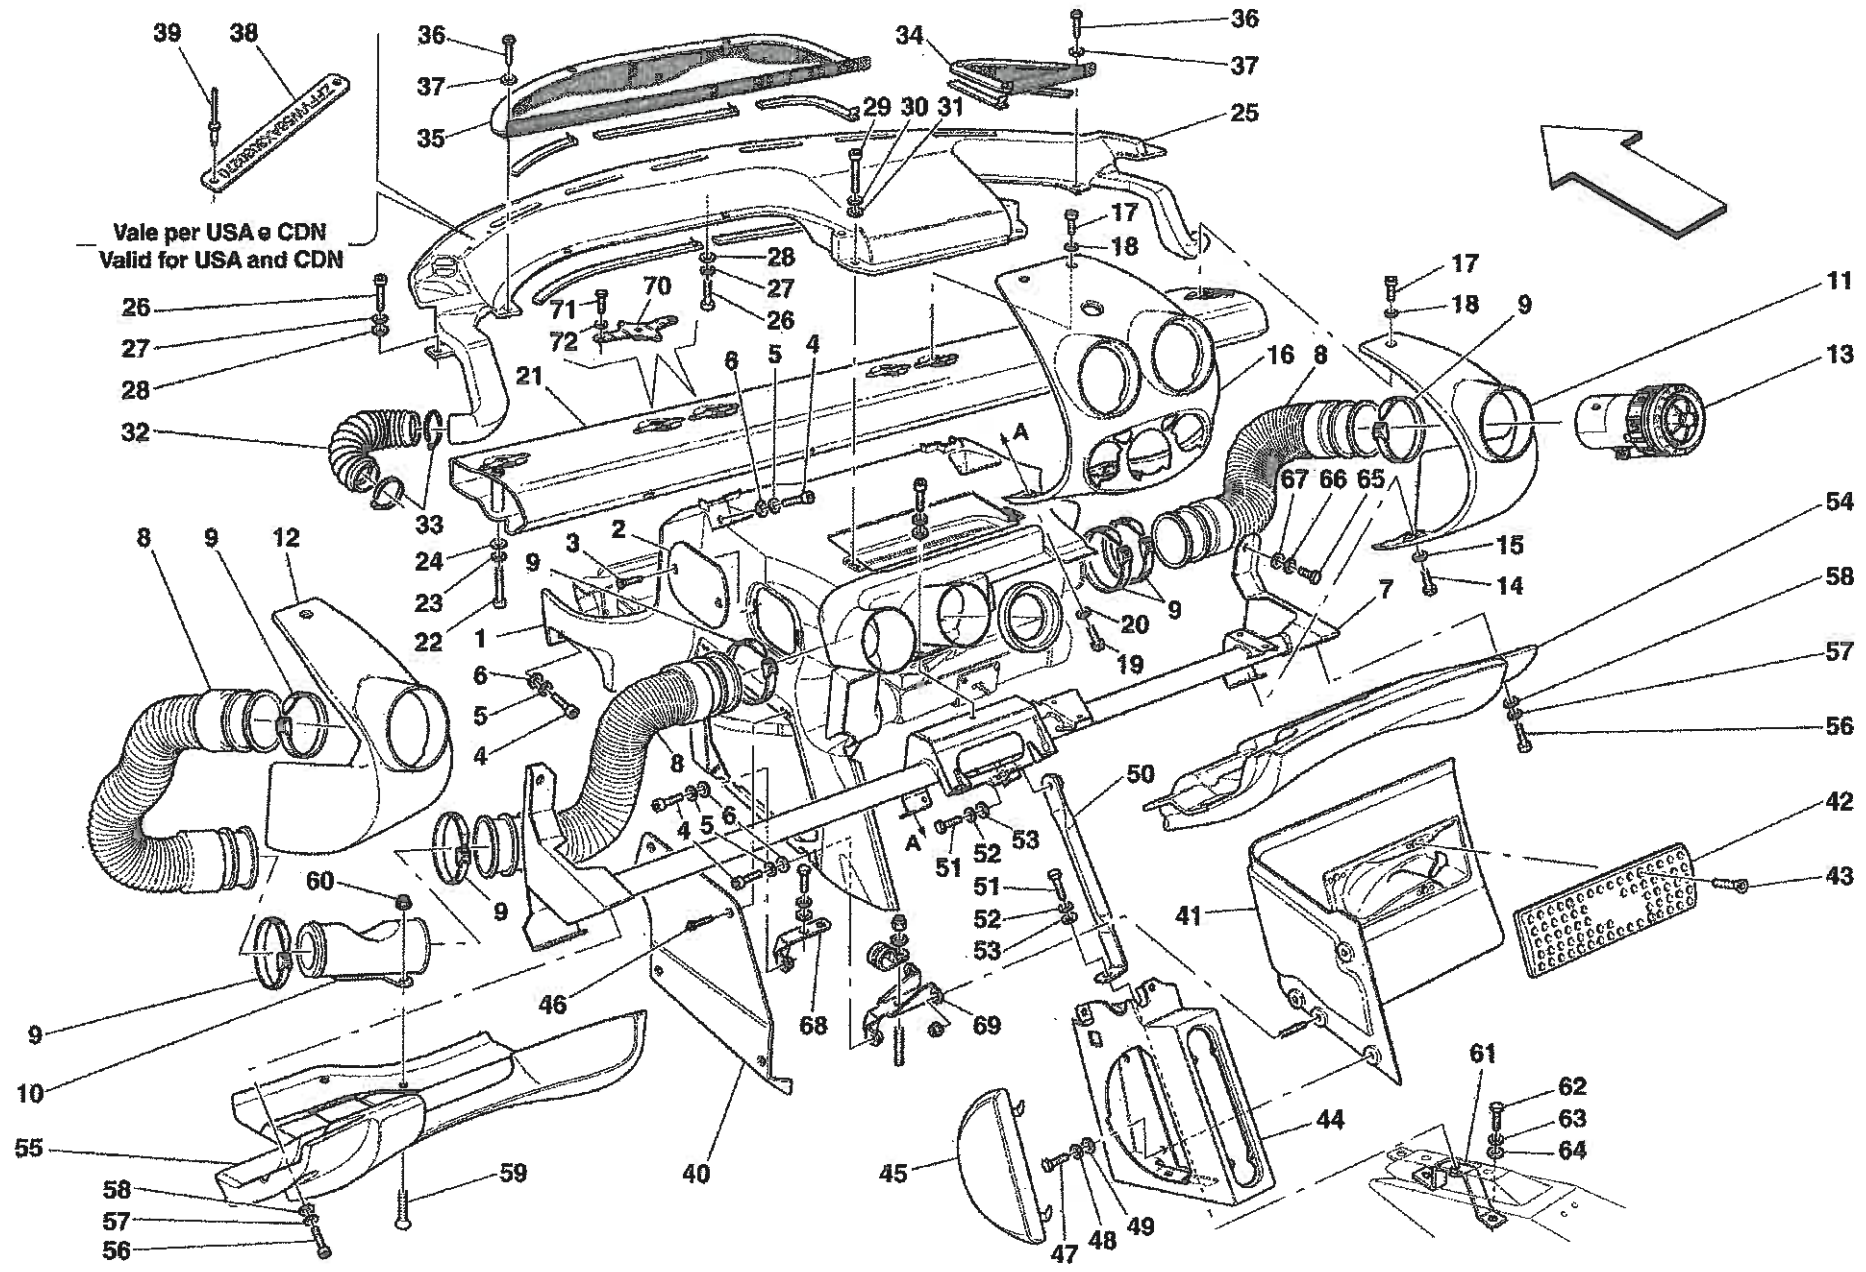

## COACHWORK

- TAV.100 Monocoque Body Frame – Front Frame – Central Frat Floor Pan
- TAV.101 Rear Frame
- TAV.102 Heat Shields and Insulations
- TAV.103 Front – Outer Trims and WheelHouse
- TAV.104 Rear – Outer Trims and WheelHouse
- TAV.105 Front Bumper and Frat Floor Pan
- TAV.106 Rear Bumper and Frat Floor Pan
- TAV.107 Rear Movable Stabilizer
- TAV.108 Front Hood and Opening Device
- TAV.109 Engine Bonnet and Gas Door
- TAV.110 Opening Devices for Engine Engine Bonnet and Gas Door
- TAV.111 Doors – Opening Control, Framework and Coverings
- TAV.112 Doors – Power Window
- TAV.113 Doors – Hinge and Open Control
- TAV.114 Glasses, Gaskets and Rear View Mirrors
- TAV.115 Roof Panel Upholstery and Accessories
- TAV.116 Passengers Compartment Upholstery and Accessories
- TAV.117 Dashboard
- TAV.118 Air Bags
- TAV.119 Dashboard Instruments
- TAV.120 Seat and Safety Belts
- TAV.121 Front and Rear Lights
- TAV.122 Windshield, Glass Washer and Horns
- TAV.123 Electrical System
- TAV.124 Front Electrical Boards and Sensor
- TAV.125 Passengers and Engine Compartments Control Units

Vale fino al cambio Nr.403  
Valid till gearbox Nr.403

Erzo Ferrari - 39 - FRONT BRAKE DISC AND STEERING KNUCKLE

OPTIONAL

OPTIONAL

Enzo Ferrari - 50 - EVAPORATOR UNIT

Enzo Ferrari - 100 - MONOCOQUE BODY FRAME - FRONT FRAME - CENTRAL FLAT FLOOR PAN

Vale per USA e CDN  
Valid for USA and CDN

**CINTURE DI SICUREZZA 4 PUNTI**  
**4 POINT SAFETY BELTS**