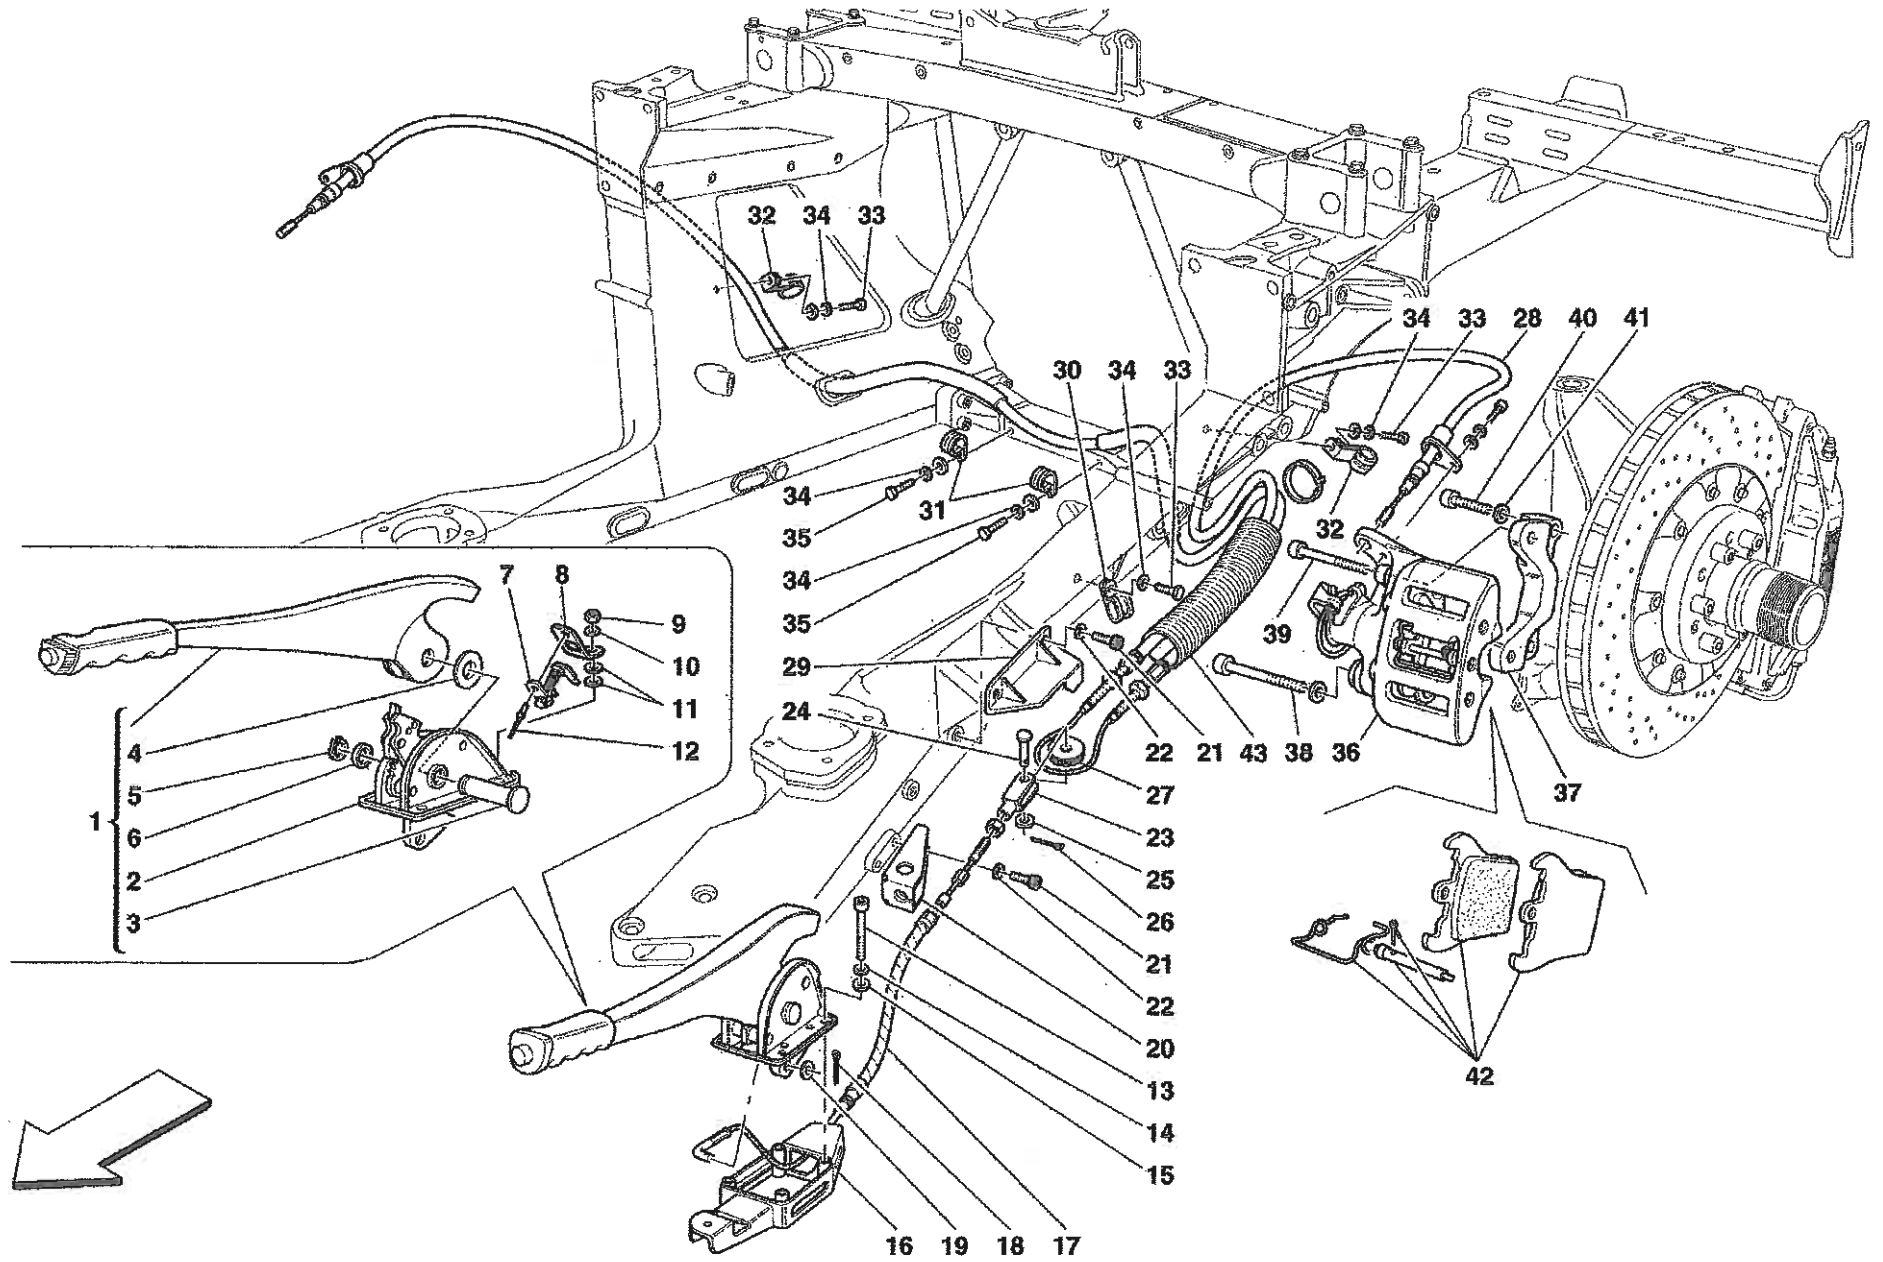

## COACHWORK

- TAV.100 Monocoque Body Frame – Front Frame – Central Frat Floor Pan
- TAV.101 Rear Frame
- TAV.102 Heat Shields and Insulations
- TAV.103 Front – Outer Trims and WheelHouse
- TAV.104 Rear – Outer Trims and WheelHouse
- TAV.105 Front Bumper and Frat Floor Pan
- TAV.106 Rear Bumper and Frat Floor Pan
- TAV.107 Rear Movable Stabilizer
- TAV.108 Front Hood and Opening Device
- TAV.109 Engine Bonnet and Gas Door
- TAV.110 Opening Devices for Engine Engine Bonnet and Gas Door
- TAV.111 Doors – Opening Control, Framework and Coverings
- TAV.112 Doors – Power Window
- TAV.113 Doors – Hinge and Open Control
- TAV.114 Glasses, Gaskets and Rear View Mirrors
- TAV.115 Roof Panel Upholstery and Accessories
- TAV.116 Passengers Compartment Upholstery and Accessories
- TAV.117 Dashboard
- TAV.118 Air Bags
- TAV.119 Dashboard Instruments
- TAV.120 Seat and Safety Belts
- TAV.121 Front and Rear Lights
- TAV.122 Windshield, Glass Washer and Horns
- TAV.123 Electrical System
- TAV.124 Front Electrical Boards and Sensor
- TAV.125 Passengers and Engine Compartments Control Units

Vale fino al cambio Nr.403  
Valid till gearbox Nr.403

Erzo Ferrari - 39 - FRONT BRAKE DISC AND STEERING KNUCKLE

OPTIONAL

OPTIONAL

Enzo Ferrari - 50 - EVAPORATOR UNIT

Enzo Ferrari - 100 - MONOCOQUE BODY FRAME - FRONT FRAME - CENTRAL FLAT FLOOR PAN

Vale per USA e CDN  
Valid for USA and CDN

**CINTURE DI SICUREZZA 4 PUNTI**  
**4 POINT SAFETY BELTS**