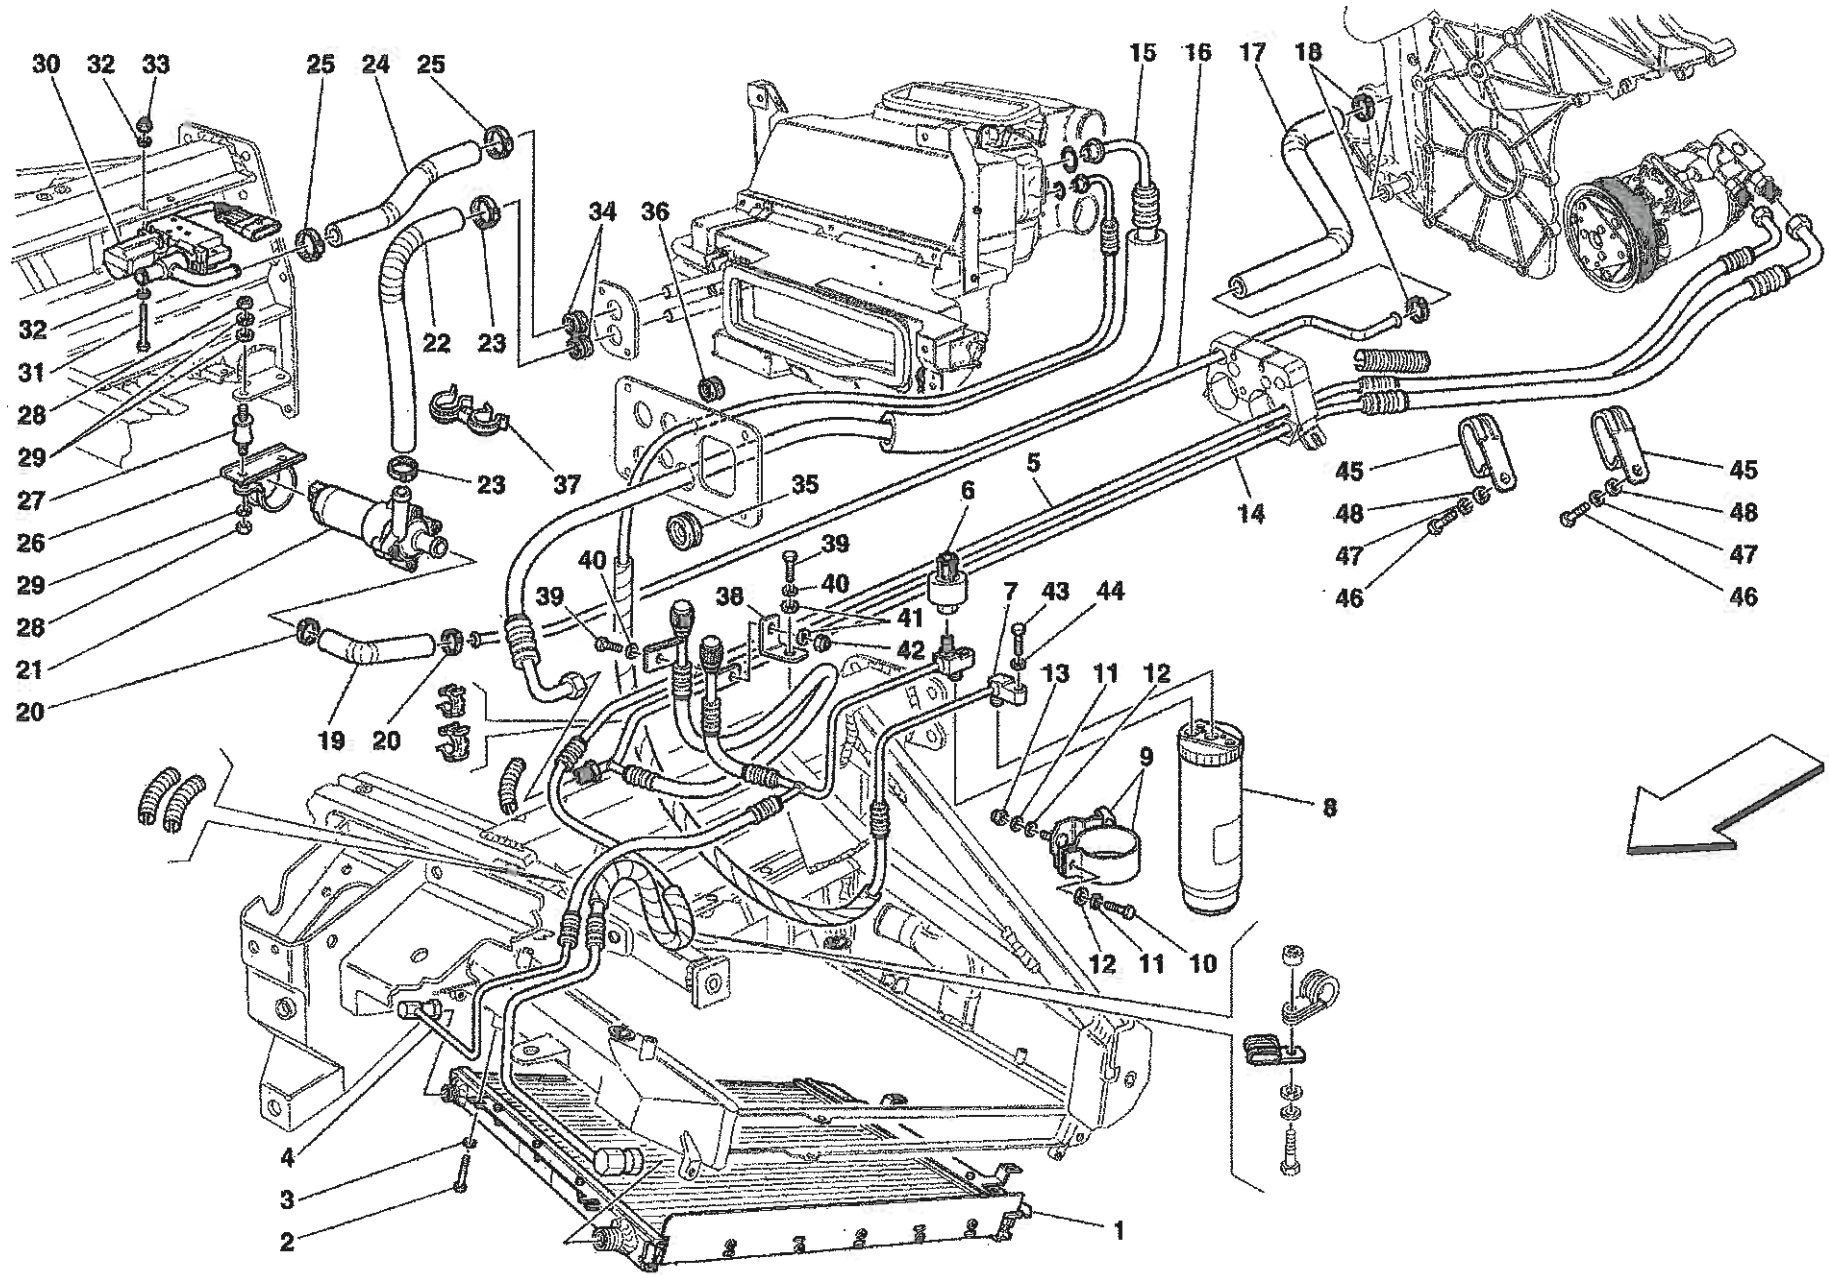

## COACHWORK

- TAV.100 Monocoque Body Frame – Front Frame – Central Frat Floor Pan
- TAV.101 Rear Frame
- TAV.102 Heat Shields and Insulations
- TAV.103 Front – Outer Trims and WheelHouse
- TAV.104 Rear – Outer Trims and WheelHouse
- TAV.105 Front Bumper and Frat Floor Pan
- TAV.106 Rear Bumper and Frat Floor Pan
- TAV.107 Rear Movable Stabilizer
- TAV.108 Front Hood and Opening Device
- TAV.109 Engine Bonnet and Gas Door
- TAV.110 Opening Devices for Engine Engine Bonnet and Gas Door
- TAV.111 Doors – Opening Control, Framework and Coverings
- TAV.112 Doors – Power Window
- TAV.113 Doors – Hinge and Open Control
- TAV.114 Glasses, Gaskets and Rear View Mirrors
- TAV.115 Roof Panel Upholstery and Accessories
- TAV.116 Passengers Compartment Upholstery and Accessories
- TAV.117 Dashboard
- TAV.118 Air Bags
- TAV.119 Dashboard Instruments
- TAV.120 Seat and Safety Belts
- TAV.121 Front and Rear Lights
- TAV.122 Windshield, Glass Washer and Horns
- TAV.123 Electrical System
- TAV.124 Front Electrical Boards and Sensor
- TAV.125 Passengers and Engine Compartments Control Units

Vale fino al cambio Nr.403  
Valid till gearbox Nr.403

Erzo Ferrari - 39 - FRONT BRAKE DISC AND STEERING KNUCKLE

OPTIONAL

OPTIONAL

Enzo Ferrari - 50 - EVAPORATOR UNIT

Enzo Ferrari - 100 - MONOCOQUE BODY FRAME - FRONT FRAME - CENTRAL FLAT FLOOR PAN

Vale per USA e CDN  
Valid for USA and CDN

**CINTURE DI SICUREZZA 4 PUNTI**  
**4 POINT SAFETY BELTS**