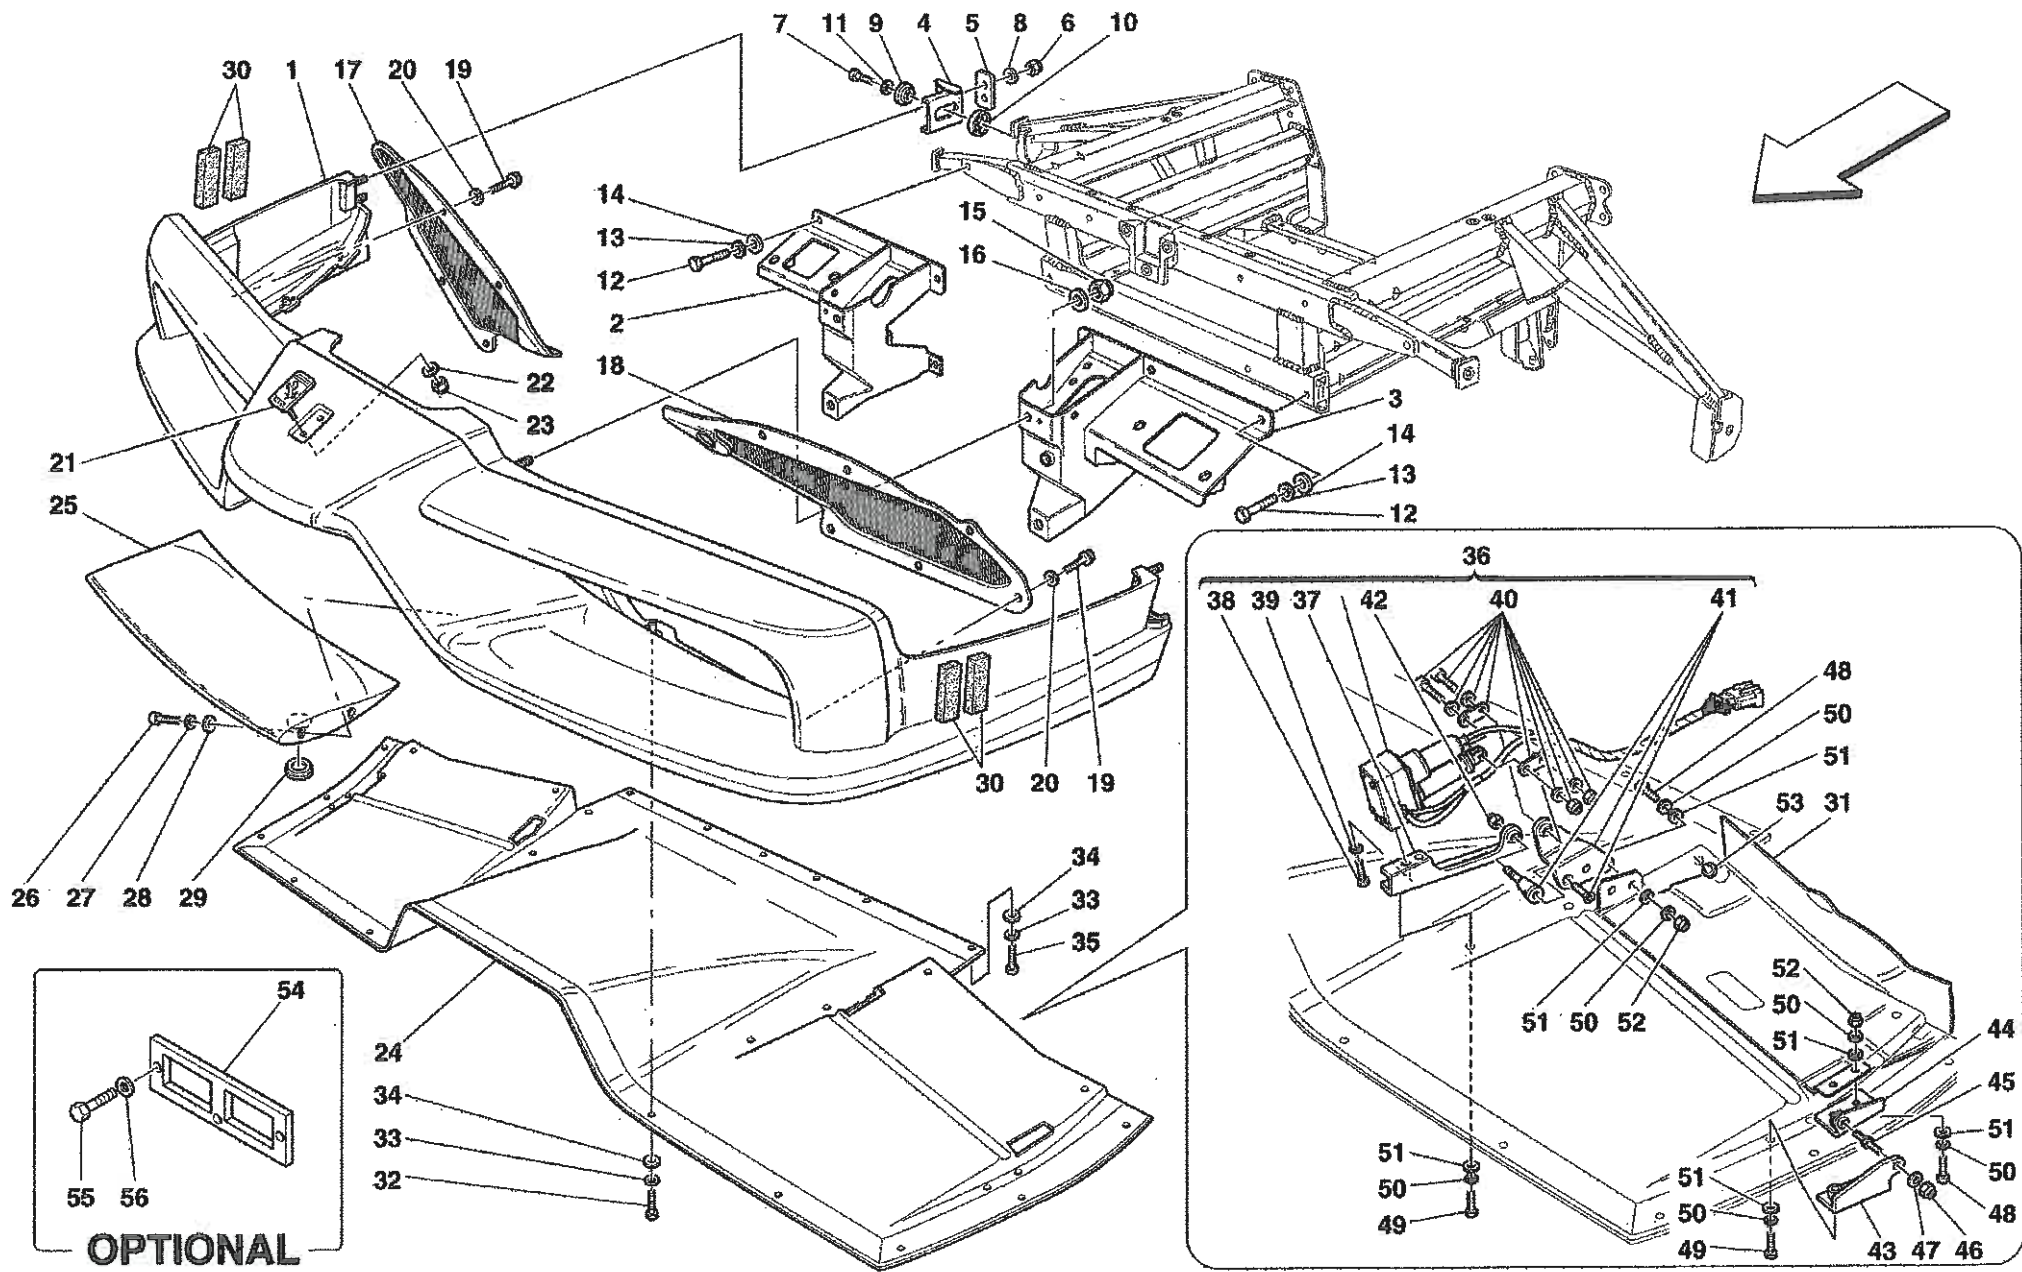

## COACHWORK

- TAV.100 Monocoque Body Frame – Front Frame – Central Frat Floor Pan
- TAV.101 Rear Frame
- TAV.102 Heat Shields and Insulations
- TAV.103 Front – Outer Trims and WheelHouse
- TAV.104 Rear – Outer Trims and WheelHouse
- TAV.105 Front Bumper and Frat Floor Pan
- TAV.106 Rear Bumper and Frat Floor Pan
- TAV.107 Rear Movable Stabilizer
- TAV.108 Front Hood and Opening Device
- TAV.109 Engine Bonnet and Gas Door
- TAV.110 Opening Devices for Engine Engine Bonnet and Gas Door
- TAV.111 Doors – Opening Control, Framework and Coverings
- TAV.112 Doors – Power Window
- TAV.113 Doors – Hinge and Open Control
- TAV.114 Glasses, Gaskets and Rear View Mirrors
- TAV.115 Roof Panel Upholstery and Accessories
- TAV.116 Passengers Compartment Upholstery and Accessories
- TAV.117 Dashboard
- TAV.118 Air Bags
- TAV.119 Dashboard Instruments
- TAV.120 Seat and Safety Belts
- TAV.121 Front and Rear Lights
- TAV.122 Windshield, Glass Washer and Horns
- TAV.123 Electrical System
- TAV.124 Front Electrical Boards and Sensor
- TAV.125 Passengers and Engine Compartments Control Units

Vale fino al cambio Nr.403  
Valid till gearbox Nr.403

Erzo Ferrari - 39 - FRONT BRAKE DISC AND STEERING KNUCKLE

OPTIONAL

OPTIONAL

Enzo Ferrari - 50 - EVAPORATOR UNIT

Enzo Ferrari - 100 - MONOCOQUE BODY FRAME - FRONT FRAME - CENTRAL FLAT FLOOR PAN

Vale per USA e CDN  
Valid for USA and CDN

**CINTURE DI SICUREZZA 4 PUNTI**  
**4 POINT SAFETY BELTS**