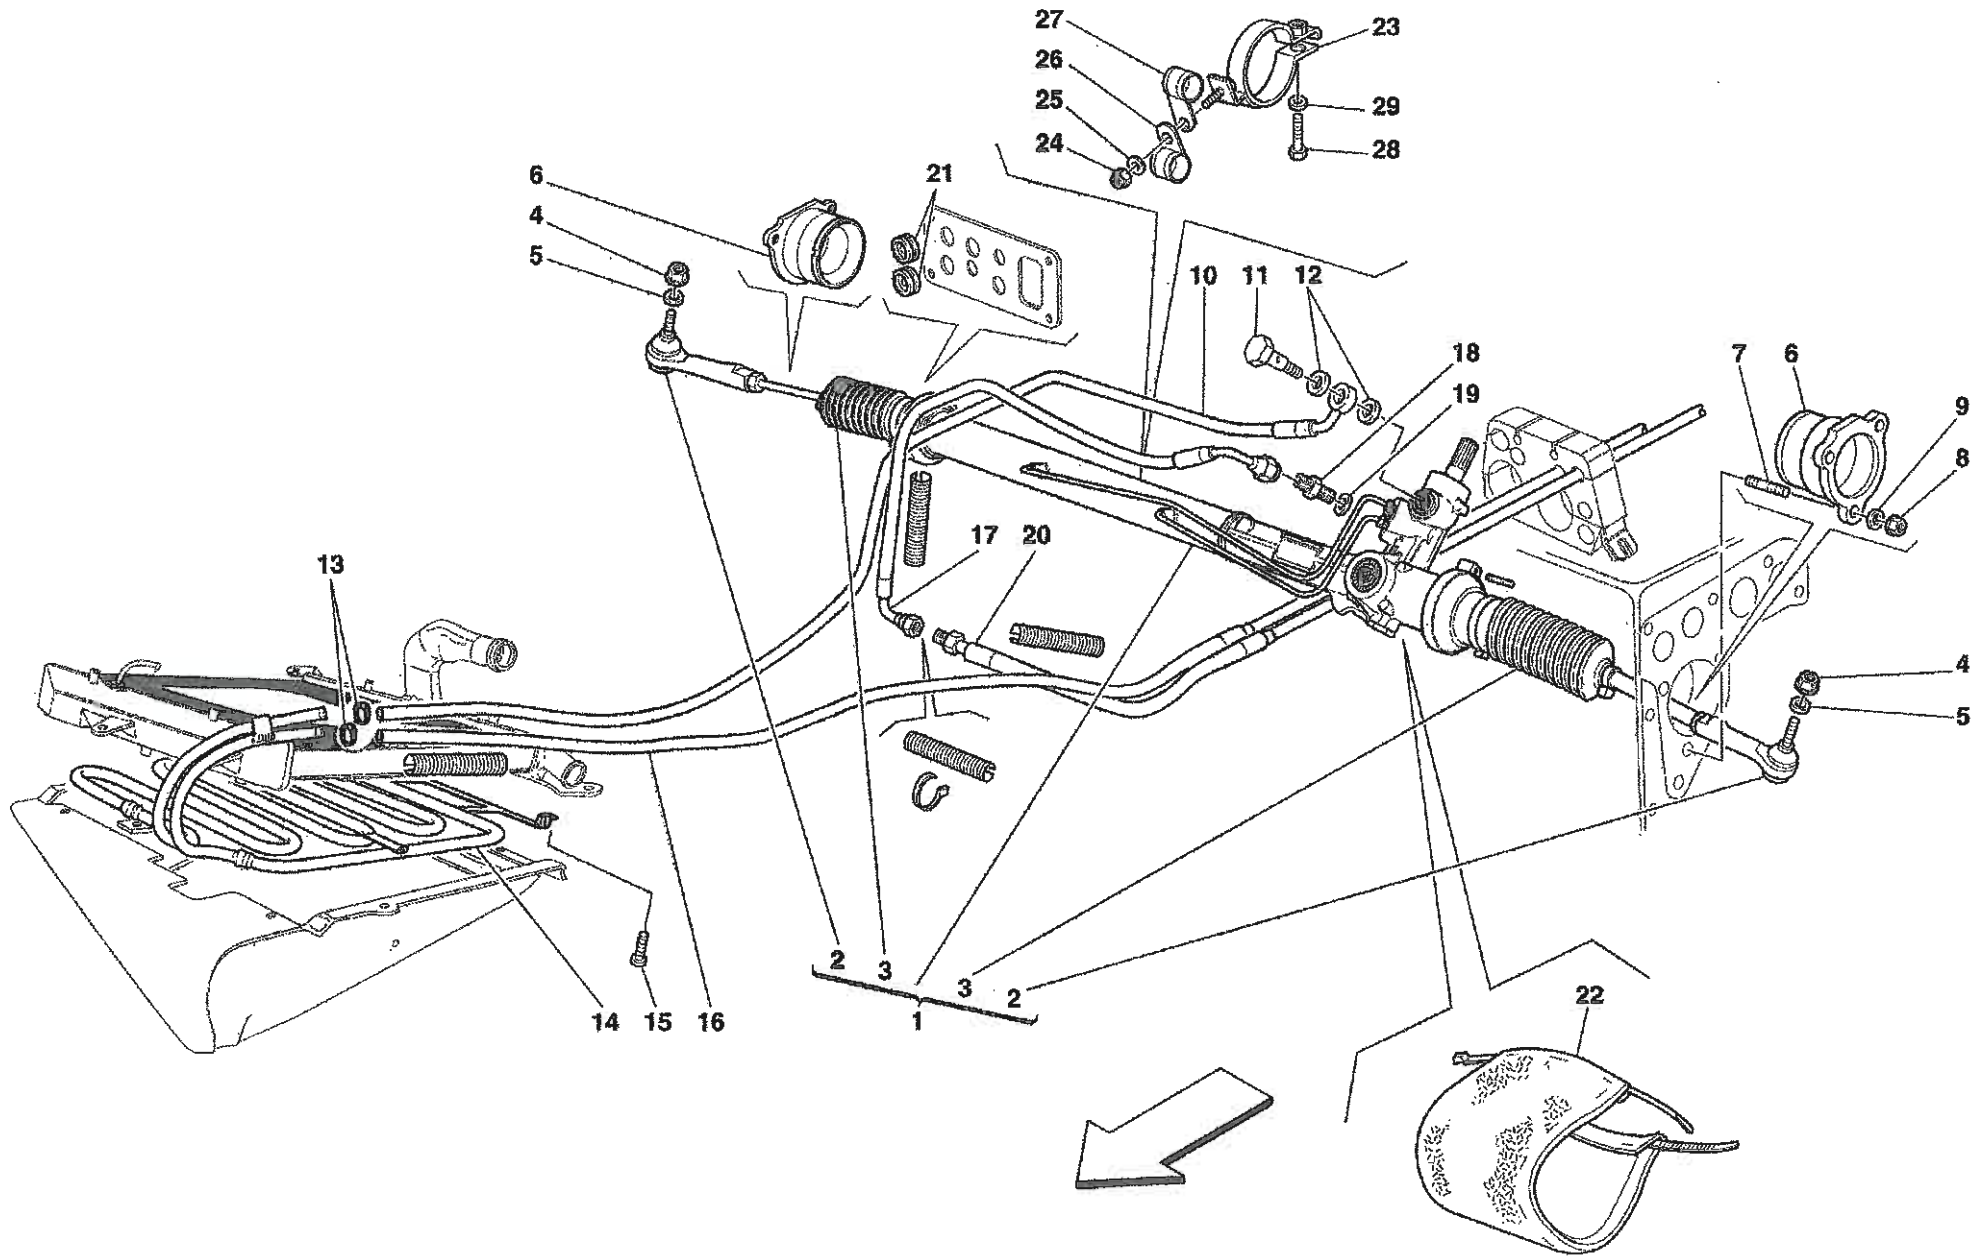

## COACHWORK

- TAV.100 Monocoque Body Frame – Front Frame – Central Frat Floor Pan
- TAV.101 Rear Frame
- TAV.102 Heat Shields and Insulations
- TAV.103 Front – Outer Trims and WheelHouse
- TAV.104 Rear – Outer Trims and WheelHouse
- TAV.105 Front Bumper and Frat Floor Pan
- TAV.106 Rear Bumper and Frat Floor Pan
- TAV.107 Rear Movable Stabilizer
- TAV.108 Front Hood and Opening Device
- TAV.109 Engine Bonnet and Gas Door
- TAV.110 Opening Devices for Engine Engine Bonnet and Gas Door
- TAV.111 Doors – Opening Control, Framework and Coverings
- TAV.112 Doors – Power Window
- TAV.113 Doors – Hinge and Open Control
- TAV.114 Glasses, Gaskets and Rear View Mirrors
- TAV.115 Roof Panel Upholstery and Accessories
- TAV.116 Passengers Compartment Upholstery and Accessories
- TAV.117 Dashboard
- TAV.118 Air Bags
- TAV.119 Dashboard Instruments
- TAV.120 Seat and Safety Belts
- TAV.121 Front and Rear Lights
- TAV.122 Windshield, Glass Washer and Horns
- TAV.123 Electrical System
- TAV.124 Front Electrical Boards and Sensor
- TAV.125 Passengers and Engine Compartments Control Units

Vale fino al cambio Nr.403  
Valid till gearbox Nr.403

Erzo Ferrari - 39 - FRONT BRAKE DISC AND STEERING KNUCKLE

OPTIONAL

OPTIONAL

Enzo Ferrari - 50 - EVAPORATOR UNIT

Enzo Ferrari - 100 - MONOCOQUE BODY FRAME - FRONT FRAME - CENTRAL FLAT FLOOR PAN

Vale per USA e CDN  
Valid for USA and CDN

**CINTURE DI SICUREZZA 4 PUNTI**  
**4 POINT SAFETY BELTS**