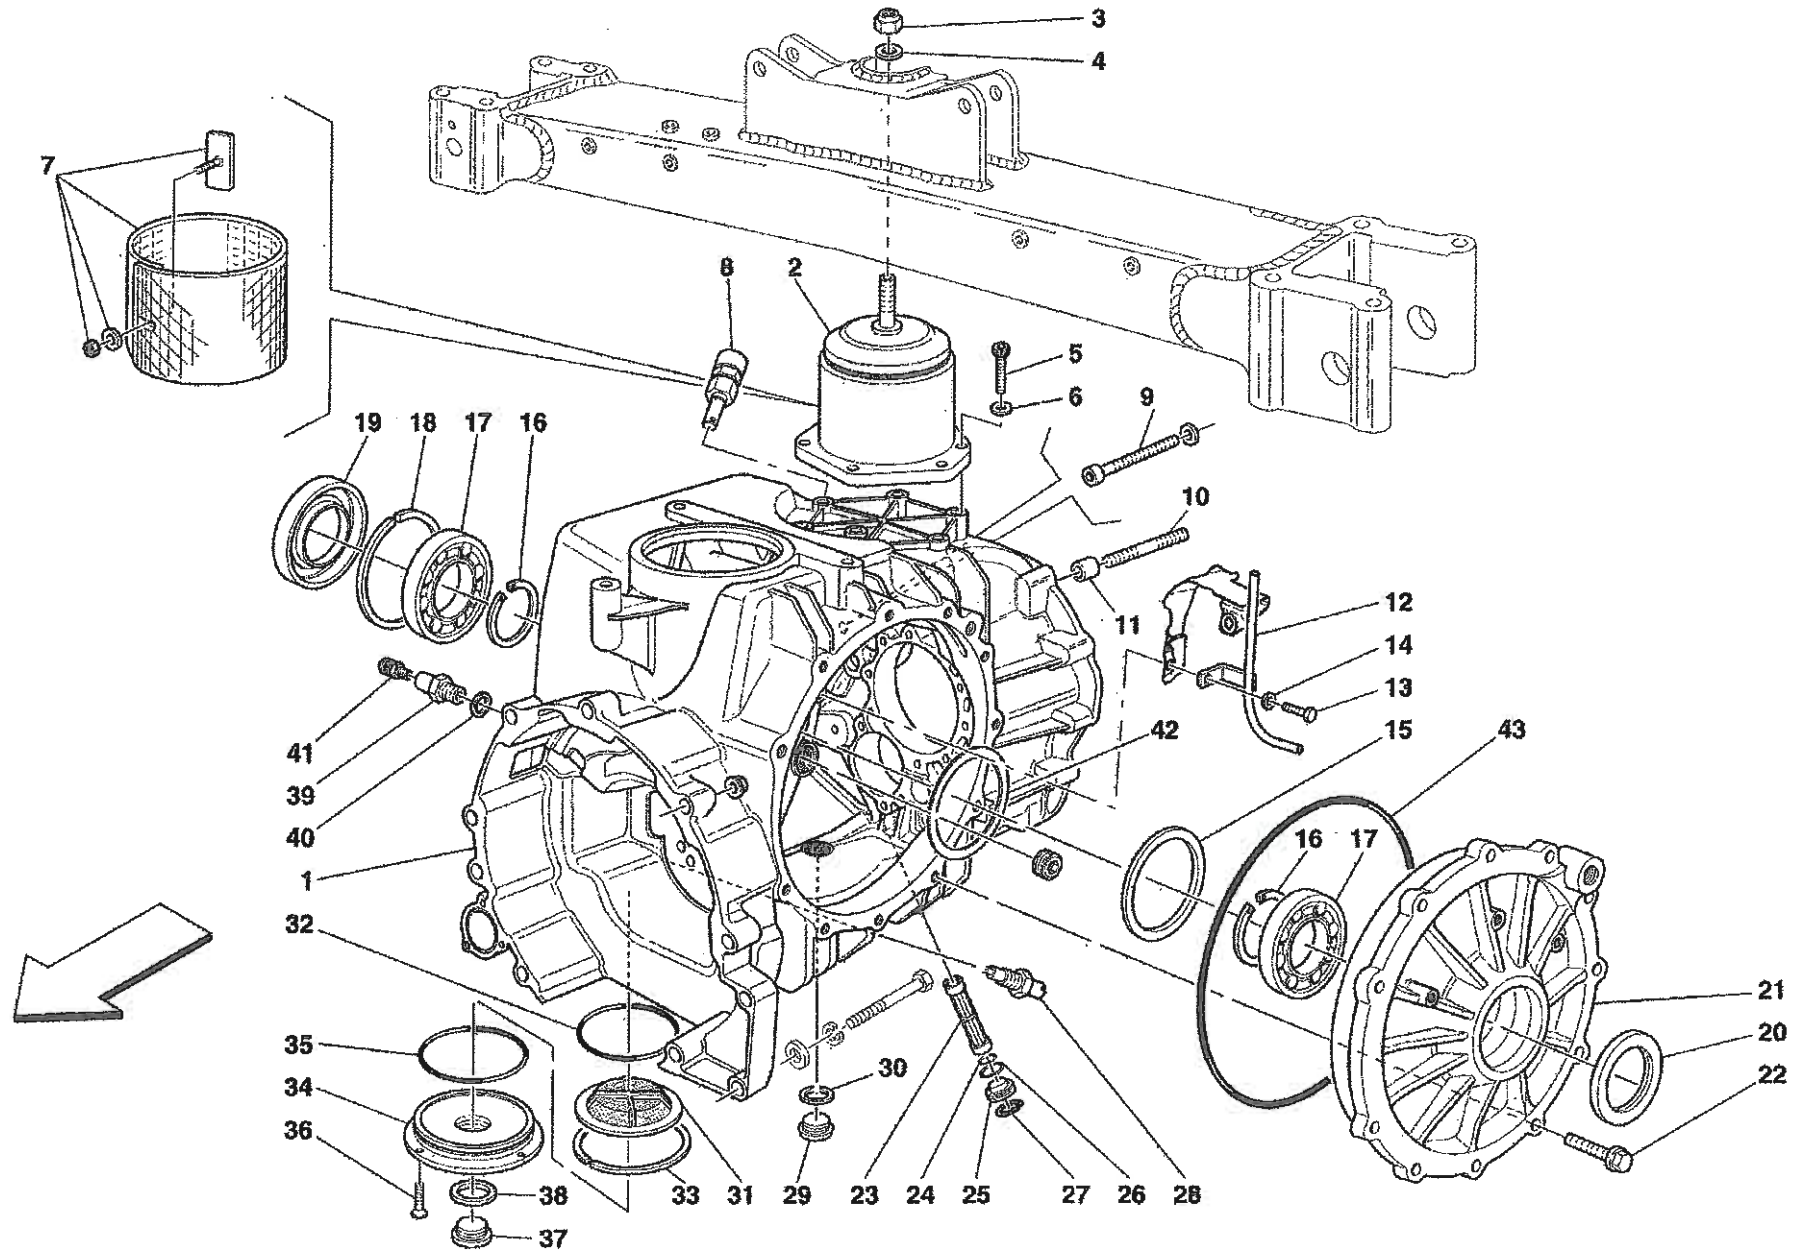

## COACHWORK

- TAV.100 Monocoque Body Frame – Front Frame – Central Frat Floor Pan
- TAV.101 Rear Frame
- TAV.102 Heat Shields and Insulations
- TAV.103 Front – Outer Trims and WheelHouse
- TAV.104 Rear – Outer Trims and WheelHouse
- TAV.105 Front Bumper and Frat Floor Pan
- TAV.106 Rear Bumper and Frat Floor Pan
- TAV.107 Rear Movable Stabilizer
- TAV.108 Front Hood and Opening Device
- TAV.109 Engine Bonnet and Gas Door
- TAV.110 Opening Devices for Engine Engine Bonnet and Gas Door
- TAV.111 Doors – Opening Control, Framework and Coverings
- TAV.112 Doors – Power Window
- TAV.113 Doors – Hinge and Open Control
- TAV.114 Glasses, Gaskets and Rear View Mirrors
- TAV.115 Roof Panel Upholstery and Accessories
- TAV.116 Passengers Compartment Upholstery and Accessories
- TAV.117 Dashboard
- TAV.118 Air Bags
- TAV.119 Dashboard Instruments
- TAV.120 Seat and Safety Belts
- TAV.121 Front and Rear Lights
- TAV.122 Windshield, Glass Washer and Horns
- TAV.123 Electrical System
- TAV.124 Front Electrical Boards and Sensor
- TAV.125 Passengers and Engine Compartments Control Units

Vale fino al cambio Nr.403  
Valid till gearbox Nr.403

Erzo Ferrari - 39 - FRONT BRAKE DISC AND STEERING KNUCKLE

OPTIONAL

OPTIONAL

Enzo Ferrari - 50 - EVAPORATOR UNIT

Enzo Ferrari - 100 - MONOCOQUE BODY FRAME - FRONT FRAME - CENTRAL FLAT FLOOR PAN