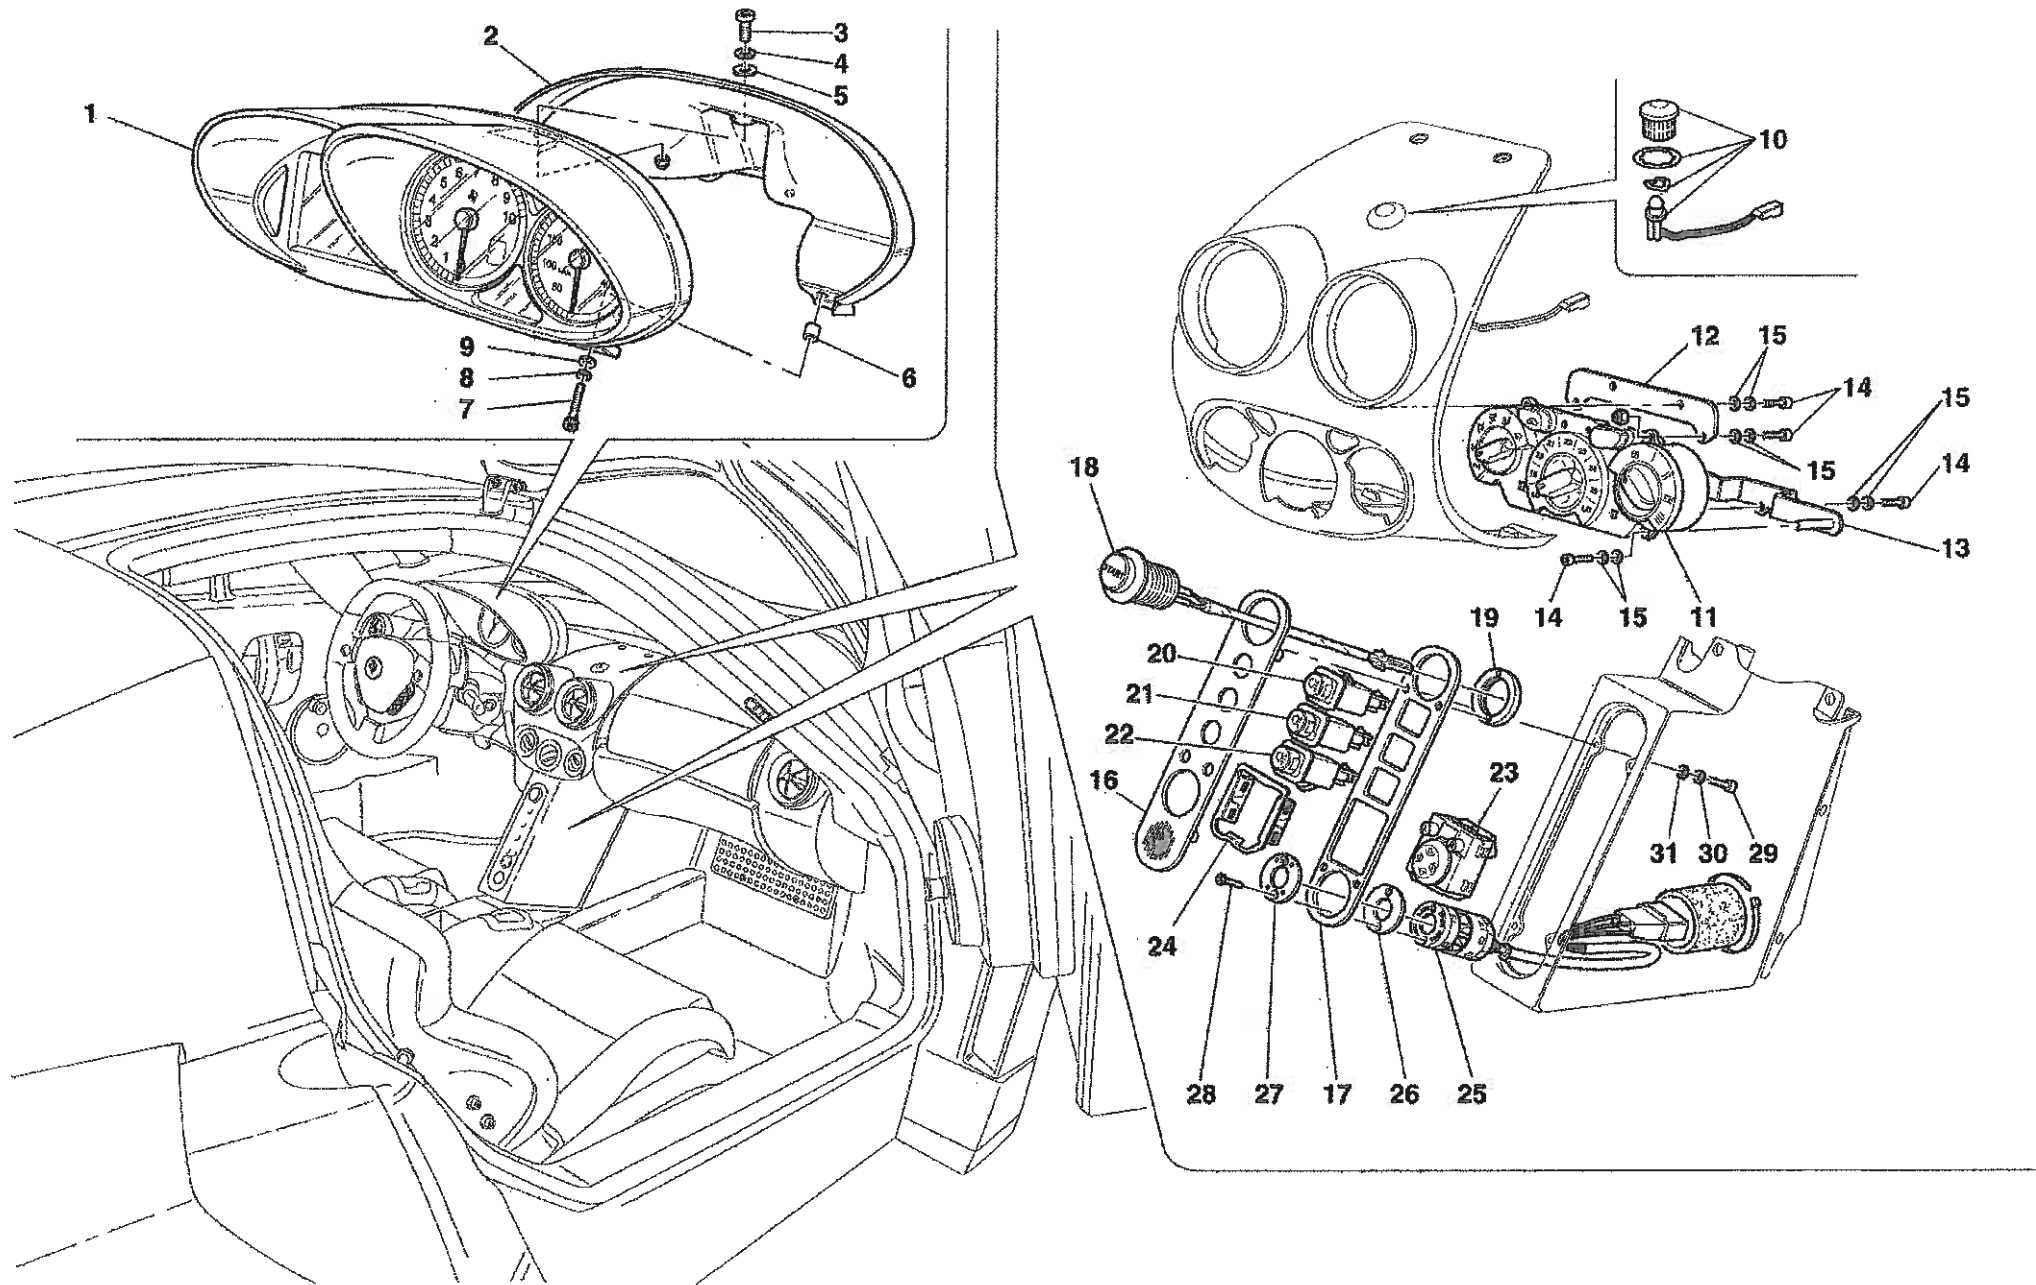

## COACHWORK

- TAV.100 Monocoque Body Frame – Front Frame – Central Frat Floor Pan
- TAV.101 Rear Frame
- TAV.102 Heat Shields and Insulations
- TAV.103 Front – Outer Trims and WheelHouse
- TAV.104 Rear – Outer Trims and WheelHouse
- TAV.105 Front Bumper and Frat Floor Pan
- TAV.106 Rear Bumper and Frat Floor Pan
- TAV.107 Rear Movable Stabilizer
- TAV.108 Front Hood and Opening Device
- TAV.109 Engine Bonnet and Gas Door
- TAV.110 Opening Devices for Engine Engine Bonnet and Gas Door
- TAV.111 Doors – Opening Control, Framework and Coverings
- TAV.112 Doors – Power Window
- TAV.113 Doors – Hinge and Open Control
- TAV.114 Glasses, Gaskets and Rear View Mirrors
- TAV.115 Roof Panel Upholstery and Accessories
- TAV.116 Passengers Compartment Upholstery and Accessories
- TAV.117 Dashboard
- TAV.118 Air Bags
- TAV.119 Dashboard Instruments
- TAV.120 Seat and Safety Belts
- TAV.121 Front and Rear Lights
- TAV.122 Windshield, Glass Washer and Horns
- TAV.123 Electrical System
- TAV.124 Front Electrical Boards and Sensor
- TAV.125 Passengers and Engine Compartments Control Units

Vale fino al cambio Nr.403  
Valid till gearbox Nr.403

Erzo Ferrari - 39 - FRONT BRAKE DISC AND STEERING KNUCKLE

OPTIONAL

OPTIONAL

Enzo Ferrari - 50 - EVAPORATOR UNIT

Enzo Ferrari - 100 - MONOCOQUE BODY FRAME - FRONT FRAME - CENTRAL FLAT FLOOR PAN

Vale per USA e CDN  
Valid for USA and CDN

**CINTURE DI SICUREZZA 4 PUNTI**  
**4 POINT SAFETY BELTS**