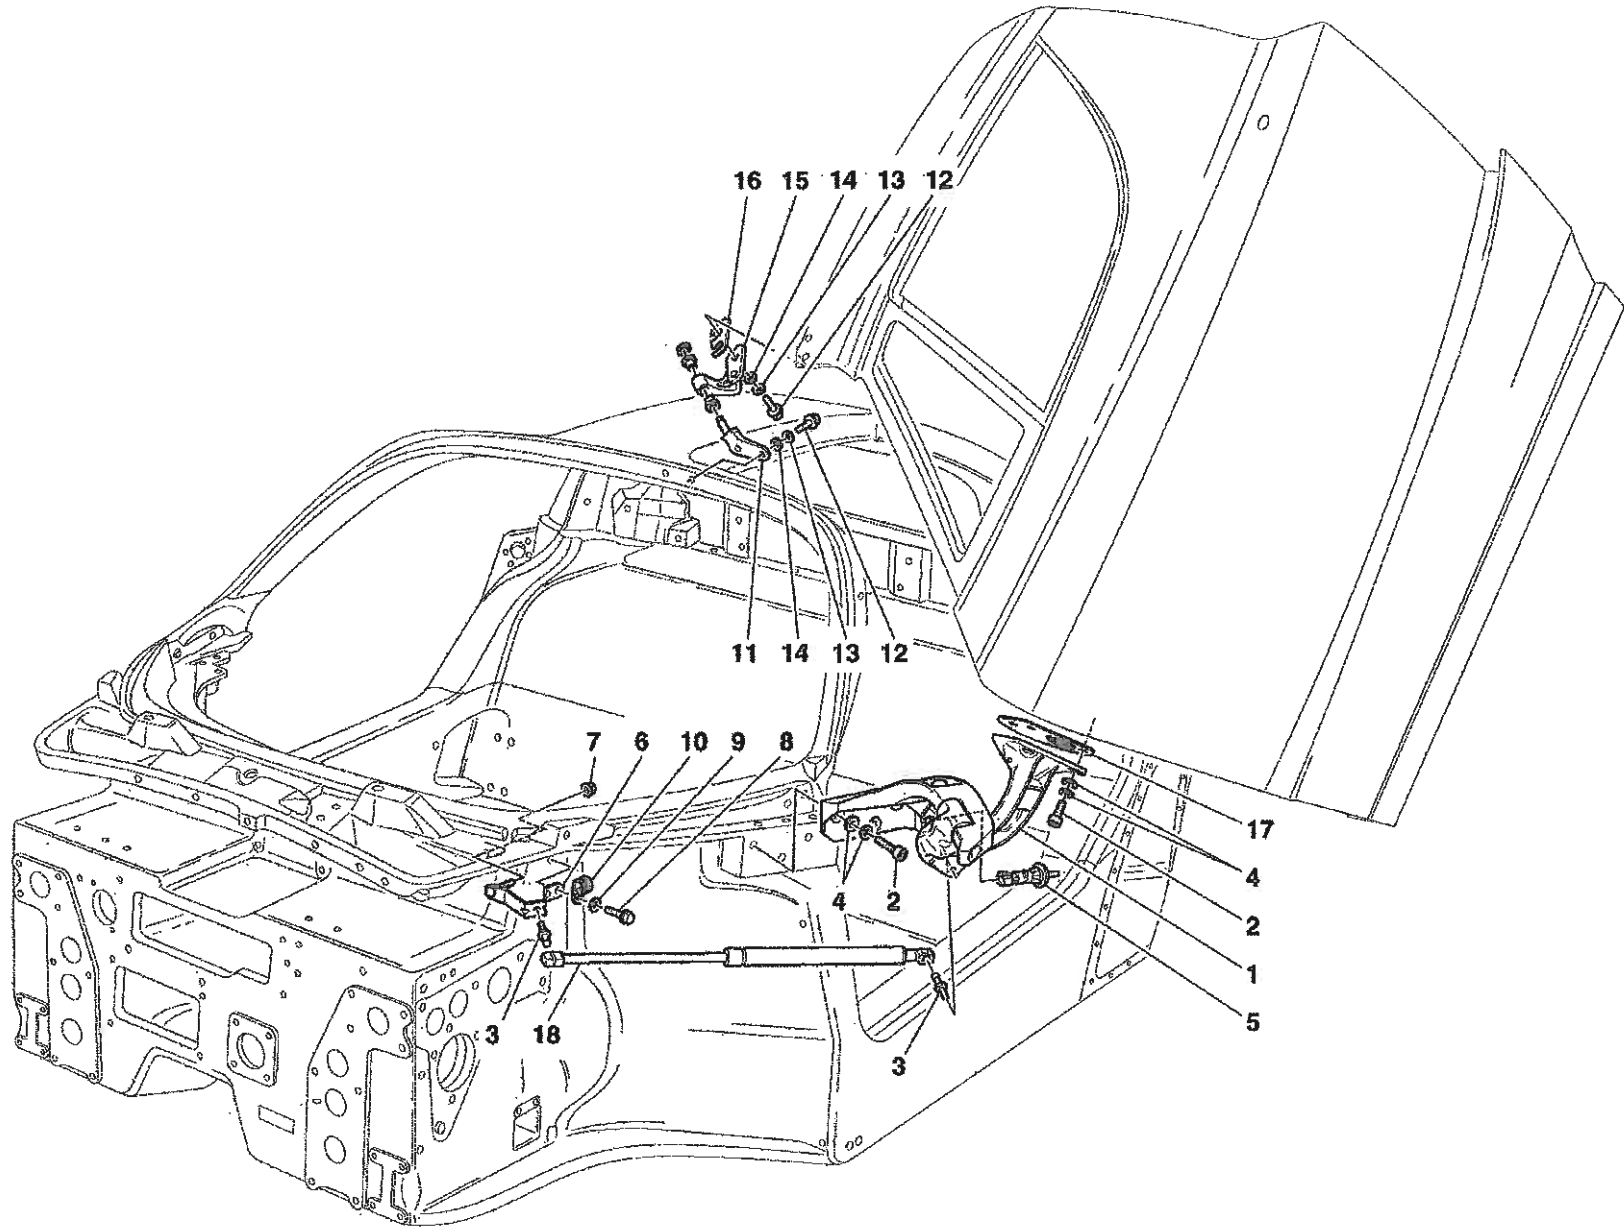

## COACHWORK

- TAV.100 Monocoque Body Frame – Front Frame – Central Frat Floor Pan
- TAV.101 Rear Frame
- TAV.102 Heat Shields and Insulations
- TAV.103 Front – Outer Trims and WheelHouse
- TAV.104 Rear – Outer Trims and WheelHouse
- TAV.105 Front Bumper and Frat Floor Pan
- TAV.106 Rear Bumper and Frat Floor Pan
- TAV.107 Rear Movable Stabilizer
- TAV.108 Front Hood and Opening Device
- TAV.109 Engine Bonnet and Gas Door
- TAV.110 Opening Devices for Engine Engine Bonnet and Gas Door
- TAV.111 Doors – Opening Control, Framework and Coverings
- TAV.112 Doors – Power Window
- TAV.113 Doors – Hinge and Open Control
- TAV.114 Glasses, Gaskets and Rear View Mirrors
- TAV.115 Roof Panel Upholstery and Accessories
- TAV.116 Passengers Compartment Upholstery and Accessories
- TAV.117 Dashboard
- TAV.118 Air Bags
- TAV.119 Dashboard Instruments
- TAV.120 Seat and Safety Belts
- TAV.121 Front and Rear Lights
- TAV.122 Windshield, Glass Washer and Horns
- TAV.123 Electrical System
- TAV.124 Front Electrical Boards and Sensor
- TAV.125 Passengers and Engine Compartments Control Units

Vale fino al cambio Nr.403  
Valid till gearbox Nr.403

Erzo Ferrari - 39 - FRONT BRAKE DISC AND STEERING KNUCKLE

OPTIONAL

OPTIONAL

Enzo Ferrari - 50 - EVAPORATOR UNIT

Enzo Ferrari - 100 - MONOCOQUE BODY FRAME - FRONT FRAME - CENTRAL FLAT FLOOR PAN

Vale per USA e CDN  
Valid for USA and CDN

**CINTURE DI SICUREZZA 4 PUNTI**  
**4 POINT SAFETY BELTS**