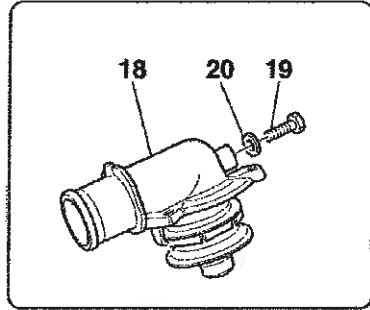

## COACHWORK

- TAV.100 Monocoque Body Frame – Front Frame – Central Frat Floor Pan
- TAV.101 Rear Frame
- TAV.102 Heat Shields and Insulations
- TAV.103 Front – Outer Trims and WheelHouse
- TAV.104 Rear – Outer Trims and WheelHouse
- TAV.105 Front Bumper and Frat Floor Pan
- TAV.106 Rear Bumper and Frat Floor Pan
- TAV.107 Rear Movable Stabilizer
- TAV.108 Front Hood and Opening Device
- TAV.109 Engine Bonnet and Gas Door
- TAV.110 Opening Devices for Engine Engine Bonnet and Gas Door
- TAV.111 Doors – Opening Control, Framework and Coverings
- TAV.112 Doors – Power Window
- TAV.113 Doors – Hinge and Open Control
- TAV.114 Glasses, Gaskets and Rear View Mirrors
- TAV.115 Roof Panel Upholstery and Accessories
- TAV.116 Passengers Compartment Upholstery and Accessories
- TAV.117 Dashboard
- TAV.118 Air Bags
- TAV.119 Dashboard Instruments
- TAV.120 Seat and Safety Belts
- TAV.121 Front and Rear Lights
- TAV.122 Windshield, Glass Washer and Horns
- TAV.123 Electrical System
- TAV.124 Front Electrical Boards and Sensor
- TAV.125 Passengers and Engine Compartments Control Units

Vale fino al cambio Nr.403  
Valid till gearbox Nr.403

Erzo Ferrari - 39 - FRONT BRAKE DISC AND STEERING KNUCKLE

OPTIONAL

OPTIONAL

Enzo Ferrari - 50 - EVAPORATOR UNIT

Enzo Ferrari - 100 - MONOCOQUE BODY FRAME - FRONT FRAME - CENTRAL FLAT FLOOR PAN