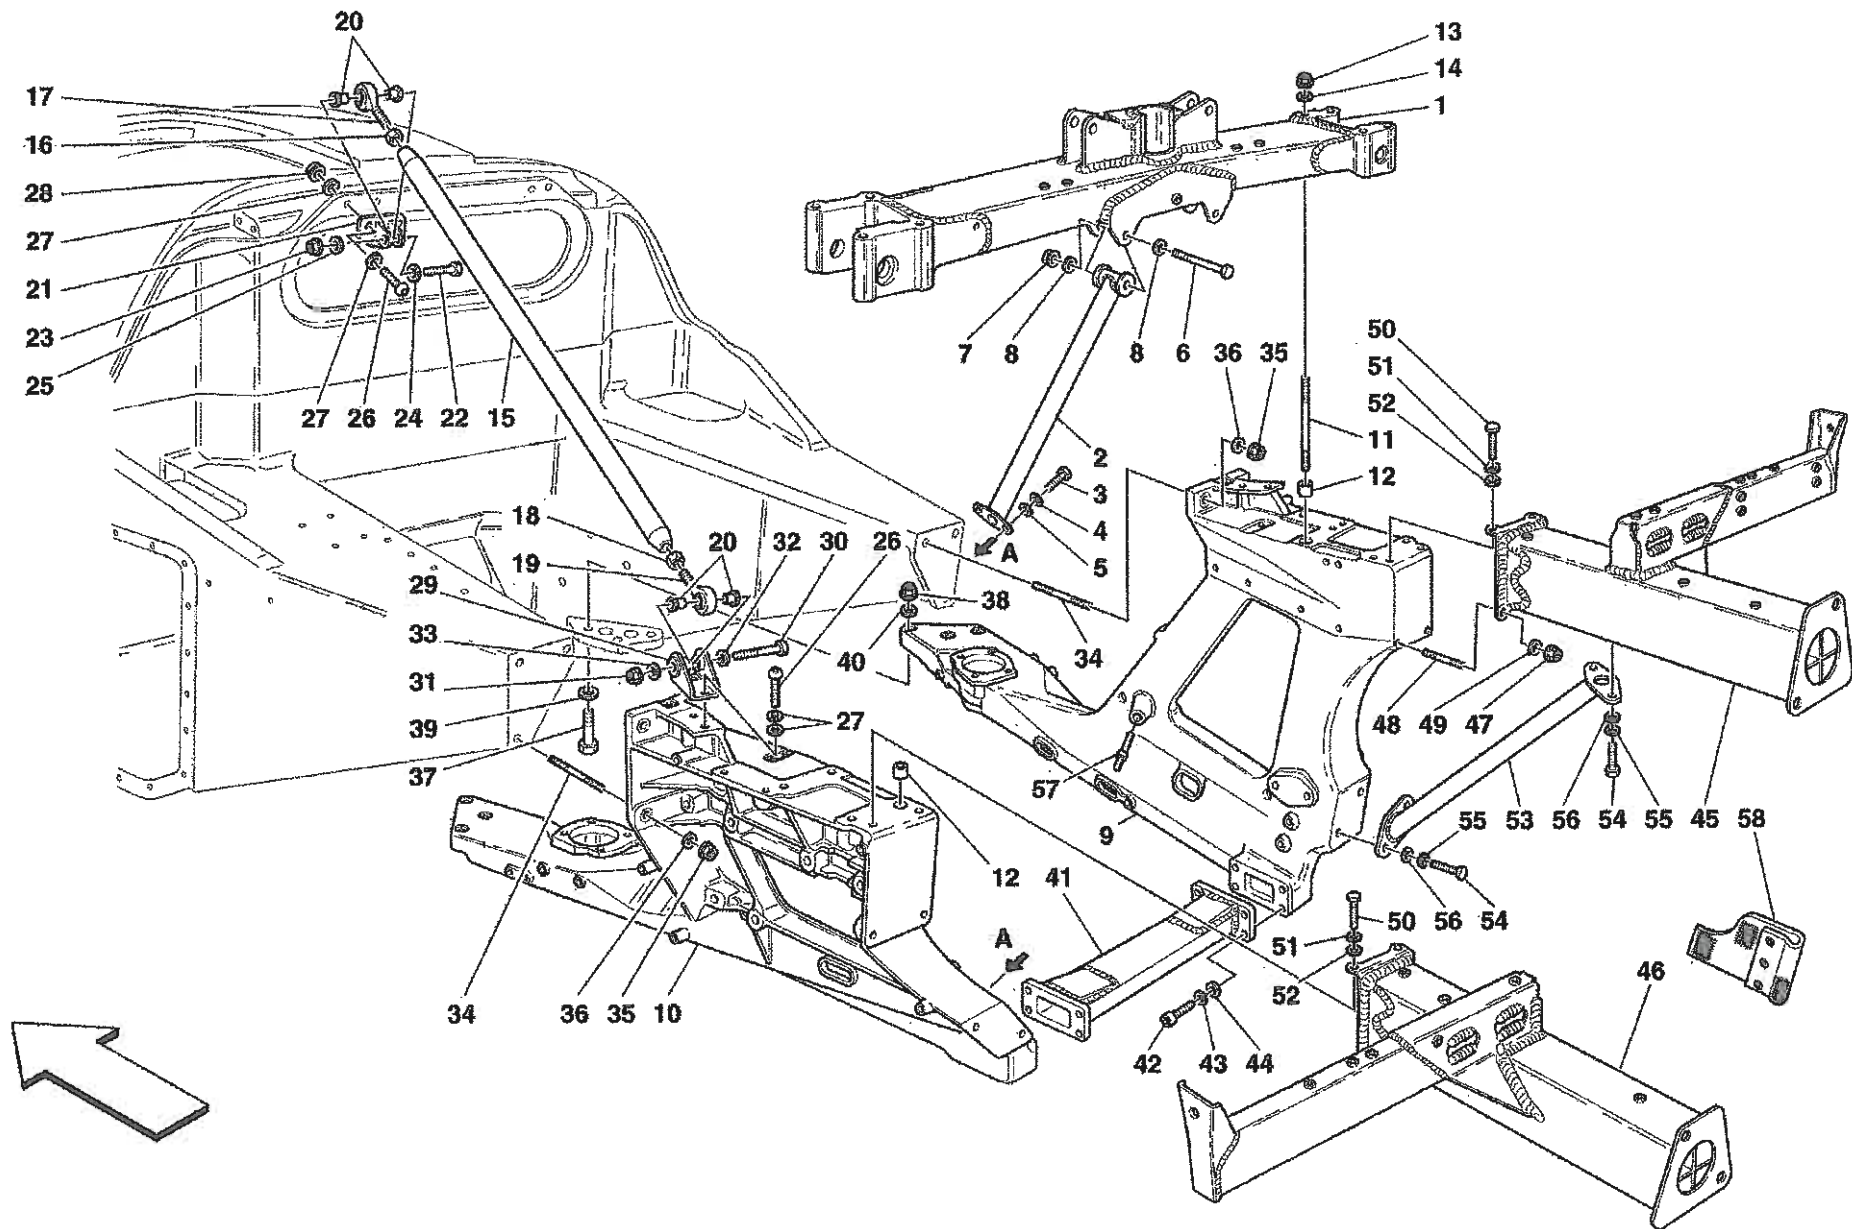

## COACHWORK

- TAV.100 Monocoque Body Frame – Front Frame – Central Frat Floor Pan
- TAV.101 Rear Frame
- TAV.102 Heat Shields and Insulations
- TAV.103 Front – Outer Trims and WheelHouse
- TAV.104 Rear – Outer Trims and WheelHouse
- TAV.105 Front Bumper and Frat Floor Pan
- TAV.106 Rear Bumper and Frat Floor Pan
- TAV.107 Rear Movable Stabilizer
- TAV.108 Front Hood and Opening Device
- TAV.109 Engine Bonnet and Gas Door
- TAV.110 Opening Devices for Engine Engine Bonnet and Gas Door
- TAV.111 Doors – Opening Control, Framework and Coverings
- TAV.112 Doors – Power Window
- TAV.113 Doors – Hinge and Open Control
- TAV.114 Glasses, Gaskets and Rear View Mirrors
- TAV.115 Roof Panel Upholstery and Accessories
- TAV.116 Passengers Compartment Upholstery and Accessories
- TAV.117 Dashboard
- TAV.118 Air Bags
- TAV.119 Dashboard Instruments
- TAV.120 Seat and Safety Belts
- TAV.121 Front and Rear Lights
- TAV.122 Windshield, Glass Washer and Horns
- TAV.123 Electrical System
- TAV.124 Front Electrical Boards and Sensor
- TAV.125 Passengers and Engine Compartments Control Units

Vale fino al cambio Nr.403  
Valid till gearbox Nr.403

Erzo Ferrari - 39 - FRONT BRAKE DISC AND STEERING KNUCKLE

OPTIONAL

OPTIONAL

Enzo Ferrari - 50 - EVAPORATOR UNIT

Enzo Ferrari - 100 - MONOCOQUE BODY FRAME - FRONT FRAME - CENTRAL FLAT FLOOR PAN

Vale per USA e CDN  
Valid for USA and CDN

**CINTURE DI SICUREZZA 4 PUNTI**  
**4 POINT SAFETY BELTS**