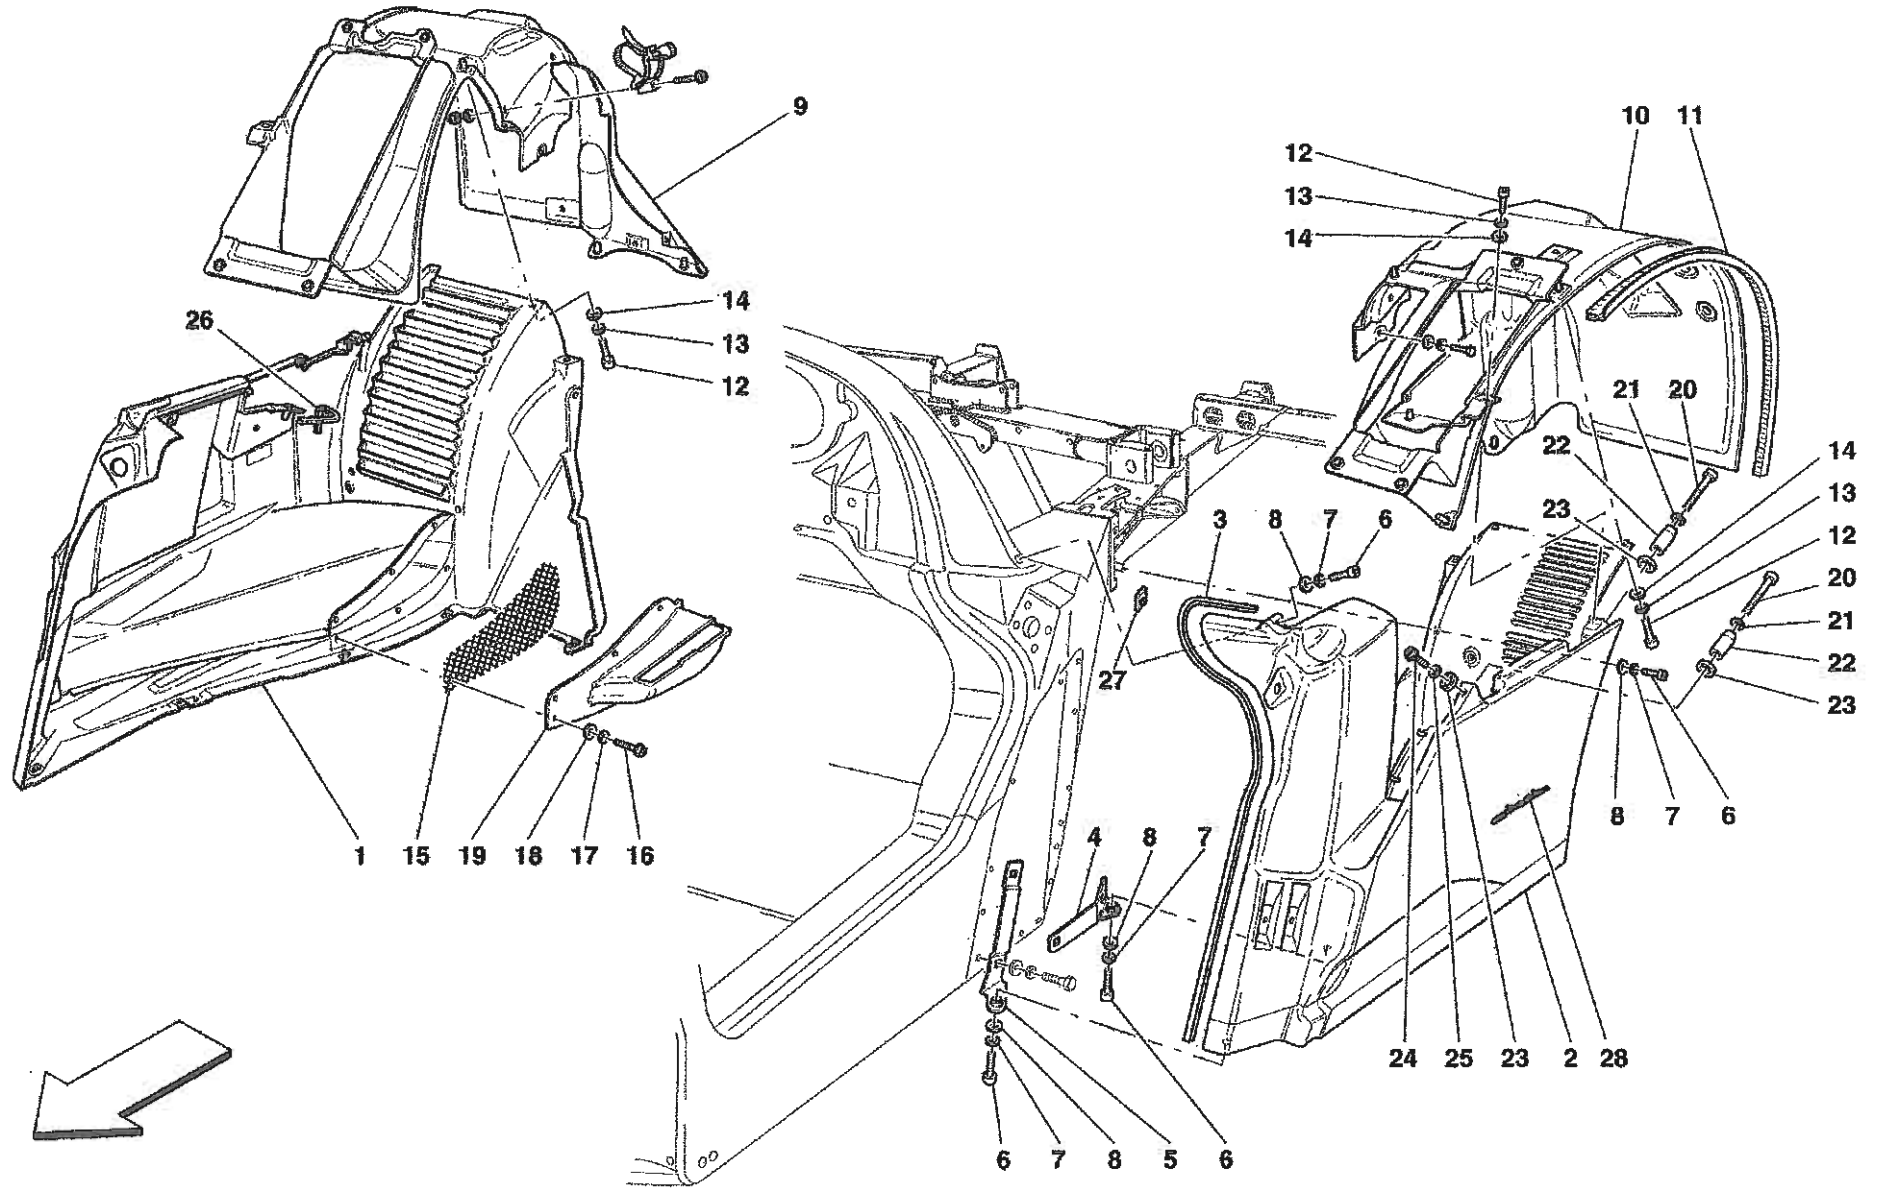

## COACHWORK

- TAV.100 Monocoque Body Frame – Front Frame – Central Frat Floor Pan
- TAV.101 Rear Frame
- TAV.102 Heat Shields and Insulations
- TAV.103 Front – Outer Trims and WheelHouse
- TAV.104 Rear – Outer Trims and WheelHouse
- TAV.105 Front Bumper and Frat Floor Pan
- TAV.106 Rear Bumper and Frat Floor Pan
- TAV.107 Rear Movable Stabilizer
- TAV.108 Front Hood and Opening Device
- TAV.109 Engine Bonnet and Gas Door
- TAV.110 Opening Devices for Engine Engine Bonnet and Gas Door
- TAV.111 Doors – Opening Control, Framework and Coverings
- TAV.112 Doors – Power Window
- TAV.113 Doors – Hinge and Open Control
- TAV.114 Glasses, Gaskets and Rear View Mirrors
- TAV.115 Roof Panel Upholstery and Accessories
- TAV.116 Passengers Compartment Upholstery and Accessories
- TAV.117 Dashboard
- TAV.118 Air Bags
- TAV.119 Dashboard Instruments
- TAV.120 Seat and Safety Belts
- TAV.121 Front and Rear Lights
- TAV.122 Windshield, Glass Washer and Horns
- TAV.123 Electrical System
- TAV.124 Front Electrical Boards and Sensor
- TAV.125 Passengers and Engine Compartments Control Units

Vale fino al cambio Nr.403  
Valid till gearbox Nr.403

Erzo Ferrari - 39 - FRONT BRAKE DISC AND STEERING KNUCKLE

OPTIONAL

OPTIONAL

Enzo Ferrari - 50 - EVAPORATOR UNIT

Enzo Ferrari - 100 - MONOCOQUE BODY FRAME - FRONT FRAME - CENTRAL FLAT FLOOR PAN

Vale per USA e CDN  
Valid for USA and CDN

**CINTURE DI SICUREZZA 4 PUNTI**  
**4 POINT SAFETY BELTS**