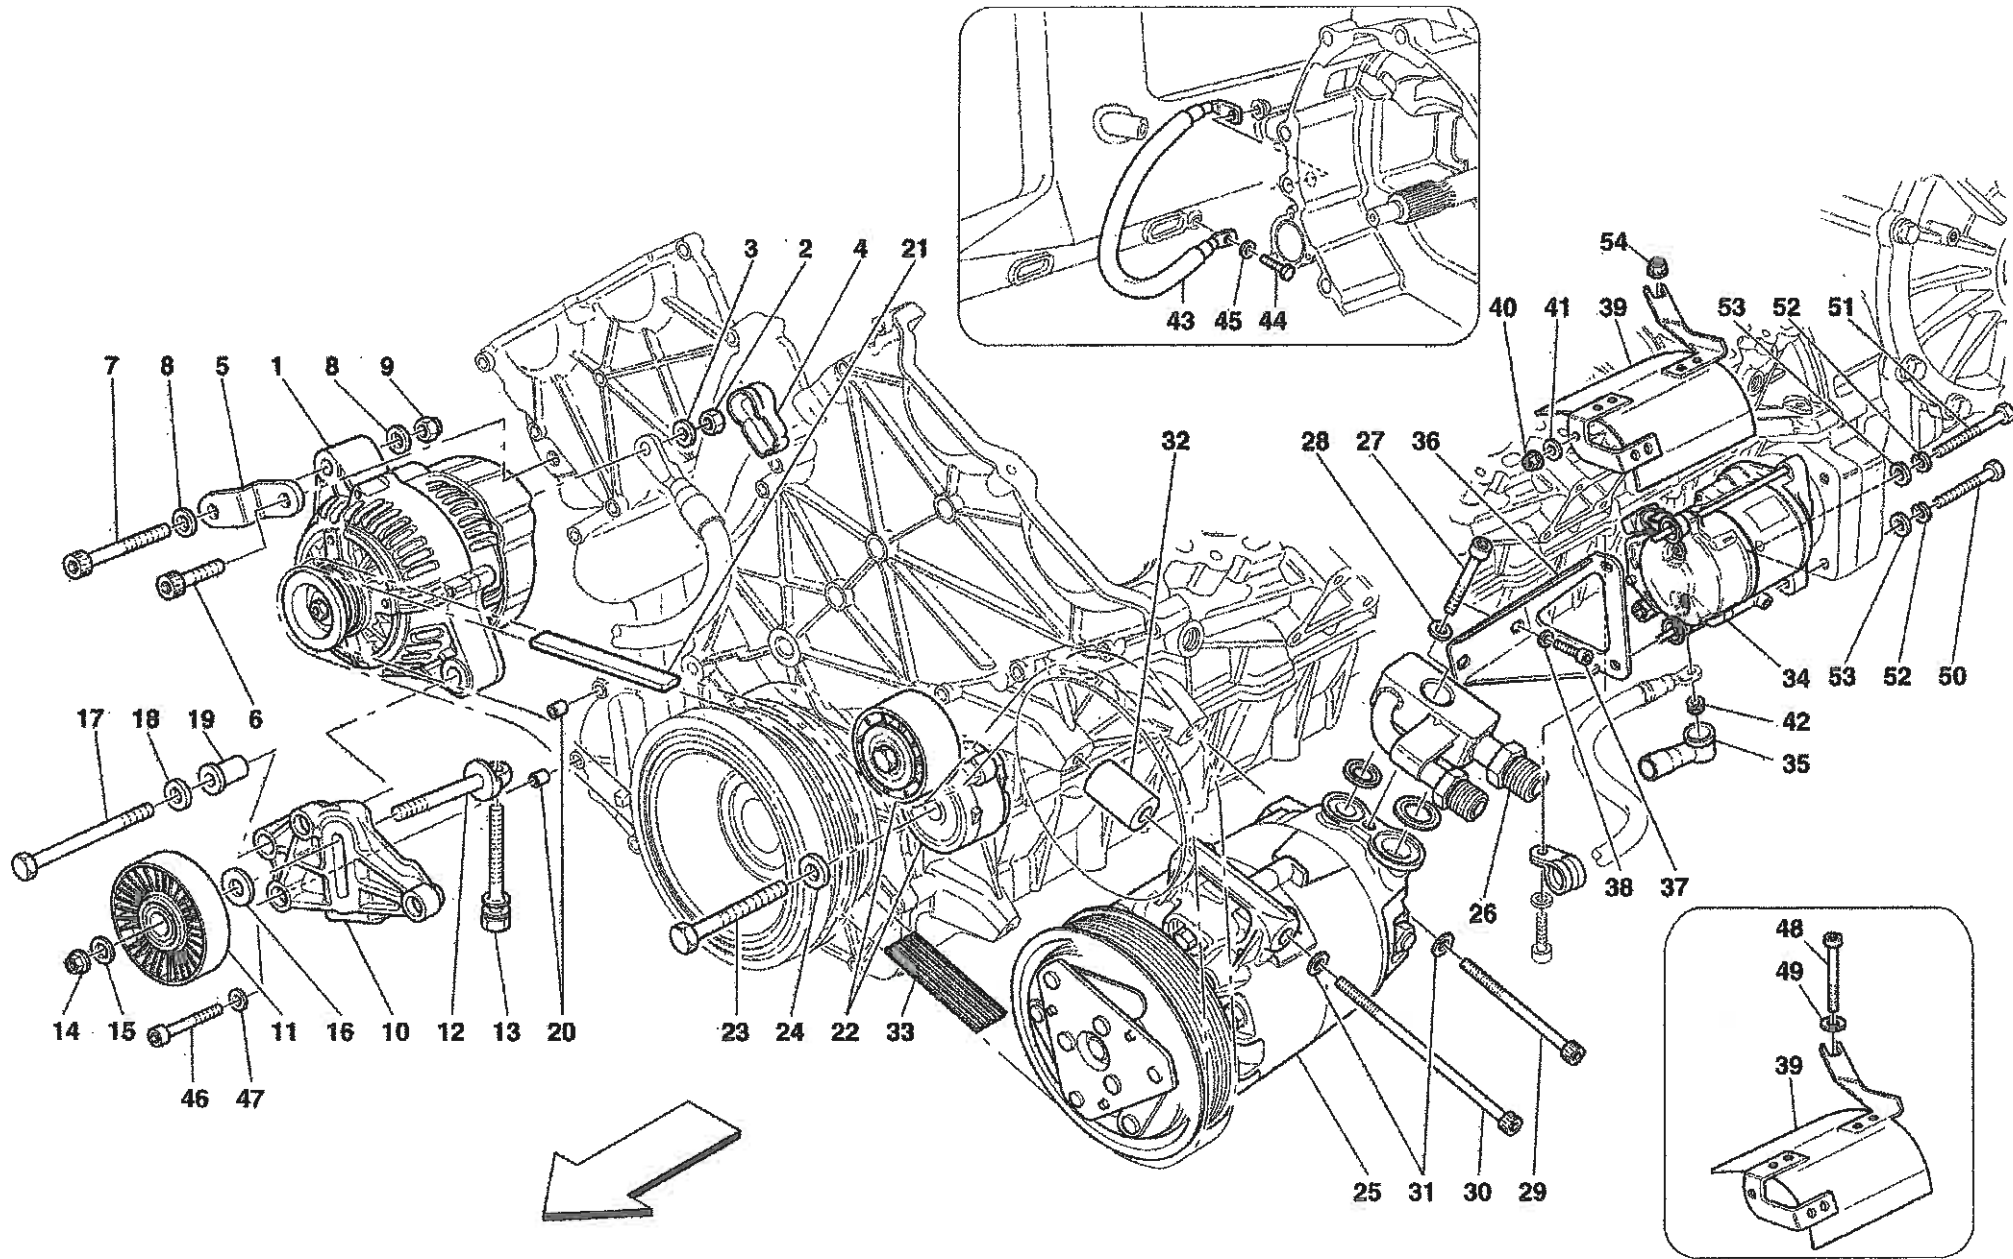

## COACHWORK

- TAV.100 Monocoque Body Frame – Front Frame – Central Frat Floor Pan
- TAV.101 Rear Frame
- TAV.102 Heat Shields and Insulations
- TAV.103 Front – Outer Trims and WheelHouse
- TAV.104 Rear – Outer Trims and WheelHouse
- TAV.105 Front Bumper and Frat Floor Pan
- TAV.106 Rear Bumper and Frat Floor Pan
- TAV.107 Rear Movable Stabilizer
- TAV.108 Front Hood and Opening Device
- TAV.109 Engine Bonnet and Gas Door
- TAV.110 Opening Devices for Engine Engine Bonnet and Gas Door
- TAV.111 Doors – Opening Control, Framework and Coverings
- TAV.112 Doors – Power Window
- TAV.113 Doors – Hinge and Open Control
- TAV.114 Glasses, Gaskets and Rear View Mirrors
- TAV.115 Roof Panel Upholstery and Accessories
- TAV.116 Passengers Compartment Upholstery and Accessories
- TAV.117 Dashboard
- TAV.118 Air Bags
- TAV.119 Dashboard Instruments
- TAV.120 Seat and Safety Belts
- TAV.121 Front and Rear Lights
- TAV.122 Windshield, Glass Washer and Horns
- TAV.123 Electrical System
- TAV.124 Front Electrical Boards and Sensor
- TAV.125 Passengers and Engine Compartments Control Units

Vale fino al cambio Nr.403  
Valid till gearbox Nr.403

Erzo Ferrari - 39 - FRONT BRAKE DISC AND STEERING KNUCKLE

OPTIONAL

OPTIONAL

Enzo Ferrari - 50 - EVAPORATOR UNIT

Enzo Ferrari - 100 - MONOCOQUE BODY FRAME - FRONT FRAME - CENTRAL FLAT FLOOR PAN

Vale per USA e CDN  
Valid for USA and CDN

**CINTURE DI SICUREZZA 4 PUNTI**  
**4 POINT SAFETY BELTS**