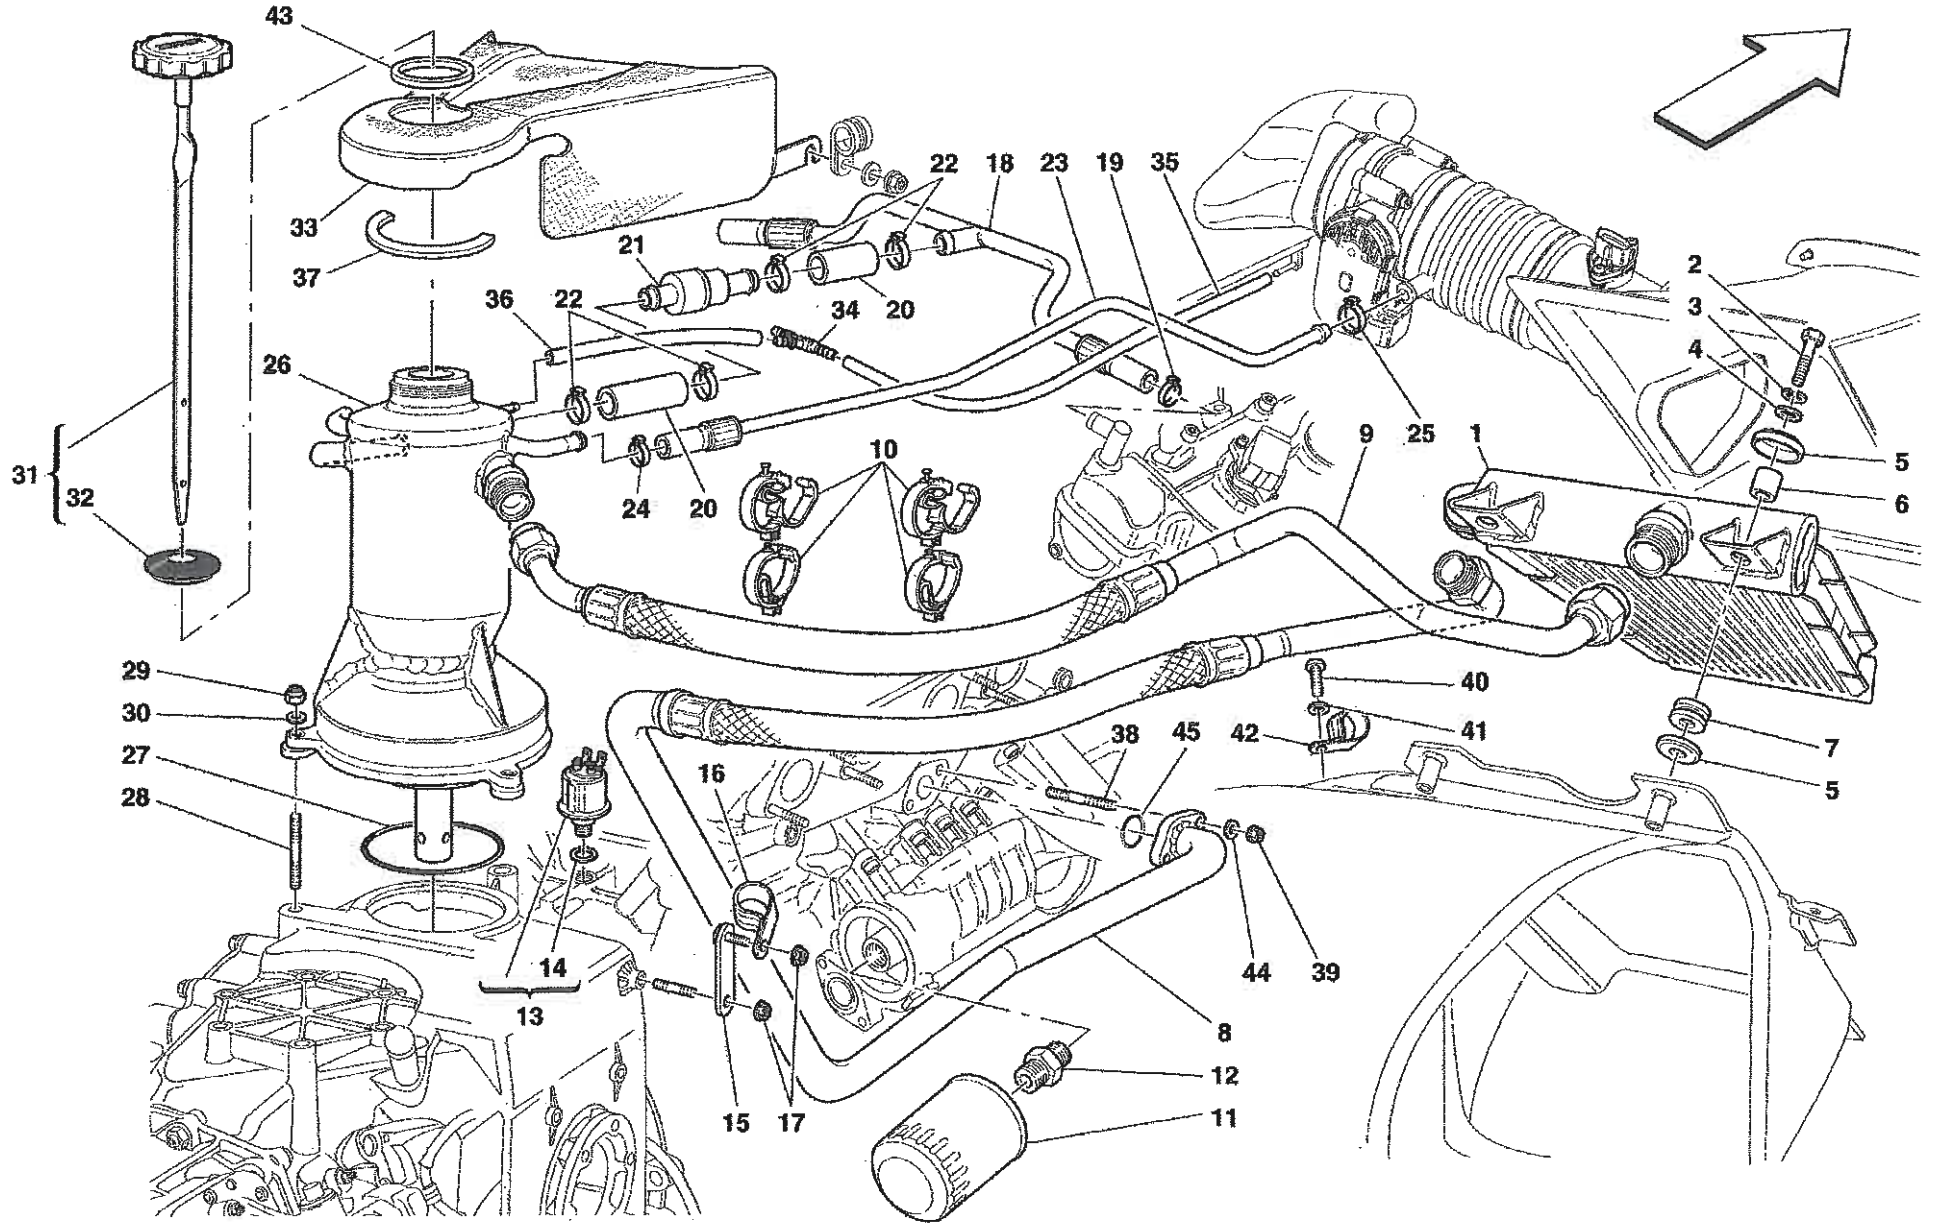

## COACHWORK

- TAV.100 Monocoque Body Frame – Front Frame – Central Frat Floor Pan
- TAV.101 Rear Frame
- TAV.102 Heat Shields and Insulations
- TAV.103 Front – Outer Trims and WheelHouse
- TAV.104 Rear – Outer Trims and WheelHouse
- TAV.105 Front Bumper and Frat Floor Pan
- TAV.106 Rear Bumper and Frat Floor Pan
- TAV.107 Rear Movable Stabilizer
- TAV.108 Front Hood and Opening Device
- TAV.109 Engine Bonnet and Gas Door
- TAV.110 Opening Devices for Engine Engine Bonnet and Gas Door
- TAV.111 Doors – Opening Control, Framework and Coverings
- TAV.112 Doors – Power Window
- TAV.113 Doors – Hinge and Open Control
- TAV.114 Glasses, Gaskets and Rear View Mirrors
- TAV.115 Roof Panel Upholstery and Accessories
- TAV.116 Passengers Compartment Upholstery and Accessories
- TAV.117 Dashboard
- TAV.118 Air Bags
- TAV.119 Dashboard Instruments
- TAV.120 Seat and Safety Belts
- TAV.121 Front and Rear Lights
- TAV.122 Windshield, Glass Washer and Horns
- TAV.123 Electrical System
- TAV.124 Front Electrical Boards and Sensor
- TAV.125 Passengers and Engine Compartments Control Units

Vale fino al cambio Nr.403  
Valid till gearbox Nr.403

Erzo Ferrari - 39 - FRONT BRAKE DISC AND STEERING KNUCKLE

OPTIONAL

OPTIONAL

Enzo Ferrari - 50 - EVAPORATOR UNIT

Enzo Ferrari - 100 - MONOCOQUE BODY FRAME - FRONT FRAME - CENTRAL FLAT FLOOR PAN