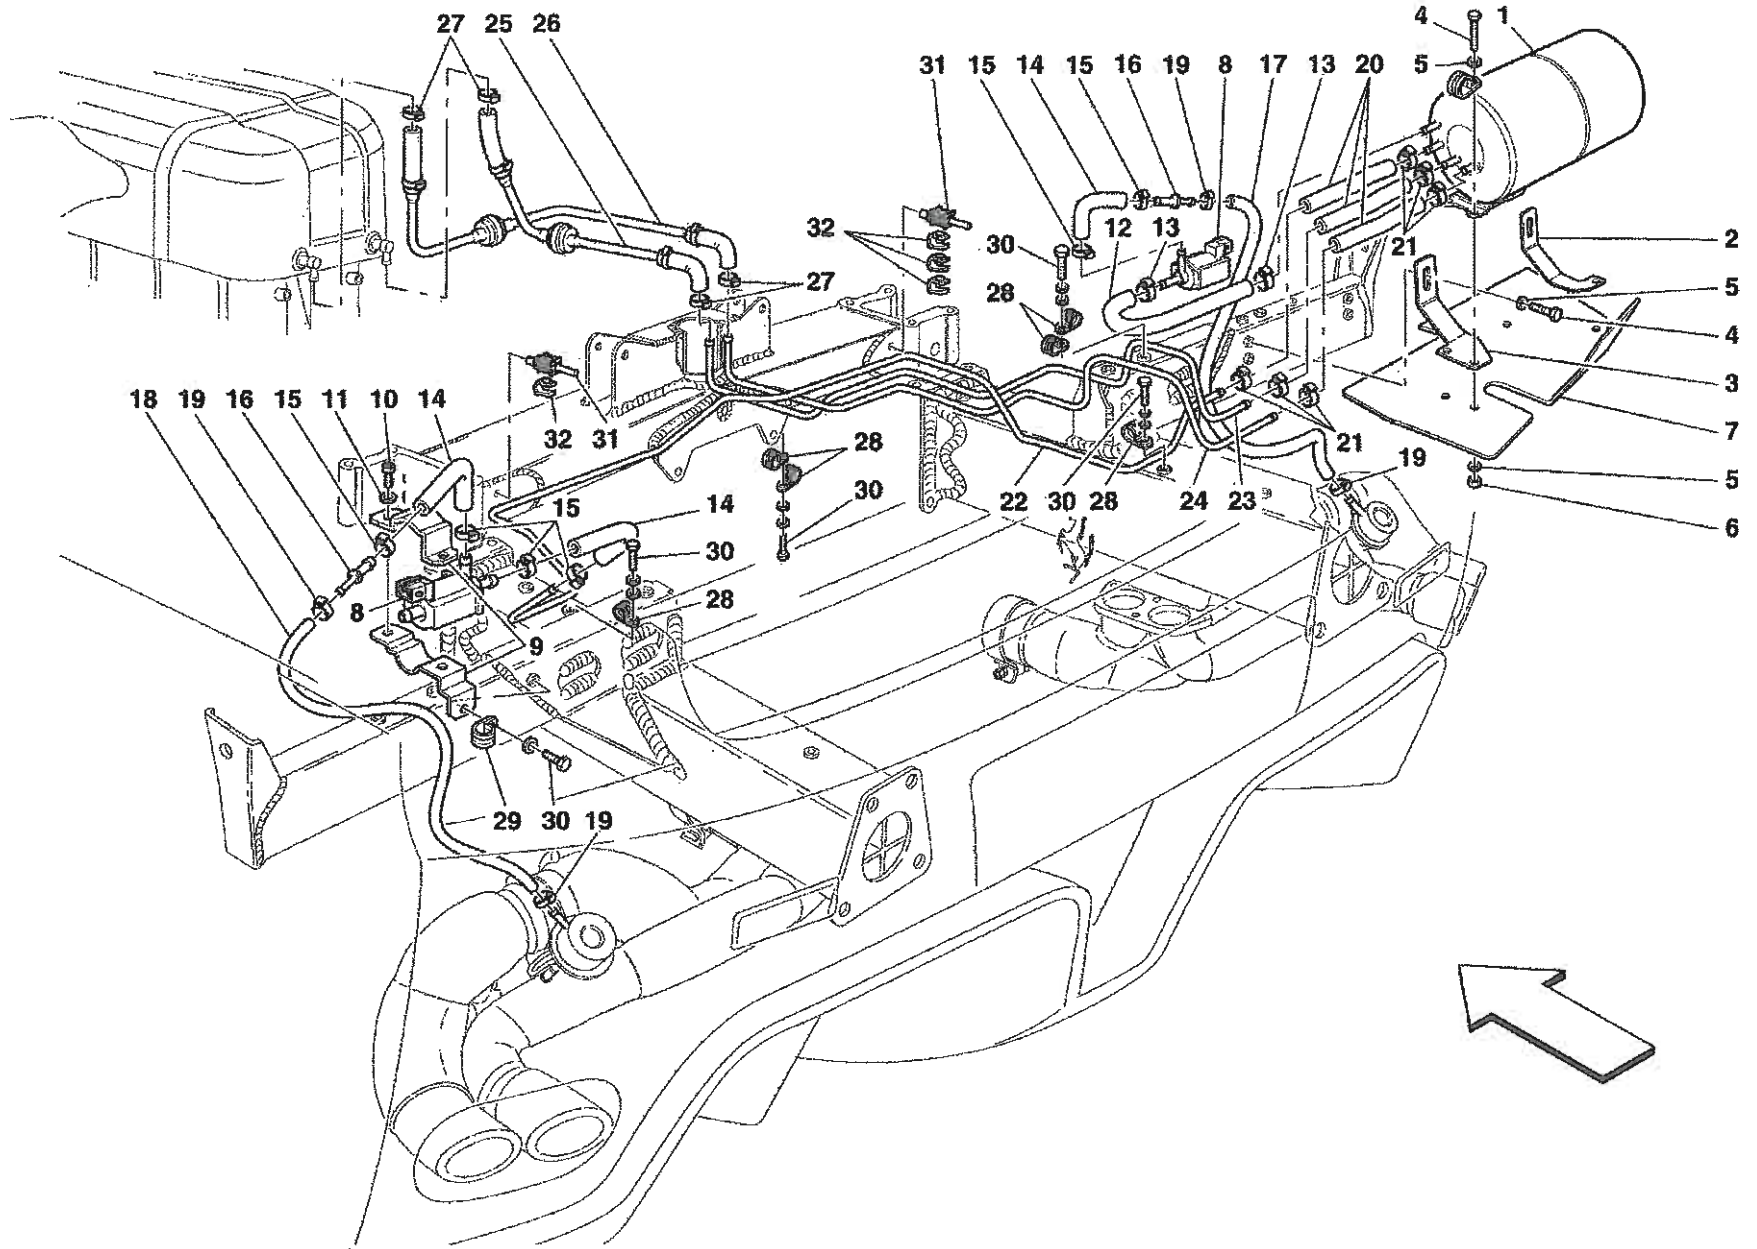

## COACHWORK

- TAV.100 Monocoque Body Frame – Front Frame – Central Frat Floor Pan
- TAV.101 Rear Frame
- TAV.102 Heat Shields and Insulations
- TAV.103 Front – Outer Trims and WheelHouse
- TAV.104 Rear – Outer Trims and WheelHouse
- TAV.105 Front Bumper and Frat Floor Pan
- TAV.106 Rear Bumper and Frat Floor Pan
- TAV.107 Rear Movable Stabilizer
- TAV.108 Front Hood and Opening Device
- TAV.109 Engine Bonnet and Gas Door
- TAV.110 Opening Devices for Engine Engine Bonnet and Gas Door
- TAV.111 Doors – Opening Control, Framework and Coverings
- TAV.112 Doors – Power Window
- TAV.113 Doors – Hinge and Open Control
- TAV.114 Glasses, Gaskets and Rear View Mirrors
- TAV.115 Roof Panel Upholstery and Accessories
- TAV.116 Passengers Compartment Upholstery and Accessories
- TAV.117 Dashboard
- TAV.118 Air Bags
- TAV.119 Dashboard Instruments
- TAV.120 Seat and Safety Belts
- TAV.121 Front and Rear Lights
- TAV.122 Windshield, Glass Washer and Horns
- TAV.123 Electrical System
- TAV.124 Front Electrical Boards and Sensor
- TAV.125 Passengers and Engine Compartments Control Units

Vale fino al cambio Nr.403  
Valid till gearbox Nr.403

Erzo Ferrari - 39 - FRONT BRAKE DISC AND STEERING KNUCKLE

OPTIONAL

OPTIONAL

Enzo Ferrari - 50 - EVAPORATOR UNIT

Enzo Ferrari - 100 - MONOCOQUE BODY FRAME - FRONT FRAME - CENTRAL FLAT FLOOR PAN