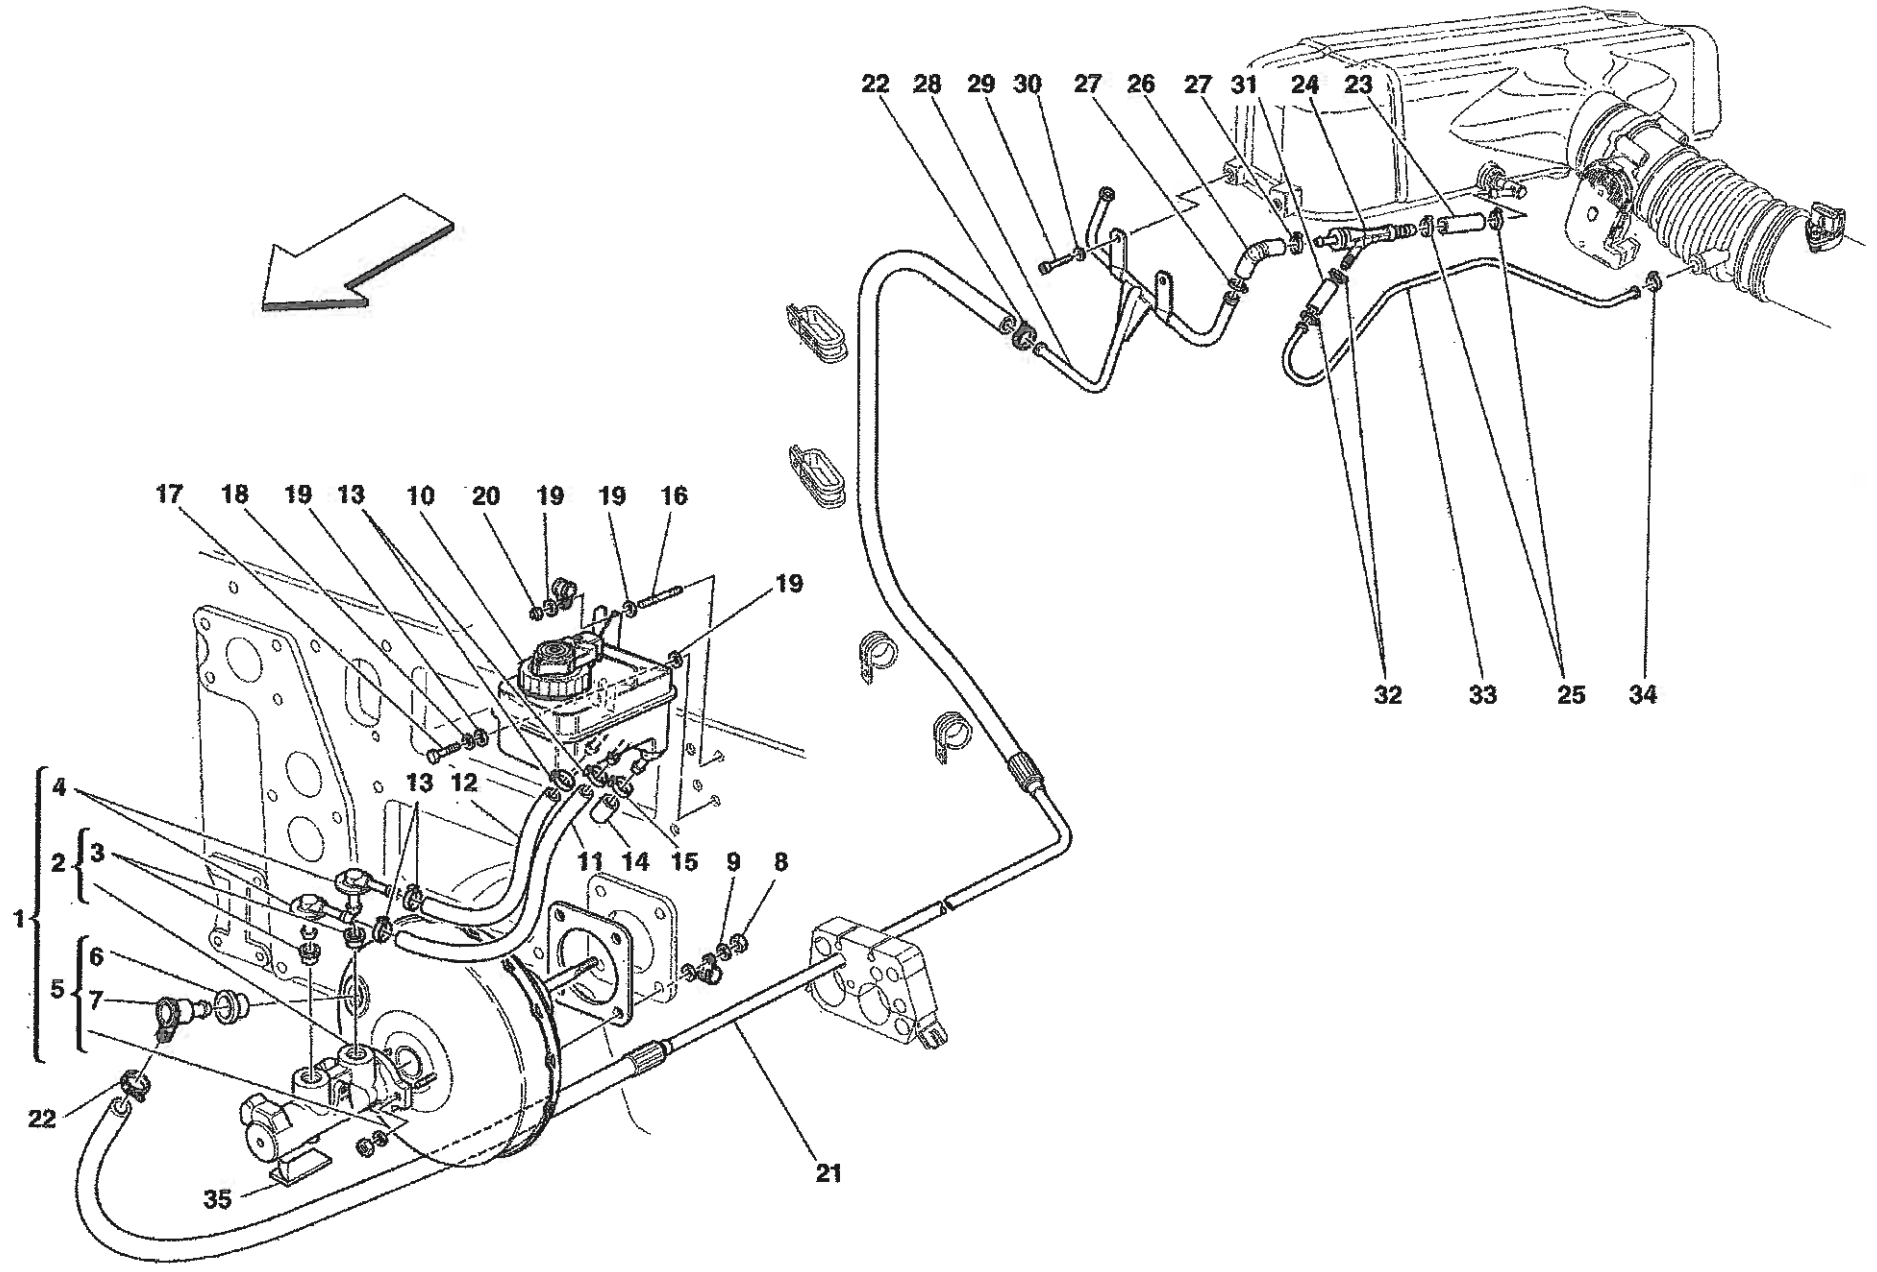

## COACHWORK

- TAV.100 Monocoque Body Frame – Front Frame – Central Frat Floor Pan
- TAV.101 Rear Frame
- TAV.102 Heat Shields and Insulations
- TAV.103 Front – Outer Trims and WheelHouse
- TAV.104 Rear – Outer Trims and WheelHouse
- TAV.105 Front Bumper and Frat Floor Pan
- TAV.106 Rear Bumper and Frat Floor Pan
- TAV.107 Rear Movable Stabilizer
- TAV.108 Front Hood and Opening Device
- TAV.109 Engine Bonnet and Gas Door
- TAV.110 Opening Devices for Engine Engine Bonnet and Gas Door
- TAV.111 Doors – Opening Control, Framework and Coverings
- TAV.112 Doors – Power Window
- TAV.113 Doors – Hinge and Open Control
- TAV.114 Glasses, Gaskets and Rear View Mirrors
- TAV.115 Roof Panel Upholstery and Accessories
- TAV.116 Passengers Compartment Upholstery and Accessories
- TAV.117 Dashboard
- TAV.118 Air Bags
- TAV.119 Dashboard Instruments
- TAV.120 Seat and Safety Belts
- TAV.121 Front and Rear Lights
- TAV.122 Windshield, Glass Washer and Horns
- TAV.123 Electrical System
- TAV.124 Front Electrical Boards and Sensor
- TAV.125 Passengers and Engine Compartments Control Units

Vale fino al cambio Nr.403  
Valid till gearbox Nr.403

Erzo Ferrari - 39 - FRONT BRAKE DISC AND STEERING KNUCKLE

OPTIONAL

OPTIONAL

Enzo Ferrari - 50 - EVAPORATOR UNIT

Enzo Ferrari - 100 - MONOCOQUE BODY FRAME - FRONT FRAME - CENTRAL FLAT FLOOR PAN

Vale per USA e CDN  
Valid for USA and CDN

**CINTURE DI SICUREZZA 4 PUNTI**  
**4 POINT SAFETY BELTS**