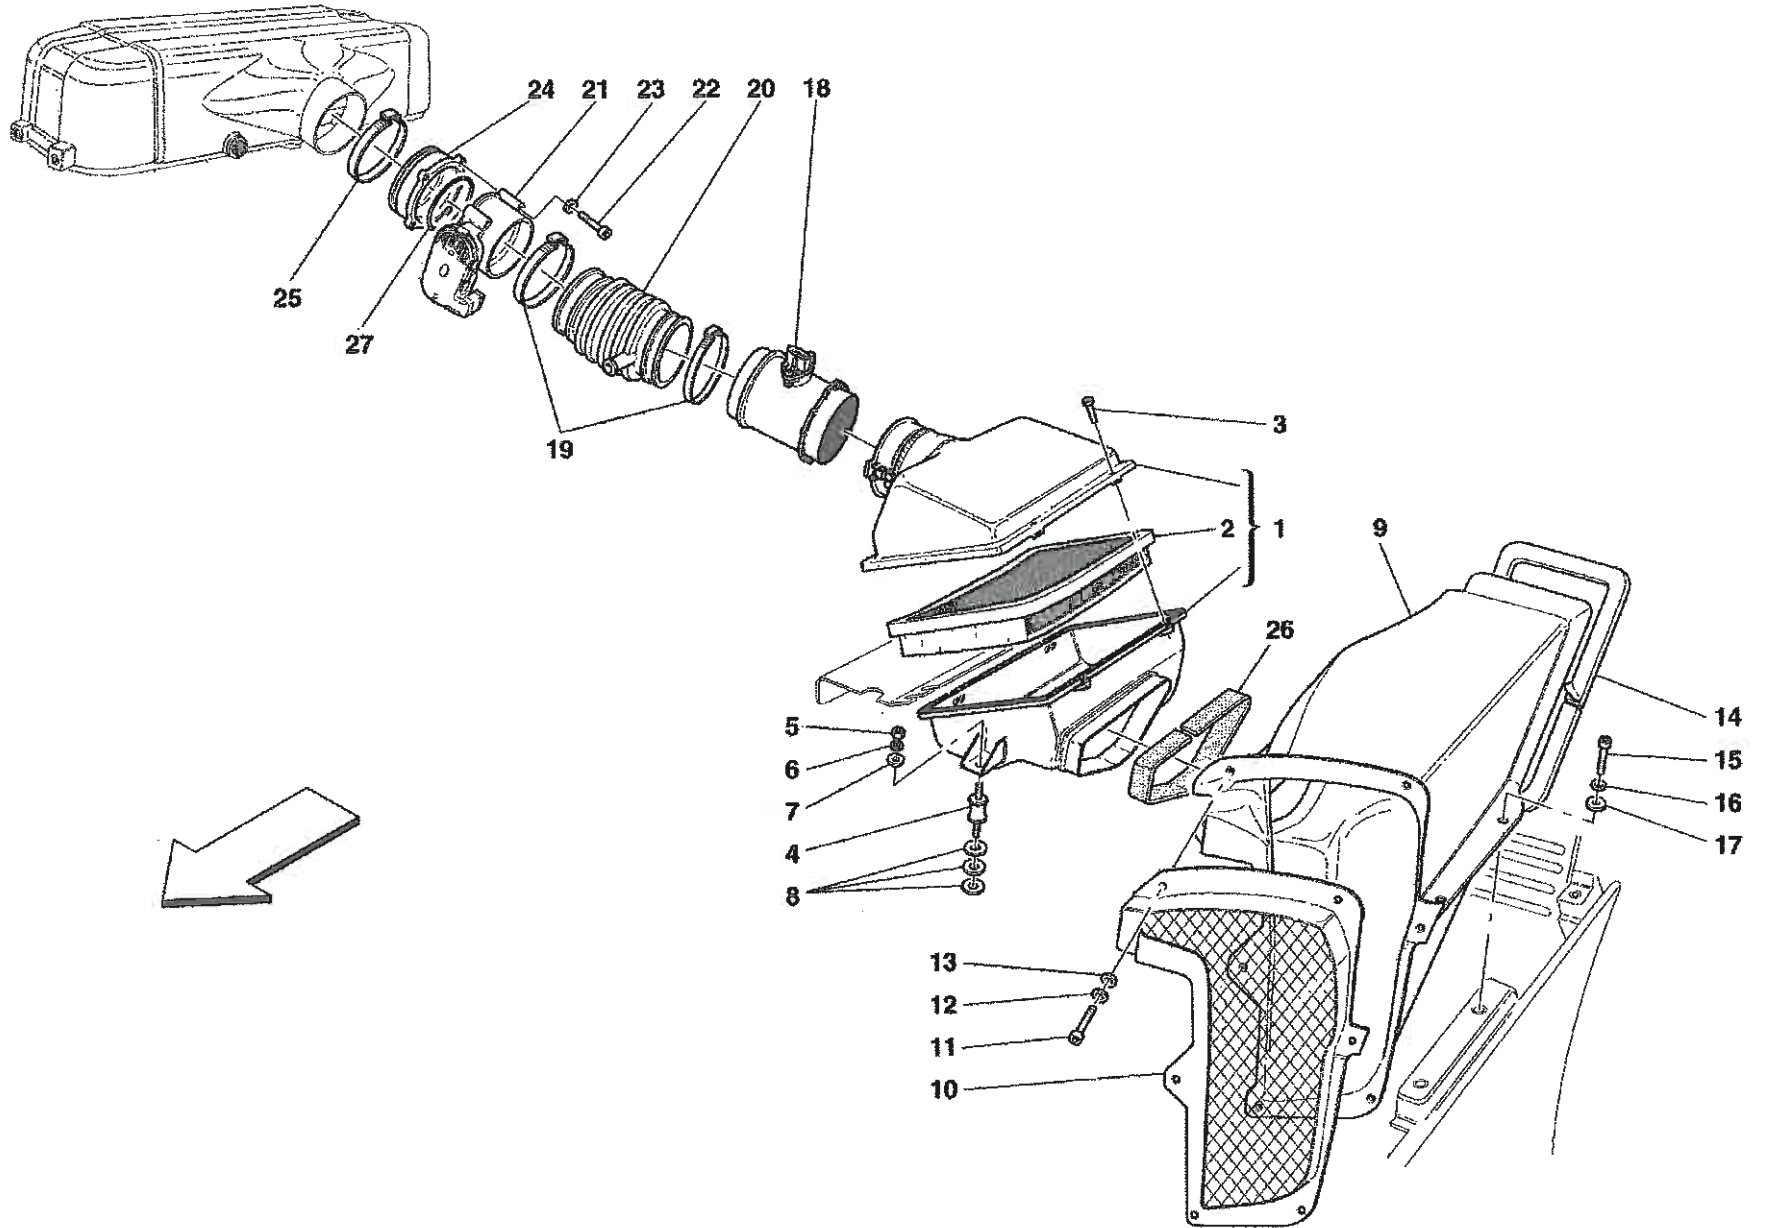

## COACHWORK

- TAV.100 Monocoque Body Frame – Front Frame – Central Frat Floor Pan
- TAV.101 Rear Frame
- TAV.102 Heat Shields and Insulations
- TAV.103 Front – Outer Trims and WheelHouse
- TAV.104 Rear – Outer Trims and WheelHouse
- TAV.105 Front Bumper and Frat Floor Pan
- TAV.106 Rear Bumper and Frat Floor Pan
- TAV.107 Rear Movable Stabilizer
- TAV.108 Front Hood and Opening Device
- TAV.109 Engine Bonnet and Gas Door
- TAV.110 Opening Devices for Engine Engine Bonnet and Gas Door
- TAV.111 Doors – Opening Control, Framework and Coverings
- TAV.112 Doors – Power Window
- TAV.113 Doors – Hinge and Open Control
- TAV.114 Glasses, Gaskets and Rear View Mirrors
- TAV.115 Roof Panel Upholstery and Accessories
- TAV.116 Passengers Compartment Upholstery and Accessories
- TAV.117 Dashboard
- TAV.118 Air Bags
- TAV.119 Dashboard Instruments
- TAV.120 Seat and Safety Belts
- TAV.121 Front and Rear Lights
- TAV.122 Windshield, Glass Washer and Horns
- TAV.123 Electrical System
- TAV.124 Front Electrical Boards and Sensor
- TAV.125 Passengers and Engine Compartments Control Units

Vale fino al cambio Nr.403  
Valid till gearbox Nr.403

Erzo Ferrari - 39 - FRONT BRAKE DISC AND STEERING KNUCKLE

OPTIONAL

OPTIONAL

Enzo Ferrari - 50 - EVAPORATOR UNIT

Enzo Ferrari - 100 - MONOCOQUE BODY FRAME - FRONT FRAME - CENTRAL FLAT FLOOR PAN