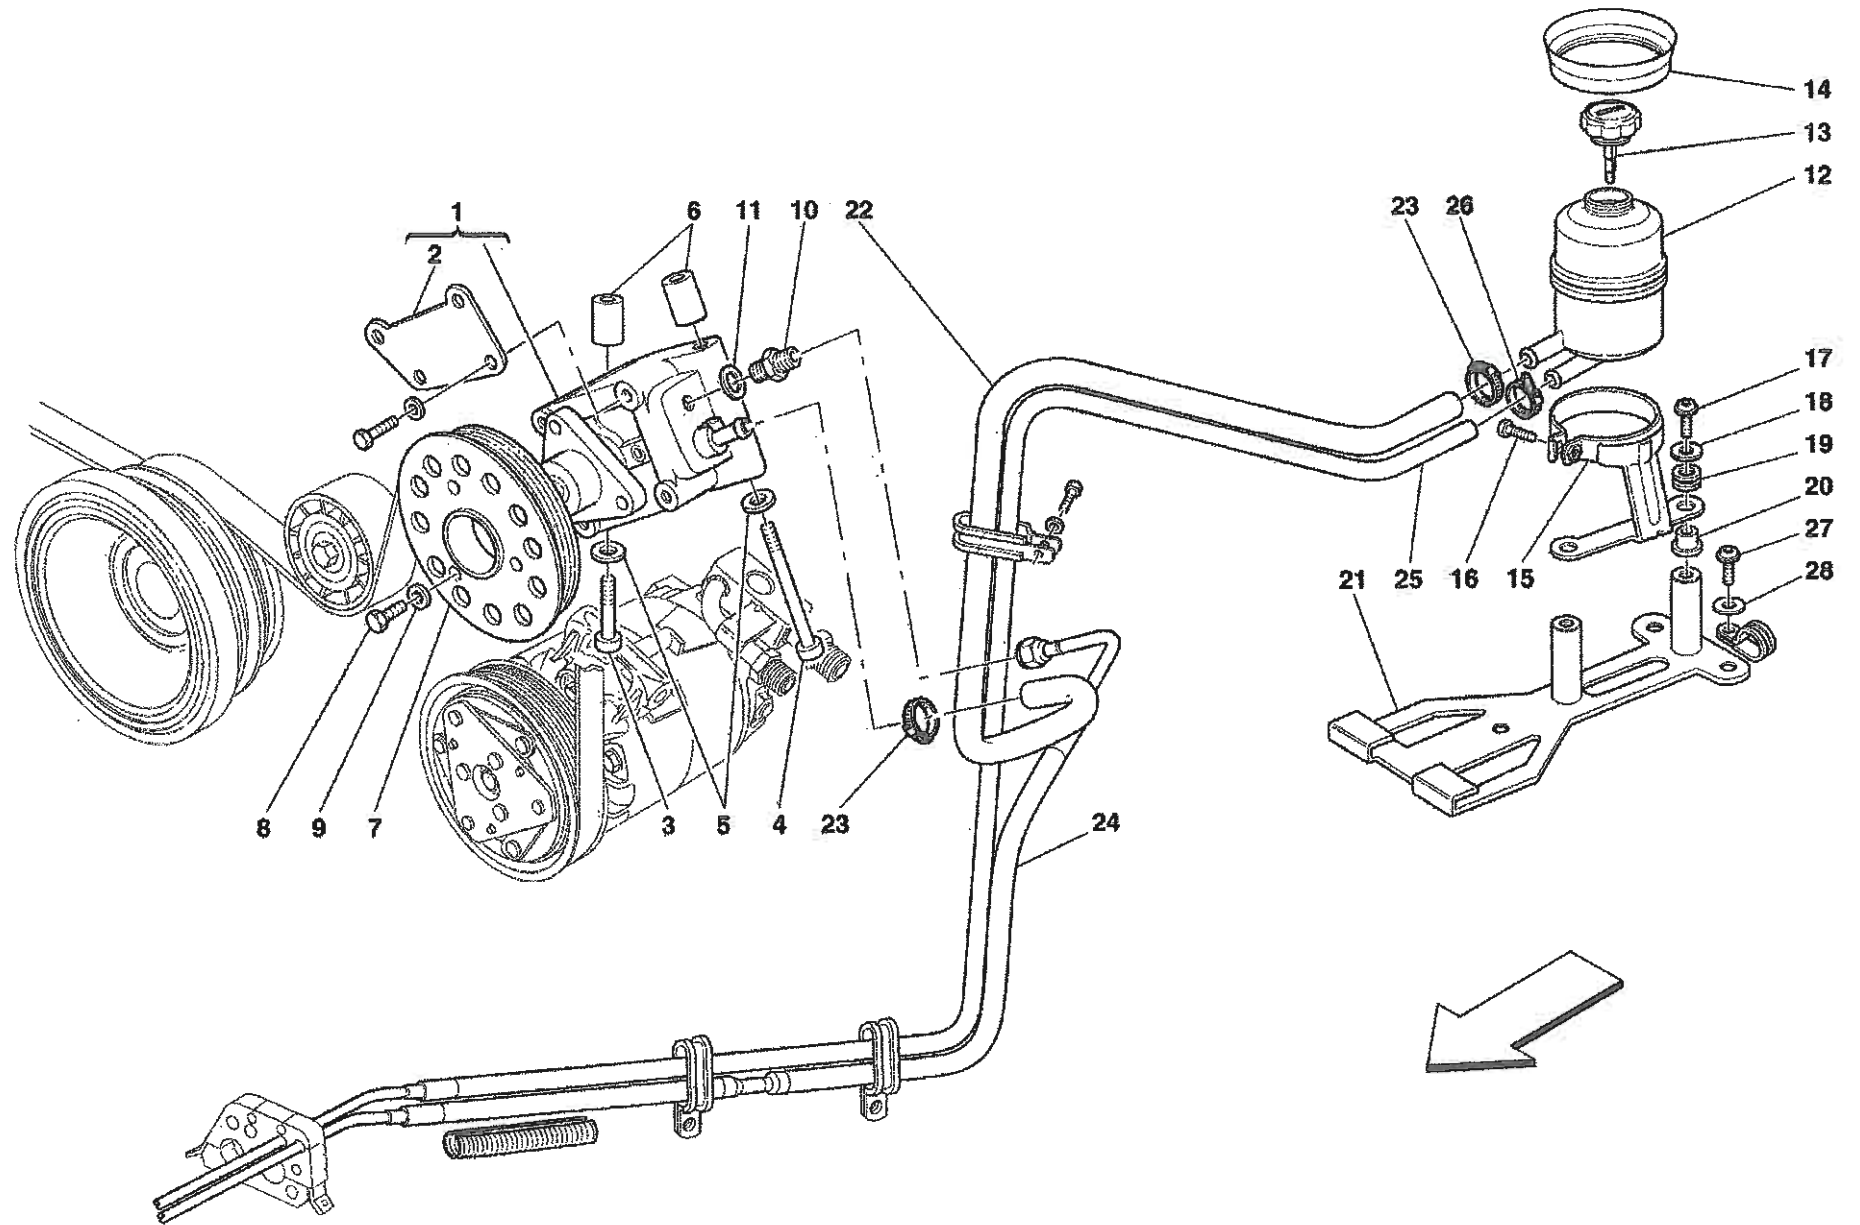

## COACHWORK

- TAV.100 Monocoque Body Frame – Front Frame – Central Frat Floor Pan
- TAV.101 Rear Frame
- TAV.102 Heat Shields and Insulations
- TAV.103 Front – Outer Trims and WheelHouse
- TAV.104 Rear – Outer Trims and WheelHouse
- TAV.105 Front Bumper and Frat Floor Pan
- TAV.106 Rear Bumper and Frat Floor Pan
- TAV.107 Rear Movable Stabilizer
- TAV.108 Front Hood and Opening Device
- TAV.109 Engine Bonnet and Gas Door
- TAV.110 Opening Devices for Engine Engine Bonnet and Gas Door
- TAV.111 Doors – Opening Control, Framework and Coverings
- TAV.112 Doors – Power Window
- TAV.113 Doors – Hinge and Open Control
- TAV.114 Glasses, Gaskets and Rear View Mirrors
- TAV.115 Roof Panel Upholstery and Accessories
- TAV.116 Passengers Compartment Upholstery and Accessories
- TAV.117 Dashboard
- TAV.118 Air Bags
- TAV.119 Dashboard Instruments
- TAV.120 Seat and Safety Belts
- TAV.121 Front and Rear Lights
- TAV.122 Windshield, Glass Washer and Horns
- TAV.123 Electrical System
- TAV.124 Front Electrical Boards and Sensor
- TAV.125 Passengers and Engine Compartments Control Units

Vale fino al cambio Nr.403  
Valid till gearbox Nr.403

Erzo Ferrari - 39 - FRONT BRAKE DISC AND STEERING KNUCKLE

OPTIONAL

OPTIONAL

Enzo Ferrari - 50 - EVAPORATOR UNIT

Enzo Ferrari - 100 - MONOCOQUE BODY FRAME - FRONT FRAME - CENTRAL FLAT FLOOR PAN

Vale per USA e CDN  
Valid for USA and CDN

**CINTURE DI SICUREZZA 4 PUNTI**  
**4 POINT SAFETY BELTS**