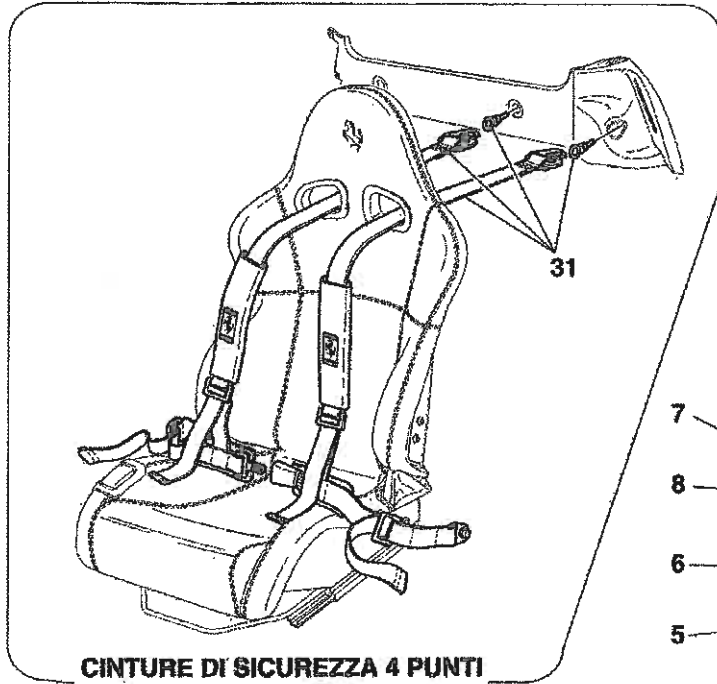

## COACHWORK

- TAV.100 Monocoque Body Frame – Front Frame – Central Frat Floor Pan
- TAV.101 Rear Frame
- TAV.102 Heat Shields and Insulations
- TAV.103 Front – Outer Trims and WheelHouse
- TAV.104 Rear – Outer Trims and WheelHouse
- TAV.105 Front Bumper and Frat Floor Pan
- TAV.106 Rear Bumper and Frat Floor Pan
- TAV.107 Rear Movable Stabilizer
- TAV.108 Front Hood and Opening Device
- TAV.109 Engine Bonnet and Gas Door
- TAV.110 Opening Devices for Engine Engine Bonnet and Gas Door
- TAV.111 Doors – Opening Control, Framework and Coverings
- TAV.112 Doors – Power Window
- TAV.113 Doors – Hinge and Open Control
- TAV.114 Glasses, Gaskets and Rear View Mirrors
- TAV.115 Roof Panel Upholstery and Accessories
- TAV.116 Passengers Compartment Upholstery and Accessories
- TAV.117 Dashboard
- TAV.118 Air Bags
- TAV.119 Dashboard Instruments
- TAV.120 Seat and Safety Belts
- TAV.121 Front and Rear Lights
- TAV.122 Windshield, Glass Washer and Horns
- TAV.123 Electrical System
- TAV.124 Front Electrical Boards and Sensor
- TAV.125 Passengers and Engine Compartments Control Units

Vale fino al cambio Nr.403  
Valid till gearbox Nr.403

Erzo Ferrari - 39 - FRONT BRAKE DISC AND STEERING KNUCKLE

OPTIONAL

OPTIONAL

Enzo Ferrari - 50 - EVAPORATOR UNIT

Enzo Ferrari - 100 - MONOCOQUE BODY FRAME - FRONT FRAME - CENTRAL FLAT FLOOR PAN

Vale per USA e CDN  
Valid for USA and CDN

**CINTURE DI SICUREZZA 4 PUNTI**  
**4 POINT SAFETY BELTS**