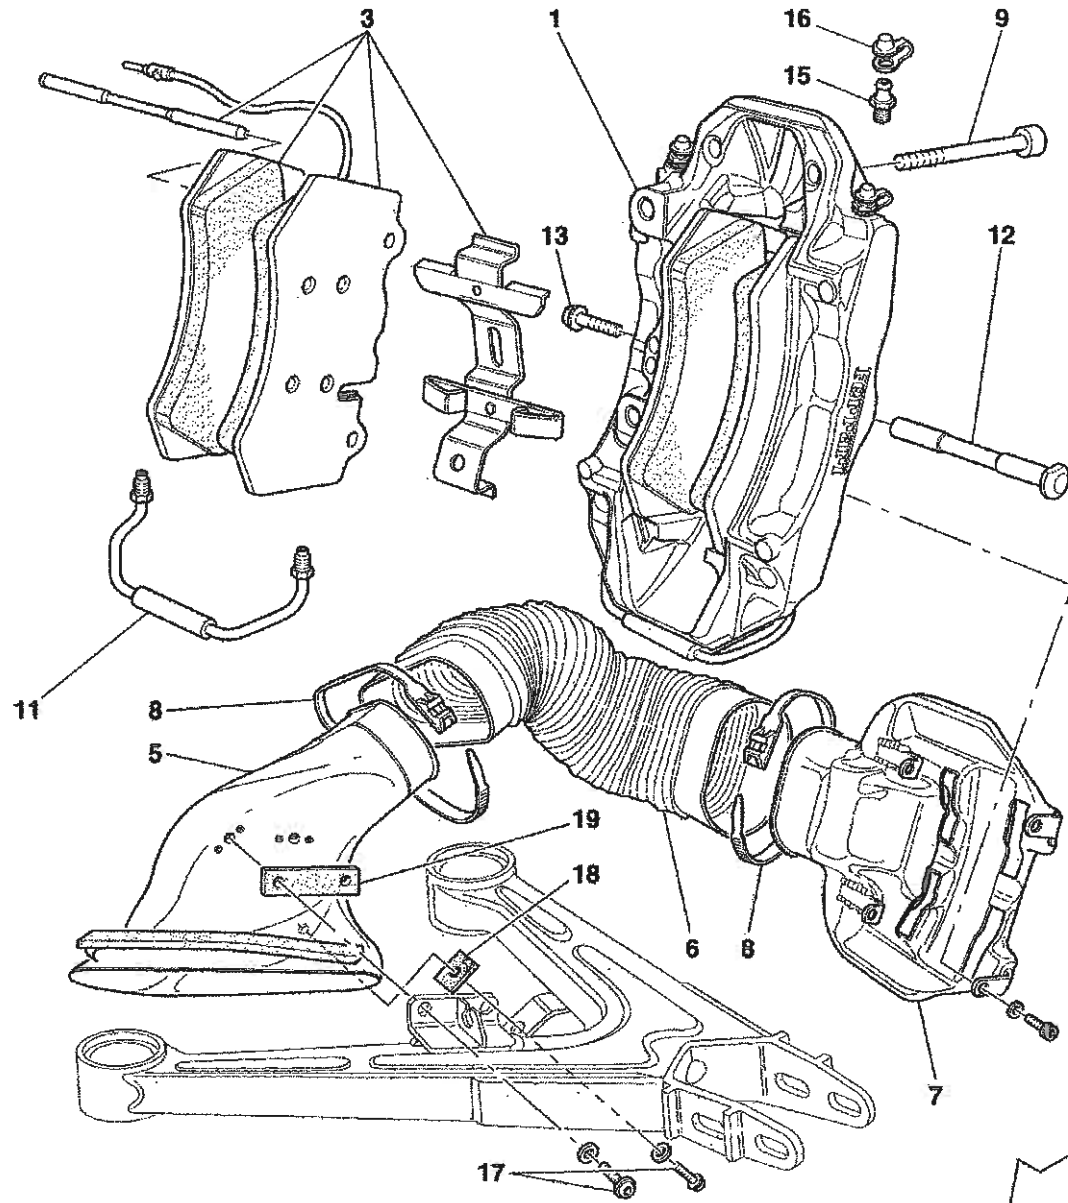

## COACHWORK

- TAV.100 Monocoque Body Frame – Front Frame – Central Frat Floor Pan
- TAV.101 Rear Frame
- TAV.102 Heat Shields and Insulations
- TAV.103 Front – Outer Trims and WheelHouse
- TAV.104 Rear – Outer Trims and WheelHouse
- TAV.105 Front Bumper and Frat Floor Pan
- TAV.106 Rear Bumper and Frat Floor Pan
- TAV.107 Rear Movable Stabilizer
- TAV.108 Front Hood and Opening Device
- TAV.109 Engine Bonnet and Gas Door
- TAV.110 Opening Devices for Engine Engine Bonnet and Gas Door
- TAV.111 Doors – Opening Control, Framework and Coverings
- TAV.112 Doors – Power Window
- TAV.113 Doors – Hinge and Open Control
- TAV.114 Glasses, Gaskets and Rear View Mirrors
- TAV.115 Roof Panel Upholstery and Accessories
- TAV.116 Passengers Compartment Upholstery and Accessories
- TAV.117 Dashboard
- TAV.118 Air Bags
- TAV.119 Dashboard Instruments
- TAV.120 Seat and Safety Belts
- TAV.121 Front and Rear Lights
- TAV.122 Windshield, Glass Washer and Horns
- TAV.123 Electrical System
- TAV.124 Front Electrical Boards and Sensor
- TAV.125 Passengers and Engine Compartments Control Units

Vale fino al cambio Nr.403  
Valid till gearbox Nr.403

Erzo Ferrari - 39 - FRONT BRAKE DISC AND STEERING KNUCKLE

OPTIONAL

OPTIONAL

Enzo Ferrari - 50 - EVAPORATOR UNIT

Enzo Ferrari - 100 - MONOCOQUE BODY FRAME - FRONT FRAME - CENTRAL FLAT FLOOR PAN

Vale per USA e CDN  
Valid for USA and CDN

**CINTURE DI SICUREZZA 4 PUNTI**  
**4 POINT SAFETY BELTS**