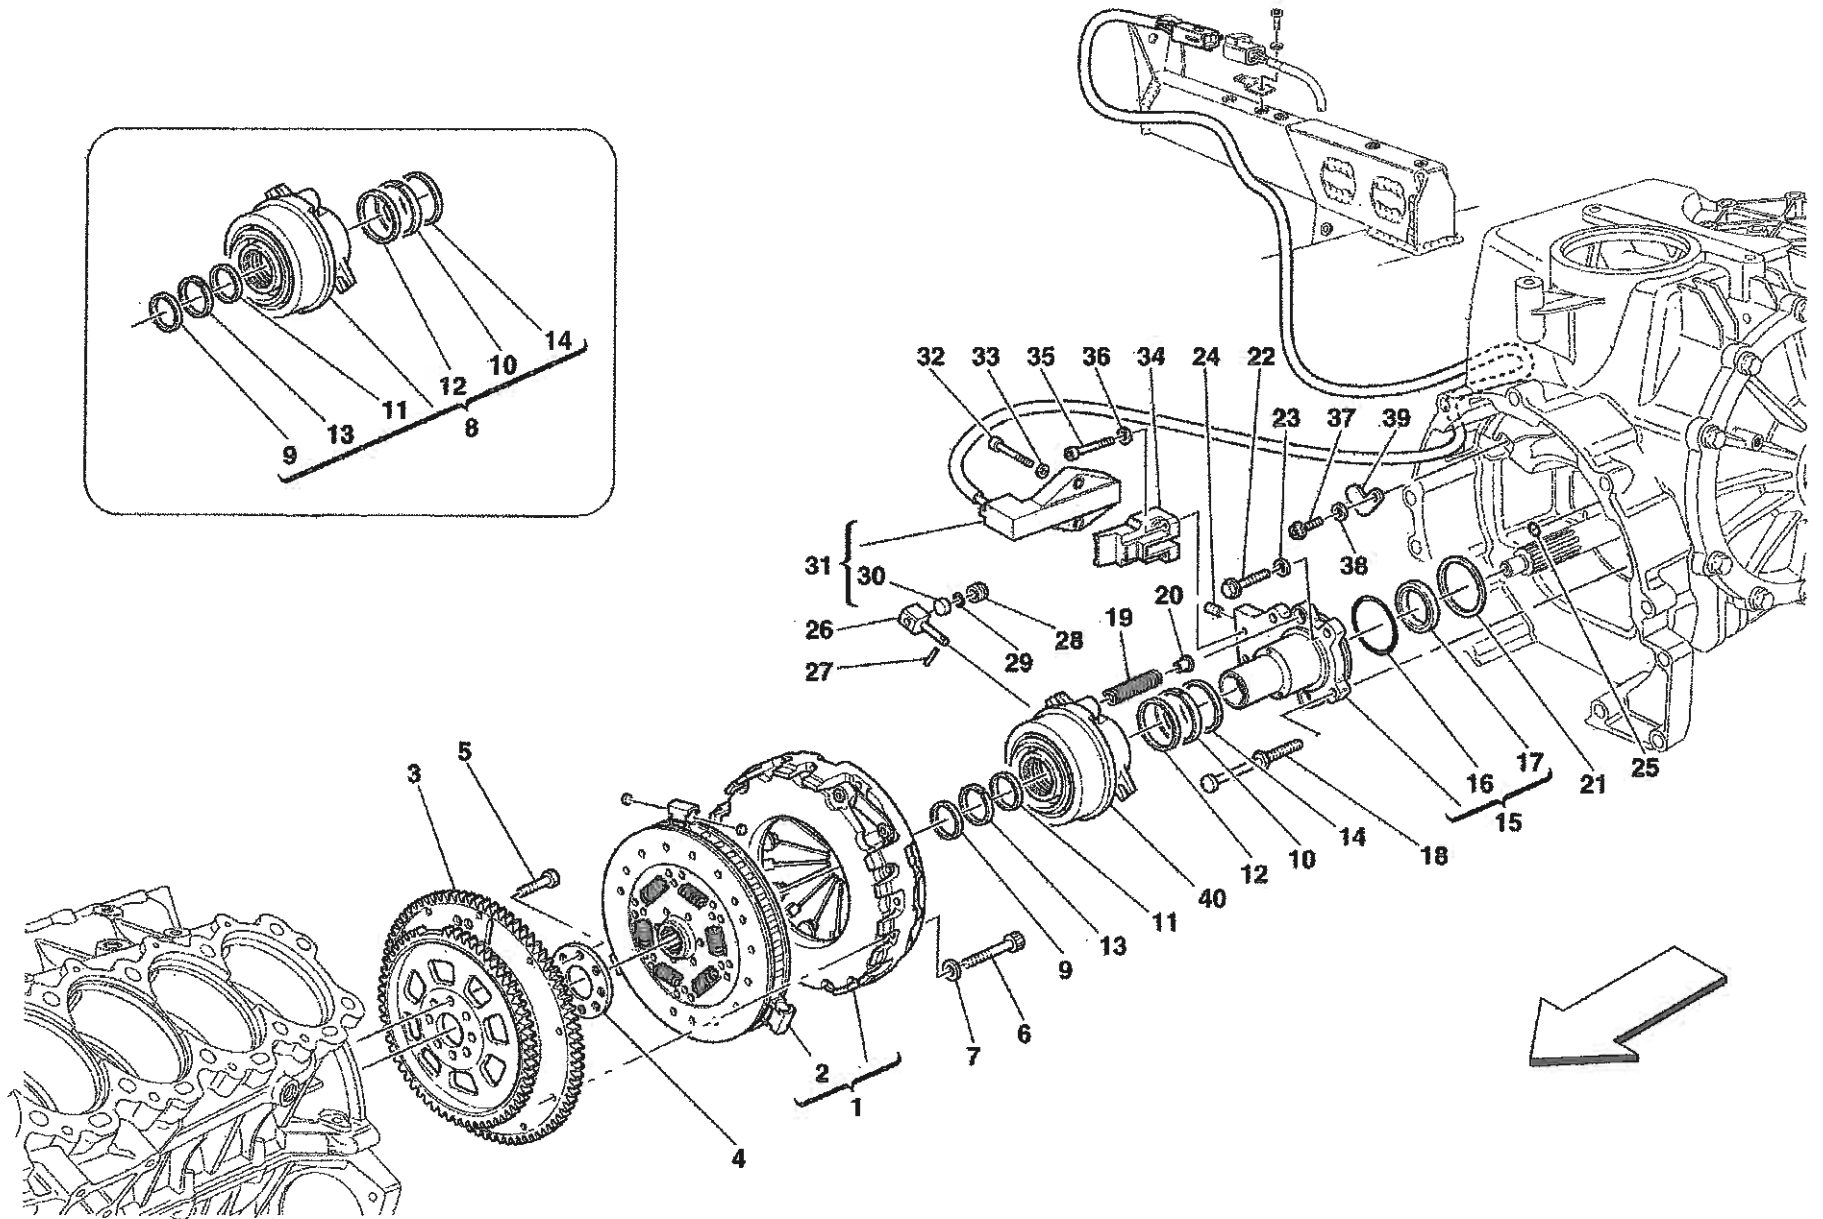

## COACHWORK

- TAV.100 Monocoque Body Frame – Front Frame – Central Frat Floor Pan
- TAV.101 Rear Frame
- TAV.102 Heat Shields and Insulations
- TAV.103 Front – Outer Trims and WheelHouse
- TAV.104 Rear – Outer Trims and WheelHouse
- TAV.105 Front Bumper and Frat Floor Pan
- TAV.106 Rear Bumper and Frat Floor Pan
- TAV.107 Rear Movable Stabilizer
- TAV.108 Front Hood and Opening Device
- TAV.109 Engine Bonnet and Gas Door
- TAV.110 Opening Devices for Engine Engine Bonnet and Gas Door
- TAV.111 Doors – Opening Control, Framework and Coverings
- TAV.112 Doors – Power Window
- TAV.113 Doors – Hinge and Open Control
- TAV.114 Glasses, Gaskets and Rear View Mirrors
- TAV.115 Roof Panel Upholstery and Accessories
- TAV.116 Passengers Compartment Upholstery and Accessories
- TAV.117 Dashboard
- TAV.118 Air Bags
- TAV.119 Dashboard Instruments
- TAV.120 Seat and Safety Belts
- TAV.121 Front and Rear Lights
- TAV.122 Windshield, Glass Washer and Horns
- TAV.123 Electrical System
- TAV.124 Front Electrical Boards and Sensor
- TAV.125 Passengers and Engine Compartments Control Units

Vale fino al cambio Nr.403  
Valid till gearbox Nr.403

Erzo Ferrari - 39 - FRONT BRAKE DISC AND STEERING KNUCKLE

OPTIONAL

OPTIONAL

Enzo Ferrari - 50 - EVAPORATOR UNIT

Enzo Ferrari - 100 - MONOCOQUE BODY FRAME - FRONT FRAME - CENTRAL FLAT FLOOR PAN