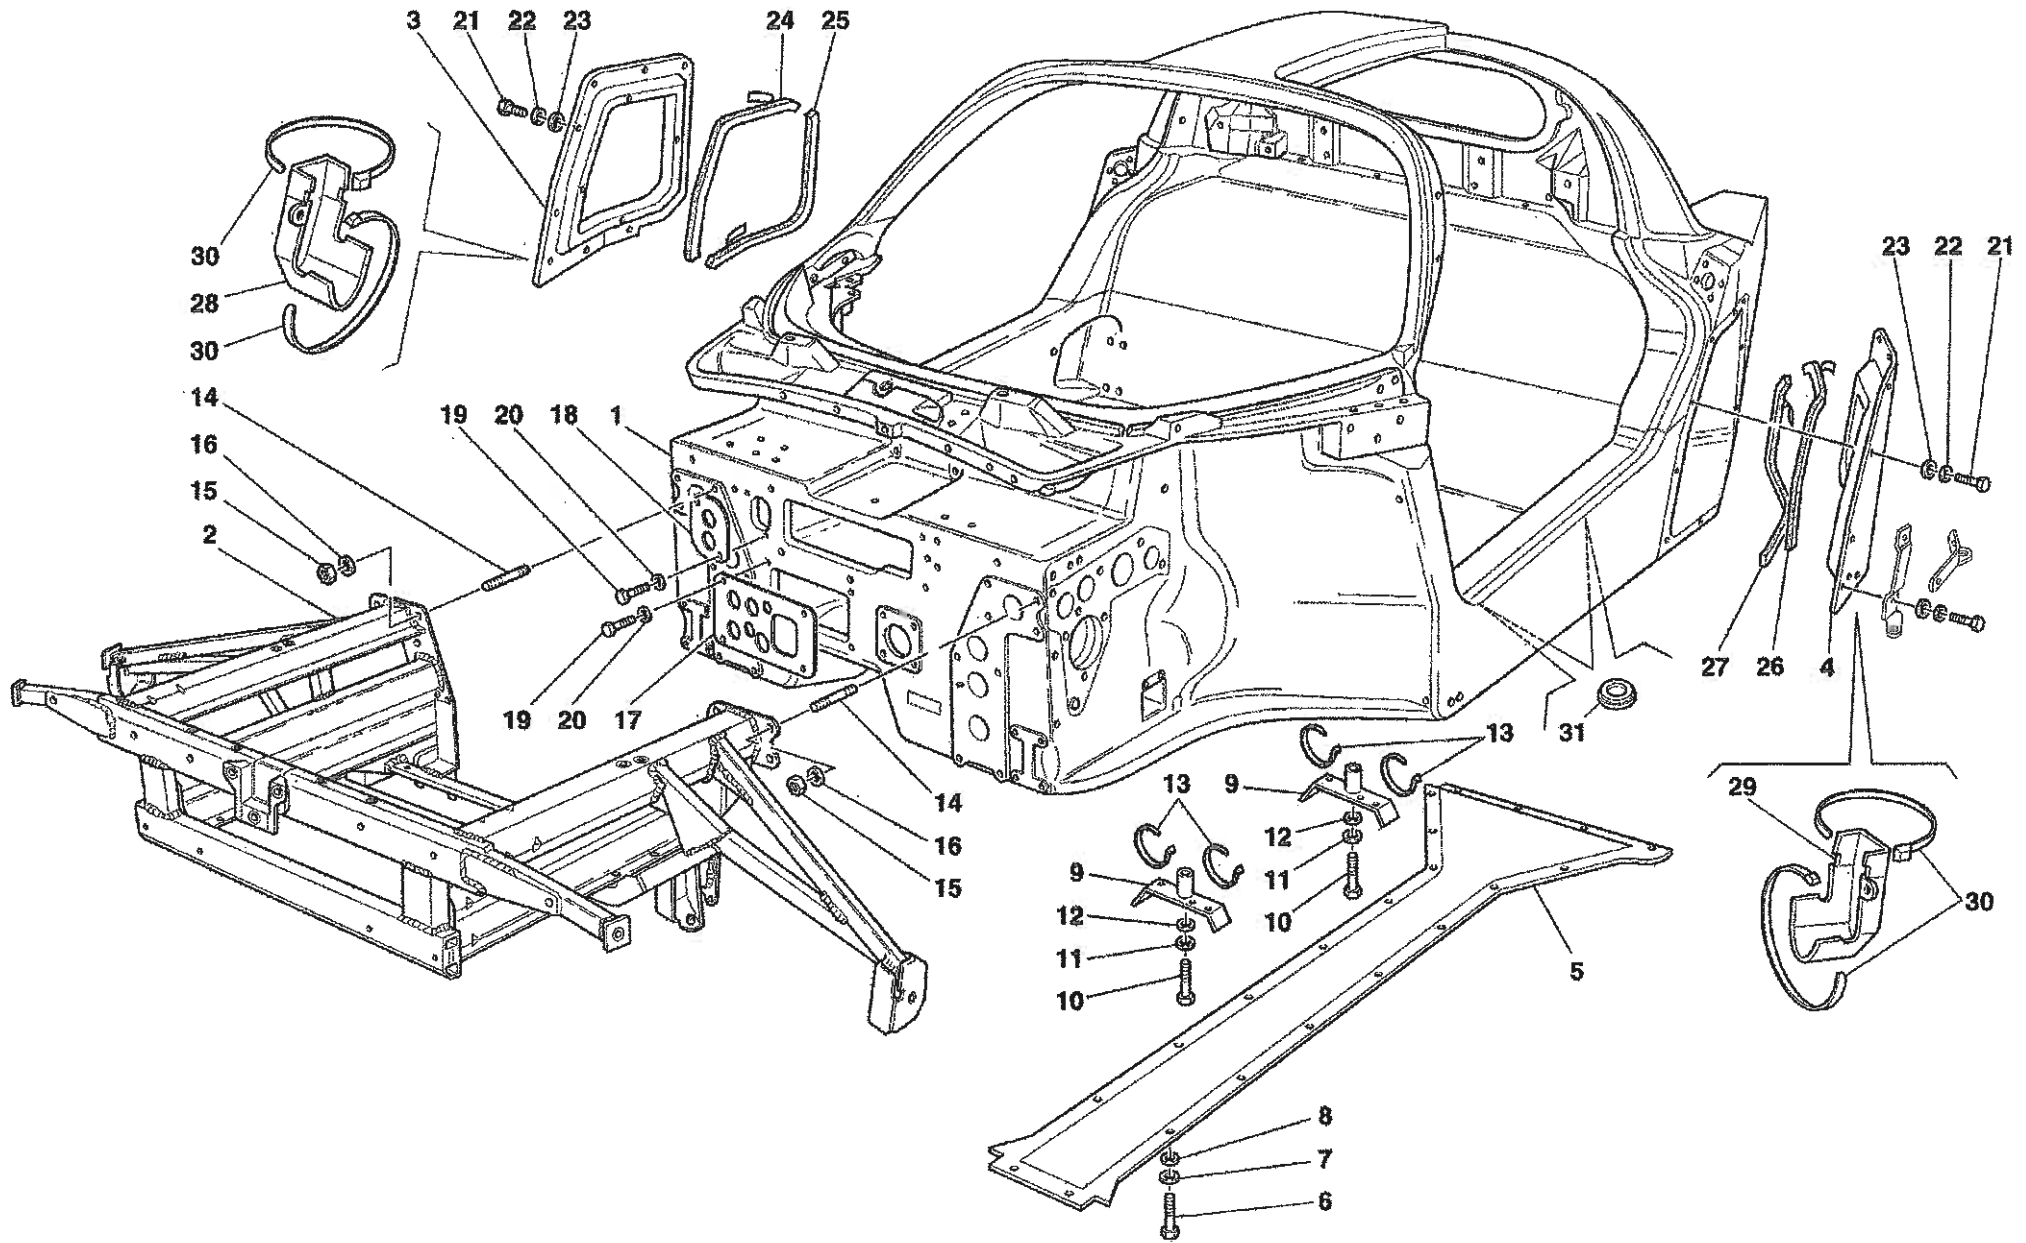

## COACHWORK

- TAV.100 Monocoque Body Frame – Front Frame – Central Frat Floor Pan
- TAV.101 Rear Frame
- TAV.102 Heat Shields and Insulations
- TAV.103 Front – Outer Trims and WheelHouse
- TAV.104 Rear – Outer Trims and WheelHouse
- TAV.105 Front Bumper and Frat Floor Pan
- TAV.106 Rear Bumper and Frat Floor Pan
- TAV.107 Rear Movable Stabilizer
- TAV.108 Front Hood and Opening Device
- TAV.109 Engine Bonnet and Gas Door
- TAV.110 Opening Devices for Engine Engine Bonnet and Gas Door
- TAV.111 Doors – Opening Control, Framework and Coverings
- TAV.112 Doors – Power Window
- TAV.113 Doors – Hinge and Open Control
- TAV.114 Glasses, Gaskets and Rear View Mirrors
- TAV.115 Roof Panel Upholstery and Accessories
- TAV.116 Passengers Compartment Upholstery and Accessories
- TAV.117 Dashboard
- TAV.118 Air Bags
- TAV.119 Dashboard Instruments
- TAV.120 Seat and Safety Belts
- TAV.121 Front and Rear Lights
- TAV.122 Windshield, Glass Washer and Horns
- TAV.123 Electrical System
- TAV.124 Front Electrical Boards and Sensor
- TAV.125 Passengers and Engine Compartments Control Units

Vale fino al cambio Nr.403  
Valid till gearbox Nr.403

Erzo Ferrari - 39 - FRONT BRAKE DISC AND STEERING KNUCKLE

OPTIONAL

OPTIONAL

Enzo Ferrari - 50 - EVAPORATOR UNIT

Enzo Ferrari - 100 - MONOCOQUE BODY FRAME - FRONT FRAME - CENTRAL FLAT FLOOR PAN

Vale per USA e CDN  
Valid for USA and CDN

**CINTURE DI SICUREZZA 4 PUNTI**  
**4 POINT SAFETY BELTS**