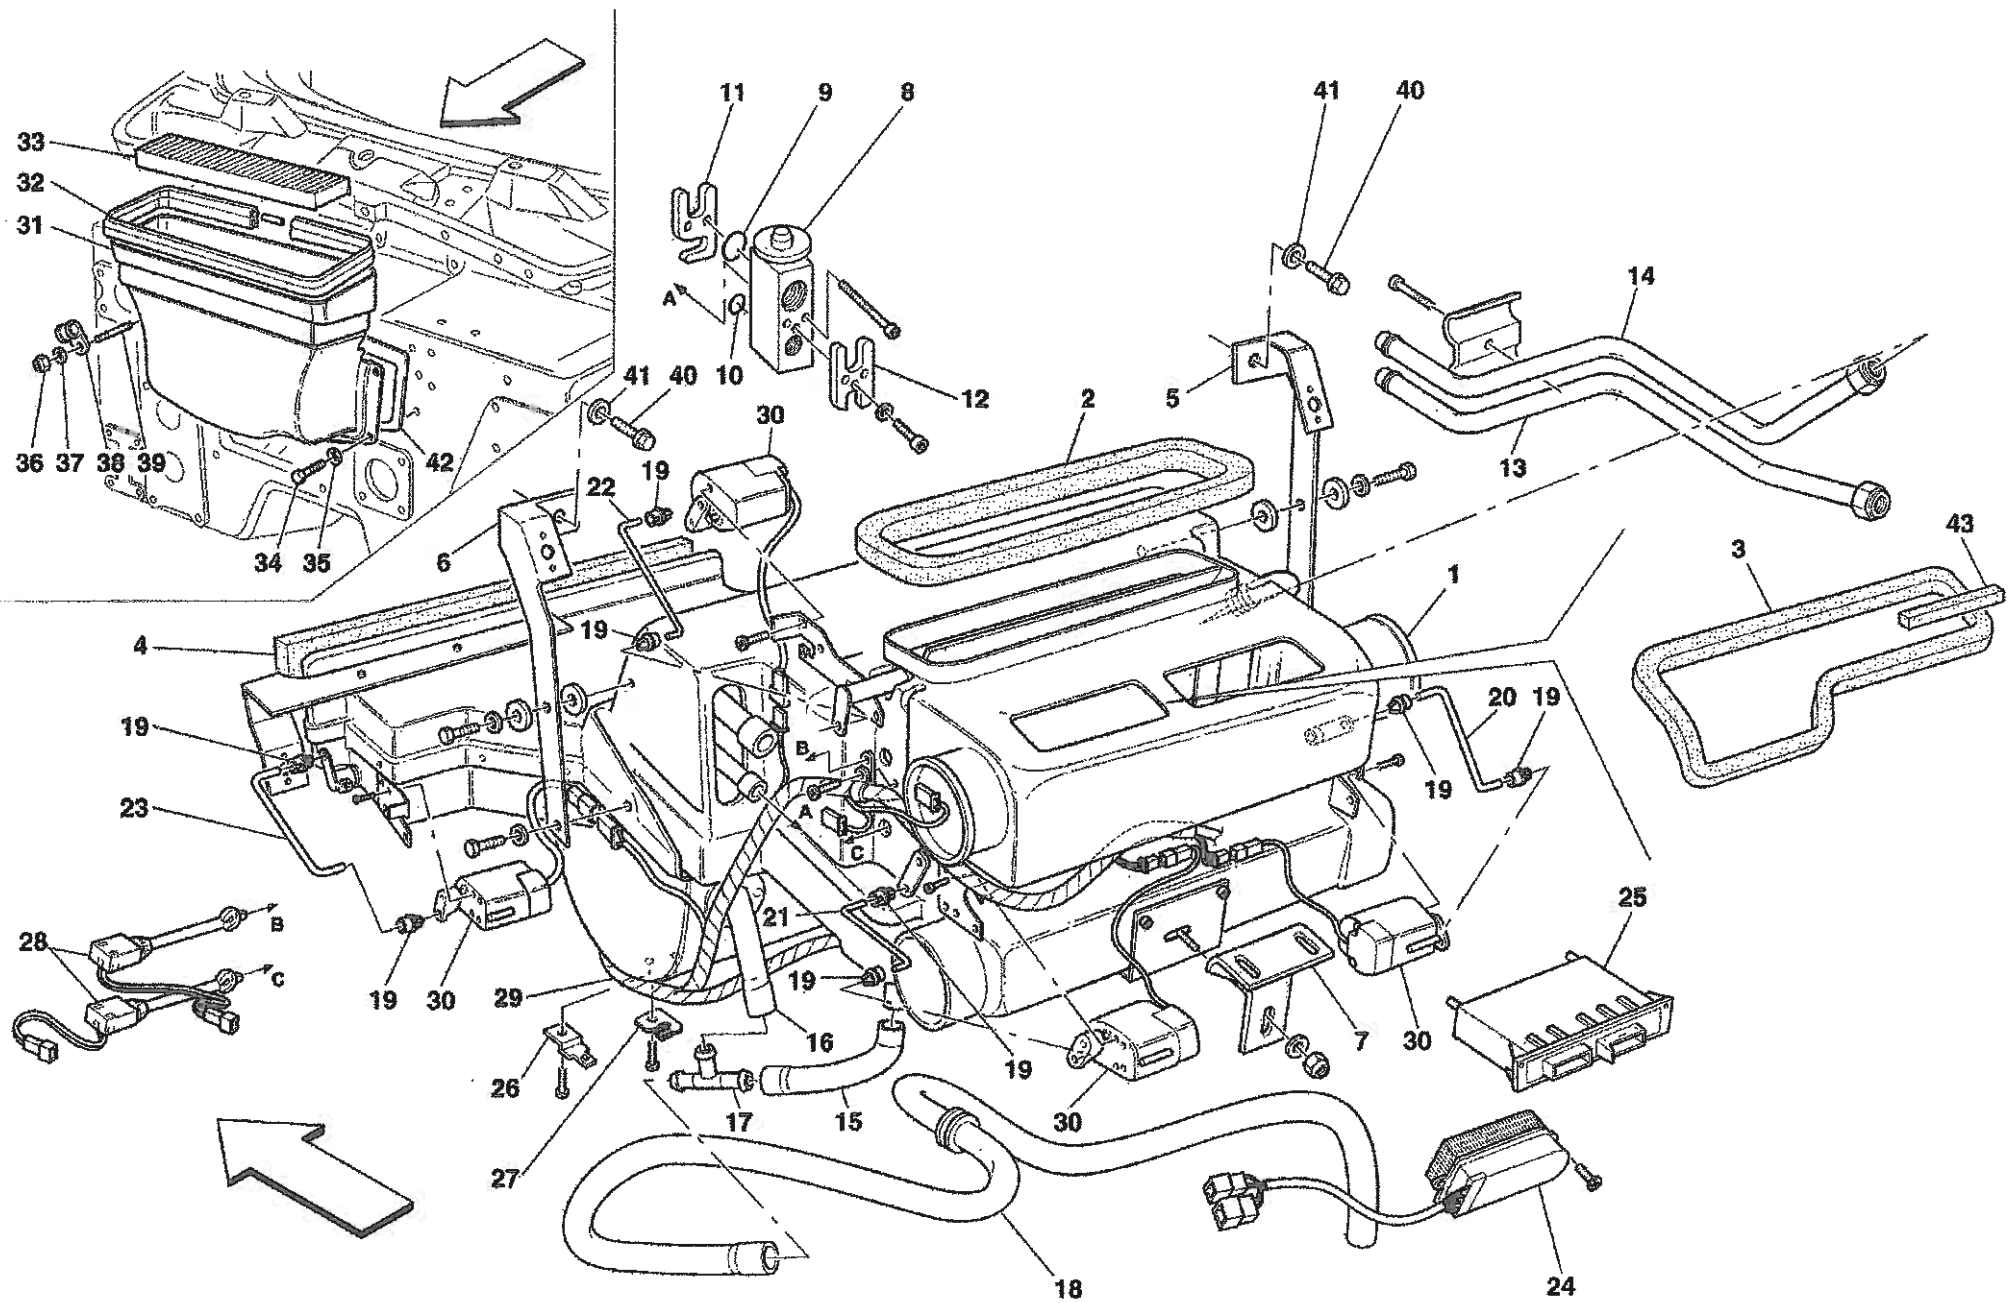

## COACHWORK

- TAV.100 Monocoque Body Frame – Front Frame – Central Frat Floor Pan
- TAV.101 Rear Frame
- TAV.102 Heat Shields and Insulations
- TAV.103 Front – Outer Trims and WheelHouse
- TAV.104 Rear – Outer Trims and WheelHouse
- TAV.105 Front Bumper and Frat Floor Pan
- TAV.106 Rear Bumper and Frat Floor Pan
- TAV.107 Rear Movable Stabilizer
- TAV.108 Front Hood and Opening Device
- TAV.109 Engine Bonnet and Gas Door
- TAV.110 Opening Devices for Engine Engine Bonnet and Gas Door
- TAV.111 Doors – Opening Control, Framework and Coverings
- TAV.112 Doors – Power Window
- TAV.113 Doors – Hinge and Open Control
- TAV.114 Glasses, Gaskets and Rear View Mirrors
- TAV.115 Roof Panel Upholstery and Accessories
- TAV.116 Passengers Compartment Upholstery and Accessories
- TAV.117 Dashboard
- TAV.118 Air Bags
- TAV.119 Dashboard Instruments
- TAV.120 Seat and Safety Belts
- TAV.121 Front and Rear Lights
- TAV.122 Windshield, Glass Washer and Horns
- TAV.123 Electrical System
- TAV.124 Front Electrical Boards and Sensor
- TAV.125 Passengers and Engine Compartments Control Units

Vale fino al cambio Nr.403  
Valid till gearbox Nr.403

Erzo Ferrari - 39 - FRONT BRAKE DISC AND STEERING KNUCKLE

OPTIONAL

OPTIONAL

Enzo Ferrari - 50 - EVAPORATOR UNIT

Enzo Ferrari - 100 - MONOCOQUE BODY FRAME - FRONT FRAME - CENTRAL FLAT FLOOR PAN

Vale per USA e CDN  
Valid for USA and CDN

**CINTURE DI SICUREZZA 4 PUNTI**  
**4 POINT SAFETY BELTS**