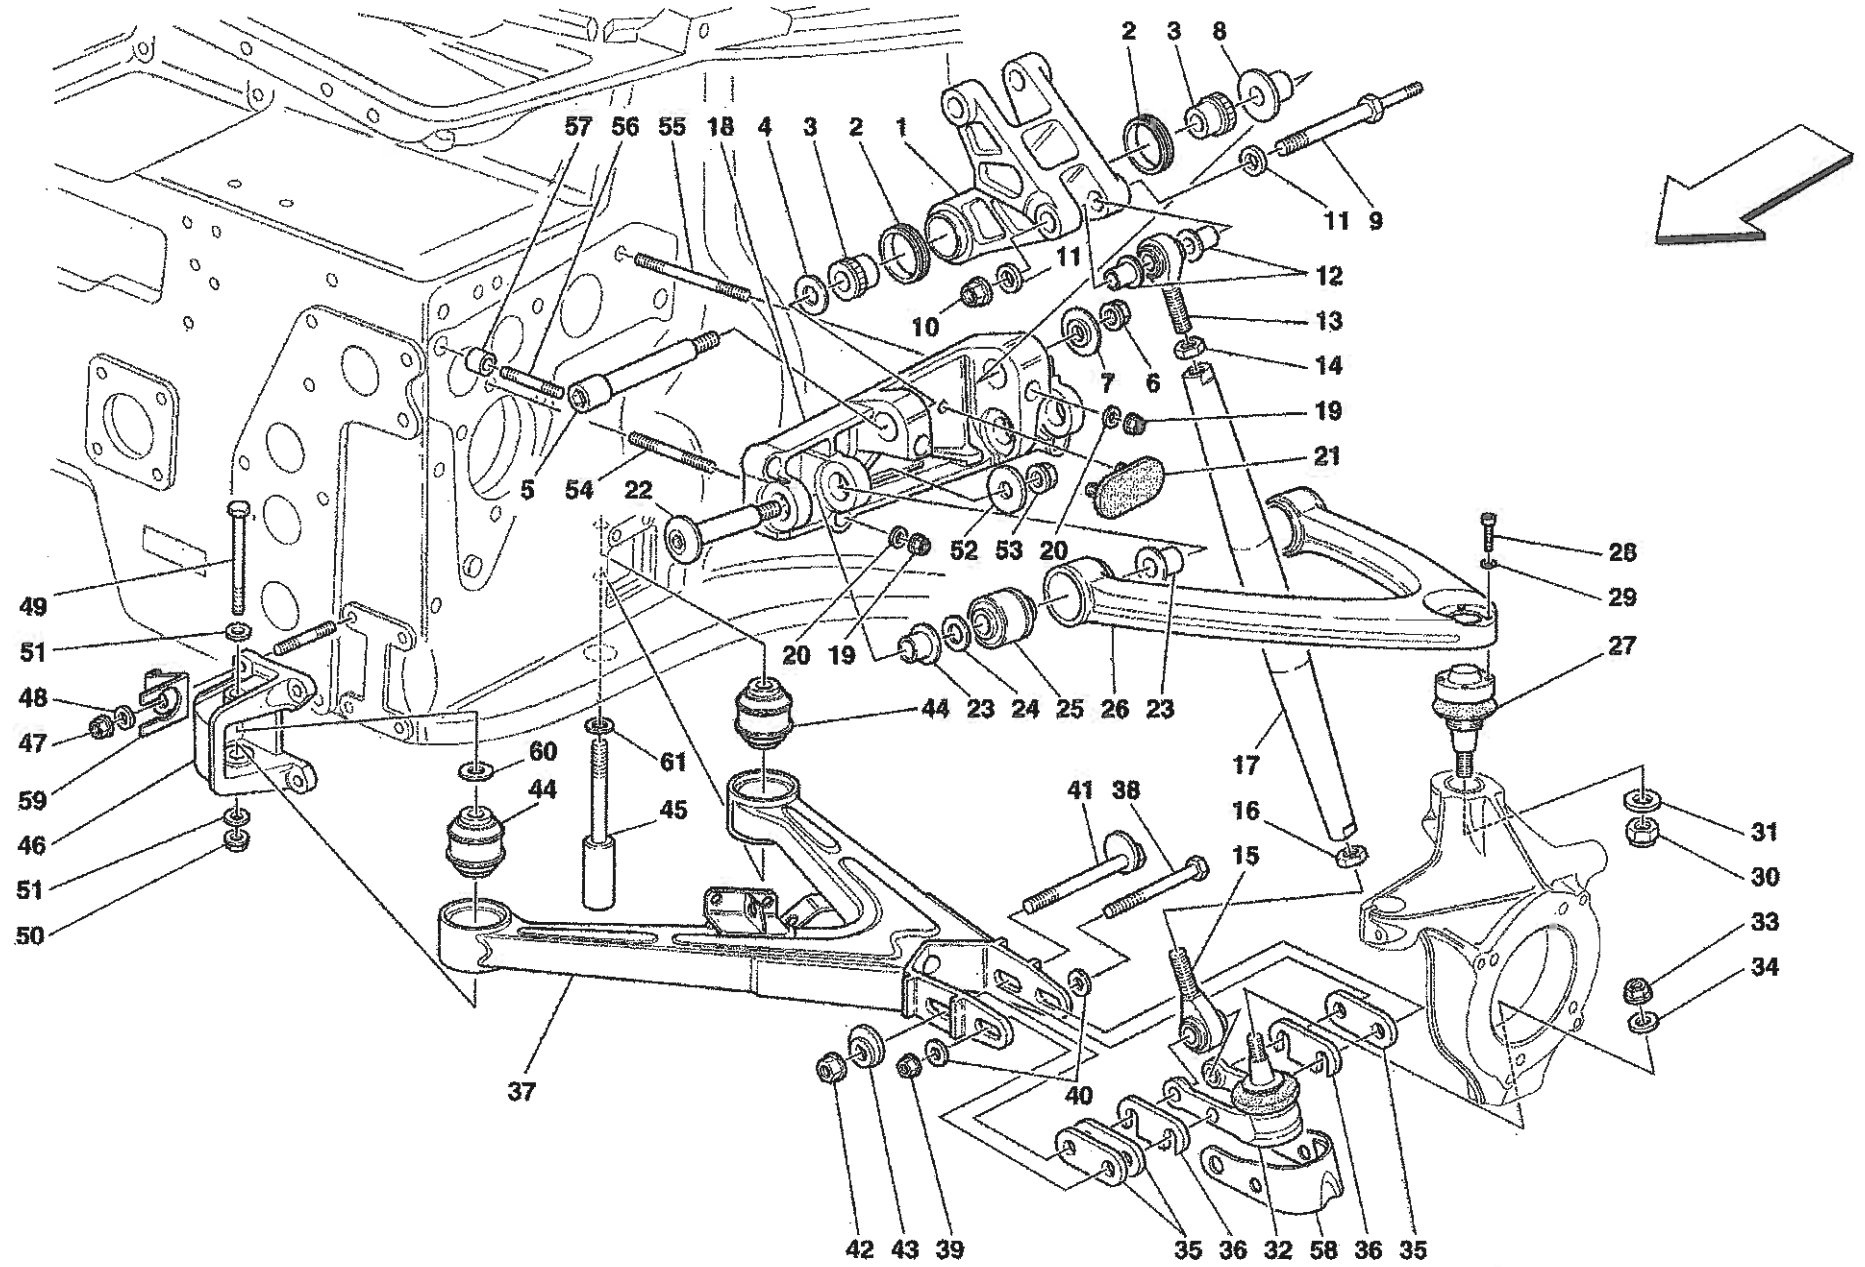

## COACHWORK

- TAV.100 Monocoque Body Frame – Front Frame – Central Frat Floor Pan
- TAV.101 Rear Frame
- TAV.102 Heat Shields and Insulations
- TAV.103 Front – Outer Trims and WheelHouse
- TAV.104 Rear – Outer Trims and WheelHouse
- TAV.105 Front Bumper and Frat Floor Pan
- TAV.106 Rear Bumper and Frat Floor Pan
- TAV.107 Rear Movable Stabilizer
- TAV.108 Front Hood and Opening Device
- TAV.109 Engine Bonnet and Gas Door
- TAV.110 Opening Devices for Engine Engine Bonnet and Gas Door
- TAV.111 Doors – Opening Control, Framework and Coverings
- TAV.112 Doors – Power Window
- TAV.113 Doors – Hinge and Open Control
- TAV.114 Glasses, Gaskets and Rear View Mirrors
- TAV.115 Roof Panel Upholstery and Accessories
- TAV.116 Passengers Compartment Upholstery and Accessories
- TAV.117 Dashboard
- TAV.118 Air Bags
- TAV.119 Dashboard Instruments
- TAV.120 Seat and Safety Belts
- TAV.121 Front and Rear Lights
- TAV.122 Windshield, Glass Washer and Horns
- TAV.123 Electrical System
- TAV.124 Front Electrical Boards and Sensor
- TAV.125 Passengers and Engine Compartments Control Units

Vale fino al cambio Nr.403  
Valid till gearbox Nr.403

Erzo Ferrari - 39 - FRONT BRAKE DISC AND STEERING KNUCKLE

OPTIONAL

OPTIONAL

Enzo Ferrari - 50 - EVAPORATOR UNIT

Enzo Ferrari - 100 - MONOCOQUE BODY FRAME - FRONT FRAME - CENTRAL FLAT FLOOR PAN

Vale per USA e CDN  
Valid for USA and CDN

**CINTURE DI SICUREZZA 4 PUNTI**  
**4 POINT SAFETY BELTS**