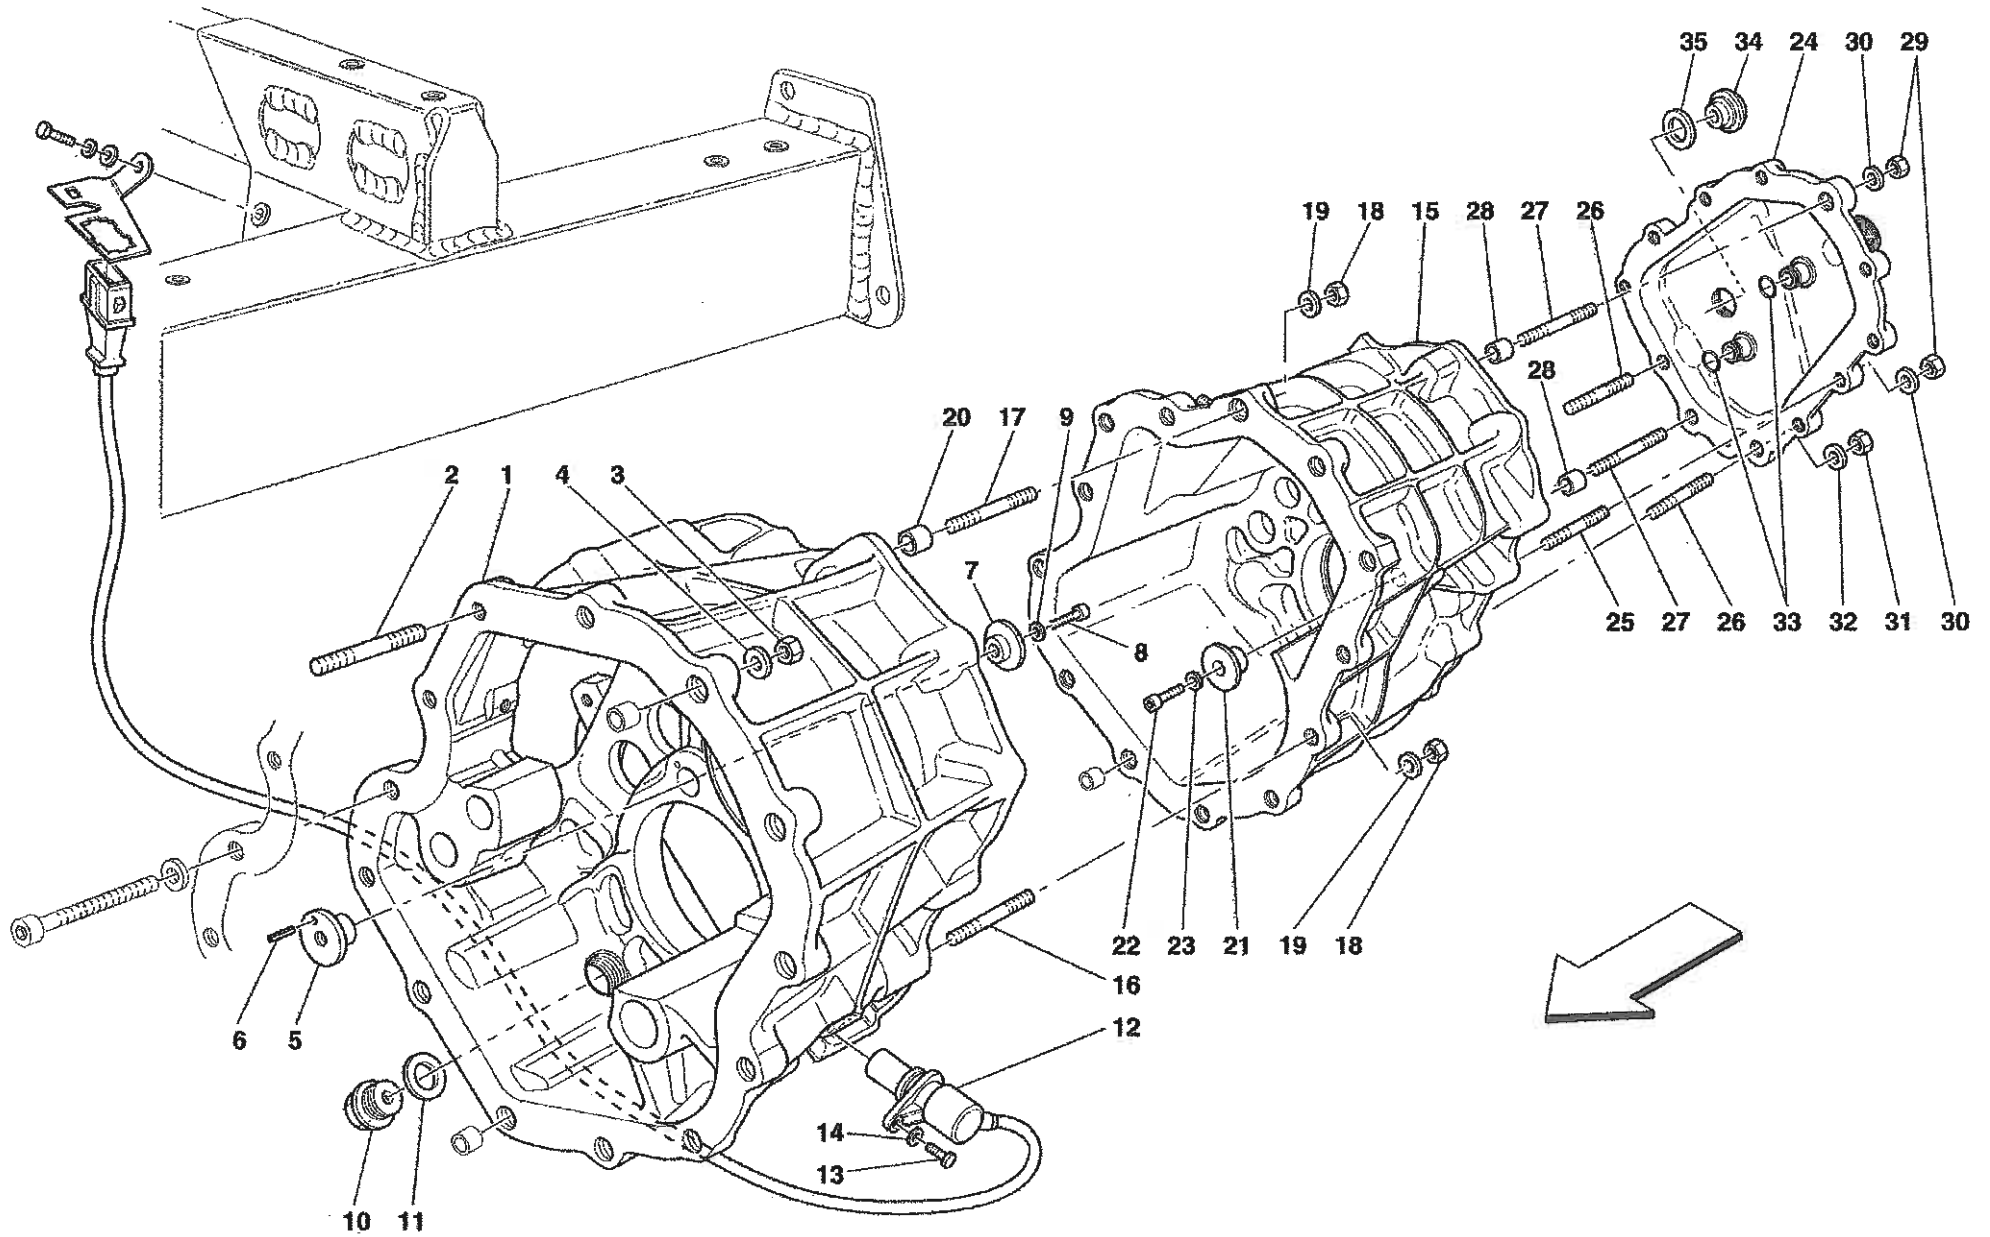

## COACHWORK

- TAV.100 Monocoque Body Frame – Front Frame – Central Frat Floor Pan
- TAV.101 Rear Frame
- TAV.102 Heat Shields and Insulations
- TAV.103 Front – Outer Trims and WheelHouse
- TAV.104 Rear – Outer Trims and WheelHouse
- TAV.105 Front Bumper and Frat Floor Pan
- TAV.106 Rear Bumper and Frat Floor Pan
- TAV.107 Rear Movable Stabilizer
- TAV.108 Front Hood and Opening Device
- TAV.109 Engine Bonnet and Gas Door
- TAV.110 Opening Devices for Engine Engine Bonnet and Gas Door
- TAV.111 Doors – Opening Control, Framework and Coverings
- TAV.112 Doors – Power Window
- TAV.113 Doors – Hinge and Open Control
- TAV.114 Glasses, Gaskets and Rear View Mirrors
- TAV.115 Roof Panel Upholstery and Accessories
- TAV.116 Passengers Compartment Upholstery and Accessories
- TAV.117 Dashboard
- TAV.118 Air Bags
- TAV.119 Dashboard Instruments
- TAV.120 Seat and Safety Belts
- TAV.121 Front and Rear Lights
- TAV.122 Windshield, Glass Washer and Horns
- TAV.123 Electrical System
- TAV.124 Front Electrical Boards and Sensor
- TAV.125 Passengers and Engine Compartments Control Units

Vale fino al cambio Nr.403  
Valid till gearbox Nr.403

Erzo Ferrari - 39 - FRONT BRAKE DISC AND STEERING KNUCKLE

OPTIONAL

OPTIONAL

Enzo Ferrari - 50 - EVAPORATOR UNIT

Enzo Ferrari - 100 - MONOCOQUE BODY FRAME - FRONT FRAME - CENTRAL FLAT FLOOR PAN