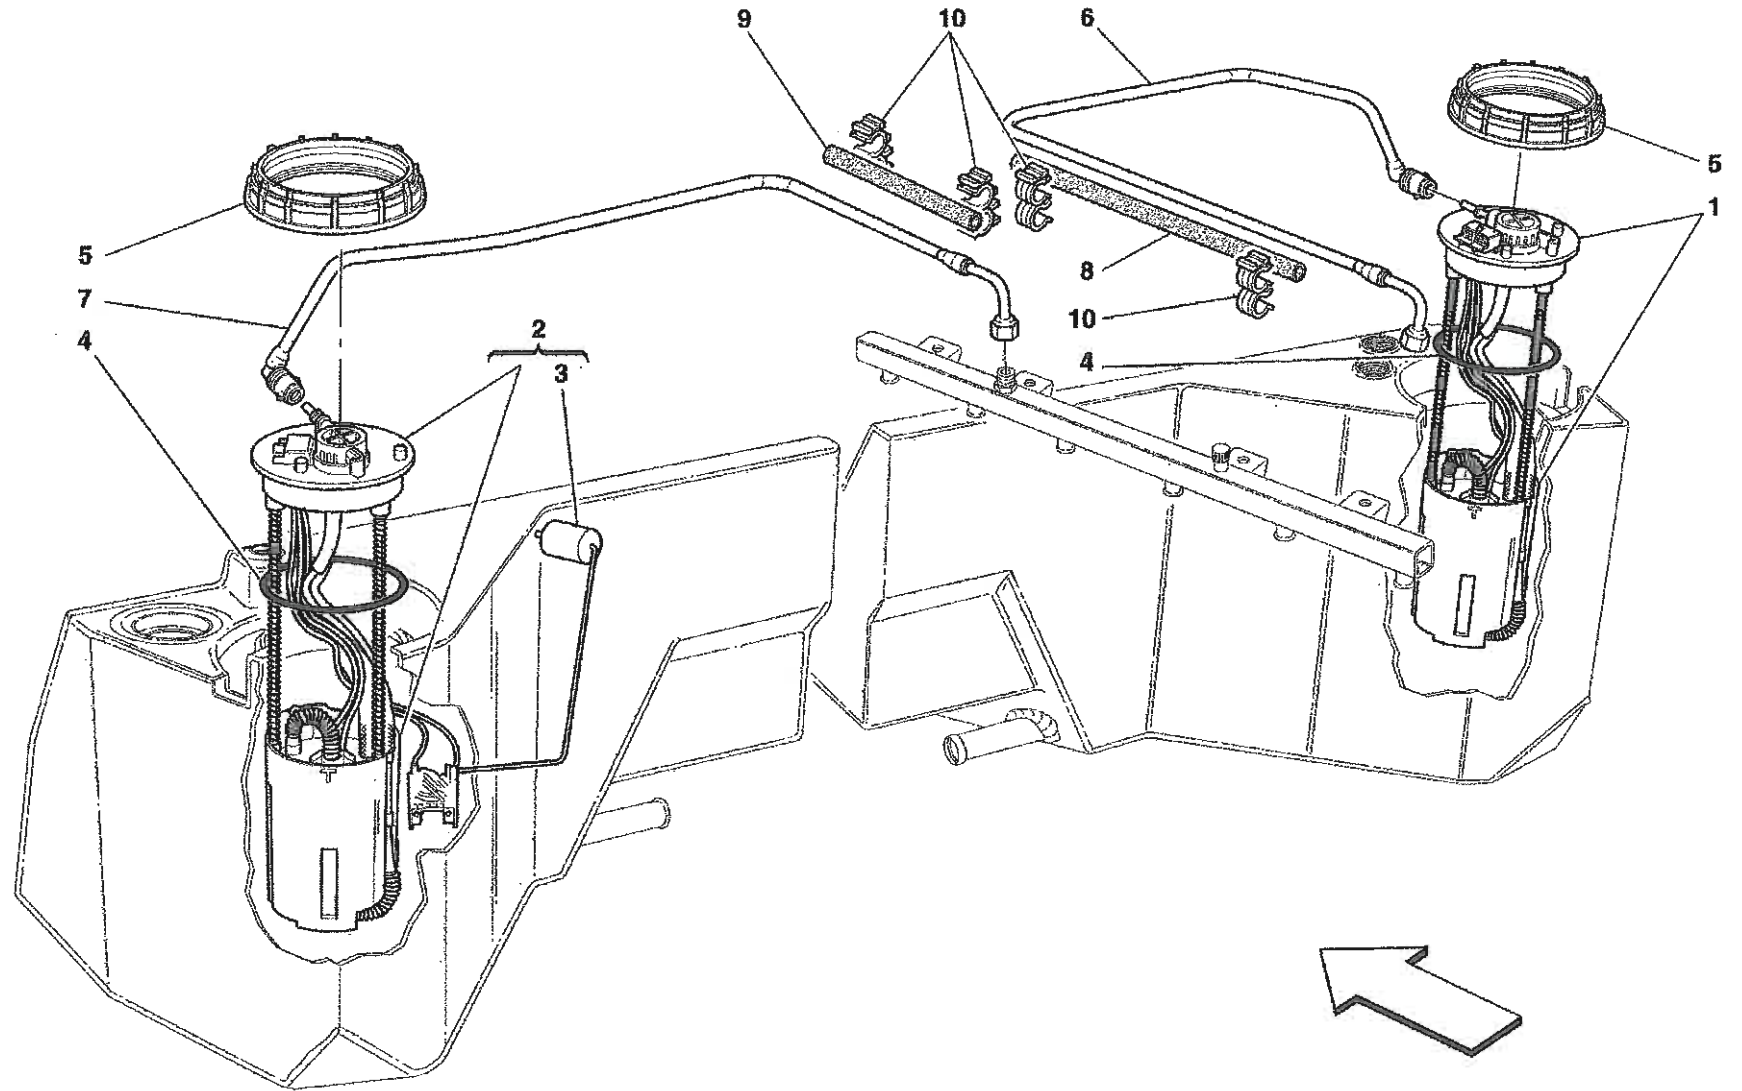

## COACHWORK

- TAV.100 Monocoque Body Frame – Front Frame – Central Frat Floor Pan
- TAV.101 Rear Frame
- TAV.102 Heat Shields and Insulations
- TAV.103 Front – Outer Trims and WheelHouse
- TAV.104 Rear – Outer Trims and WheelHouse
- TAV.105 Front Bumper and Frat Floor Pan
- TAV.106 Rear Bumper and Frat Floor Pan
- TAV.107 Rear Movable Stabilizer
- TAV.108 Front Hood and Opening Device
- TAV.109 Engine Bonnet and Gas Door
- TAV.110 Opening Devices for Engine Engine Bonnet and Gas Door
- TAV.111 Doors – Opening Control, Framework and Coverings
- TAV.112 Doors – Power Window
- TAV.113 Doors – Hinge and Open Control
- TAV.114 Glasses, Gaskets and Rear View Mirrors
- TAV.115 Roof Panel Upholstery and Accessories
- TAV.116 Passengers Compartment Upholstery and Accessories
- TAV.117 Dashboard
- TAV.118 Air Bags
- TAV.119 Dashboard Instruments
- TAV.120 Seat and Safety Belts
- TAV.121 Front and Rear Lights
- TAV.122 Windshield, Glass Washer and Horns
- TAV.123 Electrical System
- TAV.124 Front Electrical Boards and Sensor
- TAV.125 Passengers and Engine Compartments Control Units

Vale fino al cambio Nr.403  
Valid till gearbox Nr.403

Erzo Ferrari - 39 - FRONT BRAKE DISC AND STEERING KNUCKLE

OPTIONAL

OPTIONAL

Enzo Ferrari - 50 - EVAPORATOR UNIT

Enzo Ferrari - 100 - MONOCOQUE BODY FRAME - FRONT FRAME - CENTRAL FLAT FLOOR PAN