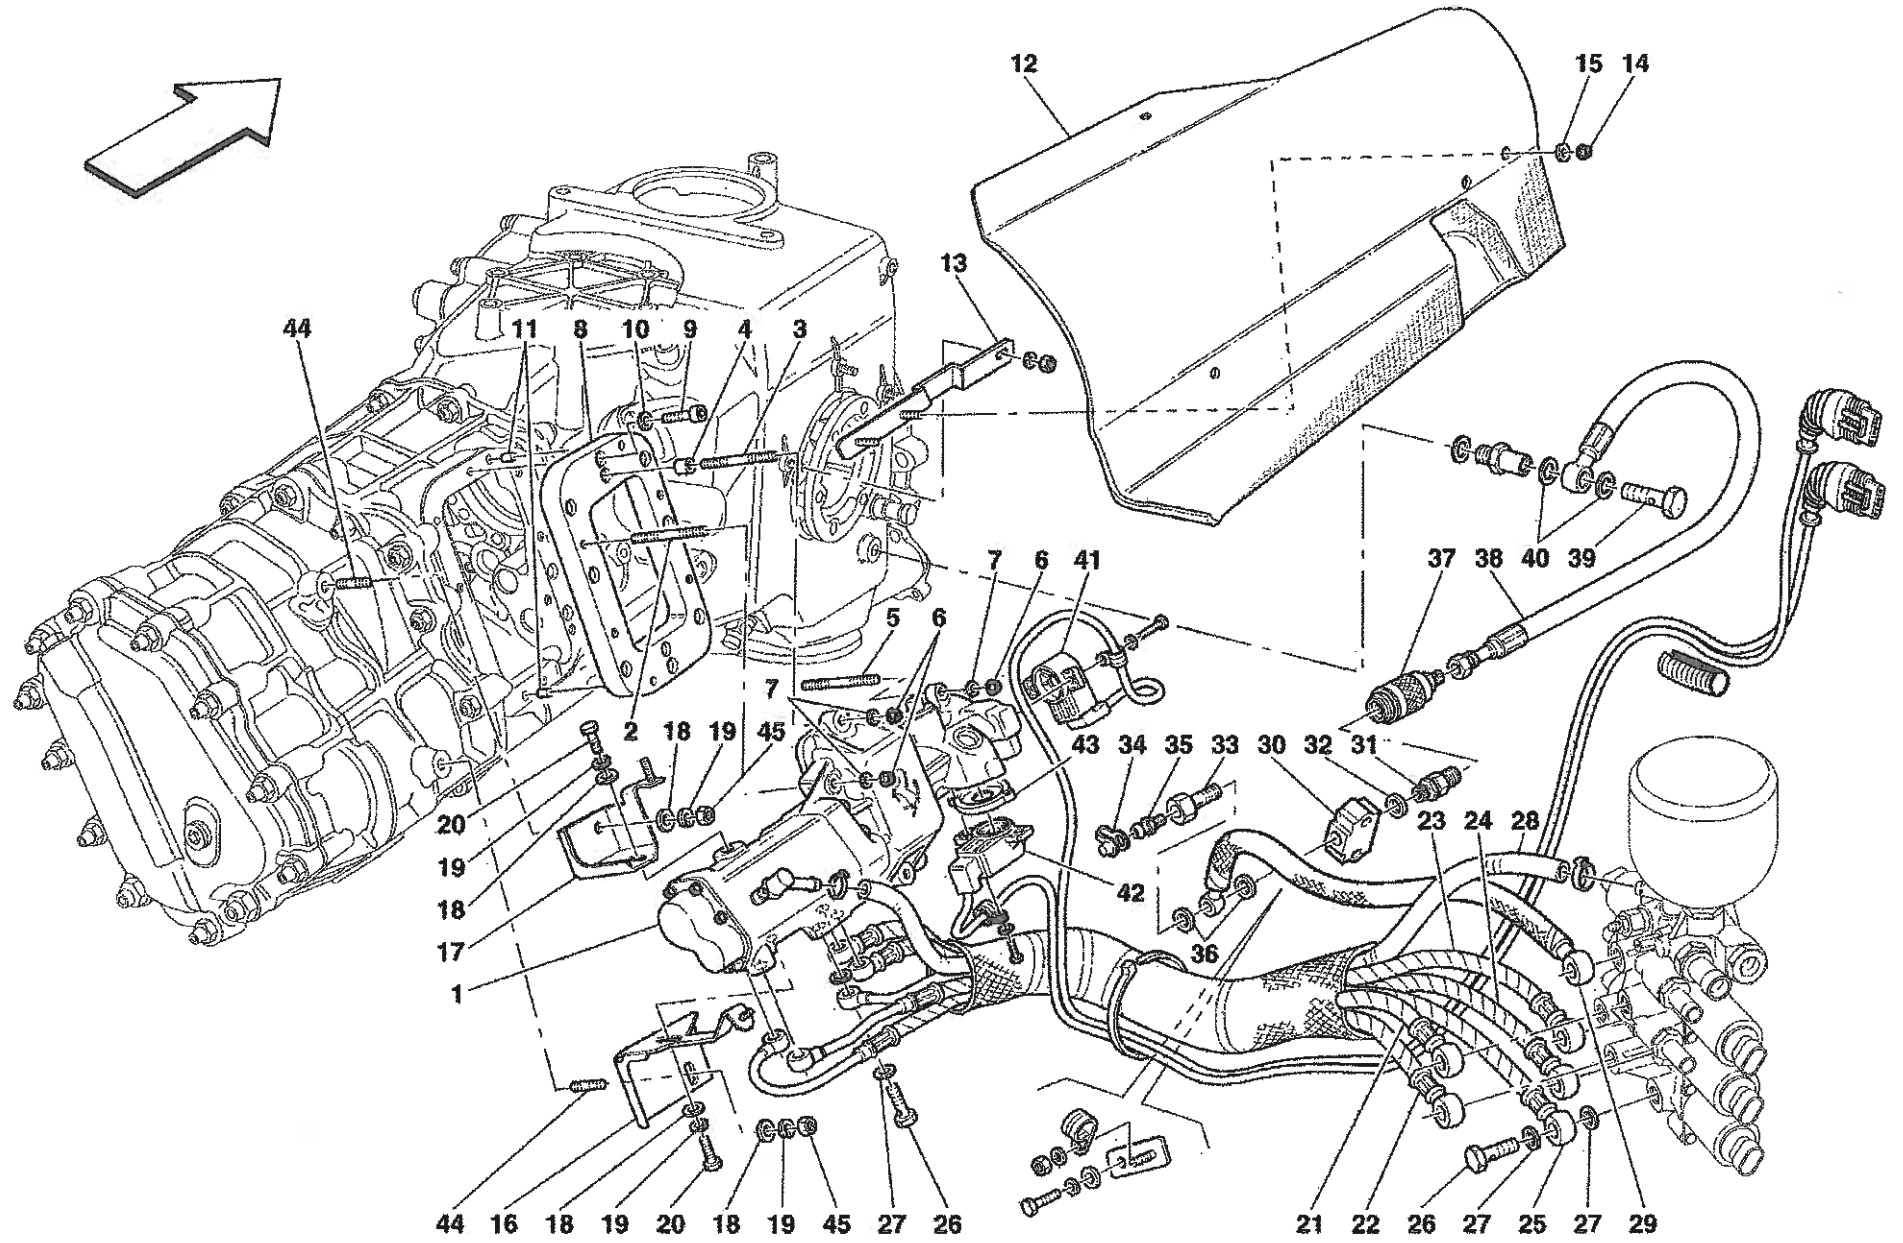

## COACHWORK

- TAV.100 Monocoque Body Frame – Front Frame – Central Frat Floor Pan
- TAV.101 Rear Frame
- TAV.102 Heat Shields and Insulations
- TAV.103 Front – Outer Trims and WheelHouse
- TAV.104 Rear – Outer Trims and WheelHouse
- TAV.105 Front Bumper and Frat Floor Pan
- TAV.106 Rear Bumper and Frat Floor Pan
- TAV.107 Rear Movable Stabilizer
- TAV.108 Front Hood and Opening Device
- TAV.109 Engine Bonnet and Gas Door
- TAV.110 Opening Devices for Engine Engine Bonnet and Gas Door
- TAV.111 Doors – Opening Control, Framework and Coverings
- TAV.112 Doors – Power Window
- TAV.113 Doors – Hinge and Open Control
- TAV.114 Glasses, Gaskets and Rear View Mirrors
- TAV.115 Roof Panel Upholstery and Accessories
- TAV.116 Passengers Compartment Upholstery and Accessories
- TAV.117 Dashboard
- TAV.118 Air Bags
- TAV.119 Dashboard Instruments
- TAV.120 Seat and Safety Belts
- TAV.121 Front and Rear Lights
- TAV.122 Windshield, Glass Washer and Horns
- TAV.123 Electrical System
- TAV.124 Front Electrical Boards and Sensor
- TAV.125 Passengers and Engine Compartments Control Units

Vale fino al cambio Nr.403  
Valid till gearbox Nr.403

Erzo Ferrari - 39 - FRONT BRAKE DISC AND STEERING KNUCKLE

OPTIONAL

OPTIONAL

Enzo Ferrari - 50 - EVAPORATOR UNIT

Enzo Ferrari - 100 - MONOCOQUE BODY FRAME - FRONT FRAME - CENTRAL FLAT FLOOR PAN