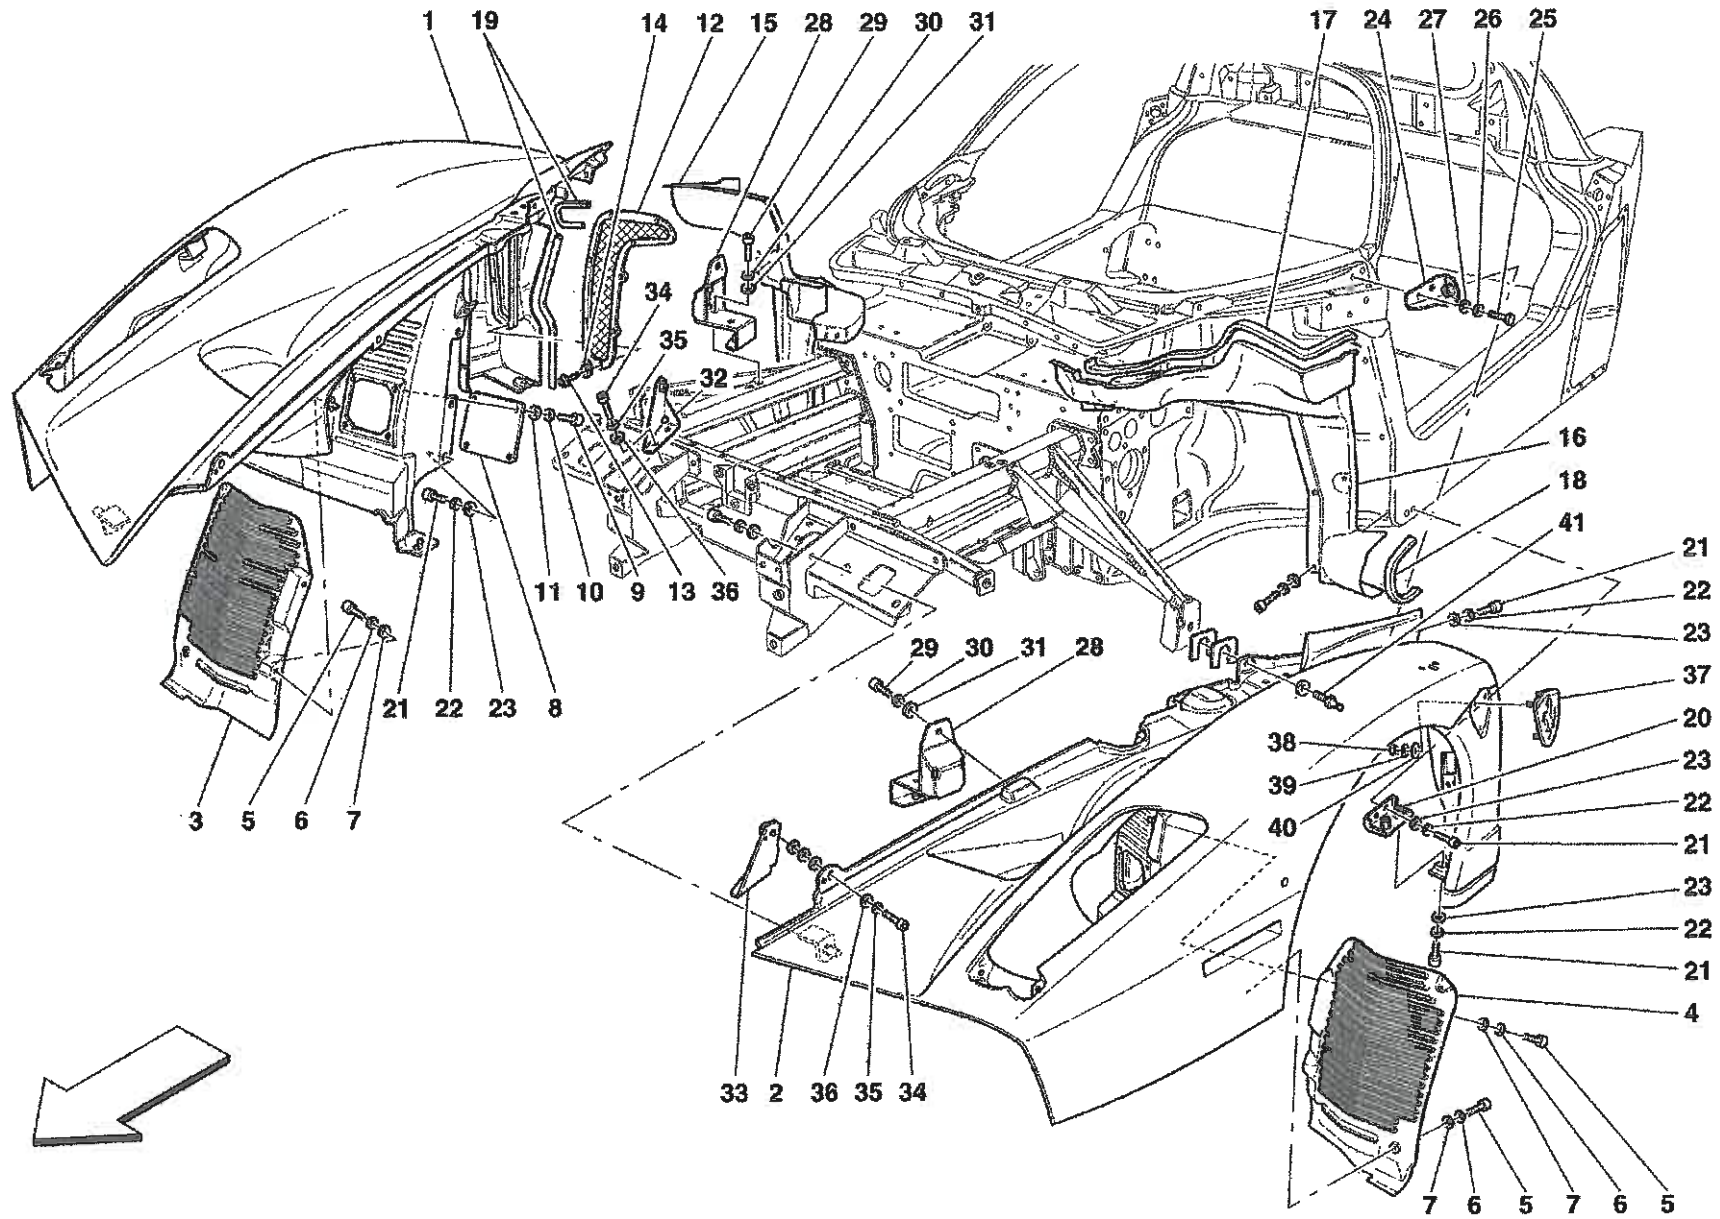

## COACHWORK

- TAV.100 Monocoque Body Frame – Front Frame – Central Frat Floor Pan
- TAV.101 Rear Frame
- TAV.102 Heat Shields and Insulations
- TAV.103 Front – Outer Trims and WheelHouse
- TAV.104 Rear – Outer Trims and WheelHouse
- TAV.105 Front Bumper and Frat Floor Pan
- TAV.106 Rear Bumper and Frat Floor Pan
- TAV.107 Rear Movable Stabilizer
- TAV.108 Front Hood and Opening Device
- TAV.109 Engine Bonnet and Gas Door
- TAV.110 Opening Devices for Engine Engine Bonnet and Gas Door
- TAV.111 Doors – Opening Control, Framework and Coverings
- TAV.112 Doors – Power Window
- TAV.113 Doors – Hinge and Open Control
- TAV.114 Glasses, Gaskets and Rear View Mirrors
- TAV.115 Roof Panel Upholstery and Accessories
- TAV.116 Passengers Compartment Upholstery and Accessories
- TAV.117 Dashboard
- TAV.118 Air Bags
- TAV.119 Dashboard Instruments
- TAV.120 Seat and Safety Belts
- TAV.121 Front and Rear Lights
- TAV.122 Windshield, Glass Washer and Horns
- TAV.123 Electrical System
- TAV.124 Front Electrical Boards and Sensor
- TAV.125 Passengers and Engine Compartments Control Units

Vale fino al cambio Nr.403  
Valid till gearbox Nr.403

Erzo Ferrari - 39 - FRONT BRAKE DISC AND STEERING KNUCKLE

OPTIONAL

OPTIONAL

Enzo Ferrari - 50 - EVAPORATOR UNIT

Enzo Ferrari - 100 - MONOCOQUE BODY FRAME - FRONT FRAME - CENTRAL FLAT FLOOR PAN

Vale per USA e CDN  
Valid for USA and CDN

**CINTURE DI SICUREZZA 4 PUNTI**  
**4 POINT SAFETY BELTS**