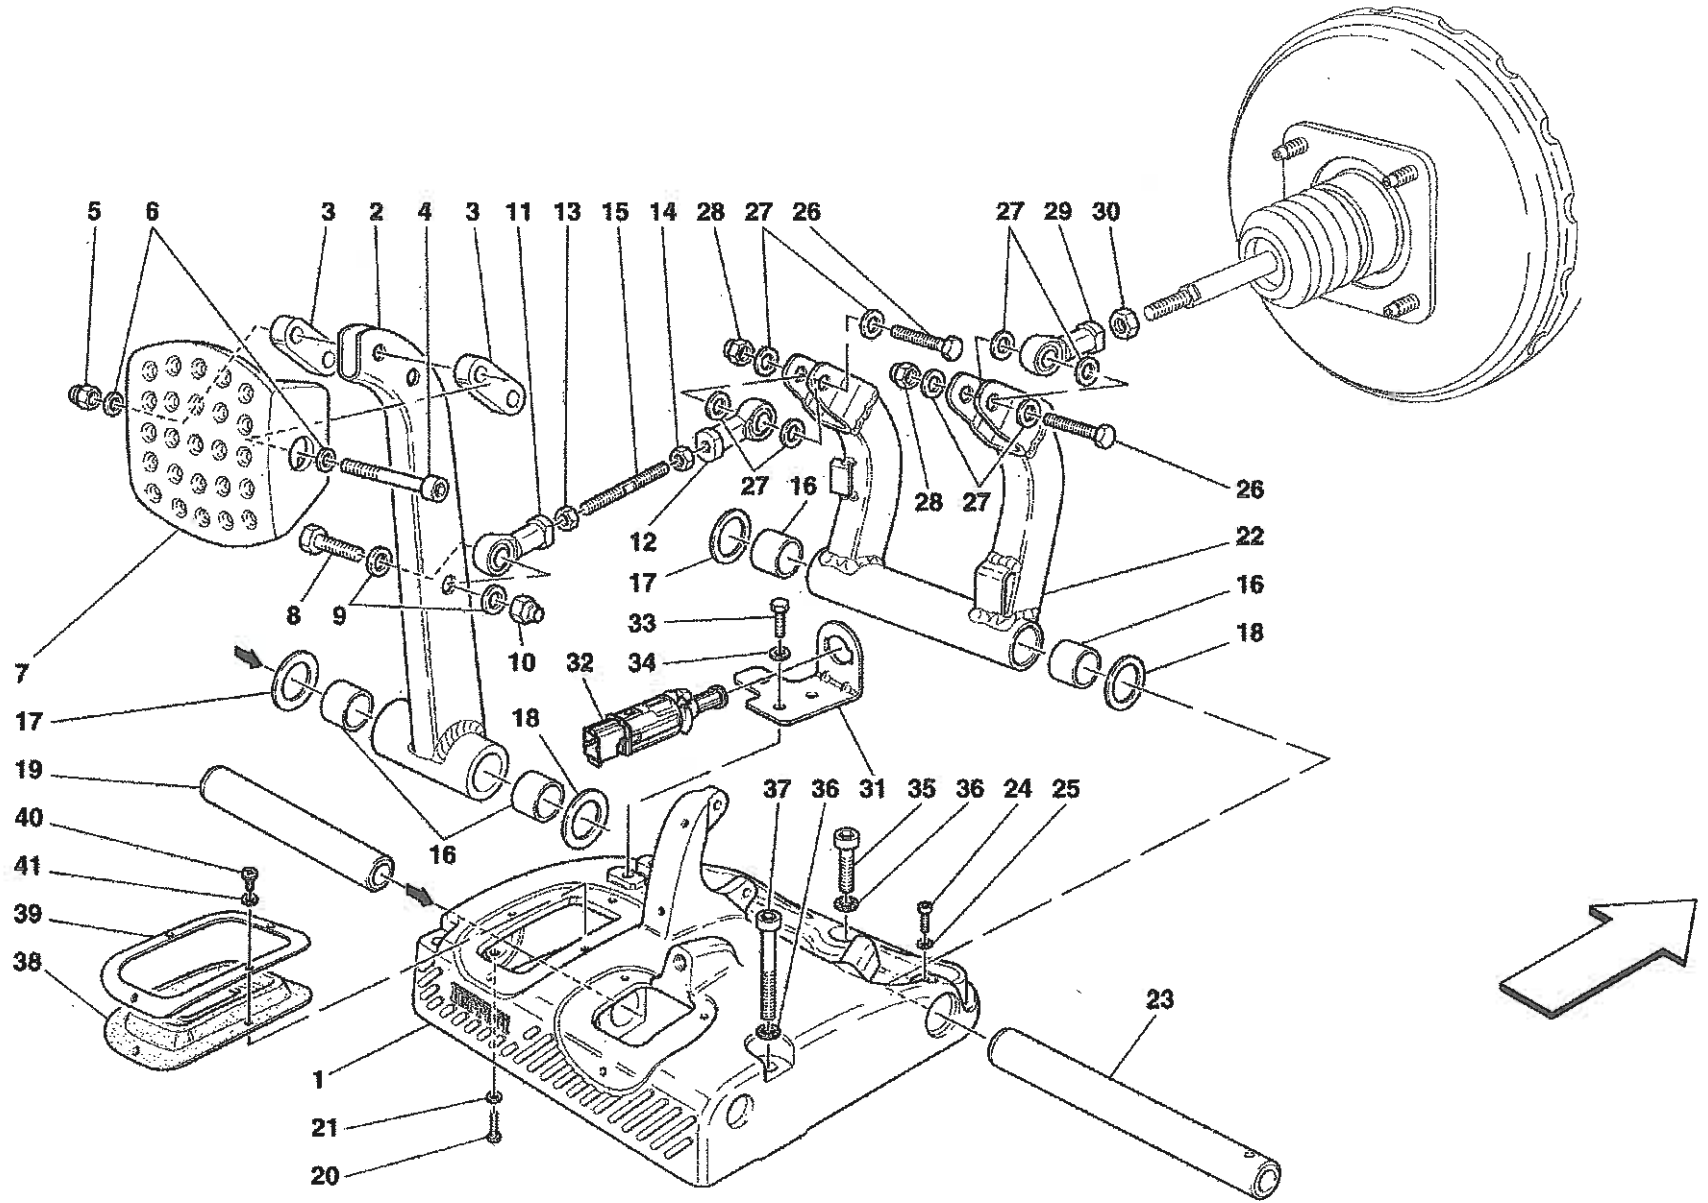

## COACHWORK

- TAV.100 Monocoque Body Frame – Front Frame – Central Frat Floor Pan
- TAV.101 Rear Frame
- TAV.102 Heat Shields and Insulations
- TAV.103 Front – Outer Trims and WheelHouse
- TAV.104 Rear – Outer Trims and WheelHouse
- TAV.105 Front Bumper and Frat Floor Pan
- TAV.106 Rear Bumper and Frat Floor Pan
- TAV.107 Rear Movable Stabilizer
- TAV.108 Front Hood and Opening Device
- TAV.109 Engine Bonnet and Gas Door
- TAV.110 Opening Devices for Engine Engine Bonnet and Gas Door
- TAV.111 Doors – Opening Control, Framework and Coverings
- TAV.112 Doors – Power Window
- TAV.113 Doors – Hinge and Open Control
- TAV.114 Glasses, Gaskets and Rear View Mirrors
- TAV.115 Roof Panel Upholstery and Accessories
- TAV.116 Passengers Compartment Upholstery and Accessories
- TAV.117 Dashboard
- TAV.118 Air Bags
- TAV.119 Dashboard Instruments
- TAV.120 Seat and Safety Belts
- TAV.121 Front and Rear Lights
- TAV.122 Windshield, Glass Washer and Horns
- TAV.123 Electrical System
- TAV.124 Front Electrical Boards and Sensor
- TAV.125 Passengers and Engine Compartments Control Units

Vale fino al cambio Nr.403  
Valid till gearbox Nr.403

Erzo Ferrari - 39 - FRONT BRAKE DISC AND STEERING KNUCKLE

OPTIONAL

OPTIONAL

Enzo Ferrari - 50 - EVAPORATOR UNIT

Enzo Ferrari - 100 - MONOCOQUE BODY FRAME - FRONT FRAME - CENTRAL FLAT FLOOR PAN

Vale per USA e CDN  
Valid for USA and CDN

**CINTURE DI SICUREZZA 4 PUNTI**  
**4 POINT SAFETY BELTS**