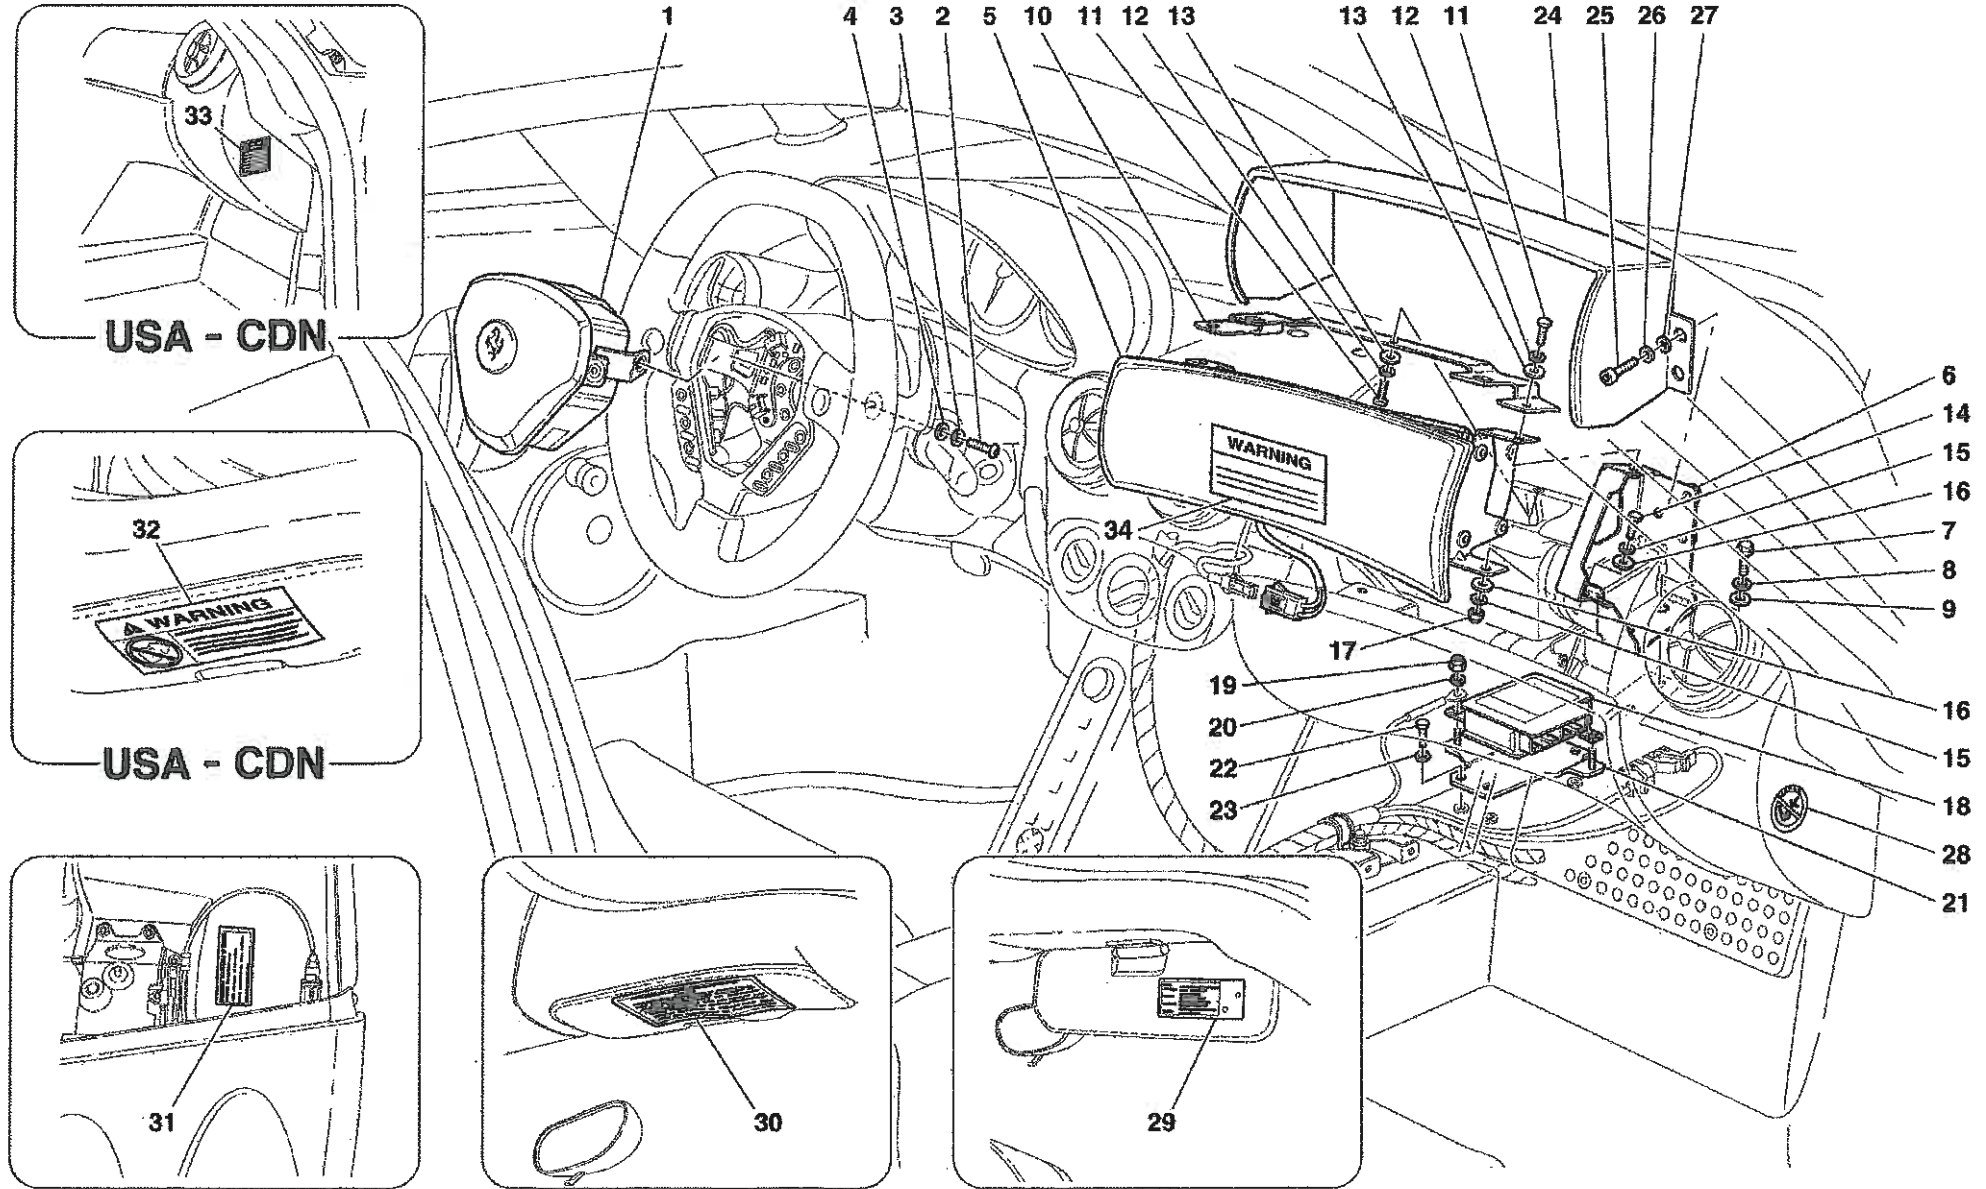

## COACHWORK

- TAV.100 Monocoque Body Frame – Front Frame – Central Frat Floor Pan
- TAV.101 Rear Frame
- TAV.102 Heat Shields and Insulations
- TAV.103 Front – Outer Trims and WheelHouse
- TAV.104 Rear – Outer Trims and WheelHouse
- TAV.105 Front Bumper and Frat Floor Pan
- TAV.106 Rear Bumper and Frat Floor Pan
- TAV.107 Rear Movable Stabilizer
- TAV.108 Front Hood and Opening Device
- TAV.109 Engine Bonnet and Gas Door
- TAV.110 Opening Devices for Engine Engine Bonnet and Gas Door
- TAV.111 Doors – Opening Control, Framework and Coverings
- TAV.112 Doors – Power Window
- TAV.113 Doors – Hinge and Open Control
- TAV.114 Glasses, Gaskets and Rear View Mirrors
- TAV.115 Roof Panel Upholstery and Accessories
- TAV.116 Passengers Compartment Upholstery and Accessories
- TAV.117 Dashboard
- TAV.118 Air Bags
- TAV.119 Dashboard Instruments
- TAV.120 Seat and Safety Belts
- TAV.121 Front and Rear Lights
- TAV.122 Windshield, Glass Washer and Horns
- TAV.123 Electrical System
- TAV.124 Front Electrical Boards and Sensor
- TAV.125 Passengers and Engine Compartments Control Units

Vale fino al cambio Nr.403  
Valid till gearbox Nr.403

Erzo Ferrari - 39 - FRONT BRAKE DISC AND STEERING KNUCKLE

OPTIONAL

OPTIONAL

Enzo Ferrari - 50 - EVAPORATOR UNIT

Enzo Ferrari - 100 - MONOCOQUE BODY FRAME - FRONT FRAME - CENTRAL FLAT FLOOR PAN

Vale per USA e CDN  
Valid for USA and CDN

**CINTURE DI SICUREZZA 4 PUNTI**  
**4 POINT SAFETY BELTS**