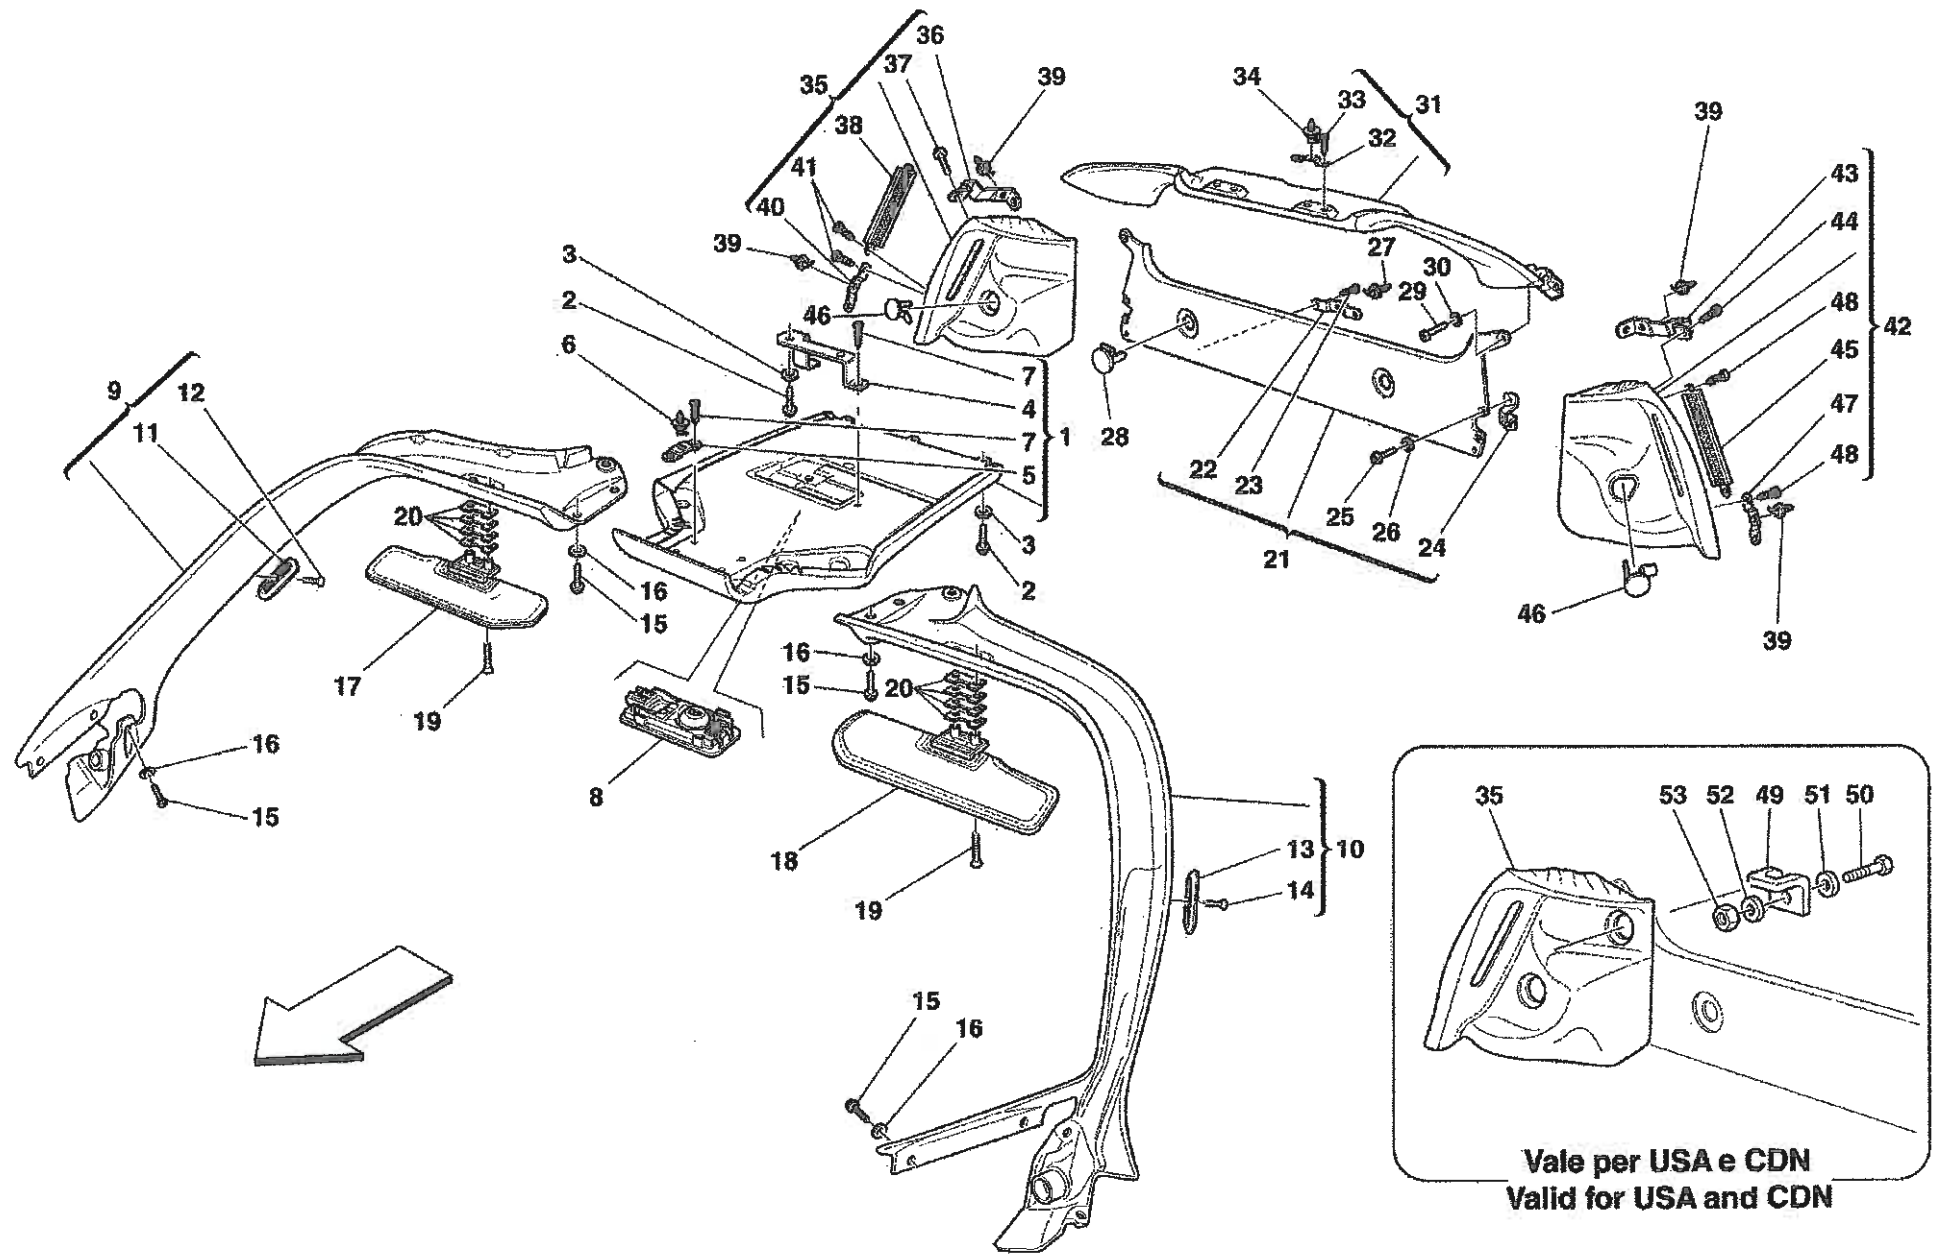

## COACHWORK

- TAV.100 Monocoque Body Frame – Front Frame – Central Frat Floor Pan
- TAV.101 Rear Frame
- TAV.102 Heat Shields and Insulations
- TAV.103 Front – Outer Trims and WheelHouse
- TAV.104 Rear – Outer Trims and WheelHouse
- TAV.105 Front Bumper and Frat Floor Pan
- TAV.106 Rear Bumper and Frat Floor Pan
- TAV.107 Rear Movable Stabilizer
- TAV.108 Front Hood and Opening Device
- TAV.109 Engine Bonnet and Gas Door
- TAV.110 Opening Devices for Engine Engine Bonnet and Gas Door
- TAV.111 Doors – Opening Control, Framework and Coverings
- TAV.112 Doors – Power Window
- TAV.113 Doors – Hinge and Open Control
- TAV.114 Glasses, Gaskets and Rear View Mirrors
- TAV.115 Roof Panel Upholstery and Accessories
- TAV.116 Passengers Compartment Upholstery and Accessories
- TAV.117 Dashboard
- TAV.118 Air Bags
- TAV.119 Dashboard Instruments
- TAV.120 Seat and Safety Belts
- TAV.121 Front and Rear Lights
- TAV.122 Windshield, Glass Washer and Horns
- TAV.123 Electrical System
- TAV.124 Front Electrical Boards and Sensor
- TAV.125 Passengers and Engine Compartments Control Units

Vale fino al cambio Nr.403  
Valid till gearbox Nr.403

Erzo Ferrari - 39 - FRONT BRAKE DISC AND STEERING KNUCKLE

OPTIONAL

OPTIONAL

Enzo Ferrari - 50 - EVAPORATOR UNIT

Enzo Ferrari - 100 - MONOCOQUE BODY FRAME - FRONT FRAME - CENTRAL FLAT FLOOR PAN

Vale per USA e CDN  
Valid for USA and CDN

**CINTURE DI SICUREZZA 4 PUNTI**  
**4 POINT SAFETY BELTS**