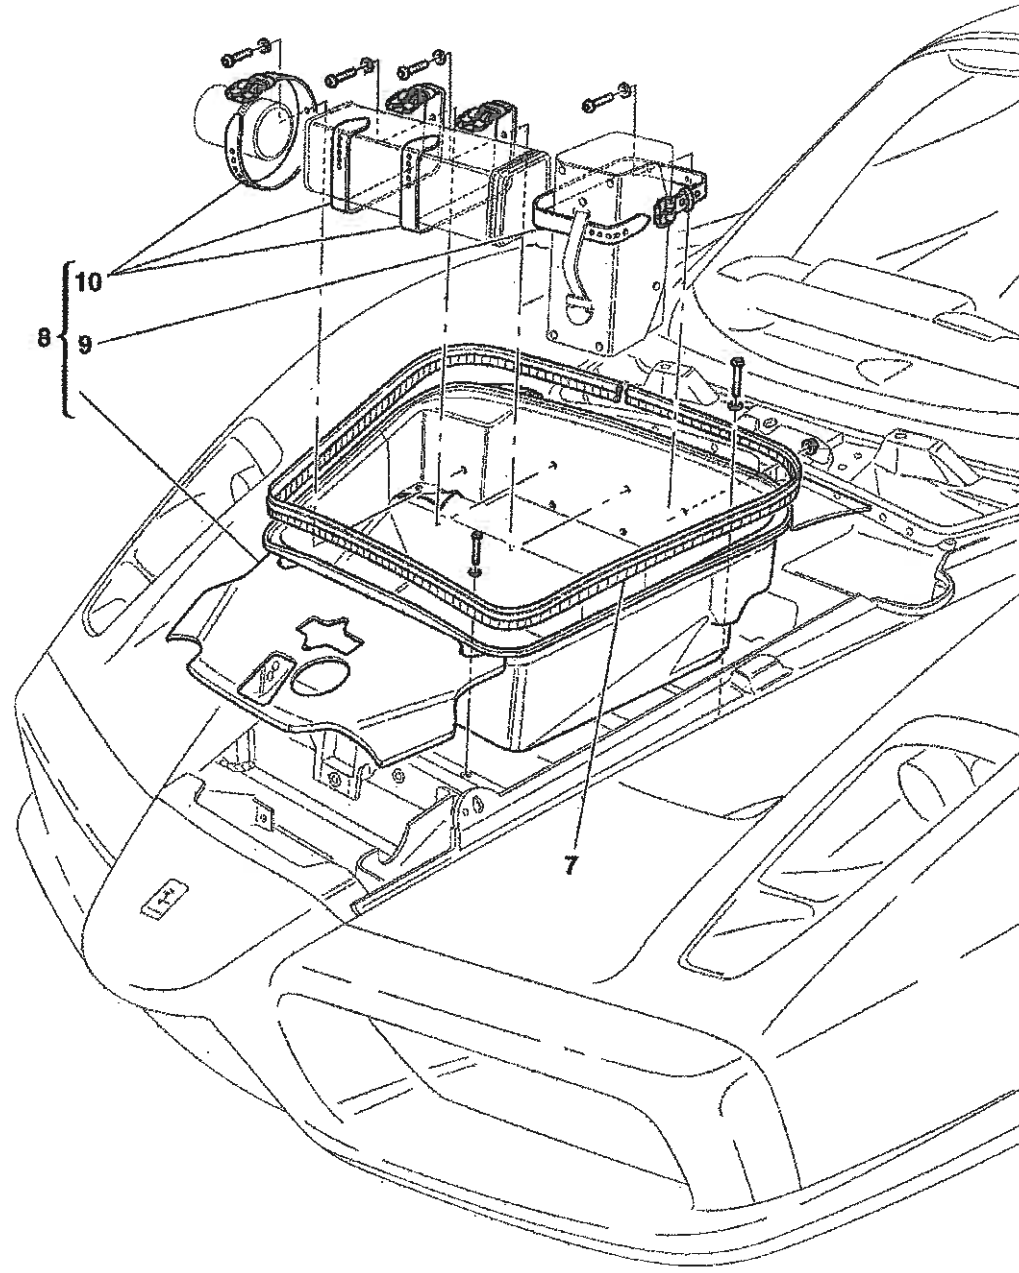

## COACHWORK

- TAV.100 Monocoque Body Frame – Front Frame – Central Frat Floor Pan
- TAV.101 Rear Frame
- TAV.102 Heat Shields and Insulations
- TAV.103 Front – Outer Trims and WheelHouse
- TAV.104 Rear – Outer Trims and WheelHouse
- TAV.105 Front Bumper and Frat Floor Pan
- TAV.106 Rear Bumper and Frat Floor Pan
- TAV.107 Rear Movable Stabilizer
- TAV.108 Front Hood and Opening Device
- TAV.109 Engine Bonnet and Gas Door
- TAV.110 Opening Devices for Engine Engine Bonnet and Gas Door
- TAV.111 Doors – Opening Control, Framework and Coverings
- TAV.112 Doors – Power Window
- TAV.113 Doors – Hinge and Open Control
- TAV.114 Glasses, Gaskets and Rear View Mirrors
- TAV.115 Roof Panel Upholstery and Accessories
- TAV.116 Passengers Compartment Upholstery and Accessories
- TAV.117 Dashboard
- TAV.118 Air Bags
- TAV.119 Dashboard Instruments
- TAV.120 Seat and Safety Belts
- TAV.121 Front and Rear Lights
- TAV.122 Windshield, Glass Washer and Horns
- TAV.123 Electrical System
- TAV.124 Front Electrical Boards and Sensor
- TAV.125 Passengers and Engine Compartments Control Units

Vale fino al cambio Nr.403  
Valid till gearbox Nr.403

Erzo Ferrari - 39 - FRONT BRAKE DISC AND STEERING KNUCKLE

OPTIONAL

OPTIONAL

Enzo Ferrari - 50 - EVAPORATOR UNIT

Enzo Ferrari - 100 - MONOCOQUE BODY FRAME - FRONT FRAME - CENTRAL FLAT FLOOR PAN

Vale per USA e CDN  
Valid for USA and CDN

**CINTURE DI SICUREZZA 4 PUNTI**  
**4 POINT SAFETY BELTS**