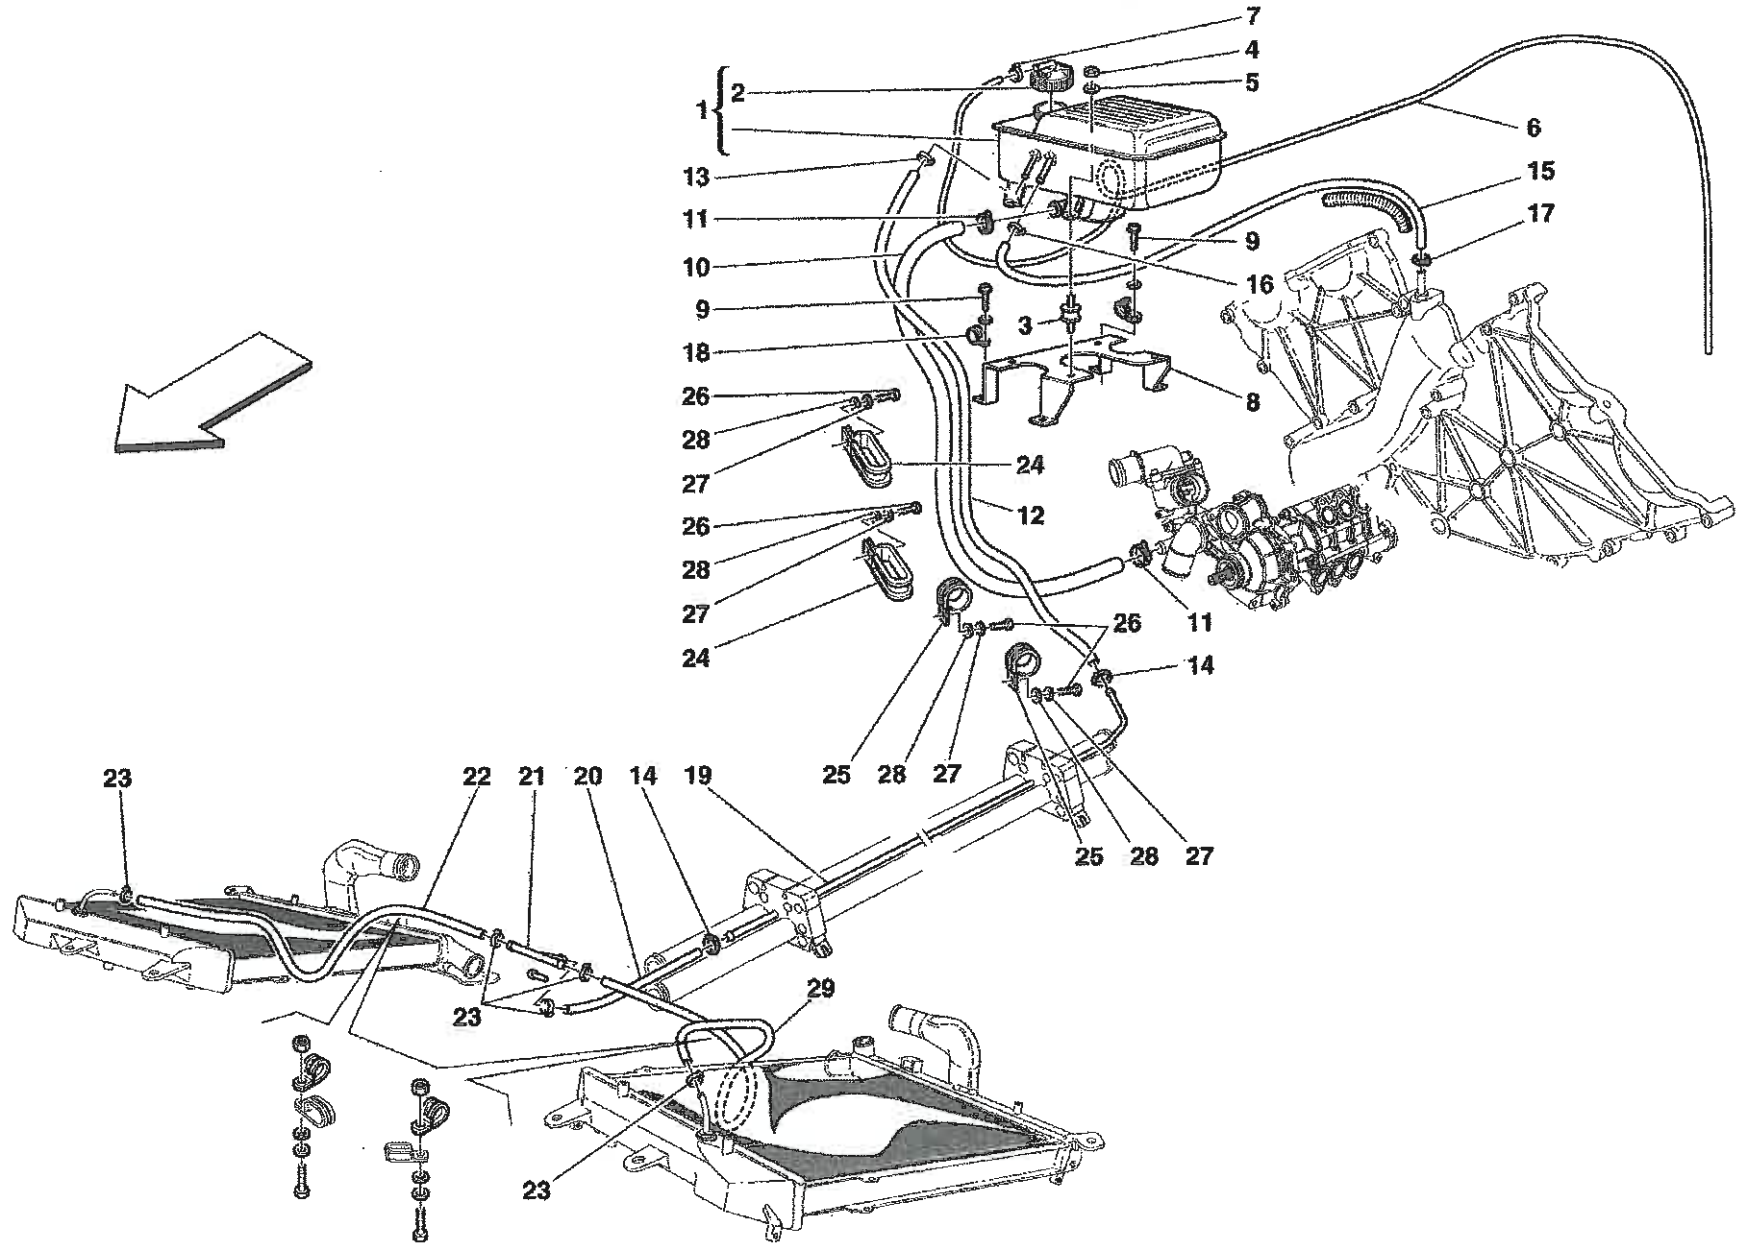

## COACHWORK

- TAV.100 Monocoque Body Frame – Front Frame – Central Frat Floor Pan
- TAV.101 Rear Frame
- TAV.102 Heat Shields and Insulations
- TAV.103 Front – Outer Trims and WheelHouse
- TAV.104 Rear – Outer Trims and WheelHouse
- TAV.105 Front Bumper and Frat Floor Pan
- TAV.106 Rear Bumper and Frat Floor Pan
- TAV.107 Rear Movable Stabilizer
- TAV.108 Front Hood and Opening Device
- TAV.109 Engine Bonnet and Gas Door
- TAV.110 Opening Devices for Engine Engine Bonnet and Gas Door
- TAV.111 Doors – Opening Control, Framework and Coverings
- TAV.112 Doors – Power Window
- TAV.113 Doors – Hinge and Open Control
- TAV.114 Glasses, Gaskets and Rear View Mirrors
- TAV.115 Roof Panel Upholstery and Accessories
- TAV.116 Passengers Compartment Upholstery and Accessories
- TAV.117 Dashboard
- TAV.118 Air Bags
- TAV.119 Dashboard Instruments
- TAV.120 Seat and Safety Belts
- TAV.121 Front and Rear Lights
- TAV.122 Windshield, Glass Washer and Horns
- TAV.123 Electrical System
- TAV.124 Front Electrical Boards and Sensor
- TAV.125 Passengers and Engine Compartments Control Units

Vale fino al cambio Nr.403  
Valid till gearbox Nr.403

Erzo Ferrari - 39 - FRONT BRAKE DISC AND STEERING KNUCKLE

OPTIONAL

OPTIONAL

Enzo Ferrari - 50 - EVAPORATOR UNIT

Enzo Ferrari - 100 - MONOCOQUE BODY FRAME - FRONT FRAME - CENTRAL FLAT FLOOR PAN