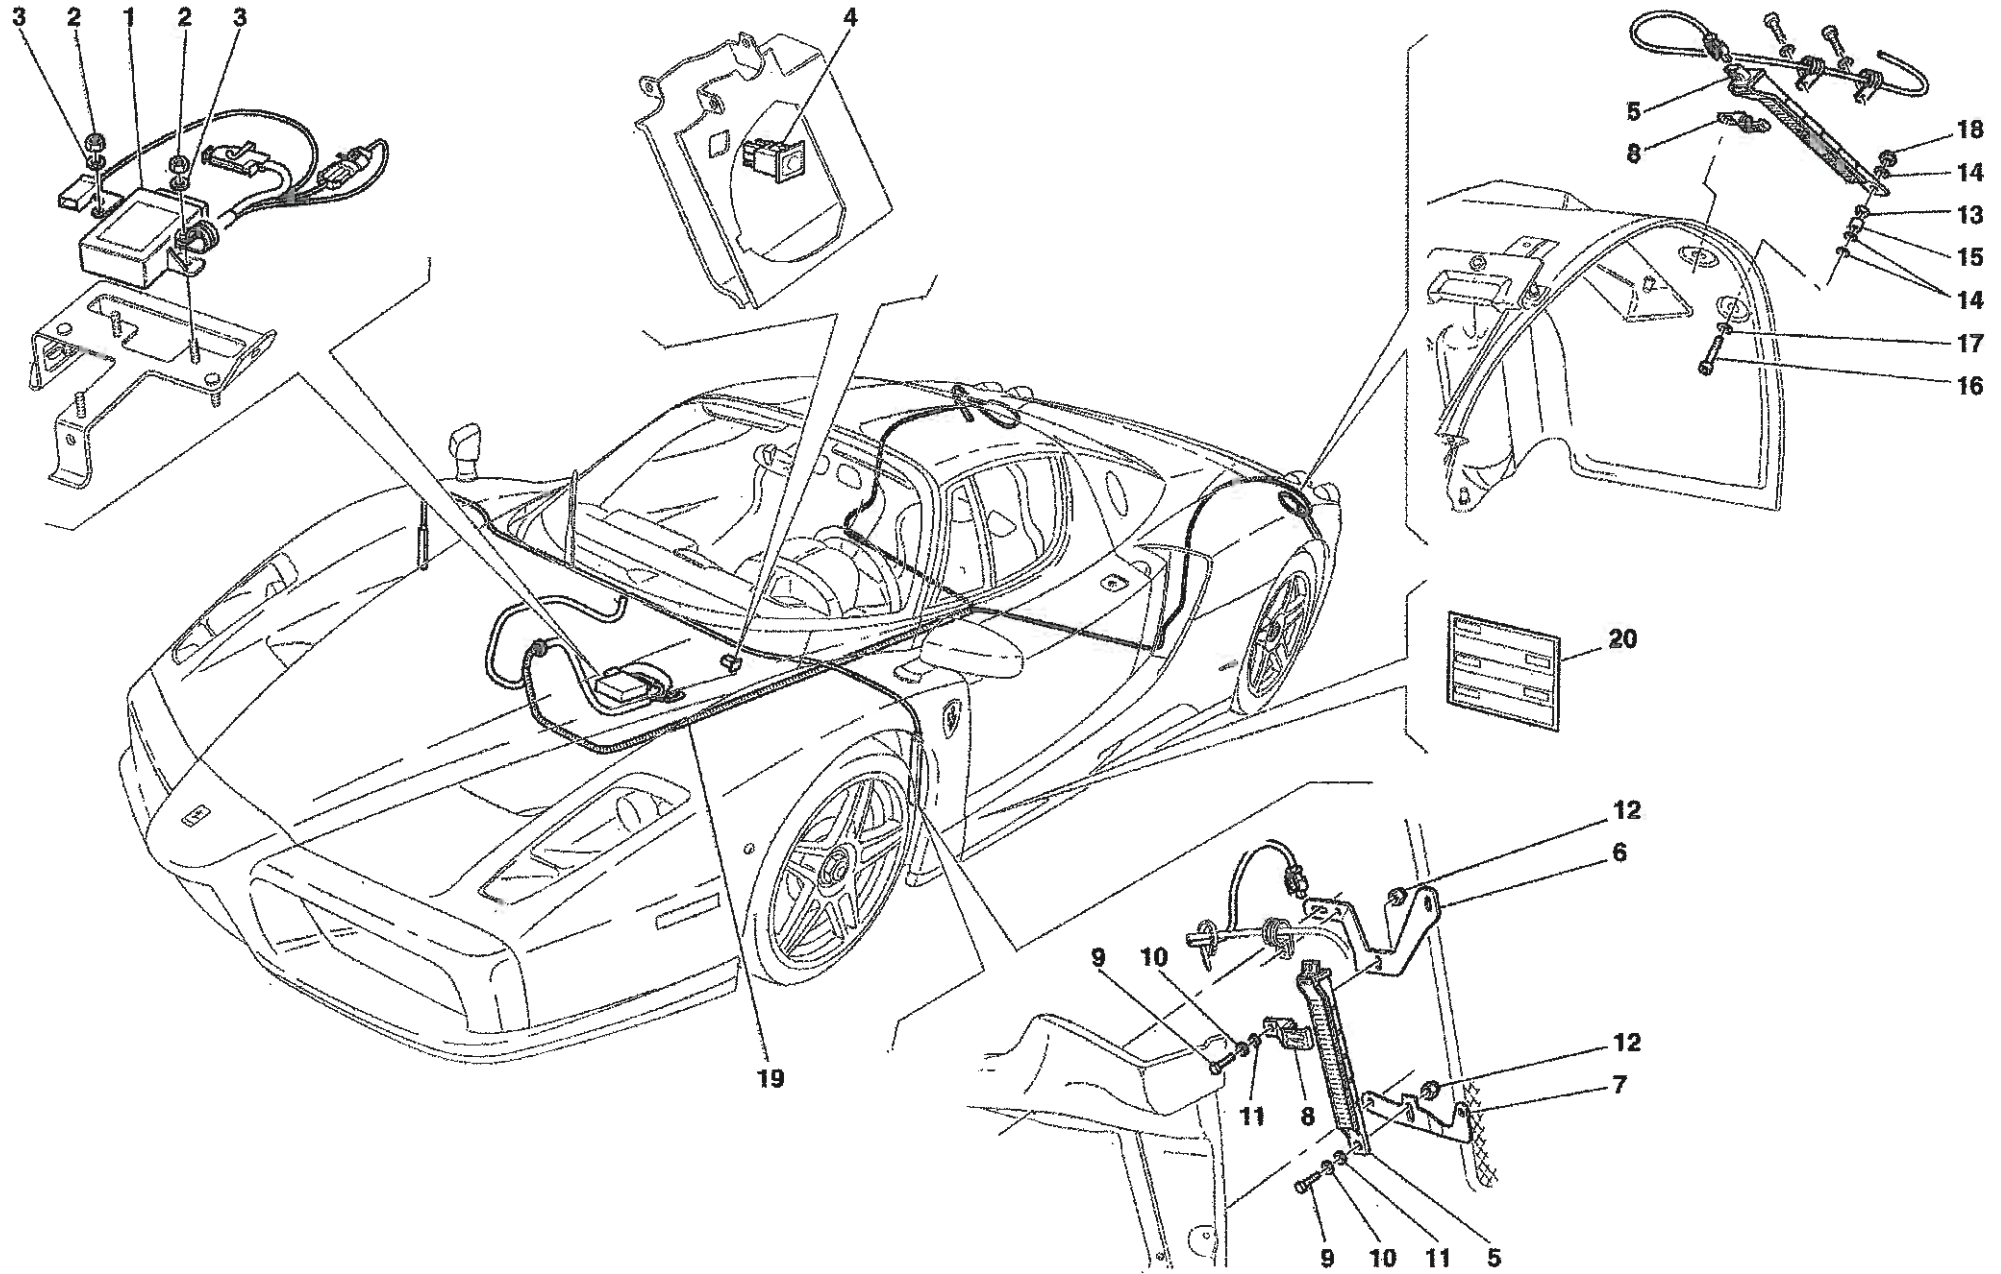

## COACHWORK

- TAV.100 Monocoque Body Frame – Front Frame – Central Frat Floor Pan
- TAV.101 Rear Frame
- TAV.102 Heat Shields and Insulations
- TAV.103 Front – Outer Trims and WheelHouse
- TAV.104 Rear – Outer Trims and WheelHouse
- TAV.105 Front Bumper and Frat Floor Pan
- TAV.106 Rear Bumper and Frat Floor Pan
- TAV.107 Rear Movable Stabilizer
- TAV.108 Front Hood and Opening Device
- TAV.109 Engine Bonnet and Gas Door
- TAV.110 Opening Devices for Engine Engine Bonnet and Gas Door
- TAV.111 Doors – Opening Control, Framework and Coverings
- TAV.112 Doors – Power Window
- TAV.113 Doors – Hinge and Open Control
- TAV.114 Glasses, Gaskets and Rear View Mirrors
- TAV.115 Roof Panel Upholstery and Accessories
- TAV.116 Passengers Compartment Upholstery and Accessories
- TAV.117 Dashboard
- TAV.118 Air Bags
- TAV.119 Dashboard Instruments
- TAV.120 Seat and Safety Belts
- TAV.121 Front and Rear Lights
- TAV.122 Windshield, Glass Washer and Horns
- TAV.123 Electrical System
- TAV.124 Front Electrical Boards and Sensor
- TAV.125 Passengers and Engine Compartments Control Units

Vale fino al cambio Nr.403  
Valid till gearbox Nr.403

Erzo Ferrari - 39 - FRONT BRAKE DISC AND STEERING KNUCKLE

OPTIONAL

OPTIONAL

Enzo Ferrari - 50 - EVAPORATOR UNIT

Enzo Ferrari - 100 - MONOCOQUE BODY FRAME - FRONT FRAME - CENTRAL FLAT FLOOR PAN

Vale per USA e CDN  
Valid for USA and CDN

**CINTURE DI SICUREZZA 4 PUNTI**  
**4 POINT SAFETY BELTS**