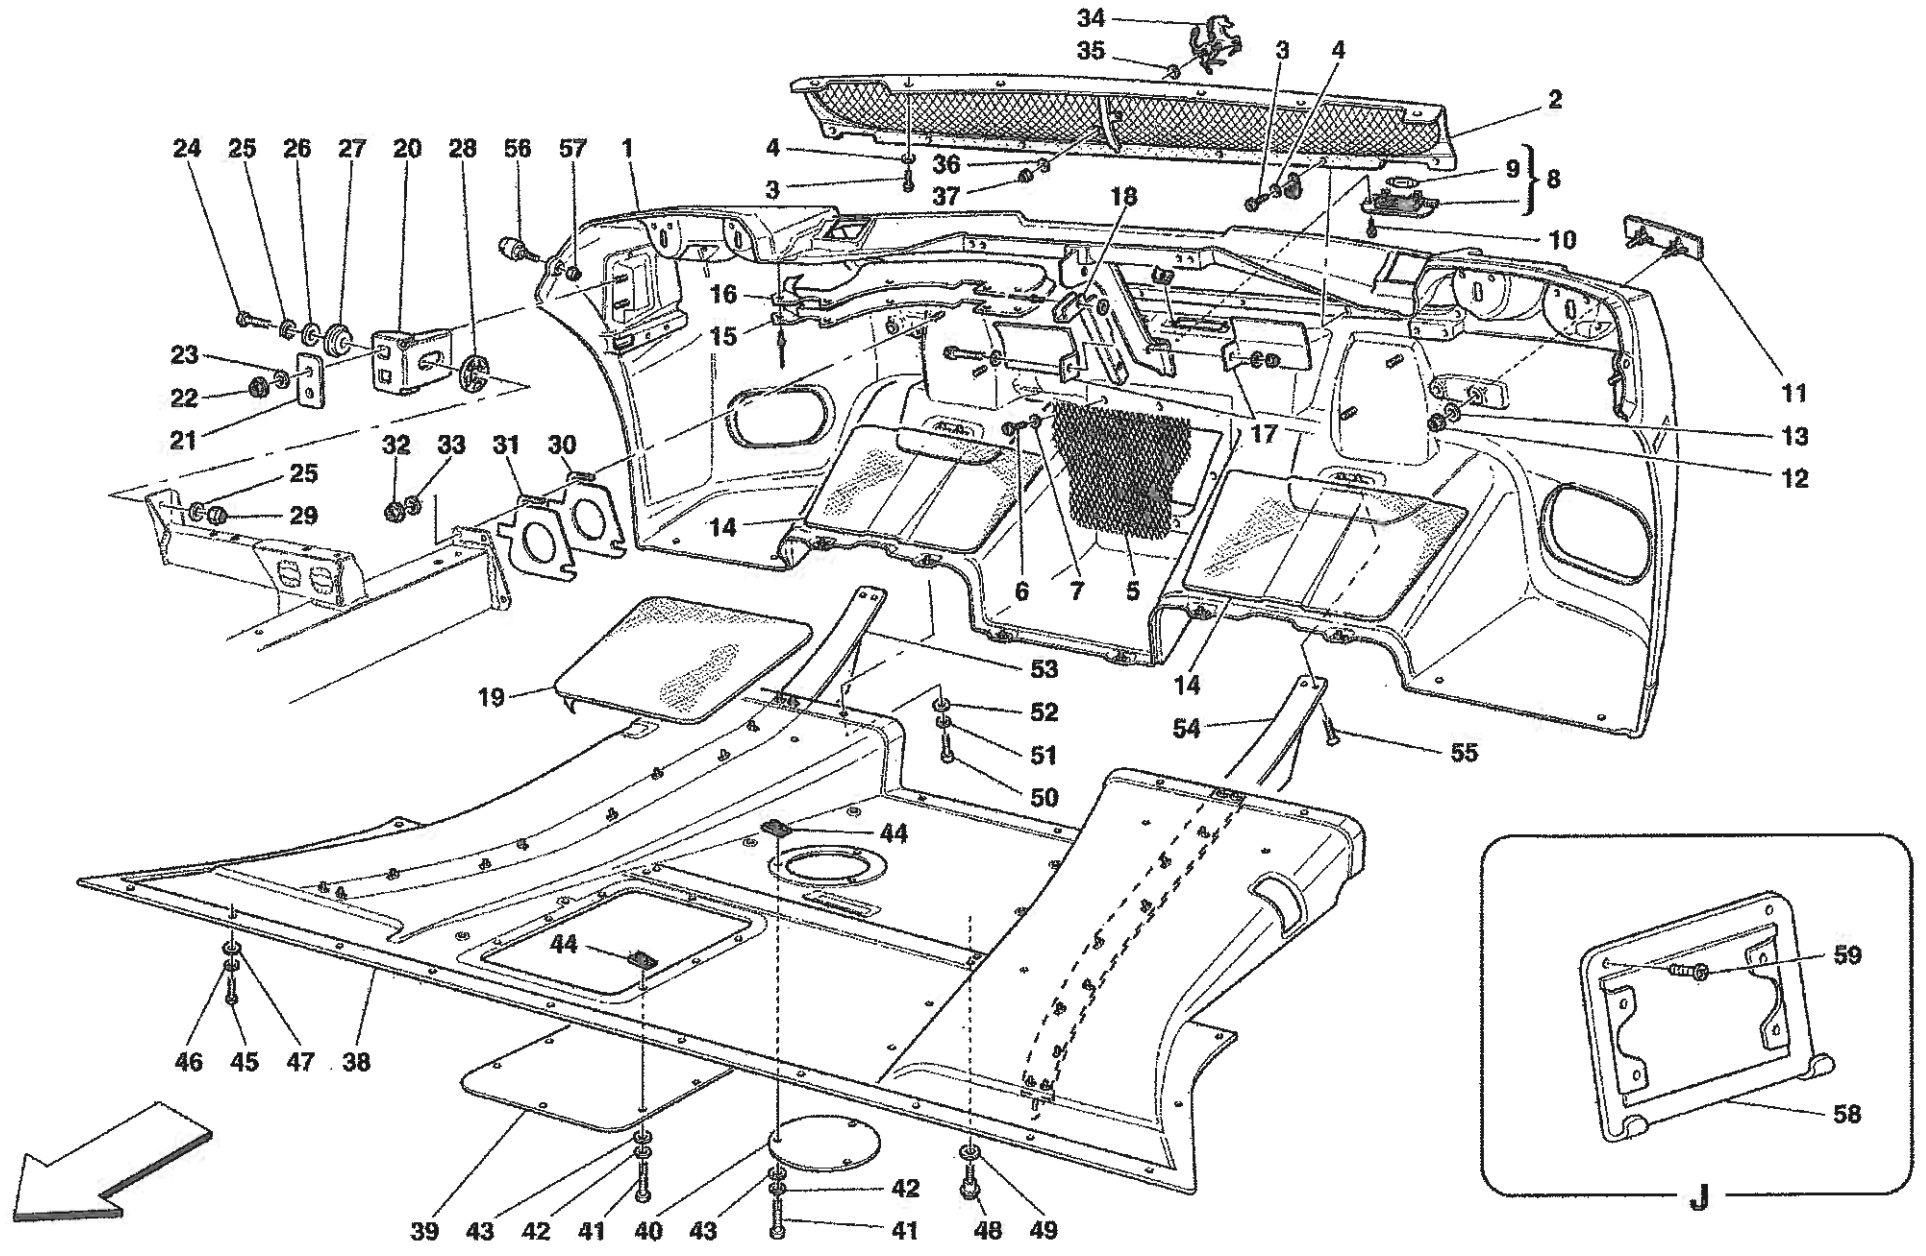

## COACHWORK

- TAV.100 Monocoque Body Frame – Front Frame – Central Frat Floor Pan
- TAV.101 Rear Frame
- TAV.102 Heat Shields and Insulations
- TAV.103 Front – Outer Trims and WheelHouse
- TAV.104 Rear – Outer Trims and WheelHouse
- TAV.105 Front Bumper and Frat Floor Pan
- TAV.106 Rear Bumper and Frat Floor Pan
- TAV.107 Rear Movable Stabilizer
- TAV.108 Front Hood and Opening Device
- TAV.109 Engine Bonnet and Gas Door
- TAV.110 Opening Devices for Engine Engine Bonnet and Gas Door
- TAV.111 Doors – Opening Control, Framework and Coverings
- TAV.112 Doors – Power Window
- TAV.113 Doors – Hinge and Open Control
- TAV.114 Glasses, Gaskets and Rear View Mirrors
- TAV.115 Roof Panel Upholstery and Accessories
- TAV.116 Passengers Compartment Upholstery and Accessories
- TAV.117 Dashboard
- TAV.118 Air Bags
- TAV.119 Dashboard Instruments
- TAV.120 Seat and Safety Belts
- TAV.121 Front and Rear Lights
- TAV.122 Windshield, Glass Washer and Horns
- TAV.123 Electrical System
- TAV.124 Front Electrical Boards and Sensor
- TAV.125 Passengers and Engine Compartments Control Units

Vale fino al cambio Nr.403  
Valid till gearbox Nr.403

Erzo Ferrari - 39 - FRONT BRAKE DISC AND STEERING KNUCKLE

OPTIONAL

OPTIONAL

Enzo Ferrari - 50 - EVAPORATOR UNIT

Enzo Ferrari - 100 - MONOCOQUE BODY FRAME - FRONT FRAME - CENTRAL FLAT FLOOR PAN

Vale per USA e CDN  
Valid for USA and CDN

**CINTURE DI SICUREZZA 4 PUNTI**  
**4 POINT SAFETY BELTS**