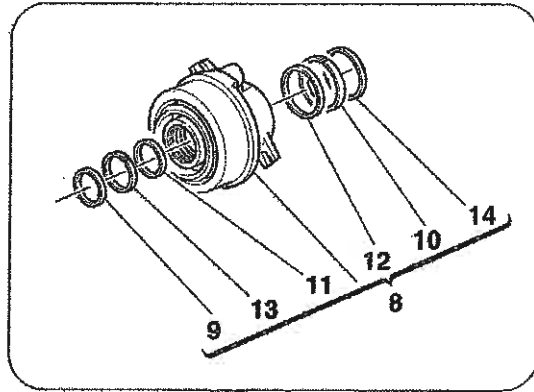

## COACHWORK

- TAV.100 Monocoque Body Frame – Front Frame – Central Frat Floor Pan
- TAV.101 Rear Frame
- TAV.102 Heat Shields and Insulations
- TAV.103 Front – Outer Trims and WheelHouse
- TAV.104 Rear – Outer Trims and WheelHouse
- TAV.105 Front Bumper and Frat Floor Pan
- TAV.106 Rear Bumper and Frat Floor Pan
- TAV.107 Rear Movable Stabilizer
- TAV.108 Front Hood and Opening Device
- TAV.109 Engine Bonnet and Gas Door
- TAV.110 Opening Devices for Engine Engine Bonnet and Gas Door
- TAV.111 Doors – Opening Control, Framework and Coverings
- TAV.112 Doors – Power Window
- TAV.113 Doors – Hinge and Open Control
- TAV.114 Glasses, Gaskets and Rear View Mirrors
- TAV.115 Roof Panel Upholstery and Accessories
- TAV.116 Passengers Compartment Upholstery and Accessories
- TAV.117 Dashboard
- TAV.118 Air Bags
- TAV.119 Dashboard Instruments
- TAV.120 Seat and Safety Belts
- TAV.121 Front and Rear Lights
- TAV.122 Windshield, Glass Washer and Horns
- TAV.123 Electrical System
- TAV.124 Front Electrical Boards and Sensor
- TAV.125 Passengers and Engine Compartments Control Units

Vale fino al cambio Nr.403  
Valid till gearbox Nr.403

Erzo Ferrari - 39 - FRONT BRAKE DISC AND STEERING KNUCKLE

OPTIONAL

OPTIONAL

Enzo Ferrari - 50 - EVAPORATOR UNIT

Enzo Ferrari - 100 - MONOCOQUE BODY FRAME - FRONT FRAME - CENTRAL FLAT FLOOR PAN