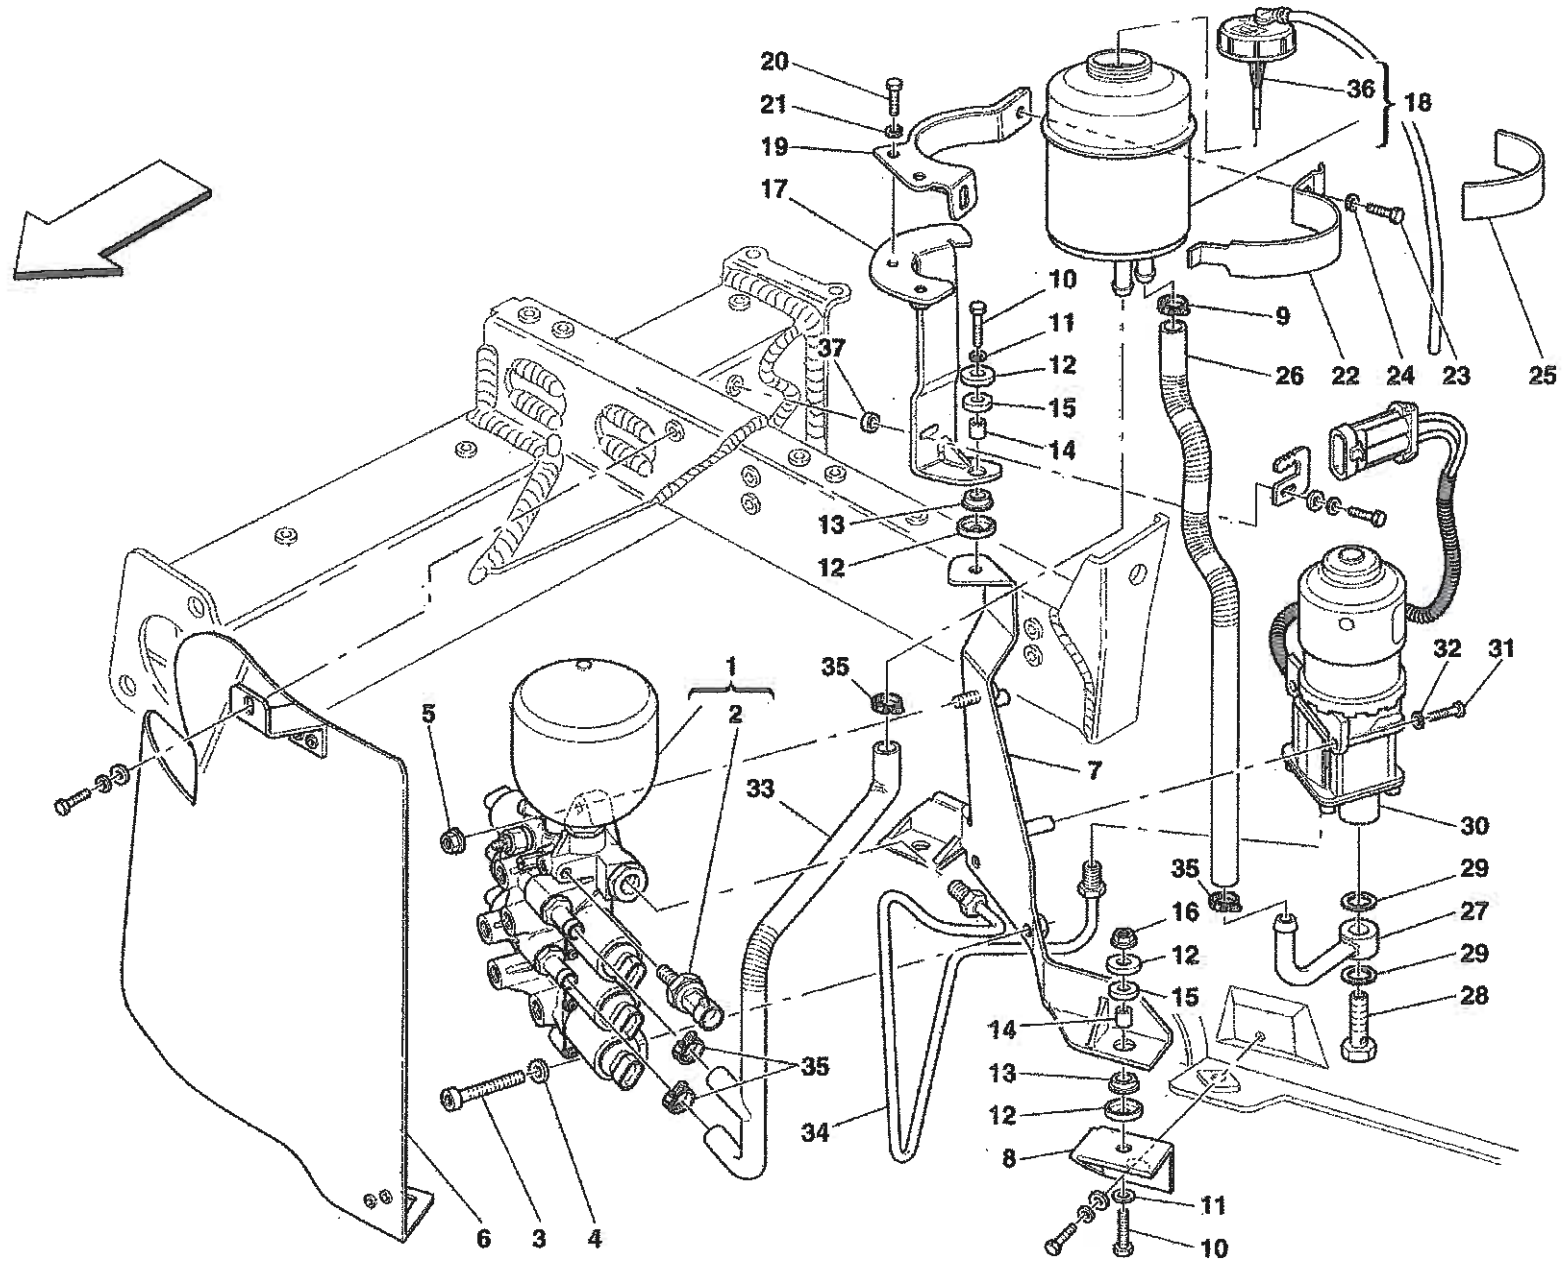

## COACHWORK

- TAV.100 Monocoque Body Frame – Front Frame – Central Frat Floor Pan
- TAV.101 Rear Frame
- TAV.102 Heat Shields and Insulations
- TAV.103 Front – Outer Trims and WheelHouse
- TAV.104 Rear – Outer Trims and WheelHouse
- TAV.105 Front Bumper and Frat Floor Pan
- TAV.106 Rear Bumper and Frat Floor Pan
- TAV.107 Rear Movable Stabilizer
- TAV.108 Front Hood and Opening Device
- TAV.109 Engine Bonnet and Gas Door
- TAV.110 Opening Devices for Engine Engine Bonnet and Gas Door
- TAV.111 Doors – Opening Control, Framework and Coverings
- TAV.112 Doors – Power Window
- TAV.113 Doors – Hinge and Open Control
- TAV.114 Glasses, Gaskets and Rear View Mirrors
- TAV.115 Roof Panel Upholstery and Accessories
- TAV.116 Passengers Compartment Upholstery and Accessories
- TAV.117 Dashboard
- TAV.118 Air Bags
- TAV.119 Dashboard Instruments
- TAV.120 Seat and Safety Belts
- TAV.121 Front and Rear Lights
- TAV.122 Windshield, Glass Washer and Horns
- TAV.123 Electrical System
- TAV.124 Front Electrical Boards and Sensor
- TAV.125 Passengers and Engine Compartments Control Units

Vale fino al cambio Nr.403  
Valid till gearbox Nr.403

Erzo Ferrari - 39 - FRONT BRAKE DISC AND STEERING KNUCKLE

OPTIONAL

OPTIONAL

Enzo Ferrari - 50 - EVAPORATOR UNIT

Enzo Ferrari - 100 - MONOCOQUE BODY FRAME - FRONT FRAME - CENTRAL FLAT FLOOR PAN