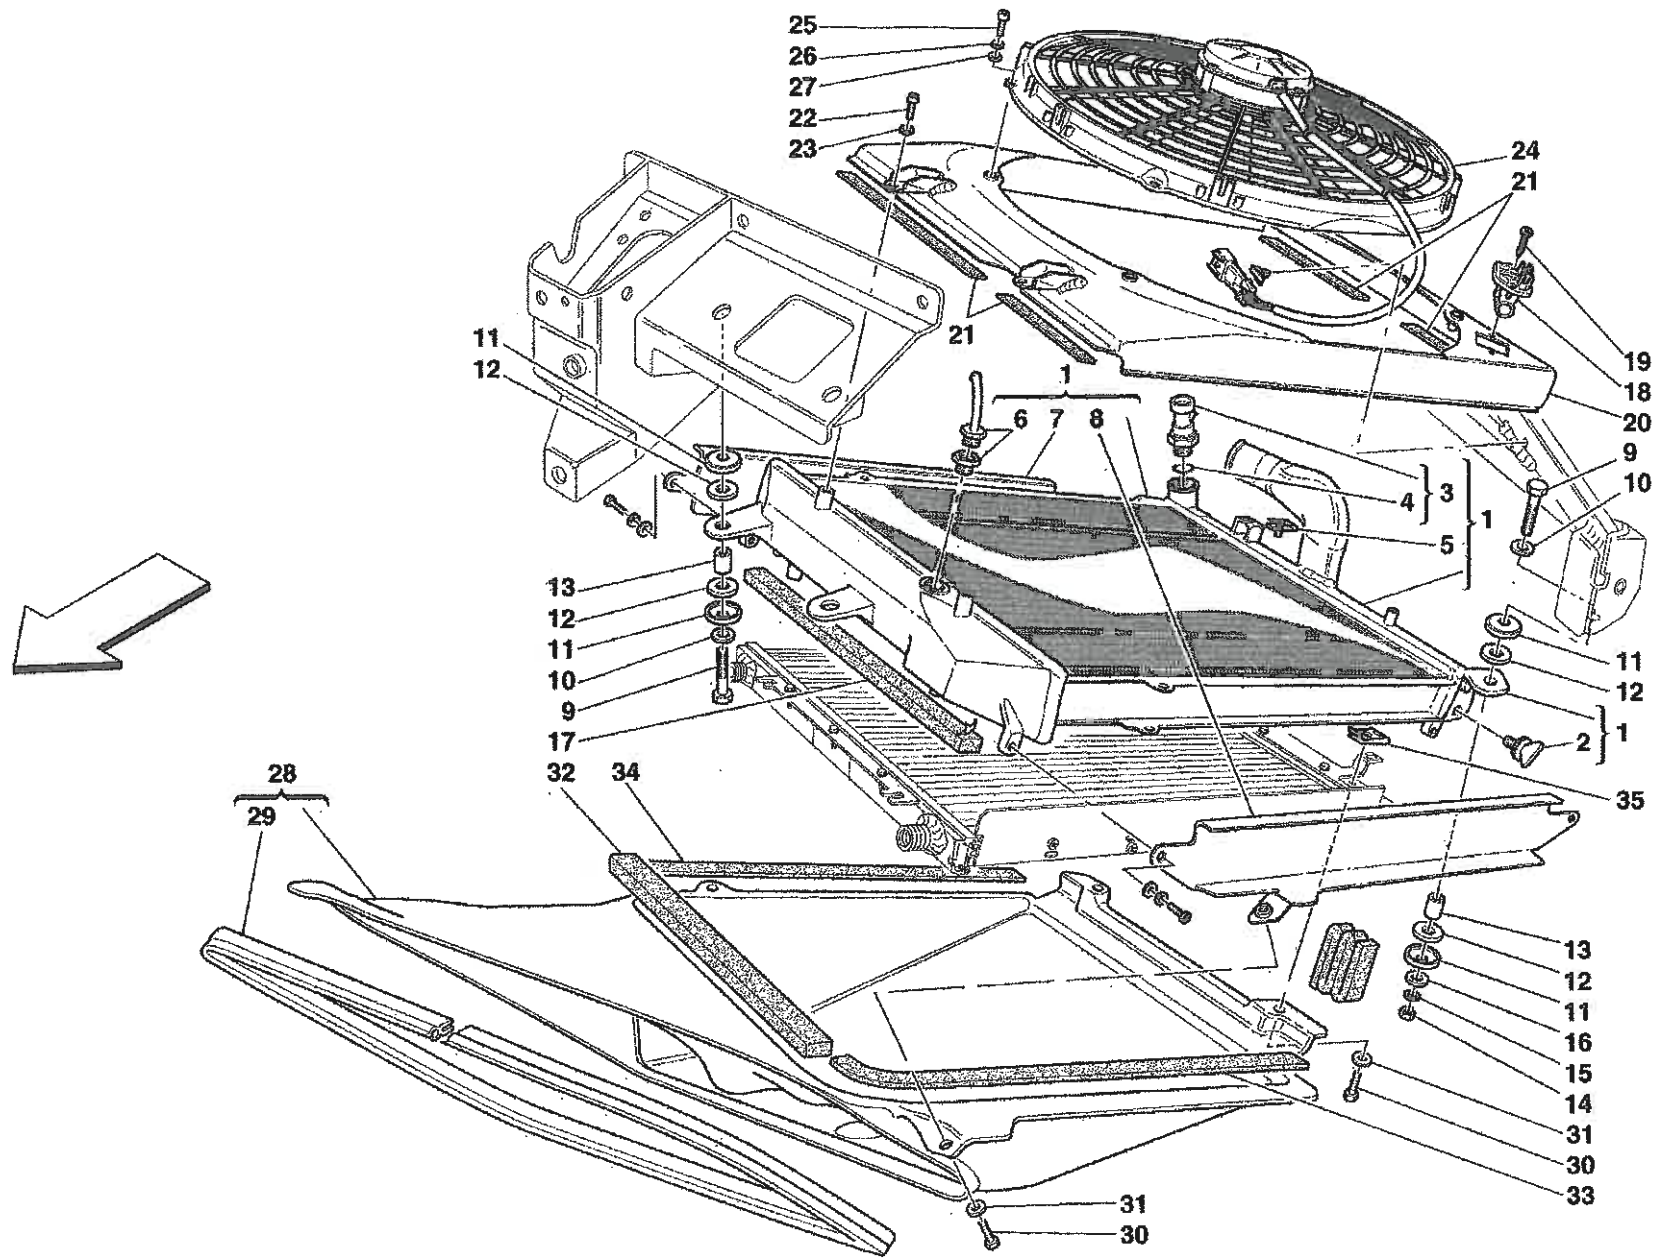

## COACHWORK

- TAV.100 Monocoque Body Frame – Front Frame – Central Frat Floor Pan
- TAV.101 Rear Frame
- TAV.102 Heat Shields and Insulations
- TAV.103 Front – Outer Trims and WheelHouse
- TAV.104 Rear – Outer Trims and WheelHouse
- TAV.105 Front Bumper and Frat Floor Pan
- TAV.106 Rear Bumper and Frat Floor Pan
- TAV.107 Rear Movable Stabilizer
- TAV.108 Front Hood and Opening Device
- TAV.109 Engine Bonnet and Gas Door
- TAV.110 Opening Devices for Engine Engine Bonnet and Gas Door
- TAV.111 Doors – Opening Control, Framework and Coverings
- TAV.112 Doors – Power Window
- TAV.113 Doors – Hinge and Open Control
- TAV.114 Glasses, Gaskets and Rear View Mirrors
- TAV.115 Roof Panel Upholstery and Accessories
- TAV.116 Passengers Compartment Upholstery and Accessories
- TAV.117 Dashboard
- TAV.118 Air Bags
- TAV.119 Dashboard Instruments
- TAV.120 Seat and Safety Belts
- TAV.121 Front and Rear Lights
- TAV.122 Windshield, Glass Washer and Horns
- TAV.123 Electrical System
- TAV.124 Front Electrical Boards and Sensor
- TAV.125 Passengers and Engine Compartments Control Units

Vale fino al cambio Nr.403  
Valid till gearbox Nr.403

Erzo Ferrari - 39 - FRONT BRAKE DISC AND STEERING KNUCKLE

OPTIONAL

OPTIONAL

Enzo Ferrari - 50 - EVAPORATOR UNIT

Enzo Ferrari - 100 - MONOCOQUE BODY FRAME - FRONT FRAME - CENTRAL FLAT FLOOR PAN