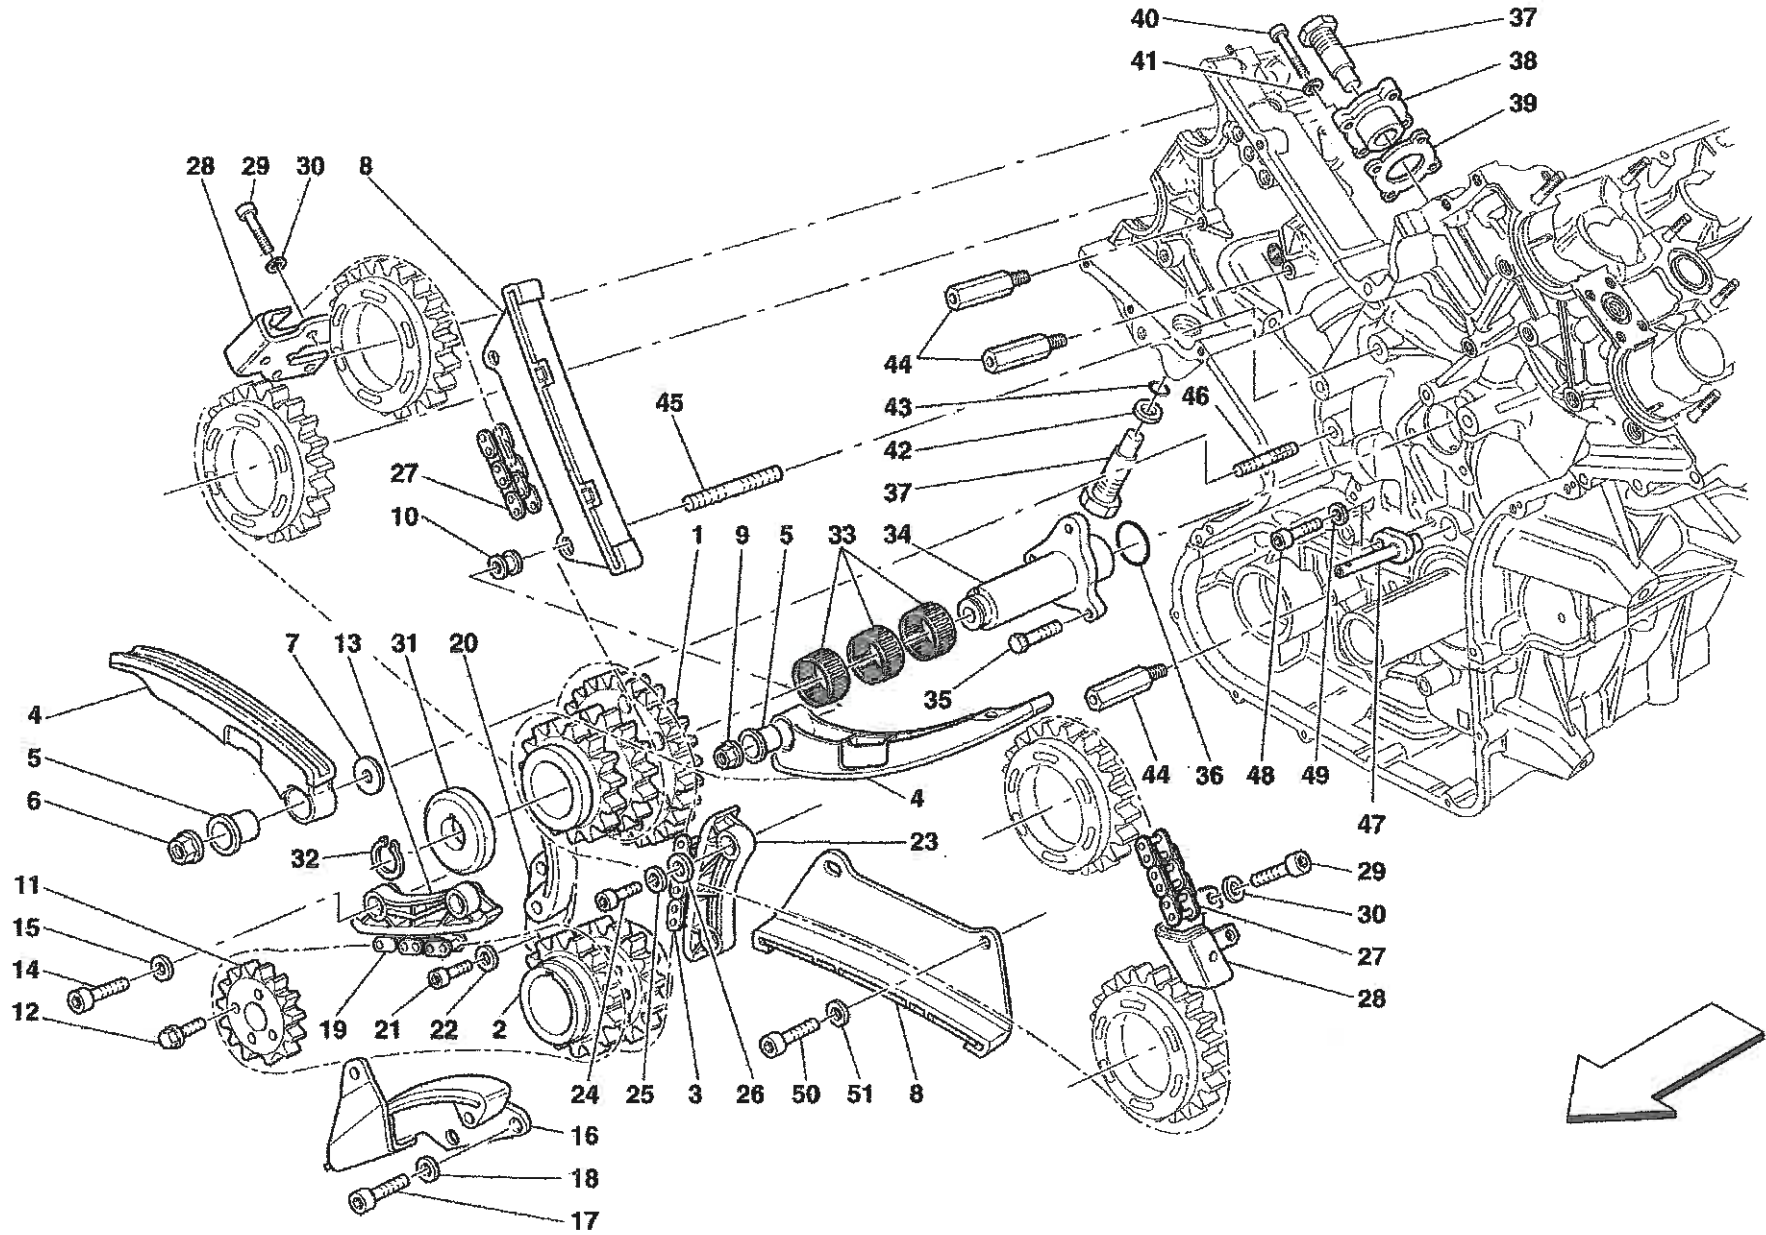

## COACHWORK

- TAV.100 Monocoque Body Frame – Front Frame – Central Frat Floor Pan
- TAV.101 Rear Frame
- TAV.102 Heat Shields and Insulations
- TAV.103 Front – Outer Trims and WheelHouse
- TAV.104 Rear – Outer Trims and WheelHouse
- TAV.105 Front Bumper and Frat Floor Pan
- TAV.106 Rear Bumper and Frat Floor Pan
- TAV.107 Rear Movable Stabilizer
- TAV.108 Front Hood and Opening Device
- TAV.109 Engine Bonnet and Gas Door
- TAV.110 Opening Devices for Engine Engine Bonnet and Gas Door
- TAV.111 Doors – Opening Control, Framework and Coverings
- TAV.112 Doors – Power Window
- TAV.113 Doors – Hinge and Open Control
- TAV.114 Glasses, Gaskets and Rear View Mirrors
- TAV.115 Roof Panel Upholstery and Accessories
- TAV.116 Passengers Compartment Upholstery and Accessories
- TAV.117 Dashboard
- TAV.118 Air Bags
- TAV.119 Dashboard Instruments
- TAV.120 Seat and Safety Belts
- TAV.121 Front and Rear Lights
- TAV.122 Windshield, Glass Washer and Horns
- TAV.123 Electrical System
- TAV.124 Front Electrical Boards and Sensor
- TAV.125 Passengers and Engine Compartments Control Units

Vale fino al cambio Nr.403  
Valid till gearbox Nr.403

Erzo Ferrari - 39 - FRONT BRAKE DISC AND STEERING KNUCKLE

OPTIONAL

OPTIONAL

Enzo Ferrari - 50 - EVAPORATOR UNIT

Enzo Ferrari - 100 - MONOCOQUE BODY FRAME - FRONT FRAME - CENTRAL FLAT FLOOR PAN