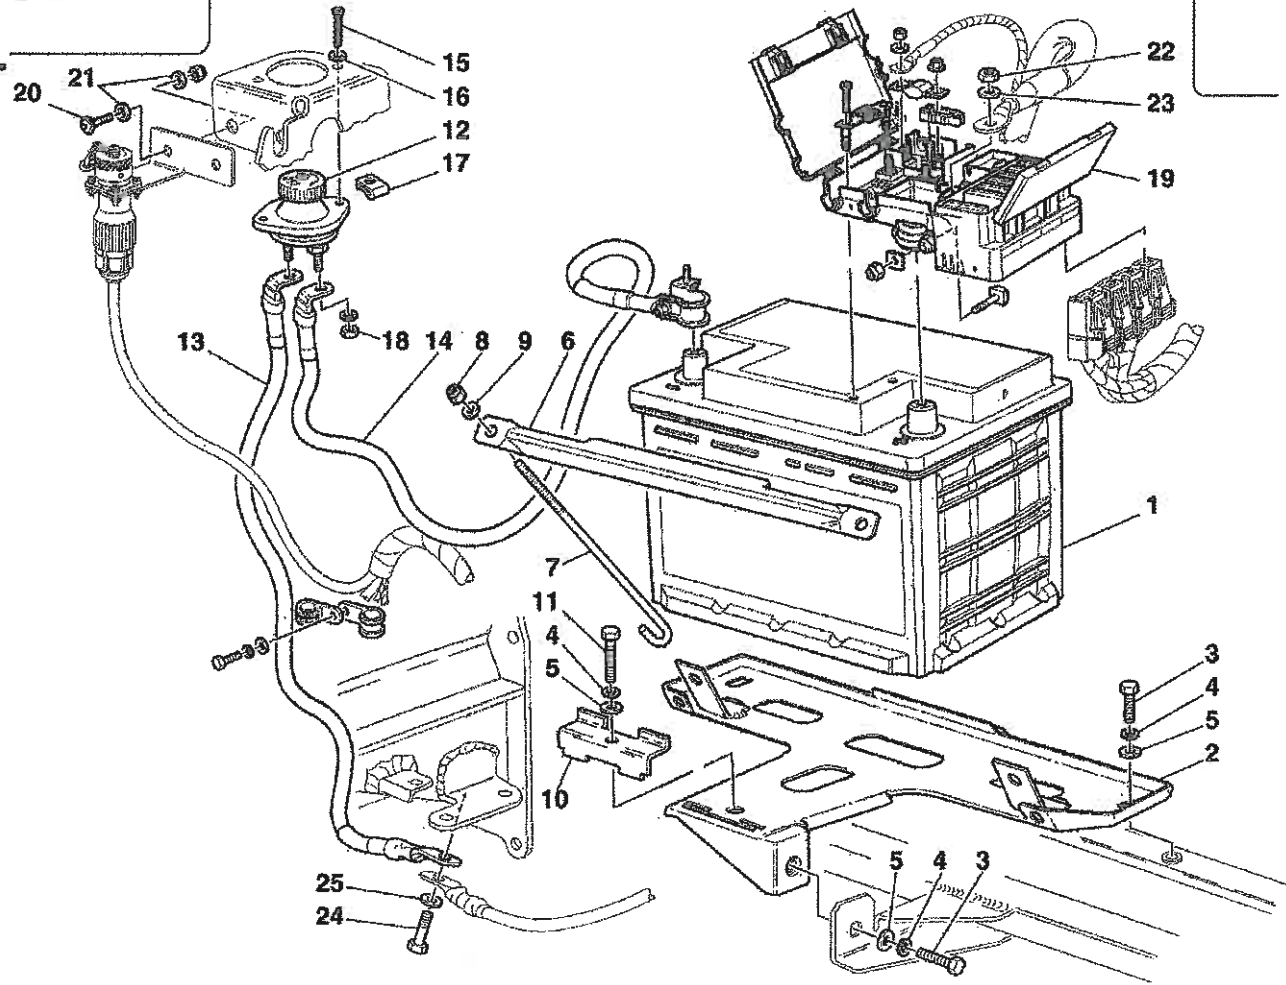

## COACHWORK

- TAV.100 Monocoque Body Frame – Front Frame – Central Frat Floor Pan
- TAV.101 Rear Frame
- TAV.102 Heat Shields and Insulations
- TAV.103 Front – Outer Trims and WheelHouse
- TAV.104 Rear – Outer Trims and WheelHouse
- TAV.105 Front Bumper and Frat Floor Pan
- TAV.106 Rear Bumper and Frat Floor Pan
- TAV.107 Rear Movable Stabilizer
- TAV.108 Front Hood and Opening Device
- TAV.109 Engine Bonnet and Gas Door
- TAV.110 Opening Devices for Engine Engine Bonnet and Gas Door
- TAV.111 Doors – Opening Control, Framework and Coverings
- TAV.112 Doors – Power Window
- TAV.113 Doors – Hinge and Open Control
- TAV.114 Glasses, Gaskets and Rear View Mirrors
- TAV.115 Roof Panel Upholstery and Accessories
- TAV.116 Passengers Compartment Upholstery and Accessories
- TAV.117 Dashboard
- TAV.118 Air Bags
- TAV.119 Dashboard Instruments
- TAV.120 Seat and Safety Belts
- TAV.121 Front and Rear Lights
- TAV.122 Windshield, Glass Washer and Horns
- TAV.123 Electrical System
- TAV.124 Front Electrical Boards and Sensor
- TAV.125 Passengers and Engine Compartments Control Units

Vale fino al cambio Nr.403  
Valid till gearbox Nr.403

Erzo Ferrari - 39 - FRONT BRAKE DISC AND STEERING KNUCKLE

OPTIONAL

OPTIONAL

Enzo Ferrari - 50 - EVAPORATOR UNIT

Enzo Ferrari - 100 - MONOCOQUE BODY FRAME - FRONT FRAME - CENTRAL FLAT FLOOR PAN

Vale per USA e CDN  
Valid for USA and CDN

**CINTURE DI SICUREZZA 4 PUNTI**  
**4 POINT SAFETY BELTS**