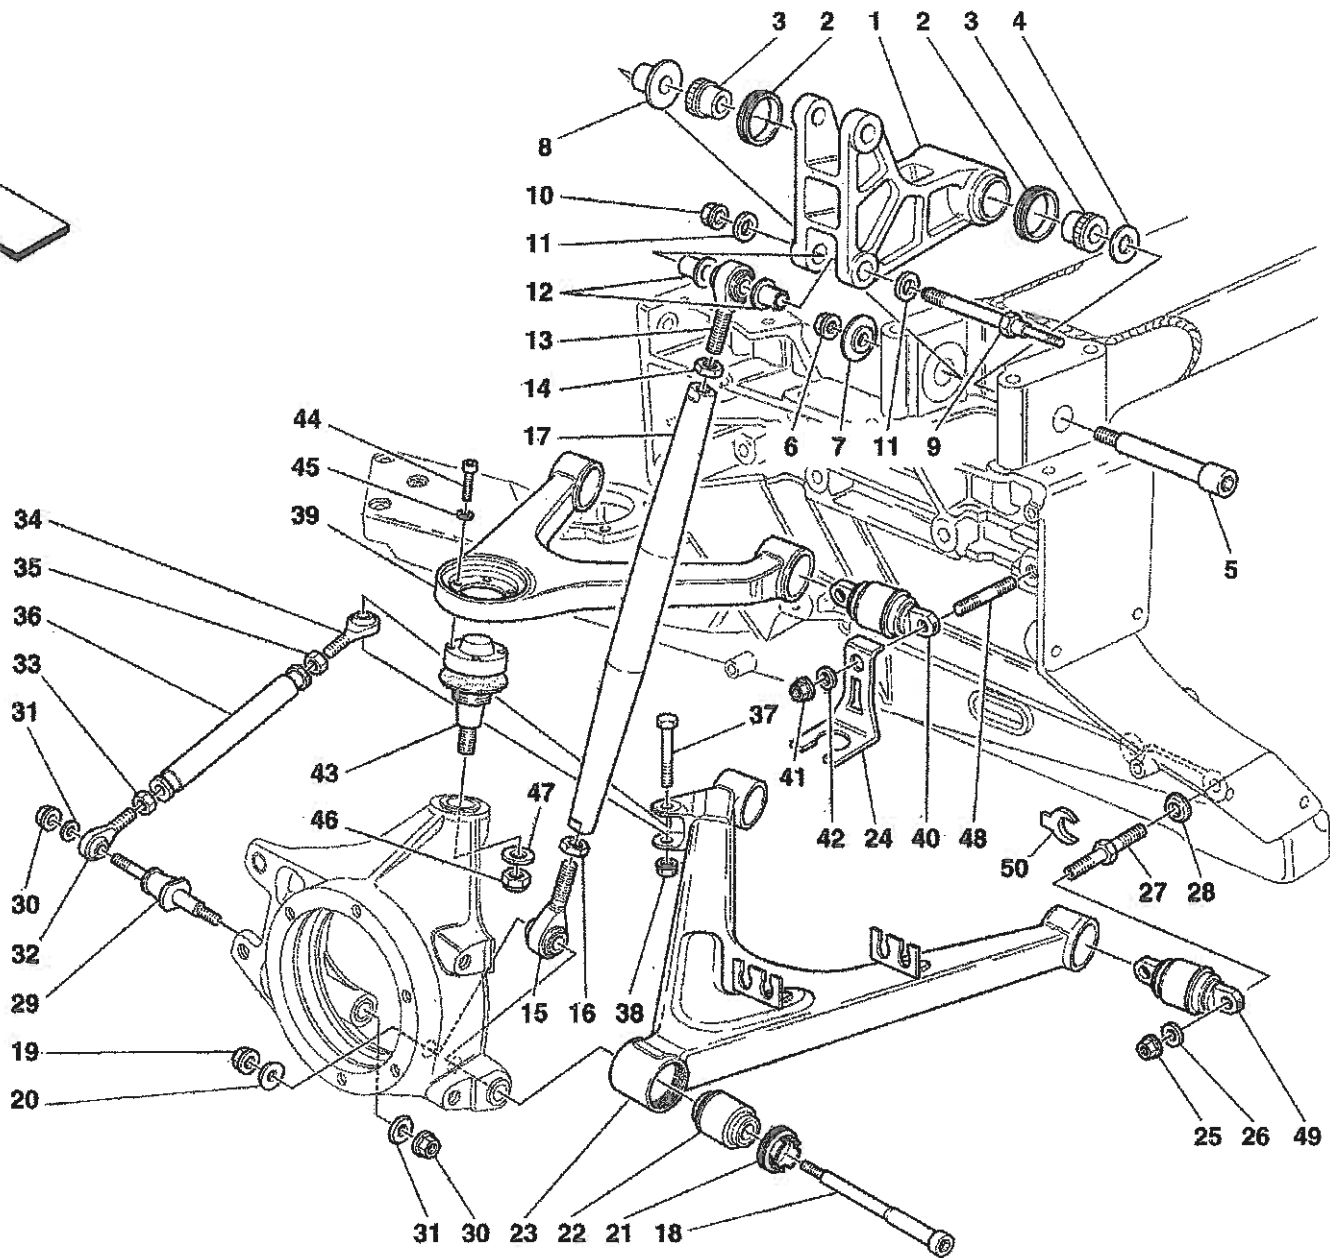

## COACHWORK

- TAV.100 Monocoque Body Frame – Front Frame – Central Frat Floor Pan
- TAV.101 Rear Frame
- TAV.102 Heat Shields and Insulations
- TAV.103 Front – Outer Trims and WheelHouse
- TAV.104 Rear – Outer Trims and WheelHouse
- TAV.105 Front Bumper and Frat Floor Pan
- TAV.106 Rear Bumper and Frat Floor Pan
- TAV.107 Rear Movable Stabilizer
- TAV.108 Front Hood and Opening Device
- TAV.109 Engine Bonnet and Gas Door
- TAV.110 Opening Devices for Engine Engine Bonnet and Gas Door
- TAV.111 Doors – Opening Control, Framework and Coverings
- TAV.112 Doors – Power Window
- TAV.113 Doors – Hinge and Open Control
- TAV.114 Glasses, Gaskets and Rear View Mirrors
- TAV.115 Roof Panel Upholstery and Accessories
- TAV.116 Passengers Compartment Upholstery and Accessories
- TAV.117 Dashboard
- TAV.118 Air Bags
- TAV.119 Dashboard Instruments
- TAV.120 Seat and Safety Belts
- TAV.121 Front and Rear Lights
- TAV.122 Windshield, Glass Washer and Horns
- TAV.123 Electrical System
- TAV.124 Front Electrical Boards and Sensor
- TAV.125 Passengers and Engine Compartments Control Units

Vale fino al cambio Nr.403  
Valid till gearbox Nr.403

Erzo Ferrari - 39 - FRONT BRAKE DISC AND STEERING KNUCKLE

OPTIONAL

OPTIONAL

Enzo Ferrari - 50 - EVAPORATOR UNIT

Enzo Ferrari - 100 - MONOCOQUE BODY FRAME - FRONT FRAME - CENTRAL FLAT FLOOR PAN

Vale per USA e CDN  
Valid for USA and CDN

**CINTURE DI SICUREZZA 4 PUNTI**  
**4 POINT SAFETY BELTS**