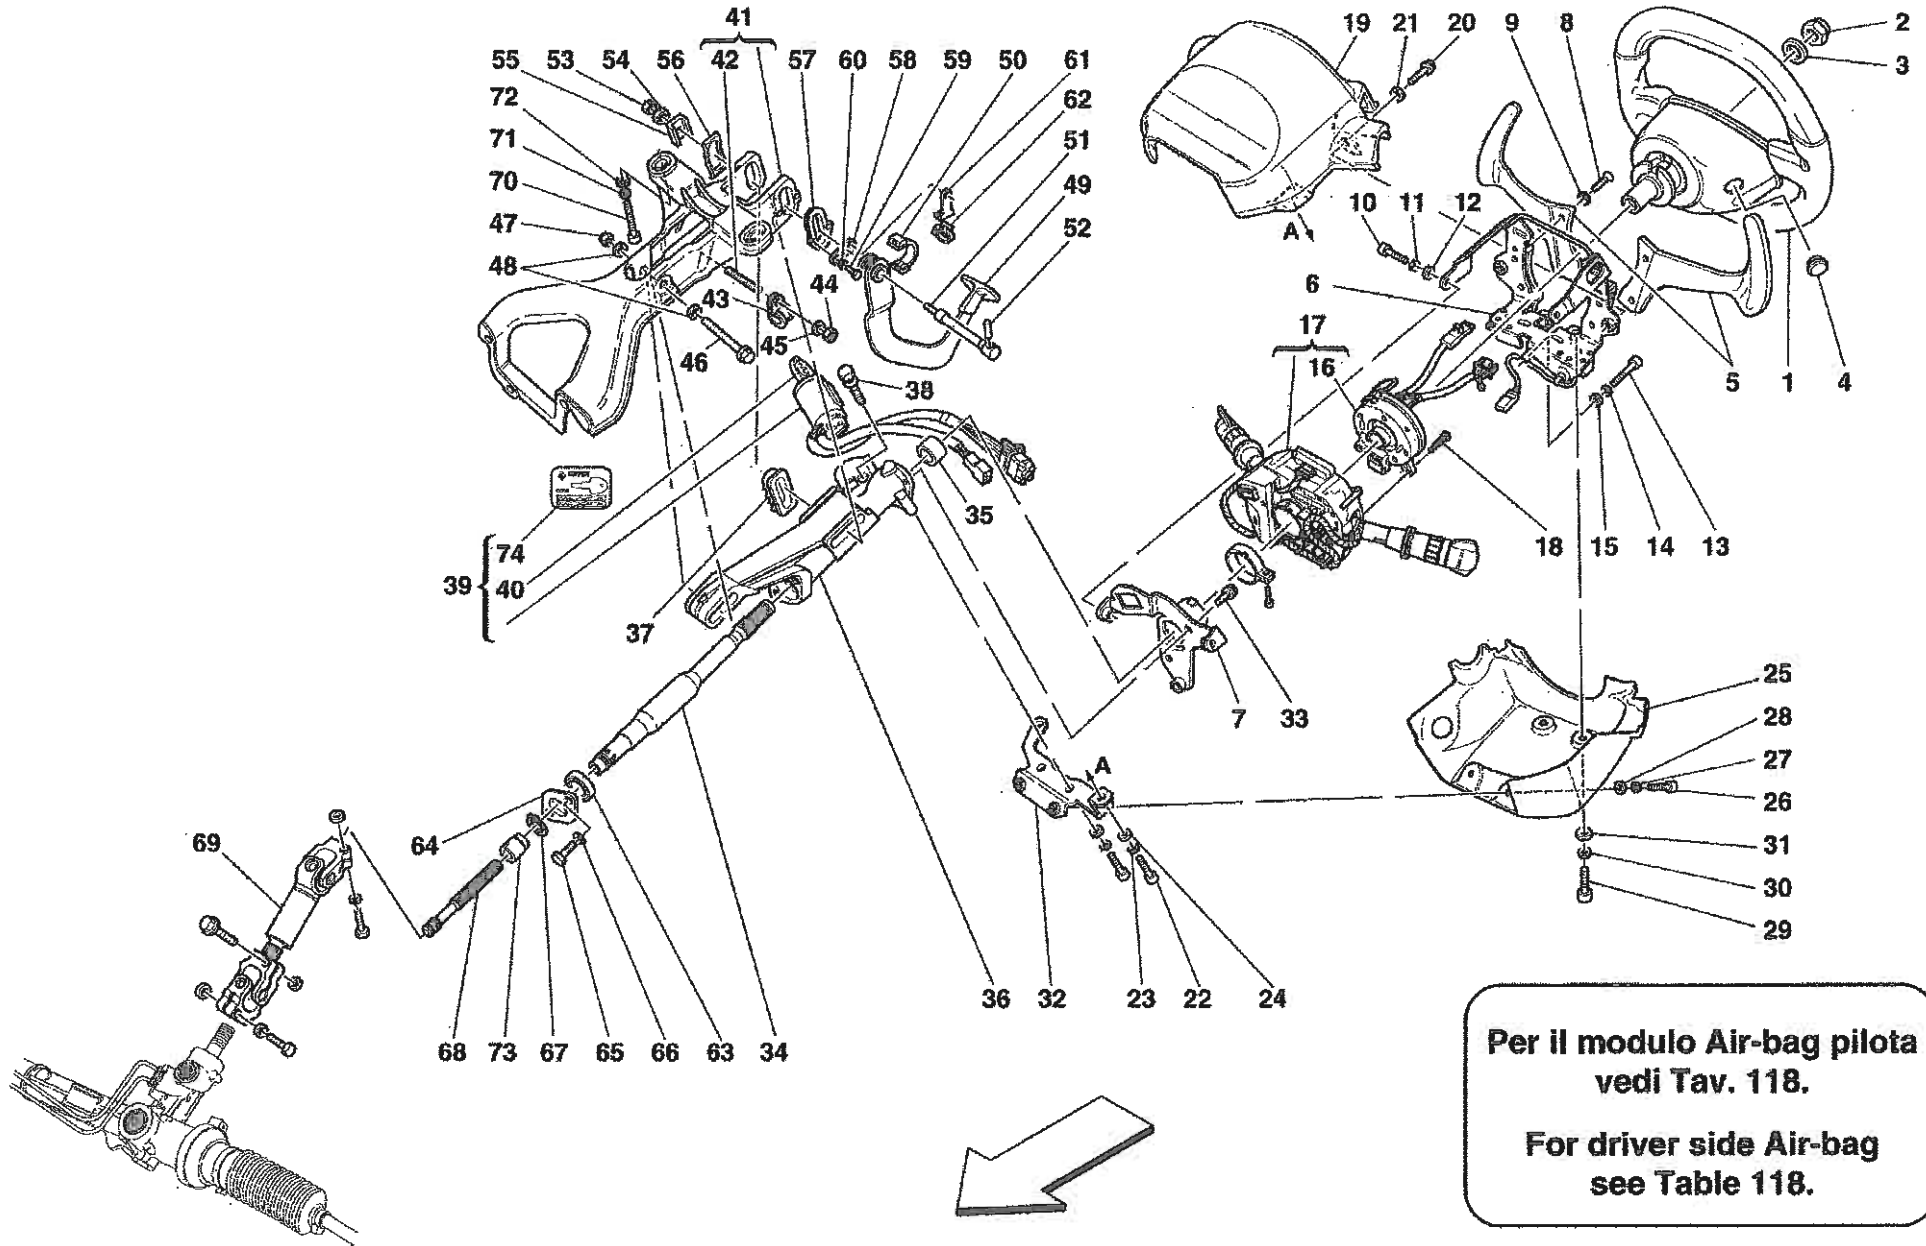

## COACHWORK

- TAV.100 Monocoque Body Frame – Front Frame – Central Frat Floor Pan
- TAV.101 Rear Frame
- TAV.102 Heat Shields and Insulations
- TAV.103 Front – Outer Trims and WheelHouse
- TAV.104 Rear – Outer Trims and WheelHouse
- TAV.105 Front Bumper and Frat Floor Pan
- TAV.106 Rear Bumper and Frat Floor Pan
- TAV.107 Rear Movable Stabilizer
- TAV.108 Front Hood and Opening Device
- TAV.109 Engine Bonnet and Gas Door
- TAV.110 Opening Devices for Engine Engine Bonnet and Gas Door
- TAV.111 Doors – Opening Control, Framework and Coverings
- TAV.112 Doors – Power Window
- TAV.113 Doors – Hinge and Open Control
- TAV.114 Glasses, Gaskets and Rear View Mirrors
- TAV.115 Roof Panel Upholstery and Accessories
- TAV.116 Passengers Compartment Upholstery and Accessories
- TAV.117 Dashboard
- TAV.118 Air Bags
- TAV.119 Dashboard Instruments
- TAV.120 Seat and Safety Belts
- TAV.121 Front and Rear Lights
- TAV.122 Windshield, Glass Washer and Horns
- TAV.123 Electrical System
- TAV.124 Front Electrical Boards and Sensor
- TAV.125 Passengers and Engine Compartments Control Units

Vale fino al cambio Nr.403  
Valid till gearbox Nr.403

Erzo Ferrari - 39 - FRONT BRAKE DISC AND STEERING KNUCKLE

OPTIONAL

OPTIONAL

Enzo Ferrari - 50 - EVAPORATOR UNIT

Enzo Ferrari - 100 - MONOCOQUE BODY FRAME - FRONT FRAME - CENTRAL FLAT FLOOR PAN

Vale per USA e CDN  
Valid for USA and CDN

**CINTURE DI SICUREZZA 4 PUNTI**  
**4 POINT SAFETY BELTS**