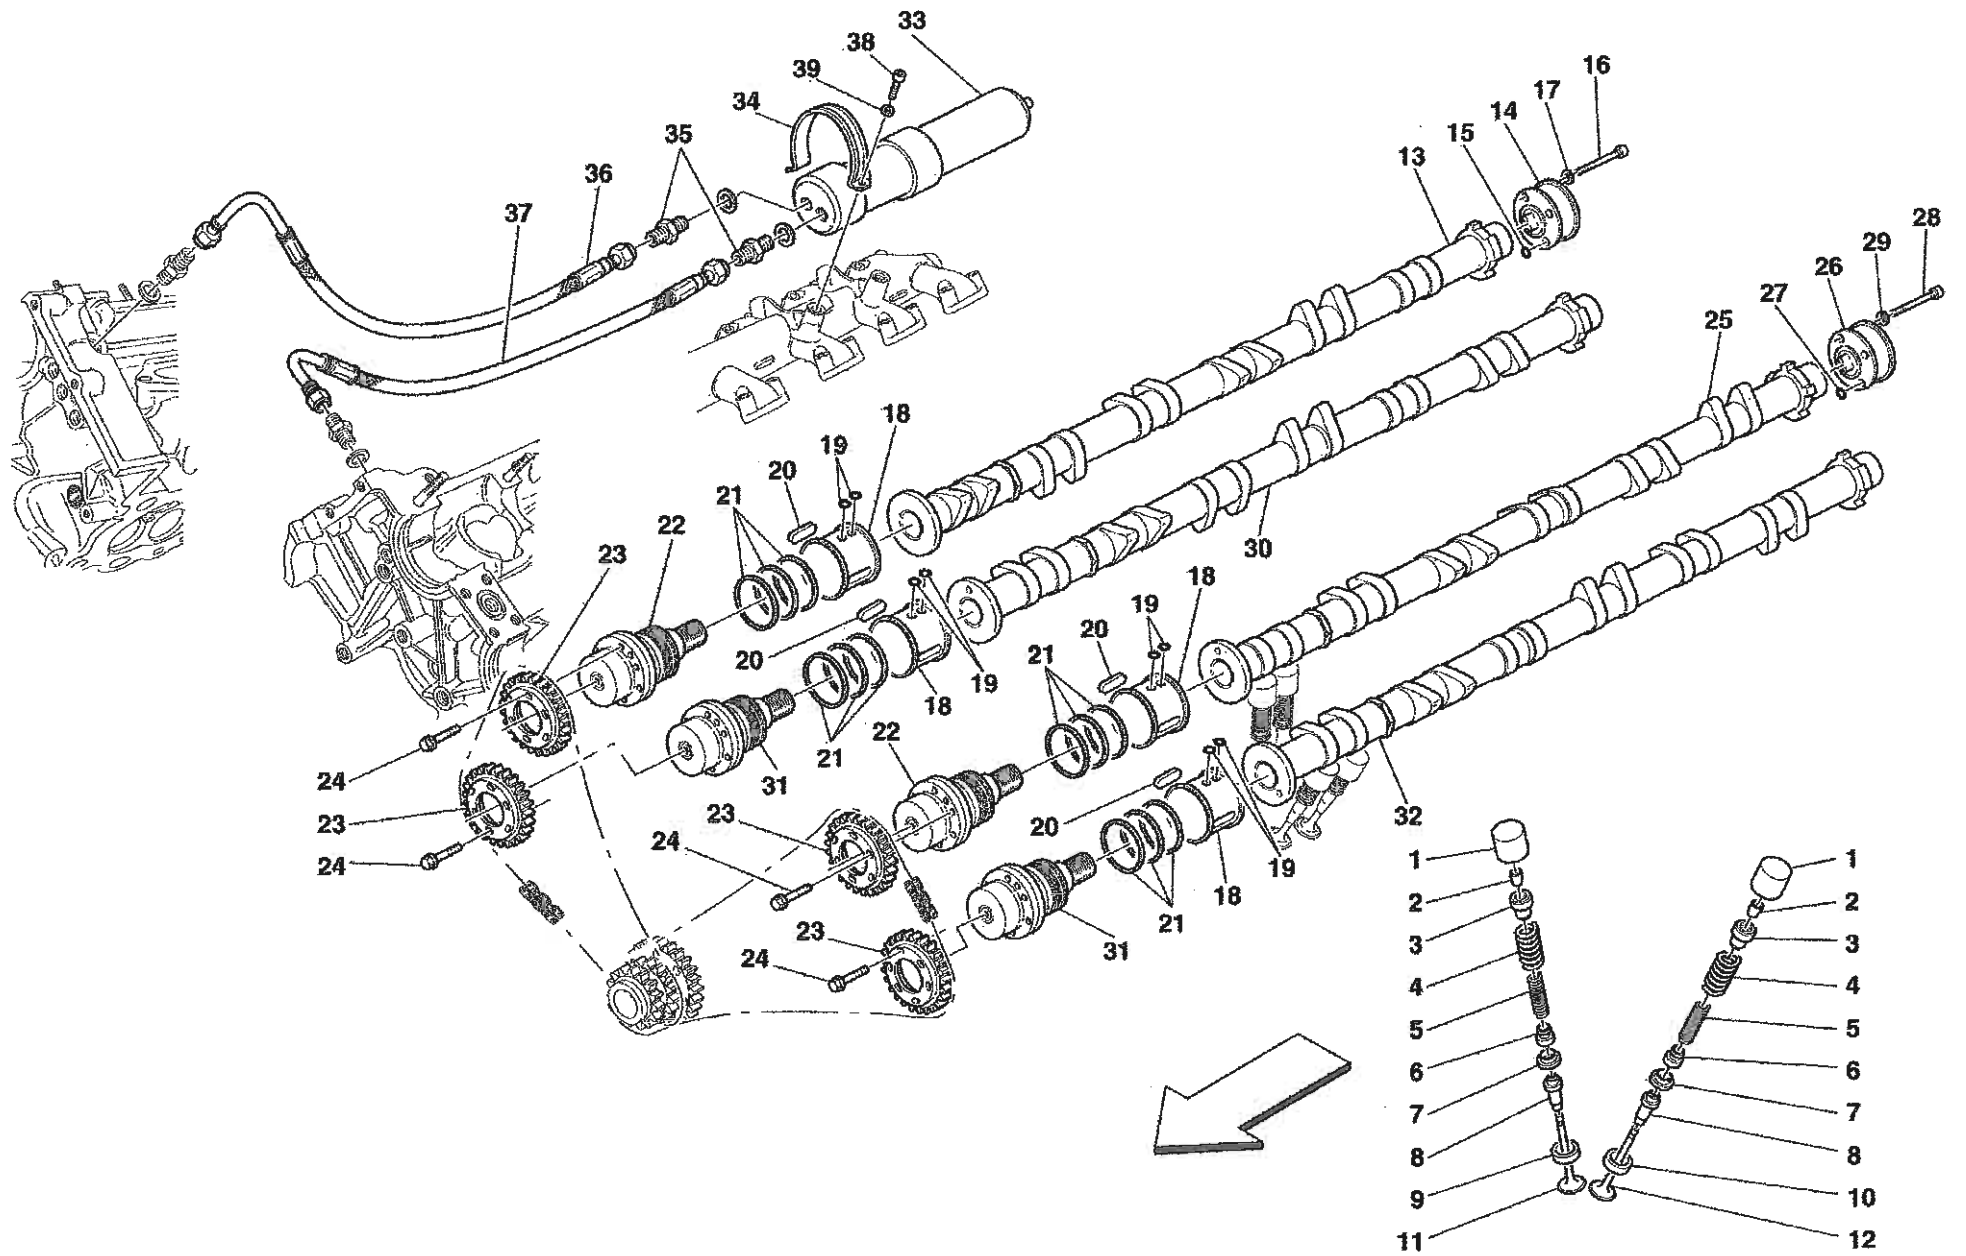

## COACHWORK

- TAV.100 Monocoque Body Frame – Front Frame – Central Frat Floor Pan
- TAV.101 Rear Frame
- TAV.102 Heat Shields and Insulations
- TAV.103 Front – Outer Trims and WheelHouse
- TAV.104 Rear – Outer Trims and WheelHouse
- TAV.105 Front Bumper and Frat Floor Pan
- TAV.106 Rear Bumper and Frat Floor Pan
- TAV.107 Rear Movable Stabilizer
- TAV.108 Front Hood and Opening Device
- TAV.109 Engine Bonnet and Gas Door
- TAV.110 Opening Devices for Engine Engine Bonnet and Gas Door
- TAV.111 Doors – Opening Control, Framework and Coverings
- TAV.112 Doors – Power Window
- TAV.113 Doors – Hinge and Open Control
- TAV.114 Glasses, Gaskets and Rear View Mirrors
- TAV.115 Roof Panel Upholstery and Accessories
- TAV.116 Passengers Compartment Upholstery and Accessories
- TAV.117 Dashboard
- TAV.118 Air Bags
- TAV.119 Dashboard Instruments
- TAV.120 Seat and Safety Belts
- TAV.121 Front and Rear Lights
- TAV.122 Windshield, Glass Washer and Horns
- TAV.123 Electrical System
- TAV.124 Front Electrical Boards and Sensor
- TAV.125 Passengers and Engine Compartments Control Units

Vale fino al cambio Nr.403  
Valid till gearbox Nr.403

Erzo Ferrari - 39 - FRONT BRAKE DISC AND STEERING KNUCKLE

OPTIONAL

OPTIONAL

Enzo Ferrari - 50 - EVAPORATOR UNIT

Enzo Ferrari - 100 - MONOCOQUE BODY FRAME - FRONT FRAME - CENTRAL FLAT FLOOR PAN